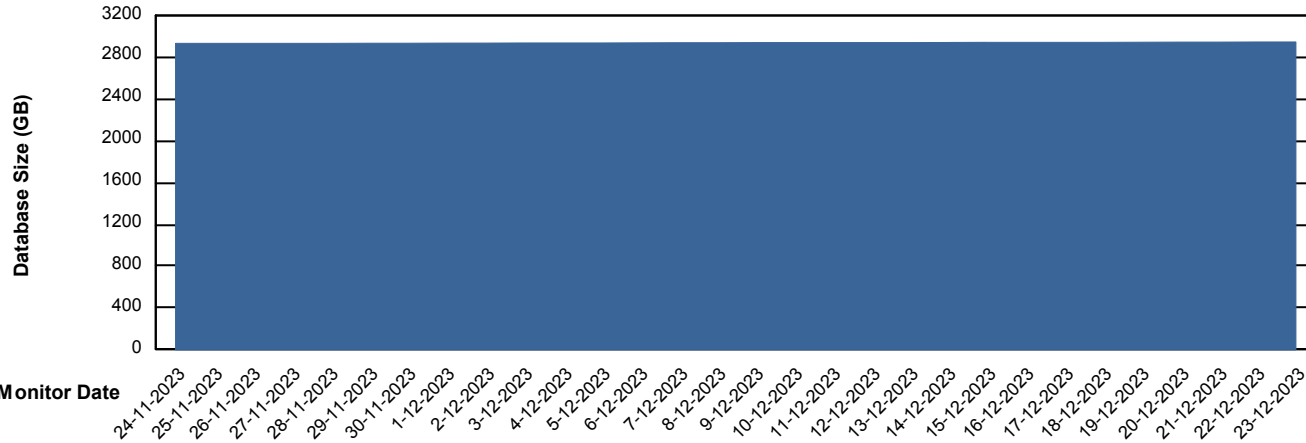

Database growth over last month

Database Tablespace LTS_TEST_CLSABSDB01T_TSTDB

Date	Tablespace Name	Filesize (Gb)	Usedsize (Gb)	Percentage free
23-12-2023	ABSDATA	1,183	1,068	10
	INDX	2,102	1,867	11
22-12-2023	ABSDATA	1,183	1,068	10
	INDX	2,102	1,867	11
21-12-2023	ABSDATA	1,183	1,068	10
	INDX	2,102	1,866	11
20-12-2023	ABSDATA	1,183	1,068	10
	INDX	2,102	1,866	11
19-12-2023	ABSDATA	1,183	1,067	10
	INDX	2,102	1,866	11
18-12-2023	ABSDATA	1,183	1,067	10
	INDX	2,102	1,865	11
17-12-2023	ABSDATA	1,183	1,067	10
	INDX	2,102	1,865	11