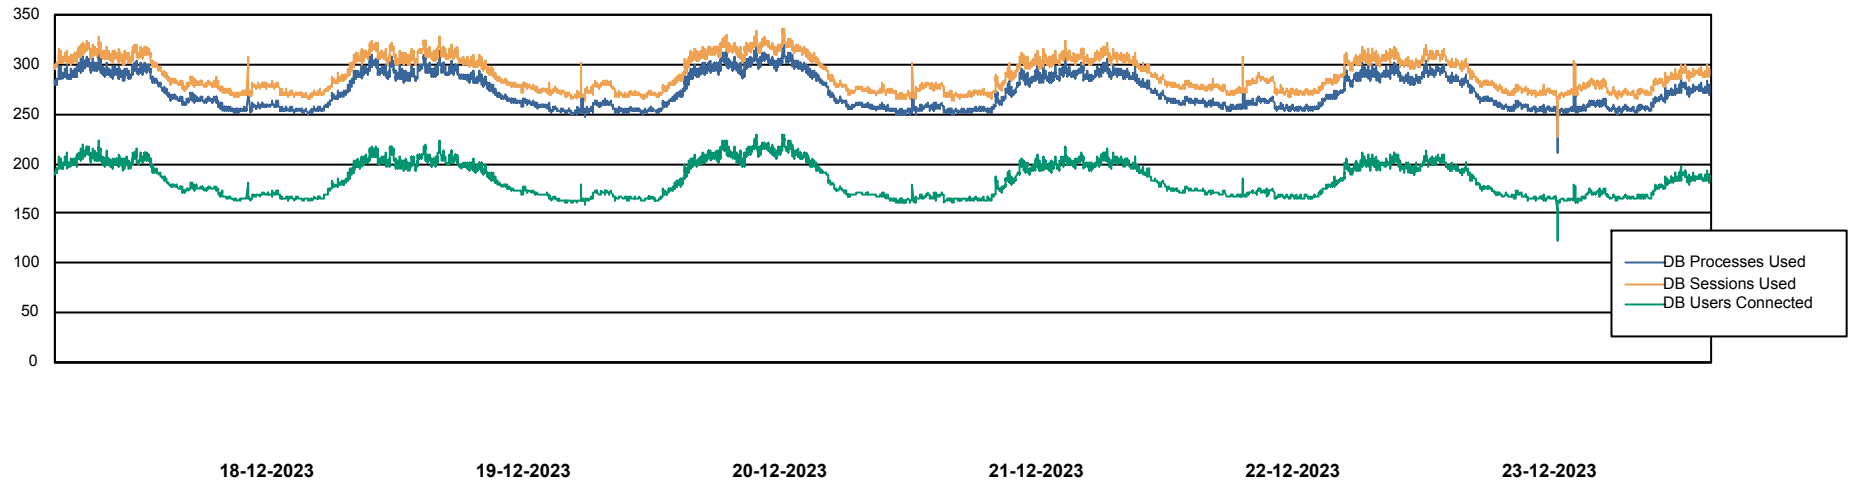

Weekly SLA Customer Report

Customer LTS(CleanLease)_Production
Database ID 126

Database Performance LTS_PROD_CLSABSBI01_BI

Weekly SLA Customer Report

Customer LTS(CleanLease)_Production
Database ID 126

Database Performance LTS_PROD_CLSABSD01_PRDB