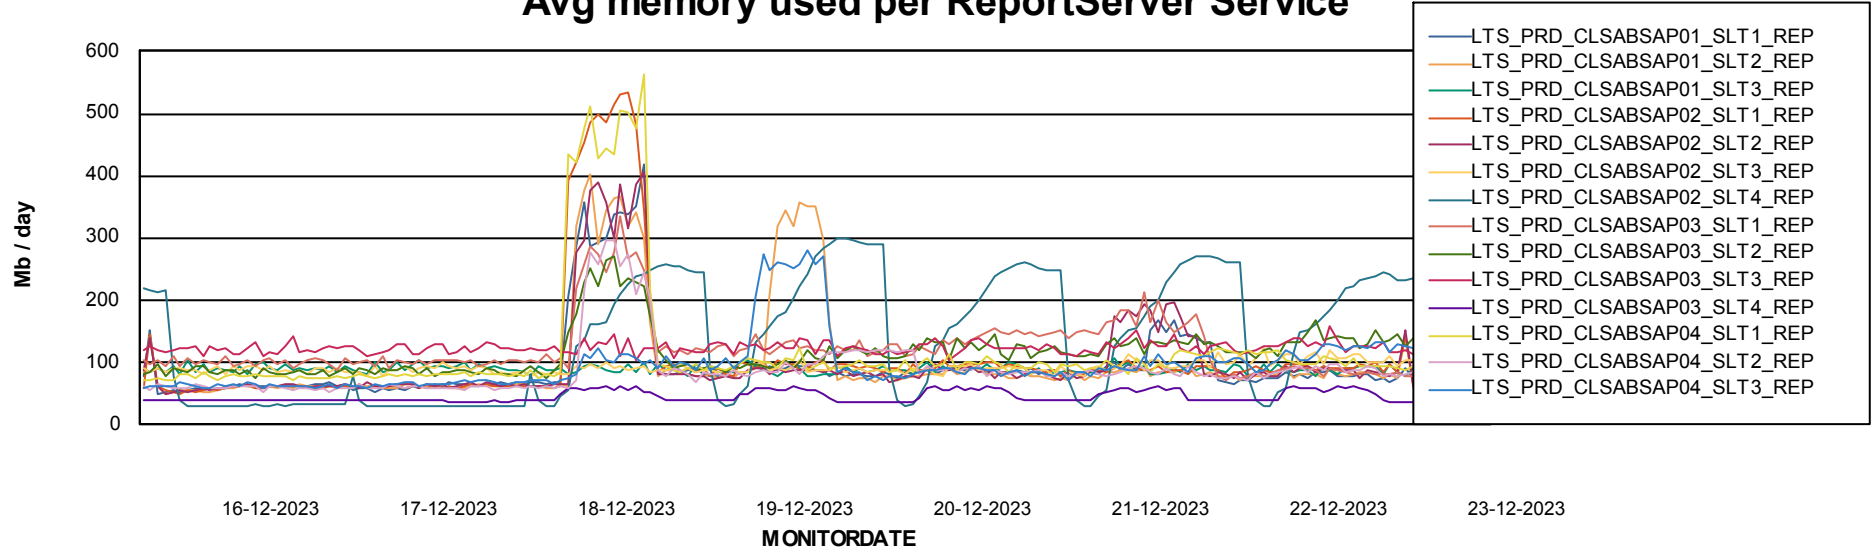

ABSSolute Application ReportServer Services

Avg memory used per ReportServer Service