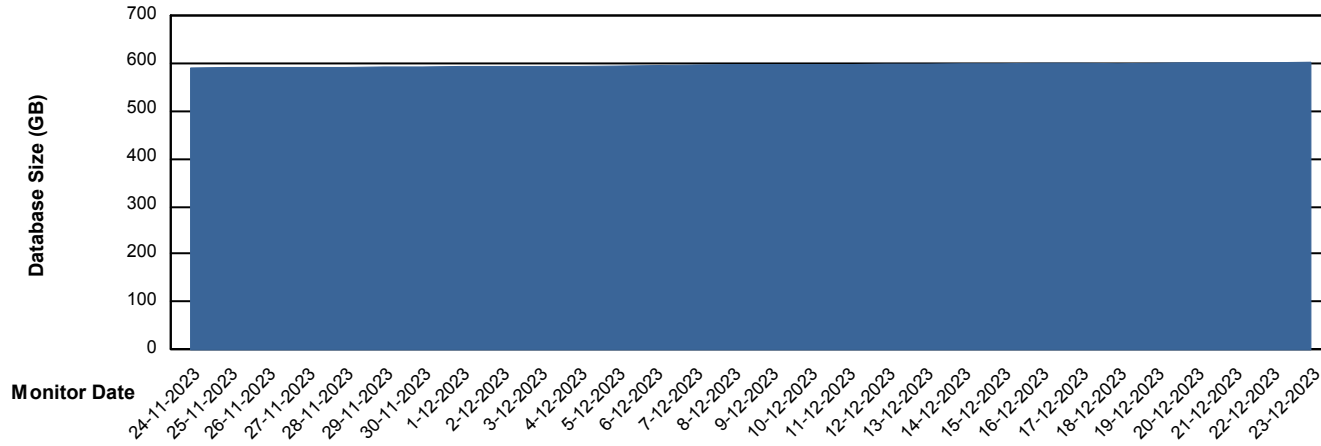

DATABASE SIZE LTS_PROD_CLSABSBI01_BI

Database growth over last month