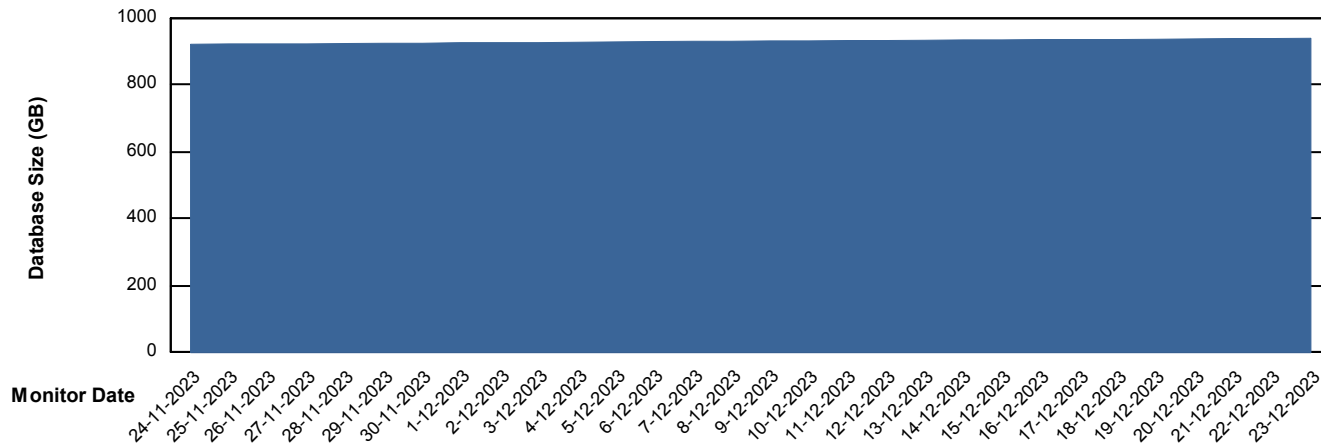

Customer LTS(CleanLease)_Production
Database ID 126

DATABASE SIZE LTS_PROD_CLSABSBI01_BI

Database growth over last month

DATABASE SIZE LTS_PROD_CLSABSDB01_PRDB

Database growth over last month

Weekly SLA Customer Report