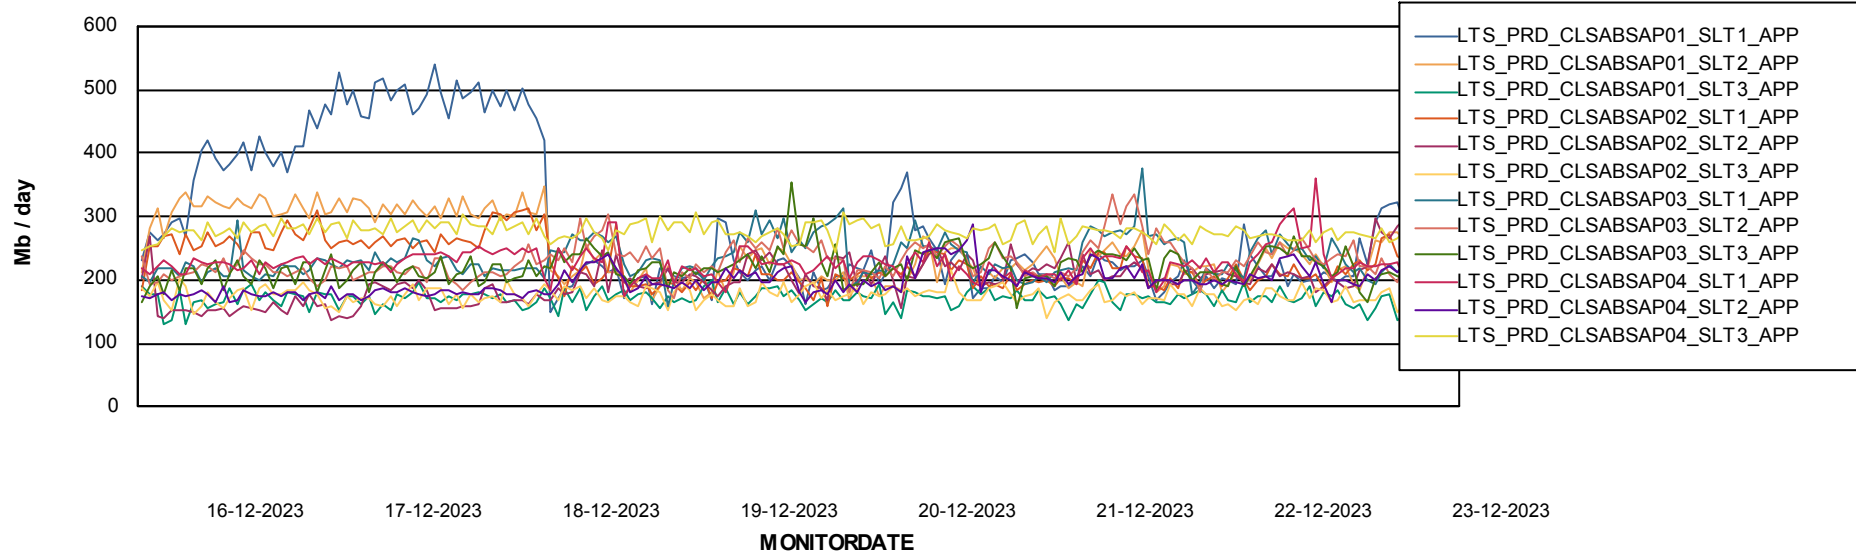

ABSSolute Application Server Services

Avg memory used per ABS Server Service