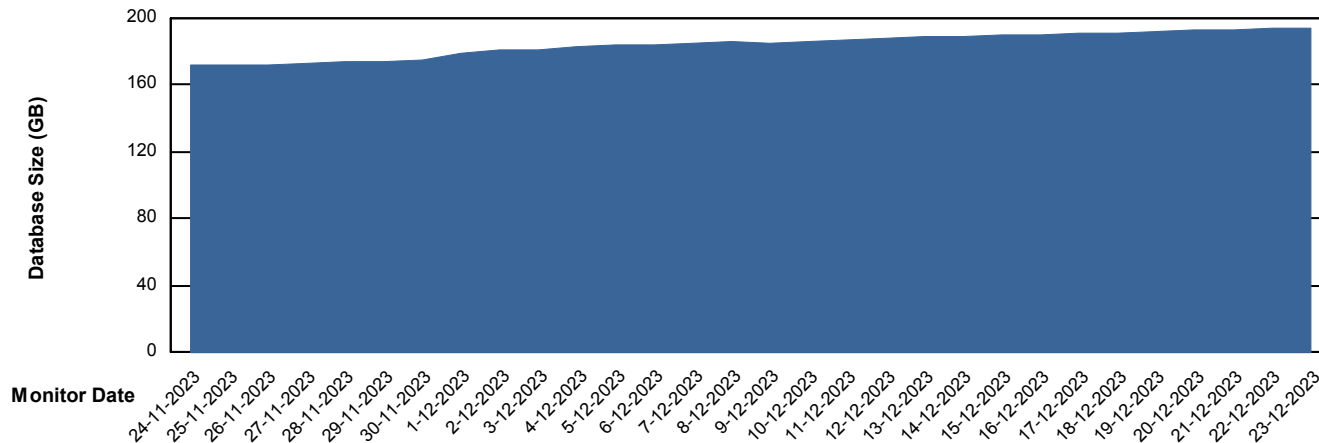

Weekly SLA Customer Report

Customer KLH_Production (24/7)
Database ID 139

Database Performance KLHDB_BI

Weekly SLA Customer Report

Customer KLH_Production (24/7)
Database ID 139

Database Performance KLHDB_Production

Weekly SLA Customer Report

Customer KLH_Production (24/7)
Database ID 139

Database Performance KLHDB_Standby

DB Processes Max 1,000
DB Processes Max 0
DB Processes Max 4

Weekly SLA Customer Report

Customer KLH_Production (24/7)
Database ID 139

DATABASE SIZE KLHDB_BI

Database growth over last month

DATABASE SIZE KLHDB_Production

Database growth over last month

Weekly SLA Customer Report

Customer KLH_Production (24/7)
Database ID 139

Database Tablespace KLHDB_BI