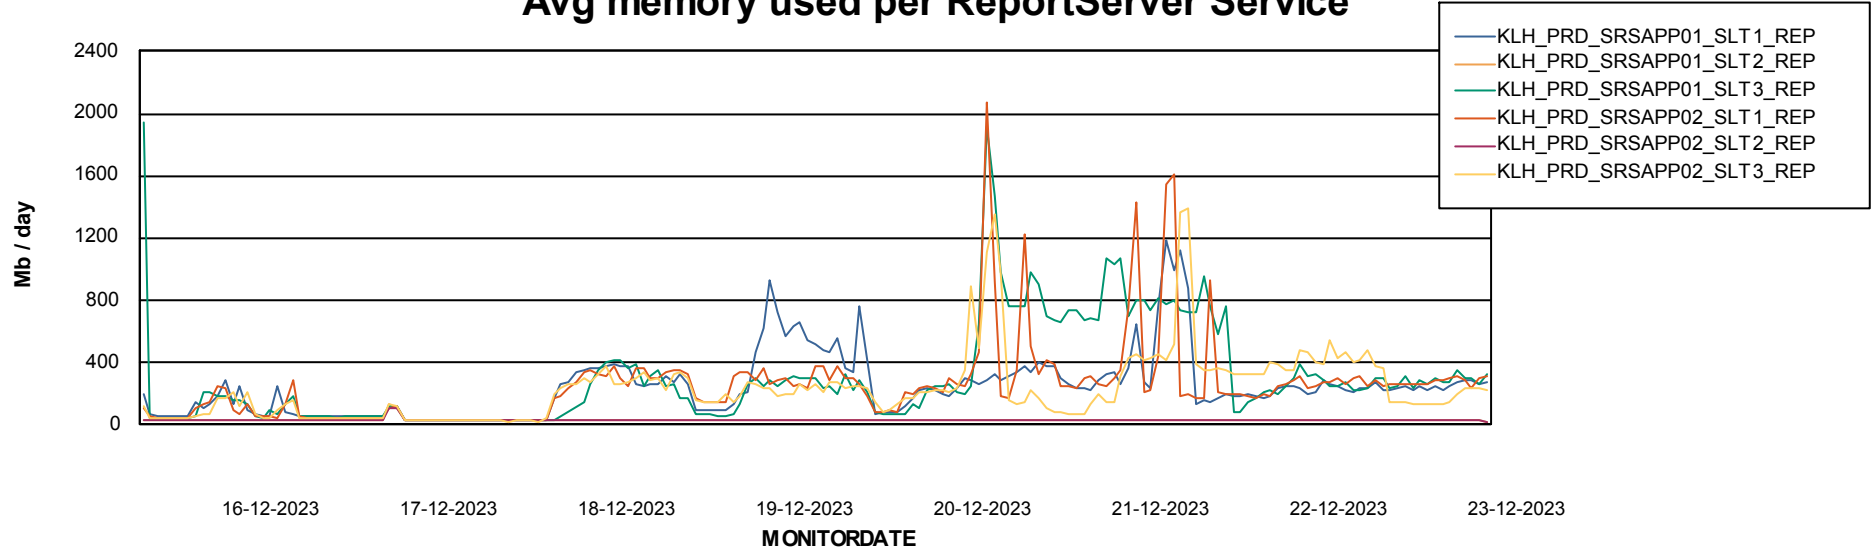

ABSSolute Application ReportServer Services

Avg memory used per ReportServer Service