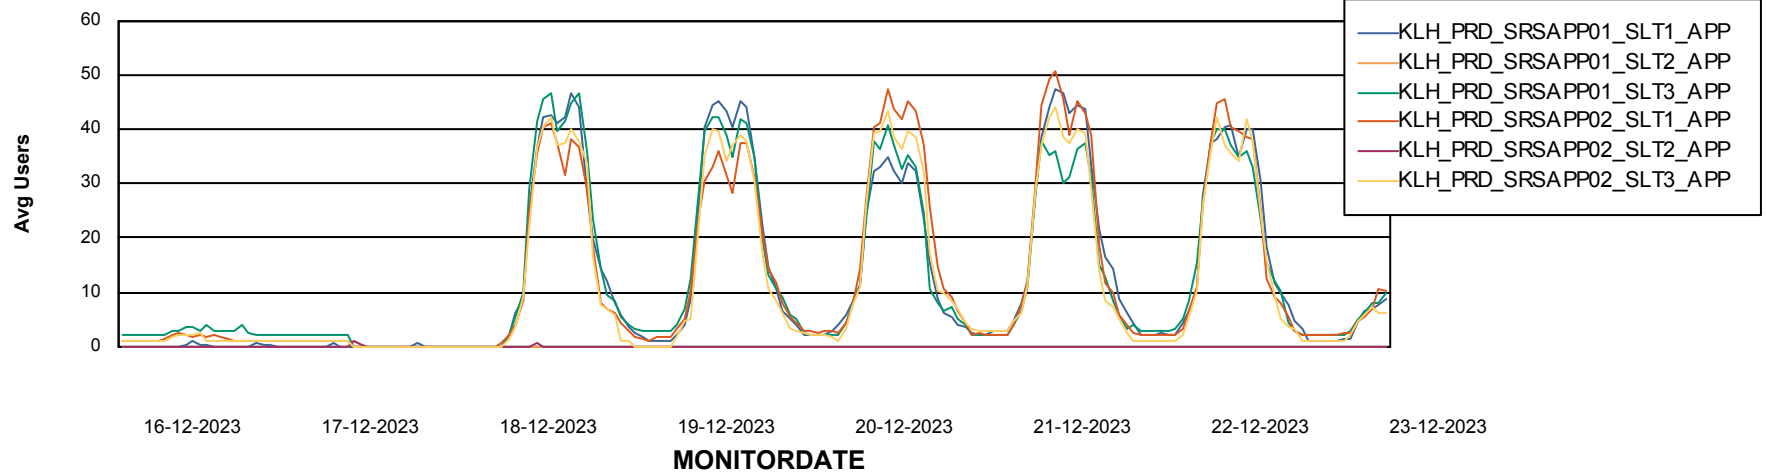

Avg users per day per ABS server