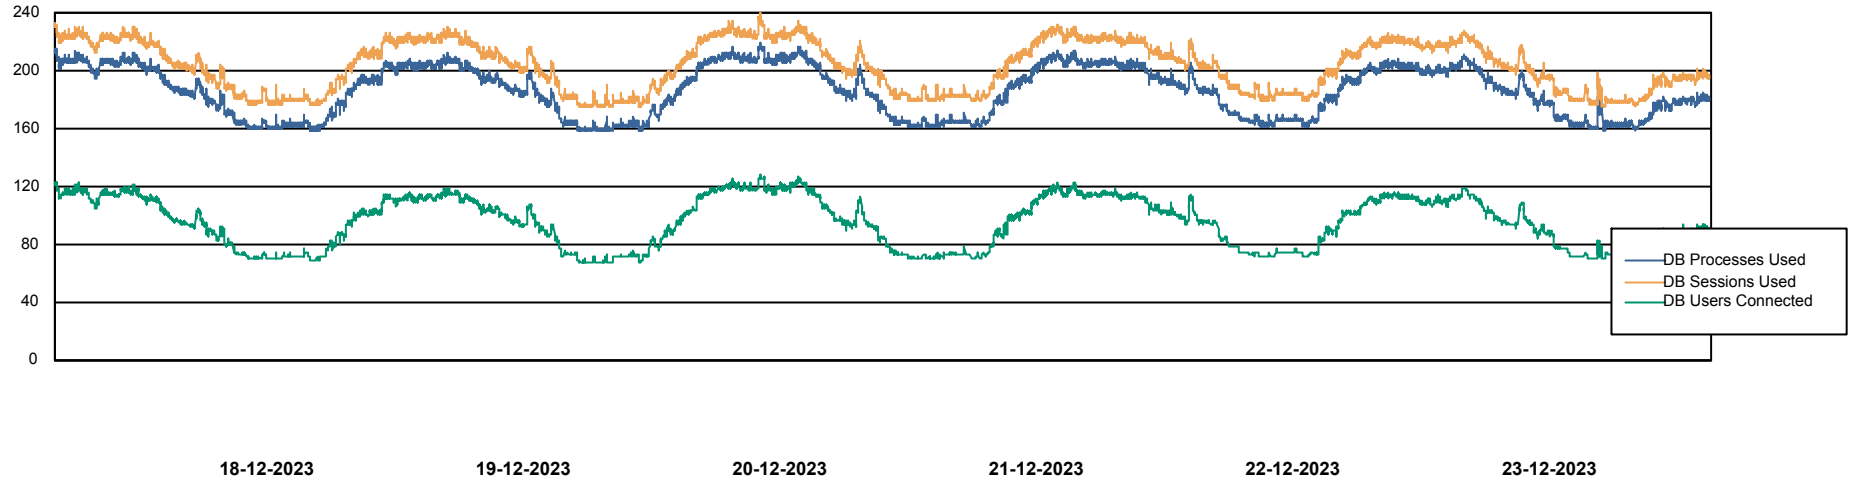

Weekly SLA Customer Report

Customer KLH_Production (24/7)
Database ID 139

Database Performance KLHDB_BI

Weekly SLA Customer Report

Customer KLH_Production (24/7)
Database ID 139

Database Performance KLHDB_Production

Weekly SLA Customer Report

Customer KLH_Production (24/7)
Database ID 139

Database Performance KLHDB_Standby

DB Processes Max 1,000
DB Processes Max 0
DB Processes Max 4

Weekly SLA Customer Report

Customer KLH_Production (24/7)
Database ID 139