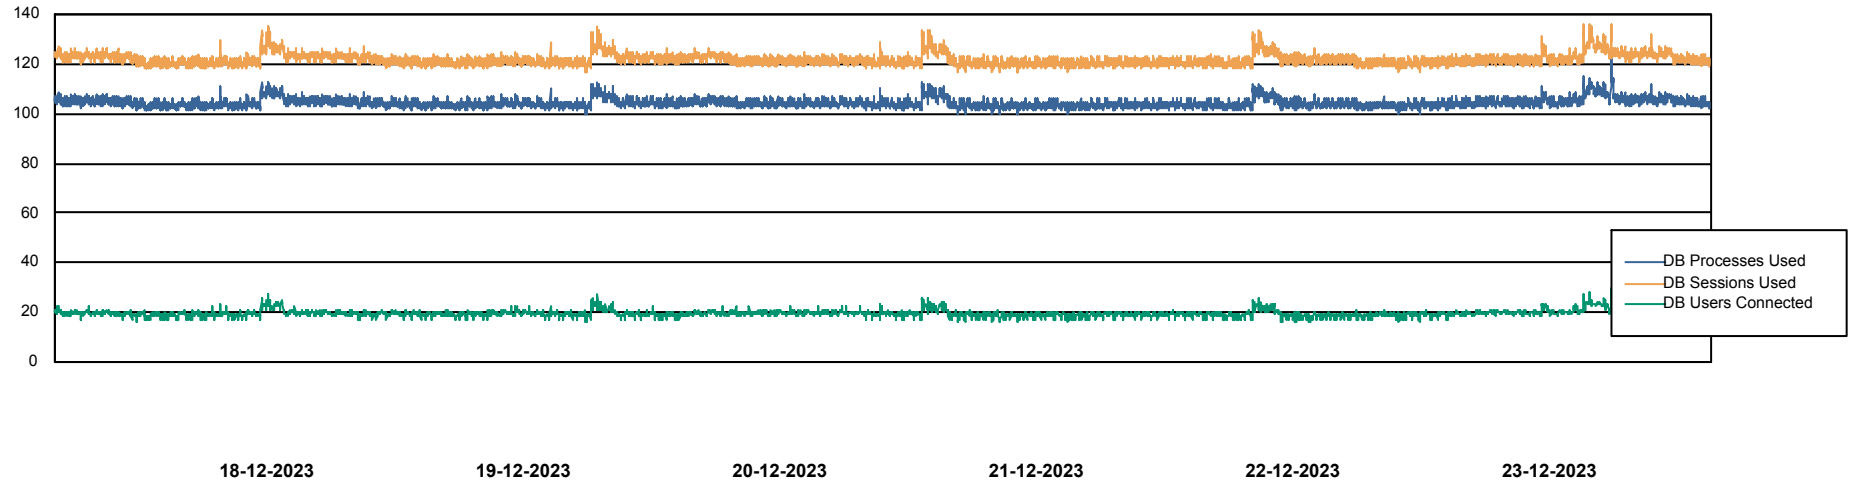

Database Performance KLHDB_BI