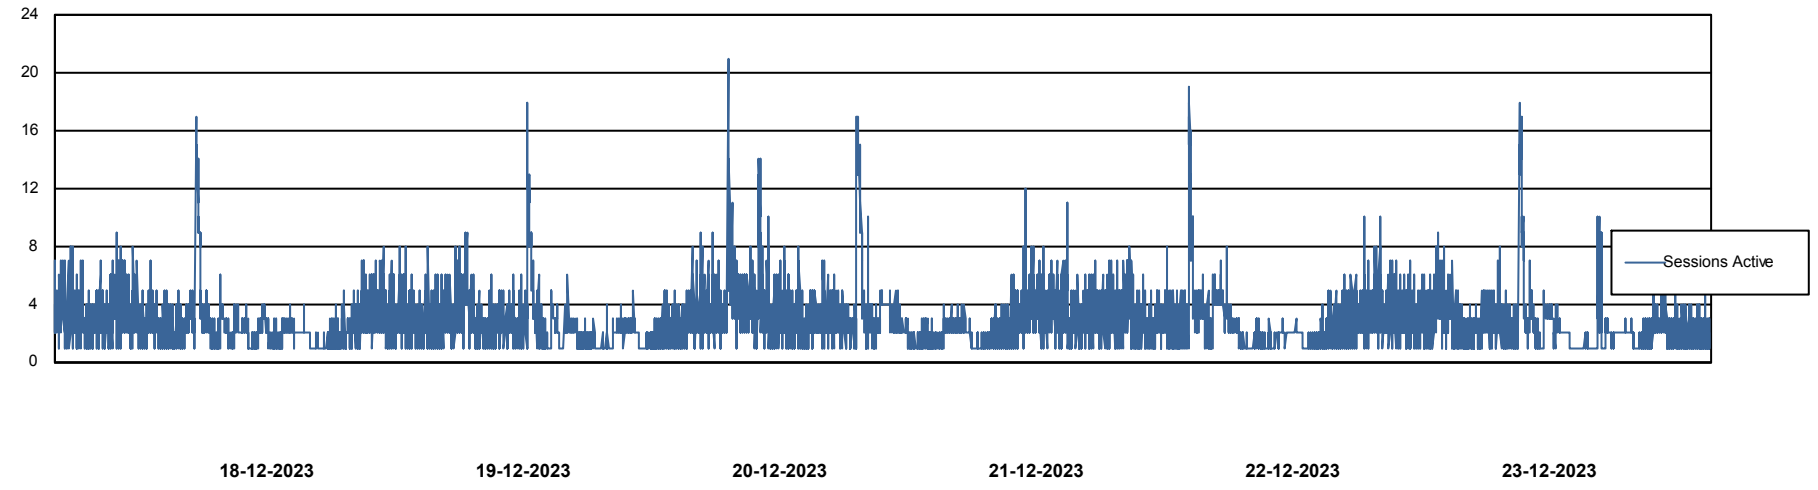

Weekly SLA Customer Report

Customer KLH_Production (24/7)
Database ID 139

Database Performance KLHDB_BI

Weekly SLA Customer Report

Customer KLH_Production (24/7)
Database ID 139

Database Performance KLHDB_Production

Weekly SLA Customer Report

Customer KLH_Production (24/7)
Database ID 139

Database Performance KLHDB_Standby

DB Processes Max 1,000
DB Processes Max 0
DB Processes Max 4

Weekly SLA Customer Report

Customer KLH_Production (24/7)
Database ID 139