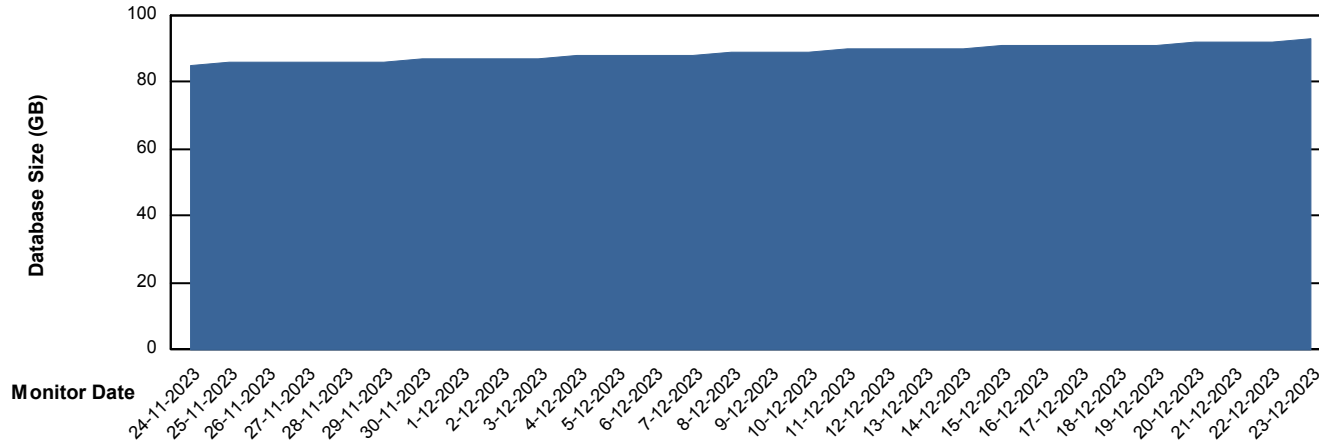

Weekly SLA Customer Report

Customer KLH_Production (24/7)
Database ID 139

Database Performance KLHDB_BI

Weekly SLA Customer Report

Customer KLH_Production (24/7)
Database ID 139

Database Performance KLHDB_Production

Weekly SLA Customer Report

Customer KLH_Production (24/7)
Database ID 139

Database Performance KLHDB_Standby

DB Processes Max 1,000
DB Processes Max 0
DB Processes Max 4

Weekly SLA Customer Report

Customer KLH_Production (24/7)
Database ID 139

DATABASE SIZE KLHDB_BI

Database growth over last month

DATABASE SIZE KLHDB_Production

Database growth over last month

Weekly SLA Customer Report

Customer KLH_Production (24/7)
Database ID 139

Database Tablespace KLHDB_BI