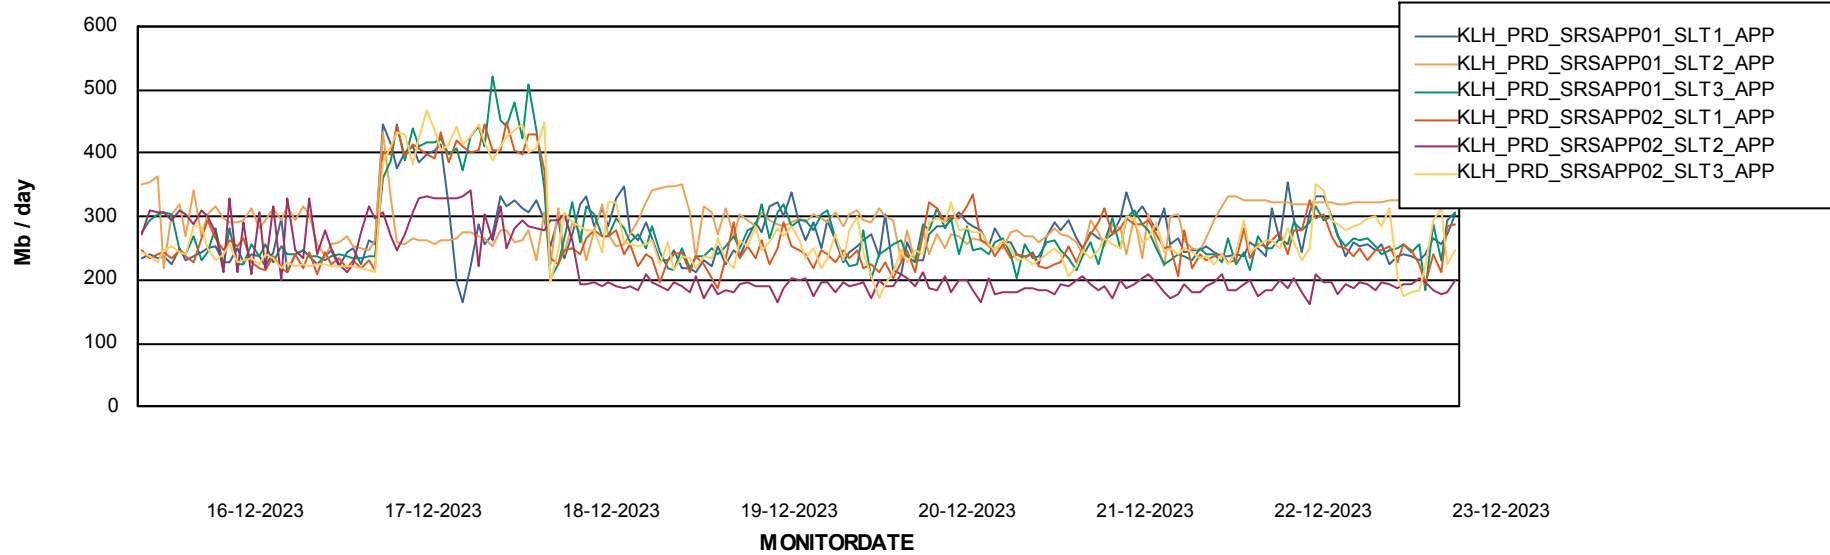

ABSSolute Application Server Services

Avg memory used per ABS Server Service