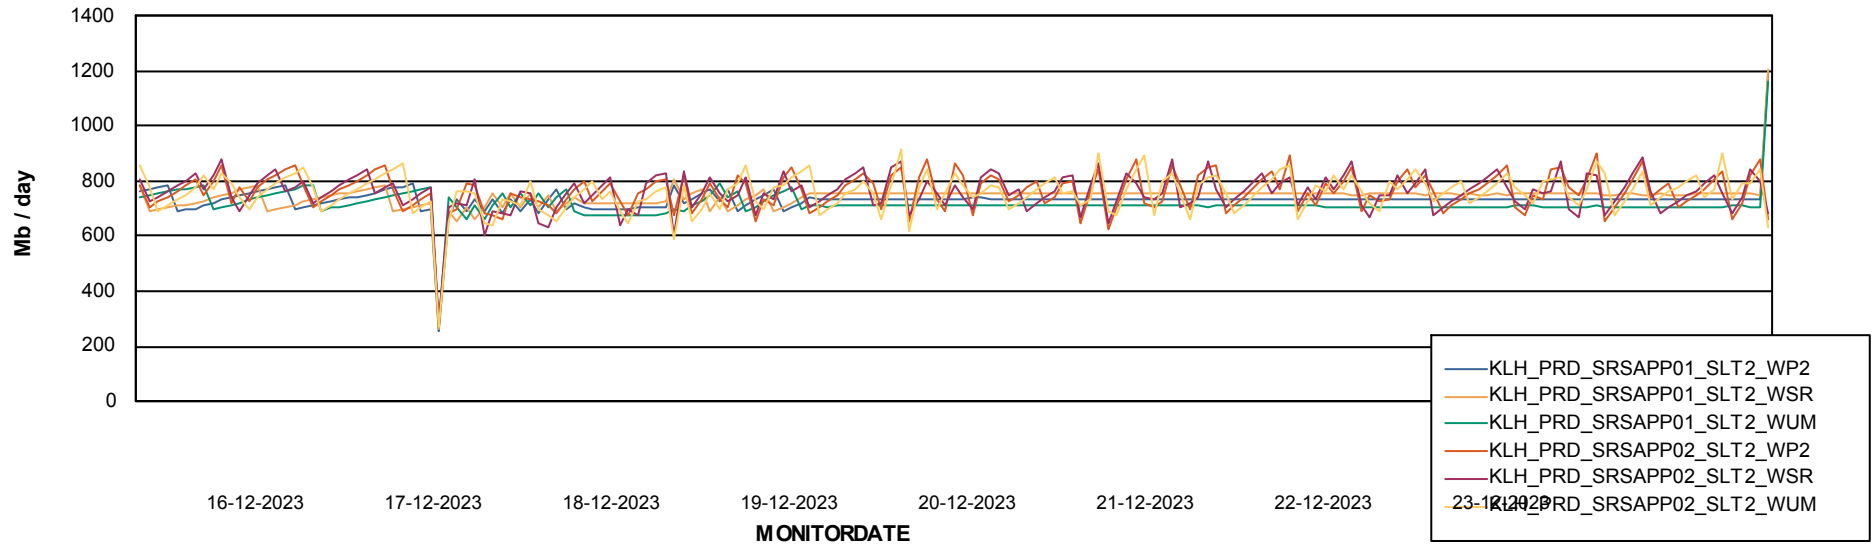

Avg memory used per ReportServer Service

Weekly SLA Customer Report

Customer KLH_Production (24/7)
Database ID 139

ABSSolute Web Component Services

Avg memory used per ABS Web component

Weekly SLA Customer Report