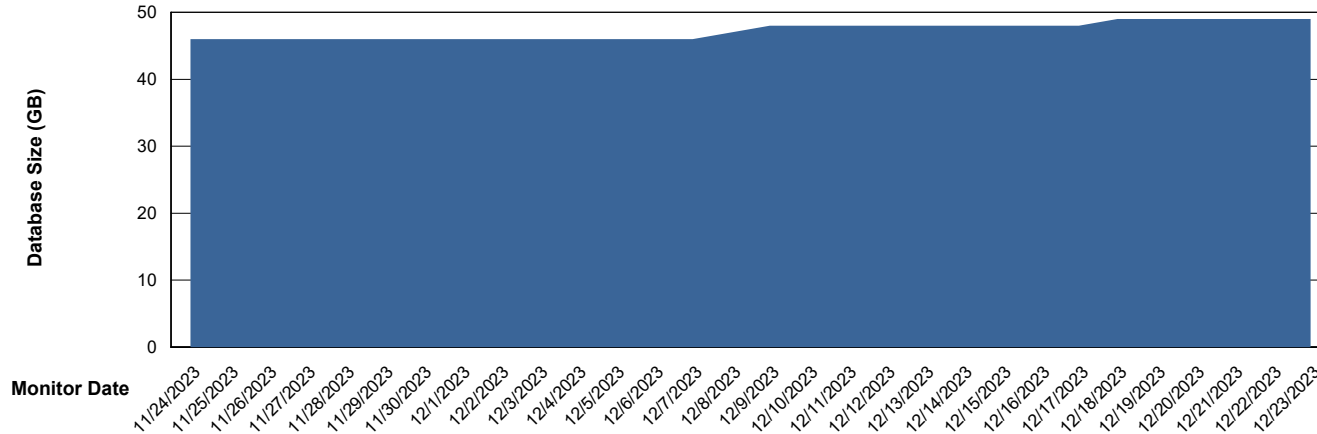

DATABASE SIZE KBR_PRD_BI-DBSRV_ABS1

Database growth over last month