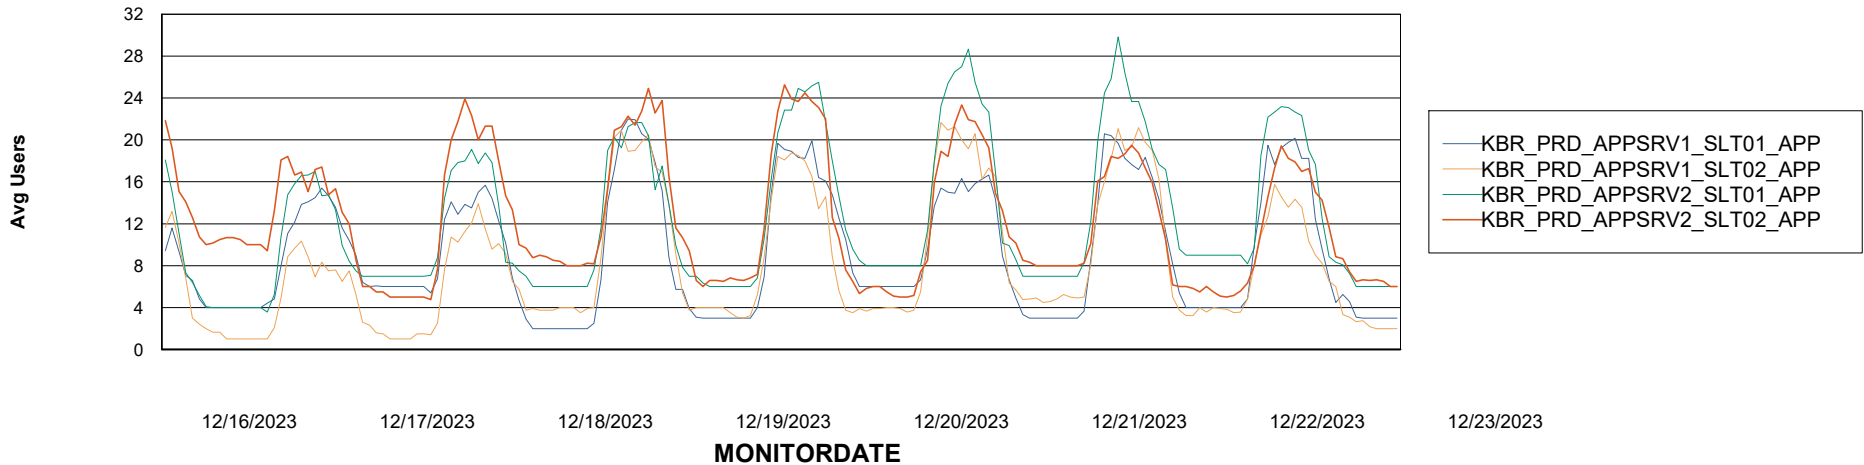

Avg users per day per ABS server