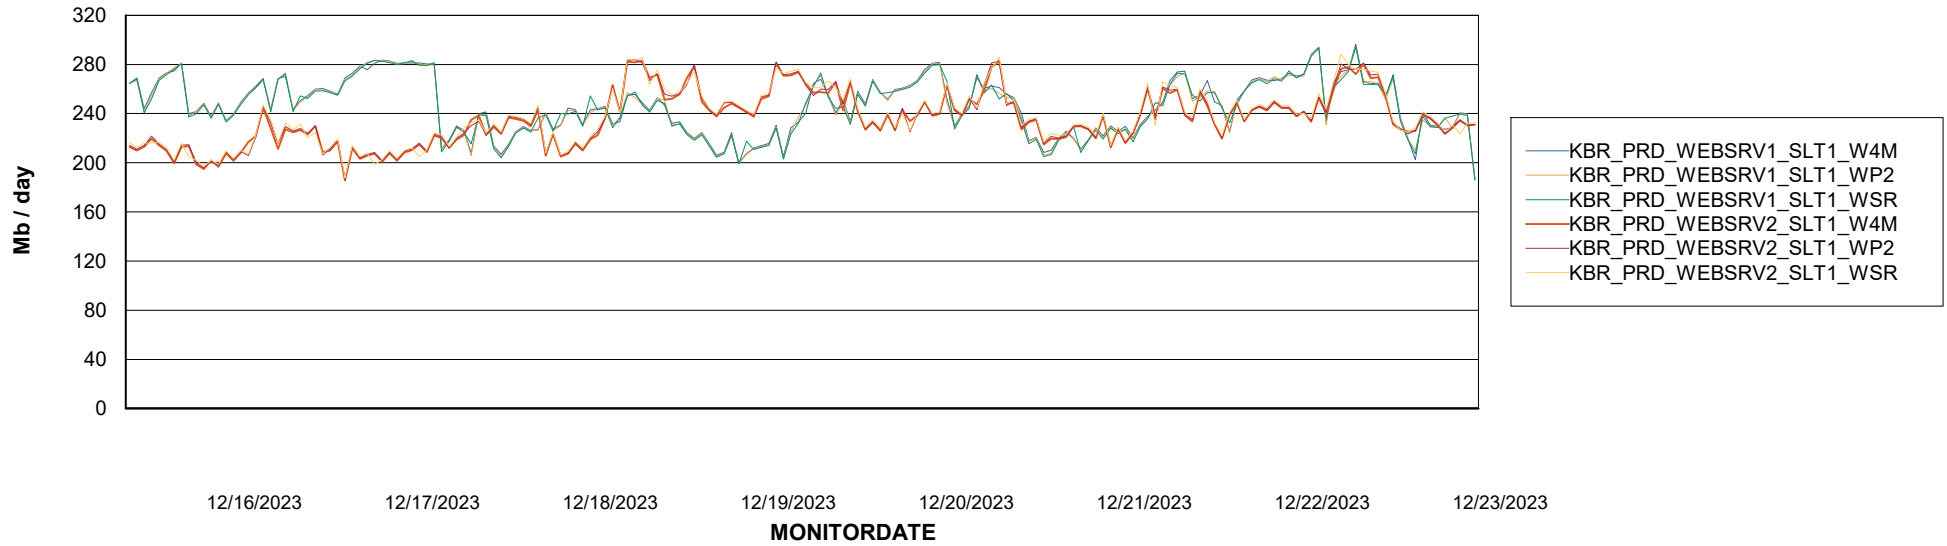

ABSSolute Web Component Services

Avg memory used per ABS Web component