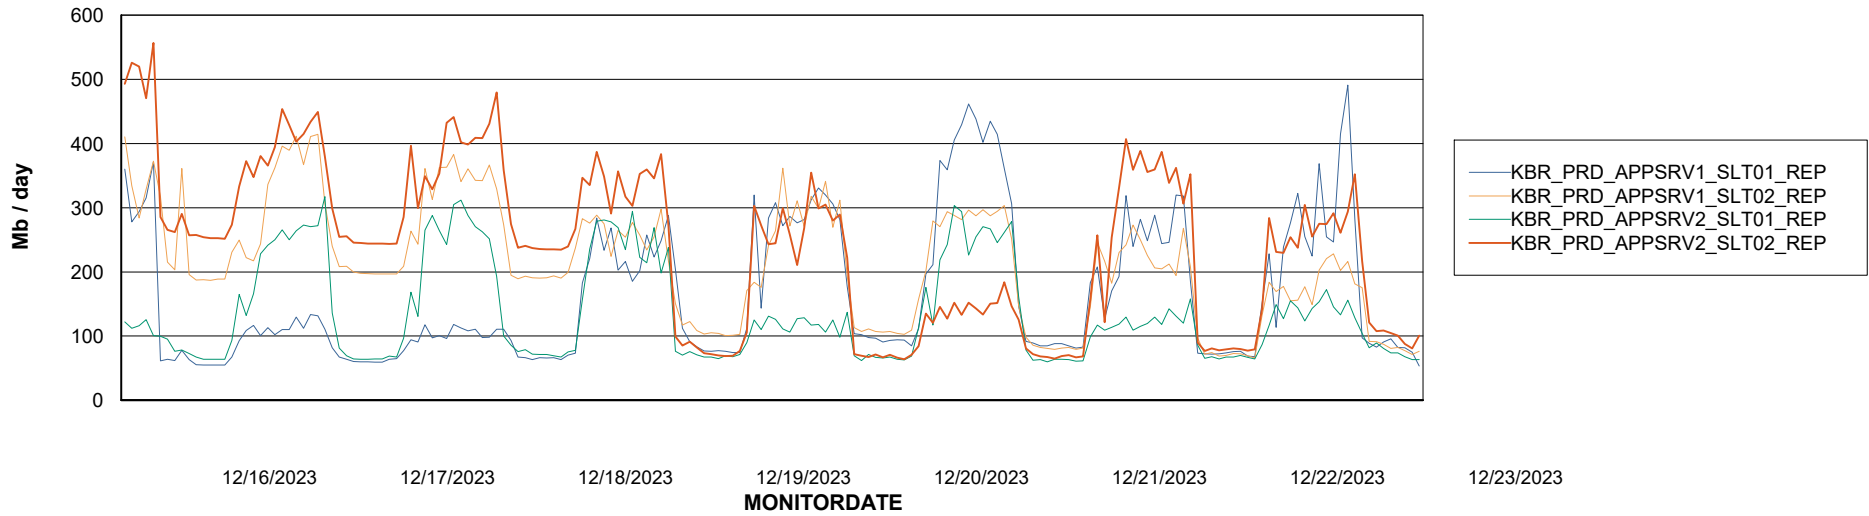

ABSSolute Application Server Services

Avg memory used per ReportServer Service