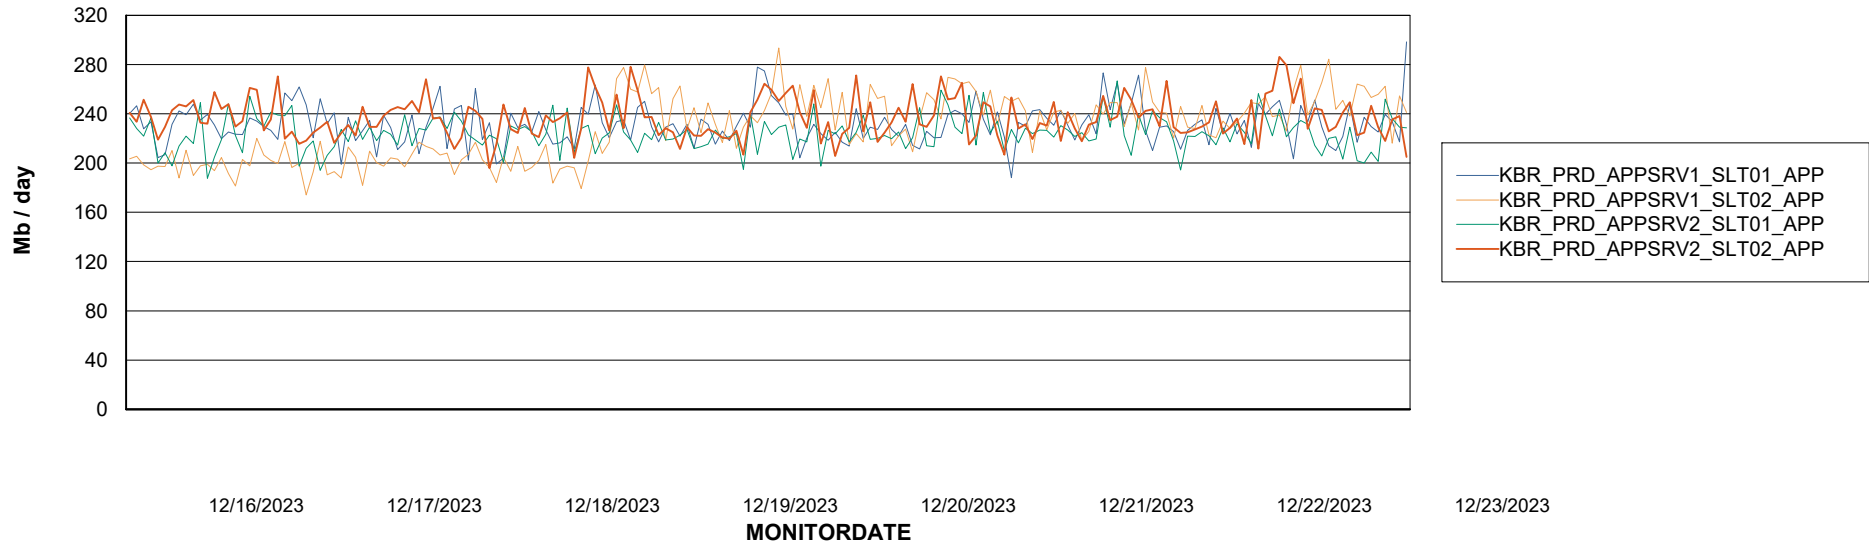

ABSSolute Application Server Services

Avg memory used per ABS Server Service