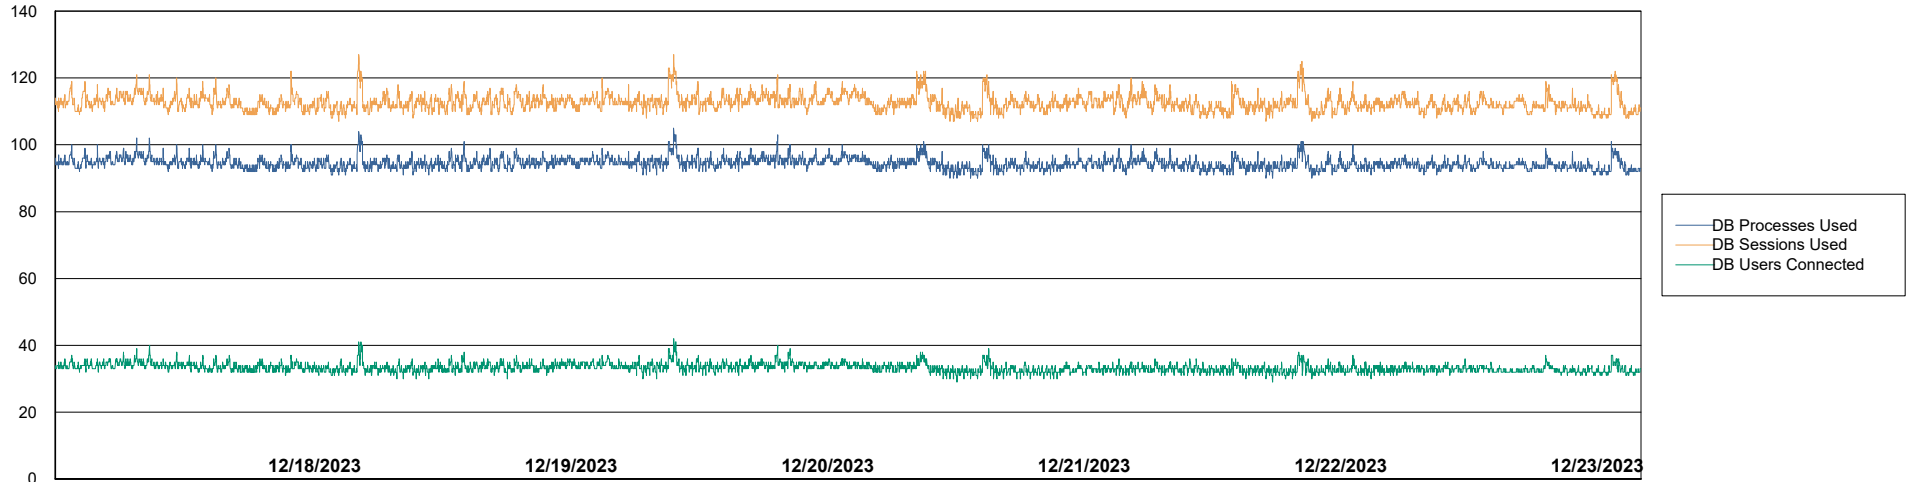

Database Performance KBR_PRD_BI-DBSRV_ABS1