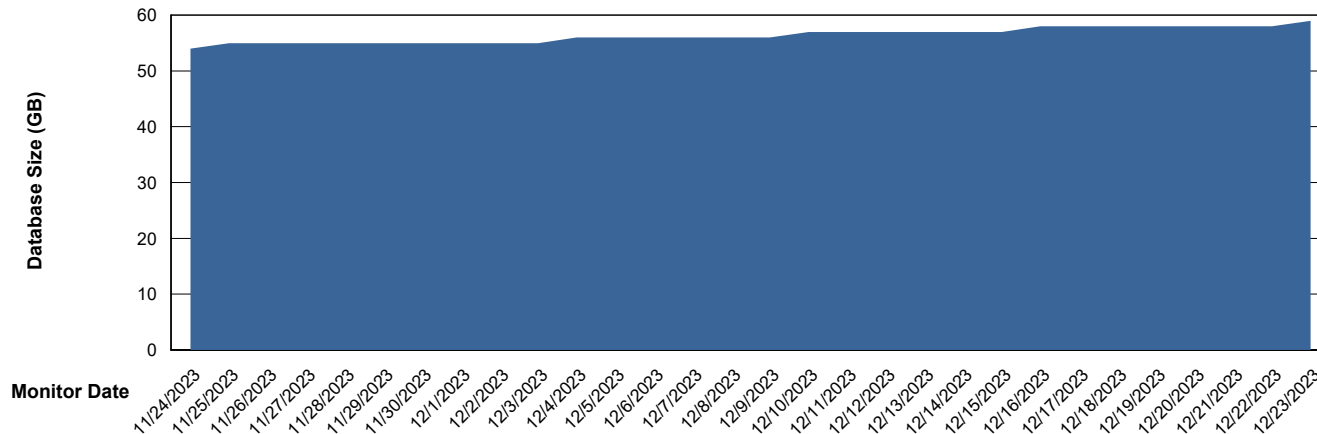

DATABASE SIZE KBR_PRD_DB-SRV1_ABS1

Database growth over last month