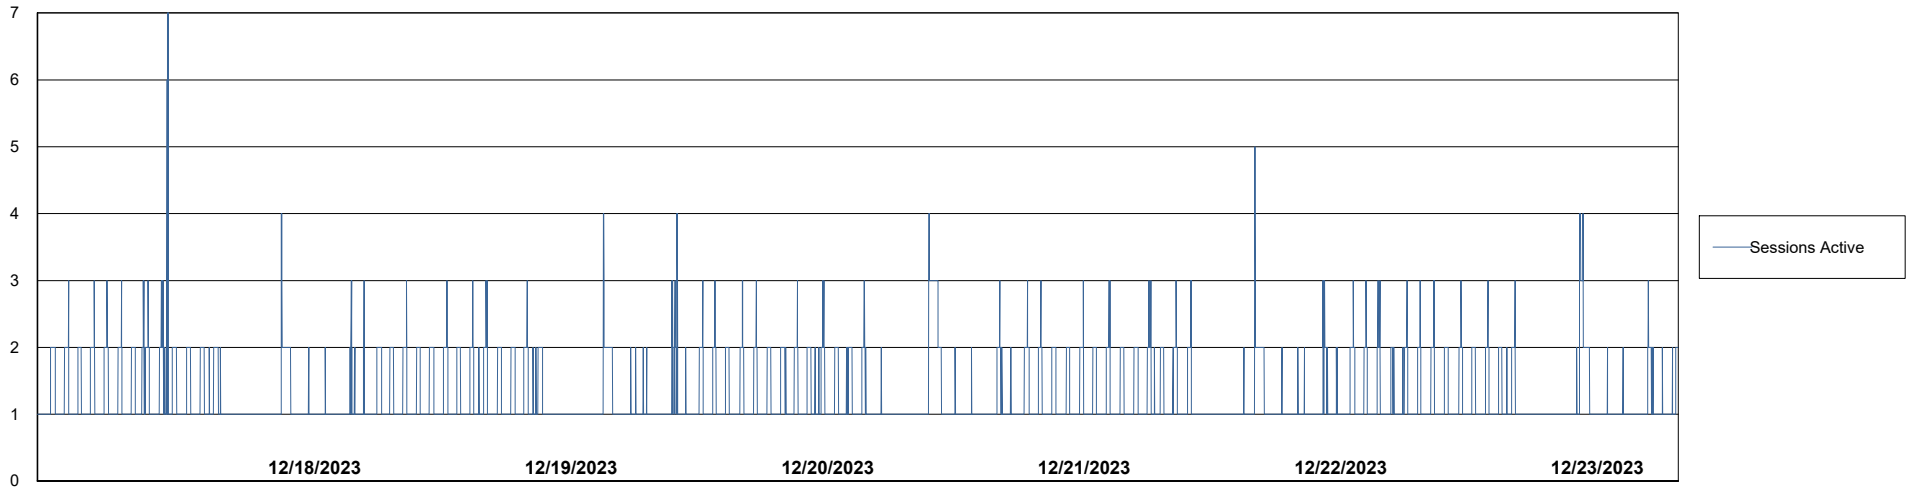

Database Performance KBR_PRD_BI-DBSRV_ABS1