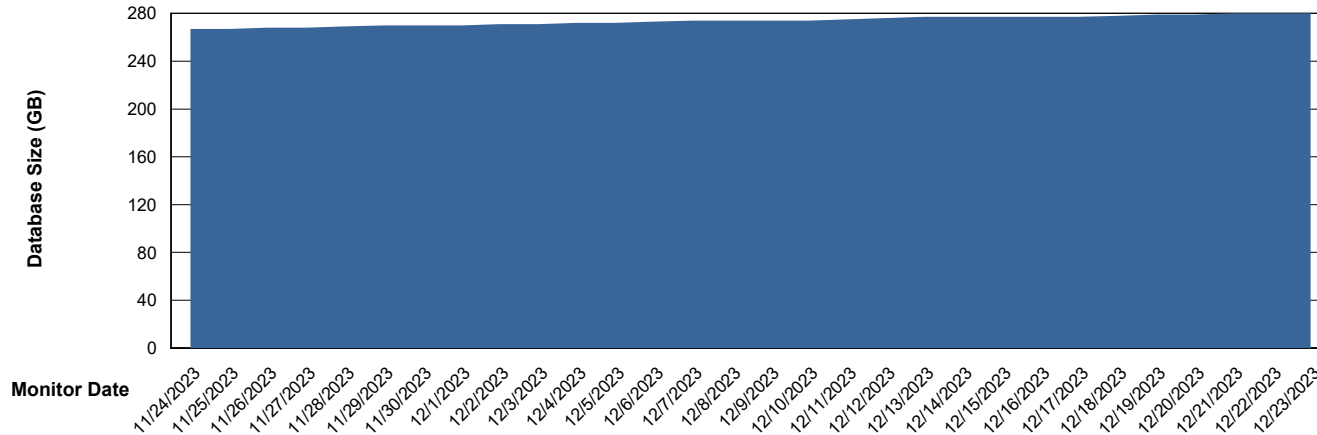

Weekly SLA Customer Report

Customer JSG_Production (24/7)
Database ID 102

Database Performance JSG_PRD_BASHIR_DB_ABS1

Weekly SLA Customer Report

Customer JSG_Production (24/7)
Database ID 102

Database Performance JSG_PRD_PICARD_DB_ABS1

DB Processes Max 4
DB Processes Max 0
DB Processes Max 1,000

Weekly SLA Customer Report

Customer JSG_Production (24/7)
Database ID 102

Database Performance JSG_PRD_RIKER_DB_HSBABS1

Weekly SLA Customer Report

Customer JSG_Production (24/7)
Database ID 102

DATABASE SIZE JSG_PRD_BASHIR_DB_ABS1

Database growth over last month

DATABASE SIZE JSG_PRD_RIKER_DB_HSBABS1

Database growth over last month

Weekly SLA Customer Report