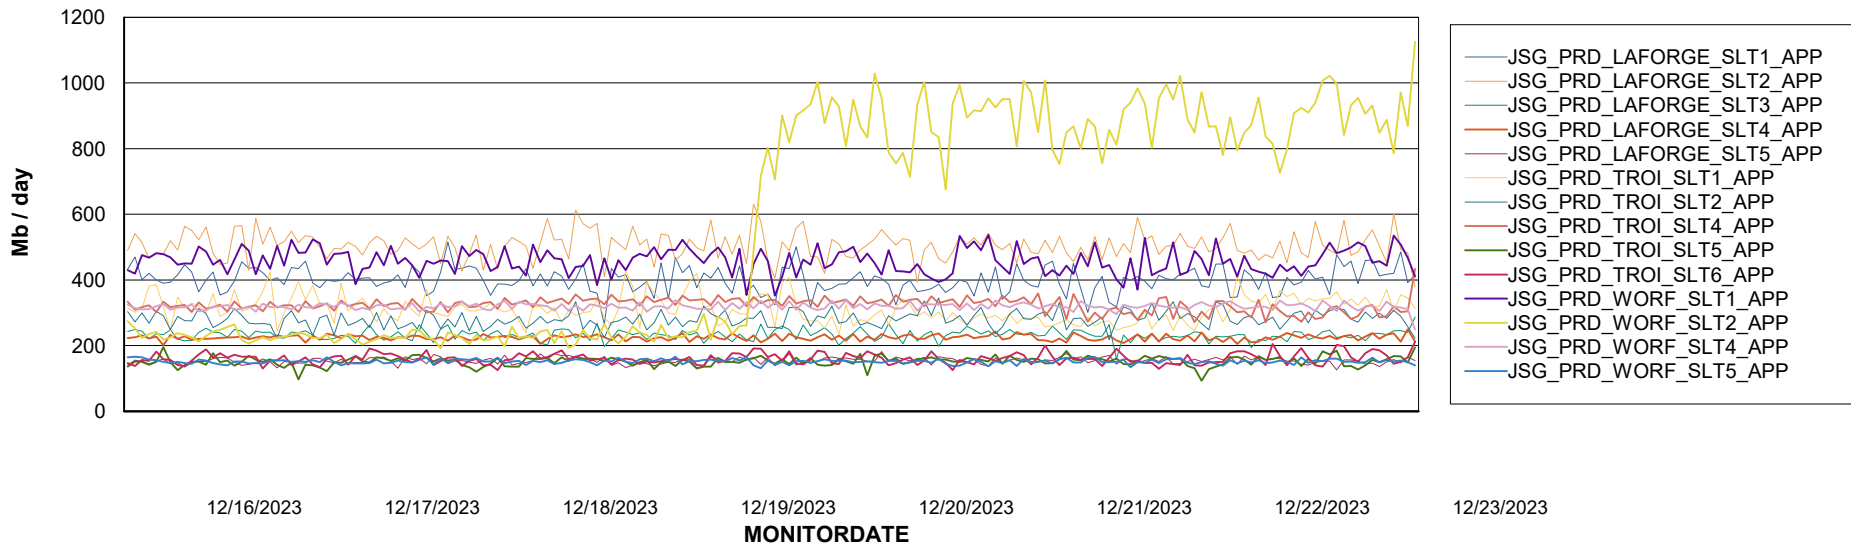

ABSSolute Application Server Services

Avg memory used per ABS Server Service