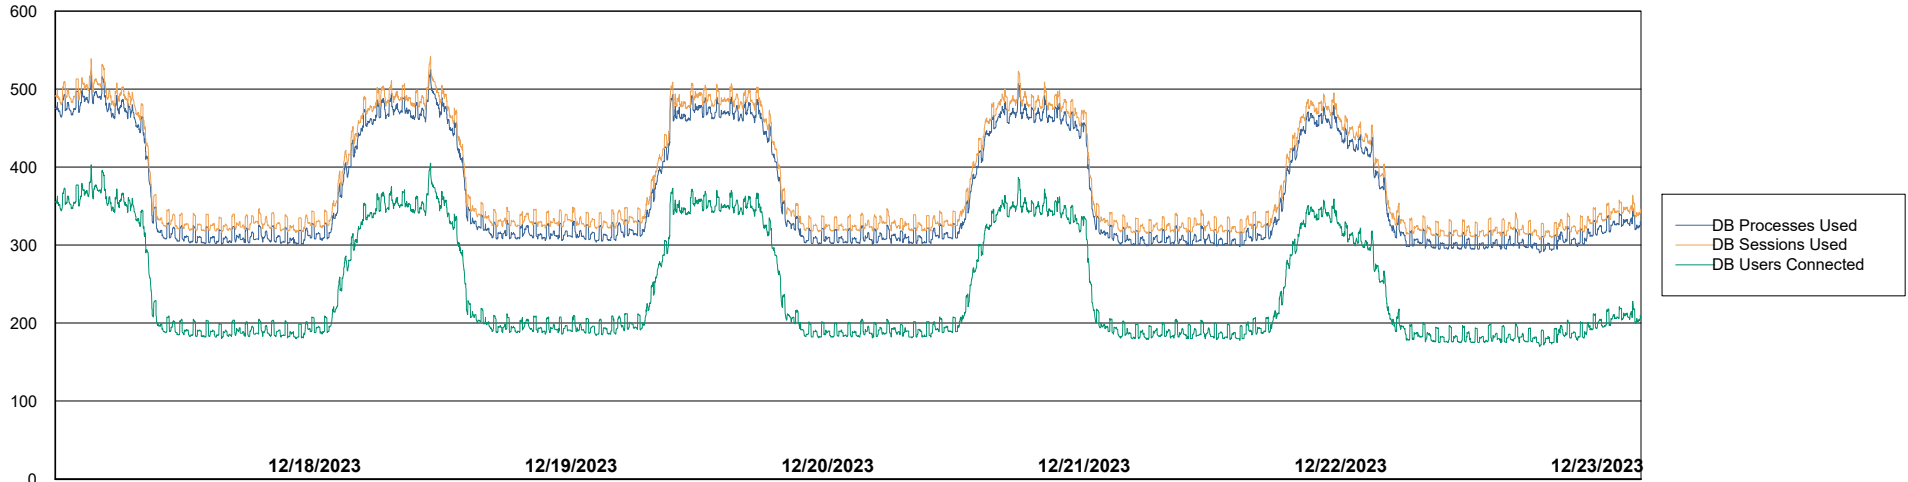

DB Processes Max 4
DB Processes Max 0
DB Processes Max 1,000

Weekly SLA Customer Report

Customer JSG_Production (24/7)
Database ID 102

Database Performance JSG_PRD_RIKER_DB_HSBABS1

Weekly SLA Customer Report