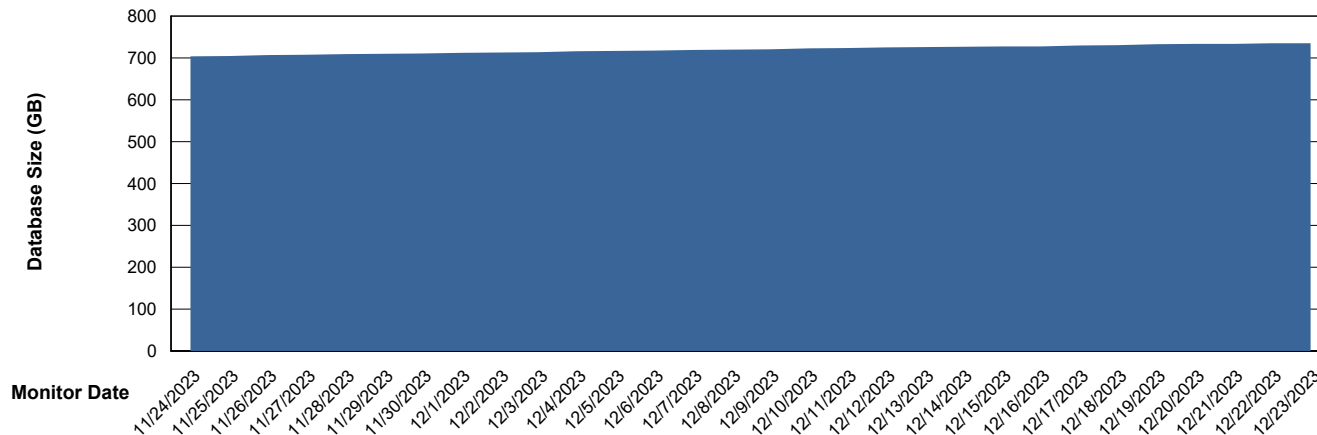

Customer JSG_Production (24/7)
Database ID 102

DATABASE SIZE JSG_PRD_BASHIR_DB_ABS1

Database growth over last month

DATABASE SIZE JSG_PRD_RIKER_DB_HSBABS1

Database growth over last month

Weekly SLA Customer Report