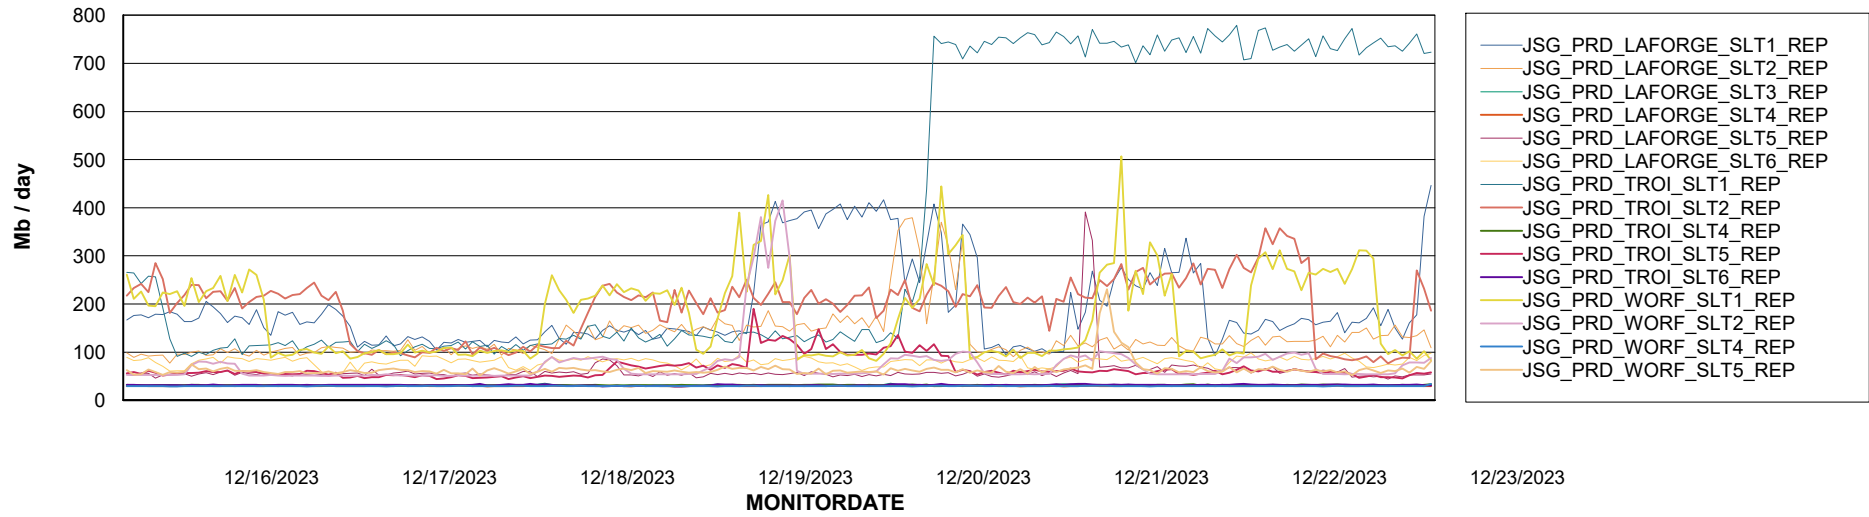

ABSSolute Application ReportServer Services

Avg memory used per ReportServer Service