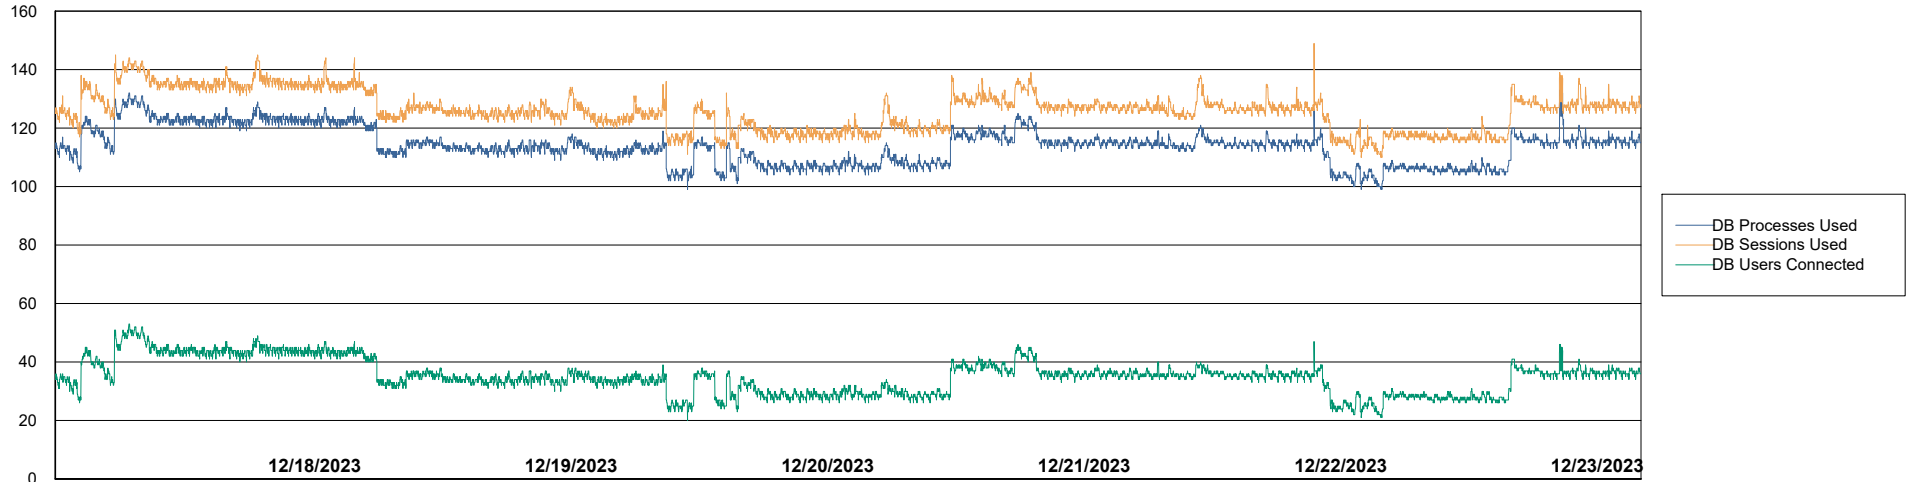

Database Performance JSG_PRD_BASHIR_DB_ABS1