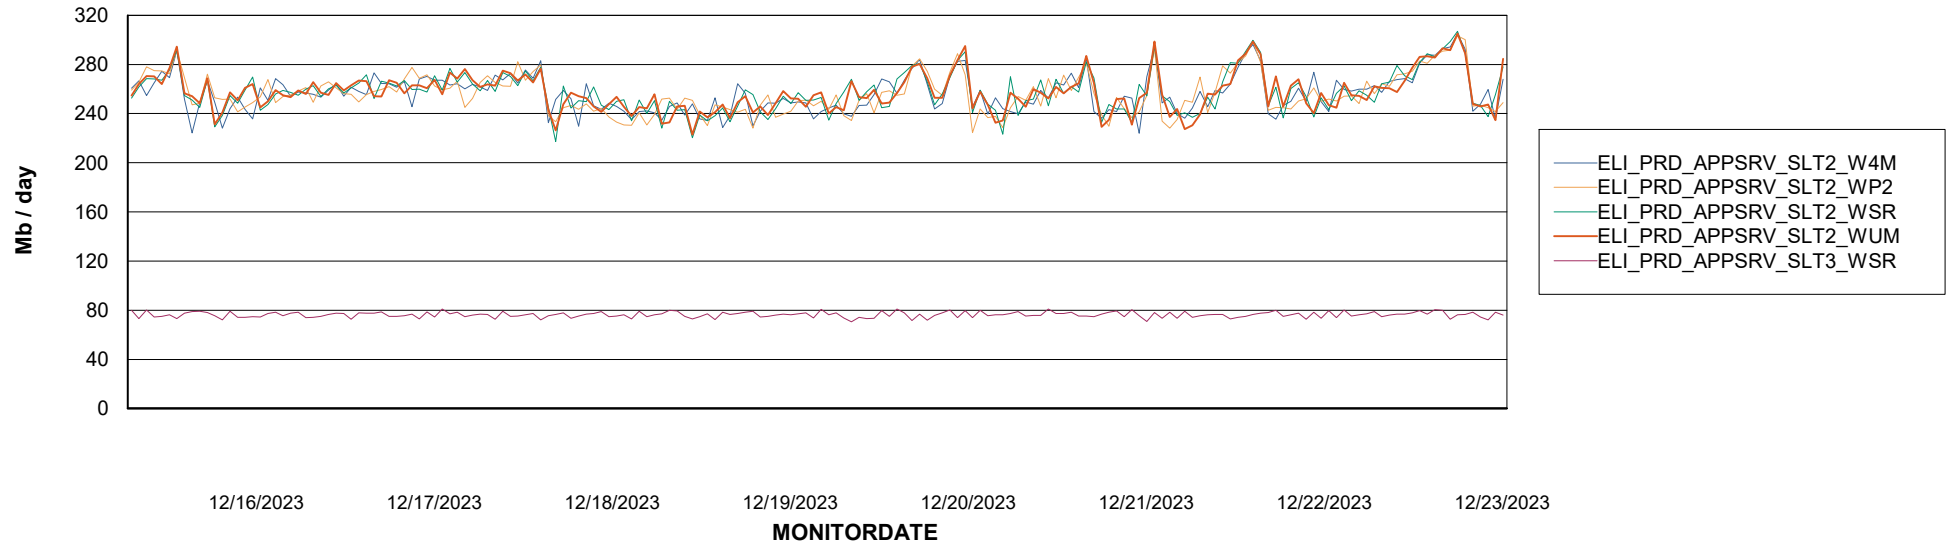

ABSSolute Application Server Services

Avg memory used per ABS Web component