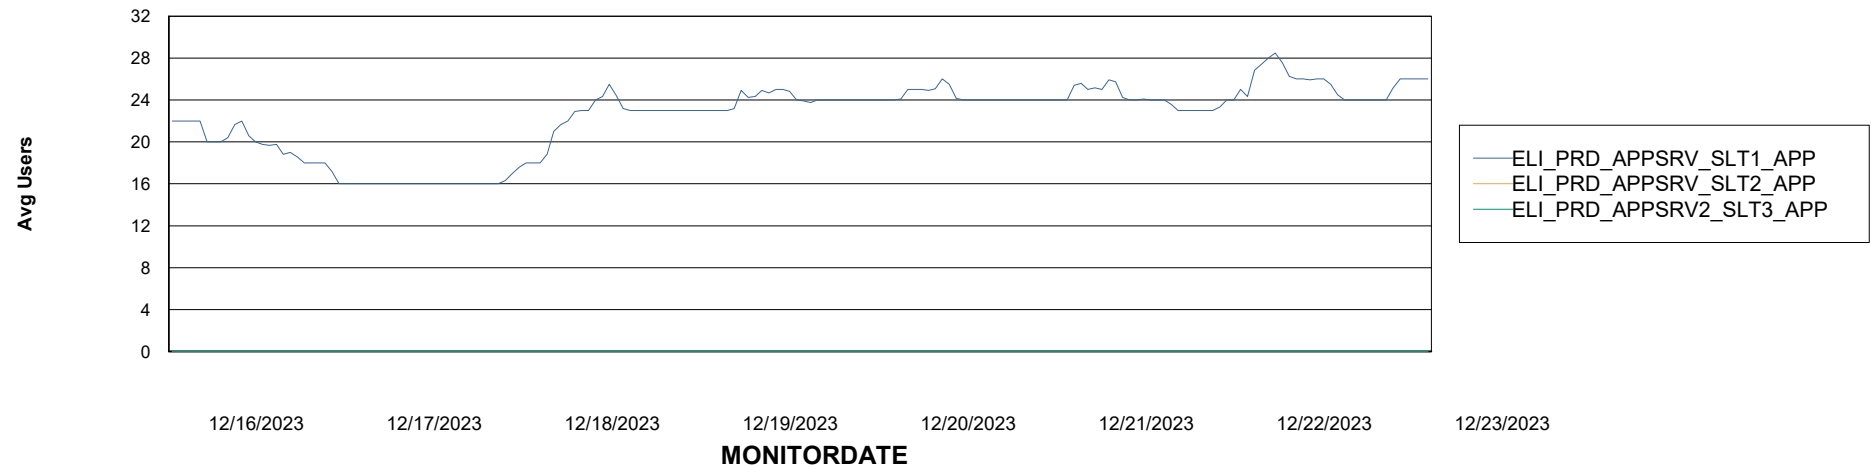

Avg memory used per ABS Server Service

Weekly SLA Customer Report

Customer ELI_Production
Database ID 62

ABSSolute Application Server Services

Avg memory used per ReportServer Service

Avg users per day per ABS server