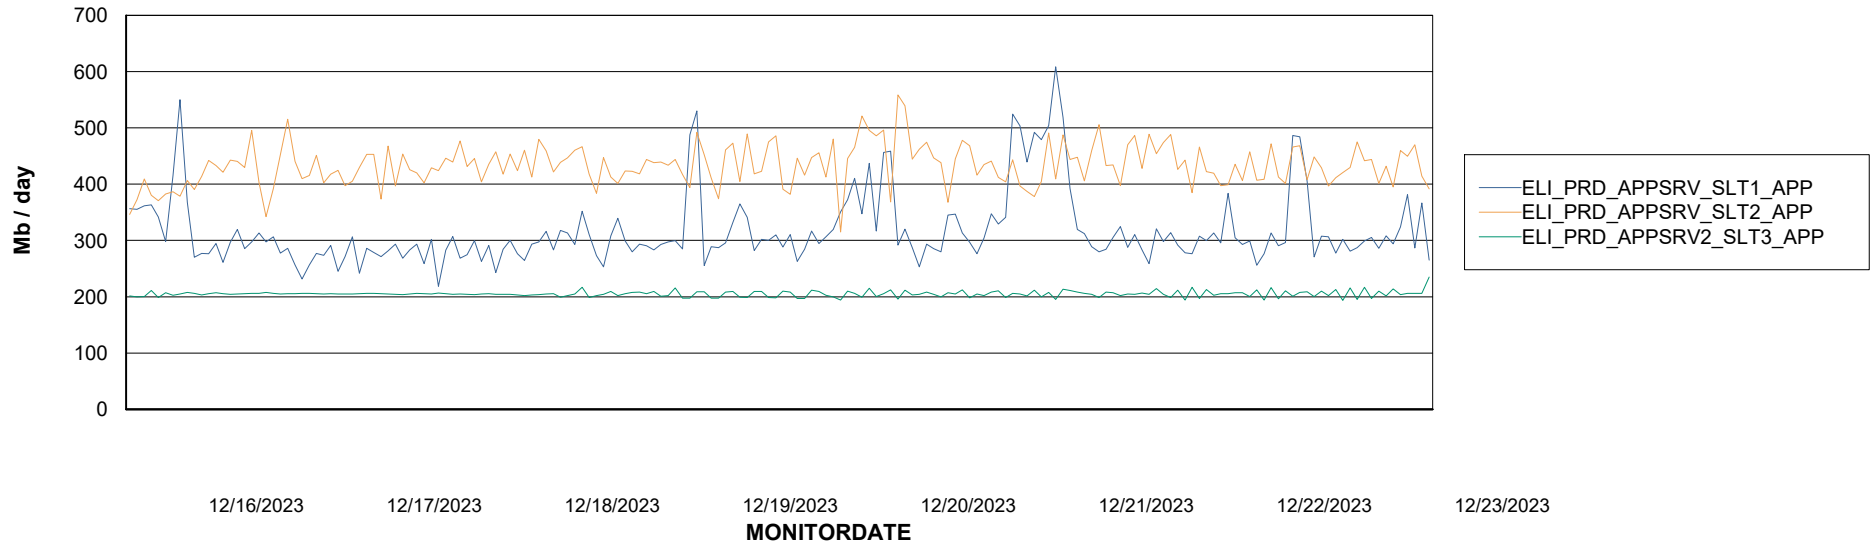

ABSSolute Application Server Services

Avg memory used per ABS Server Service