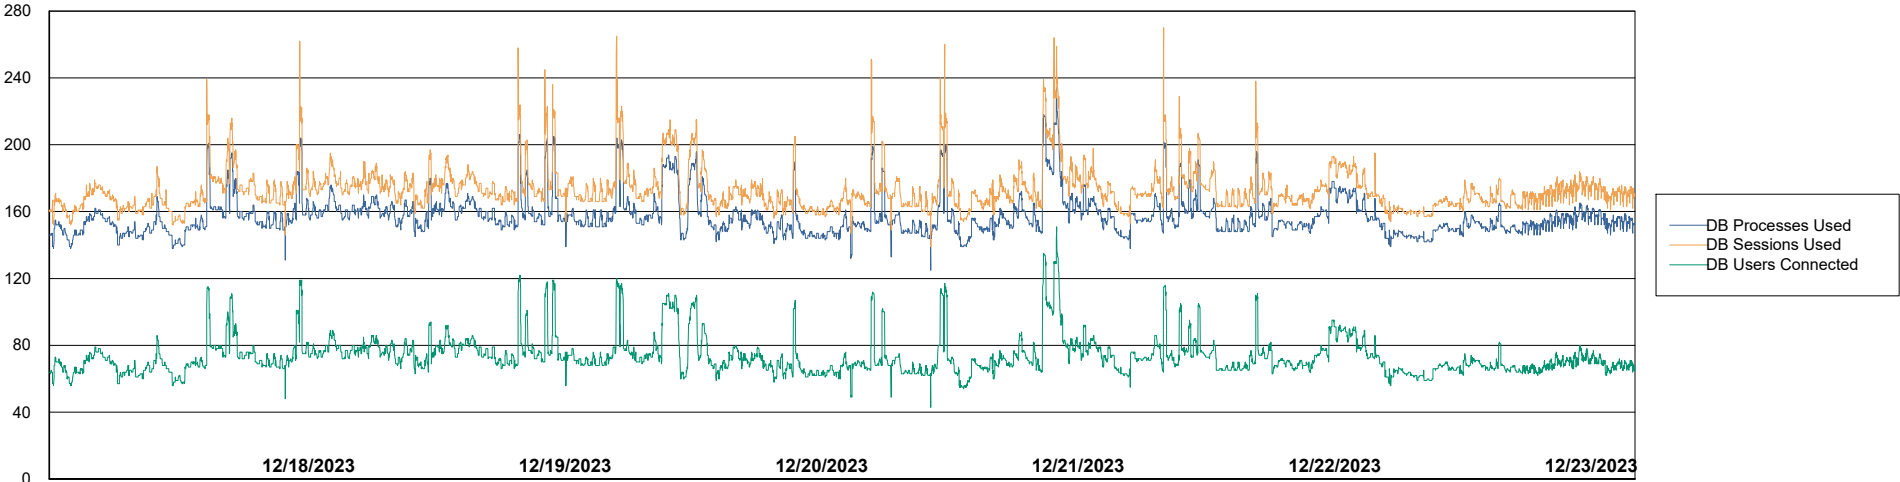

Weekly SLA Customer Report

Customer ELI_Production
Database ID 62

Database Performance ELI_PRD_FRASEQXPRDDB04_ABS1

Weekly SLA Customer Report

Customer ELI_Production
Database ID 62

Database Performance ELI_PRD_Primary_ABS1