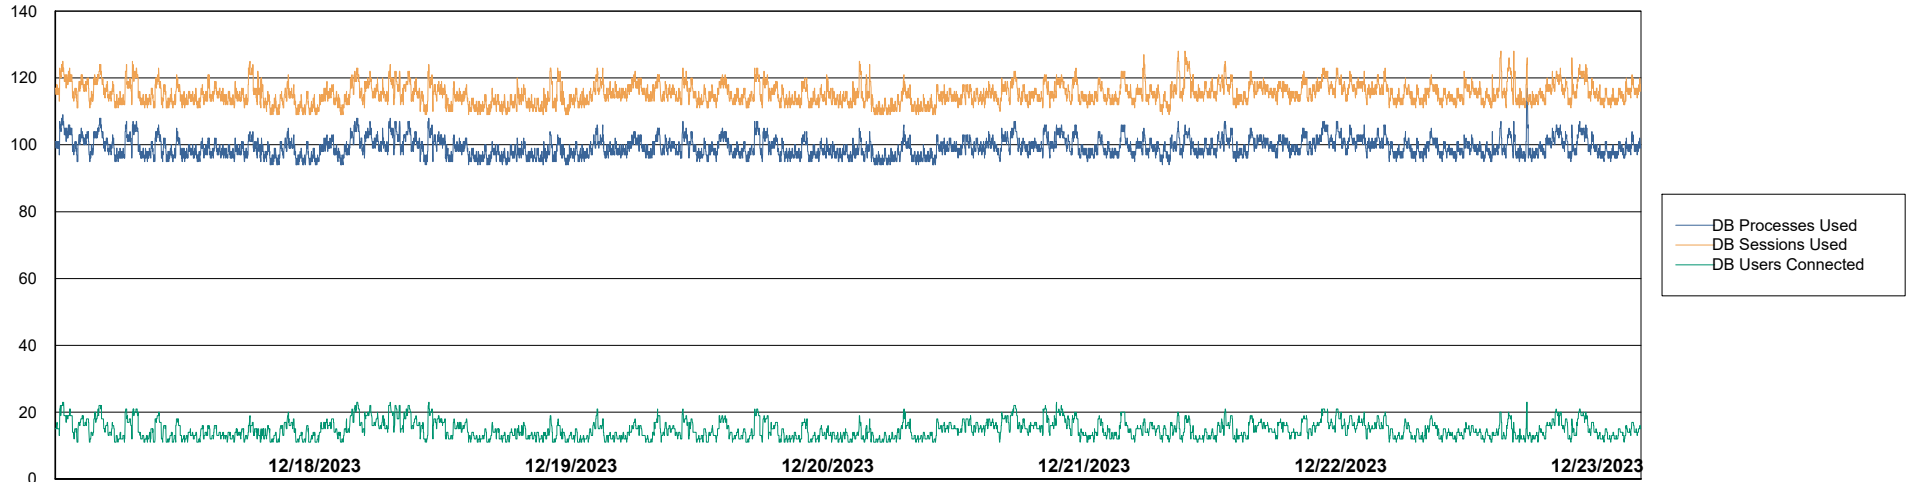

Database Performance ELI_PRD_FRASEQXPRDDB04_ABS1