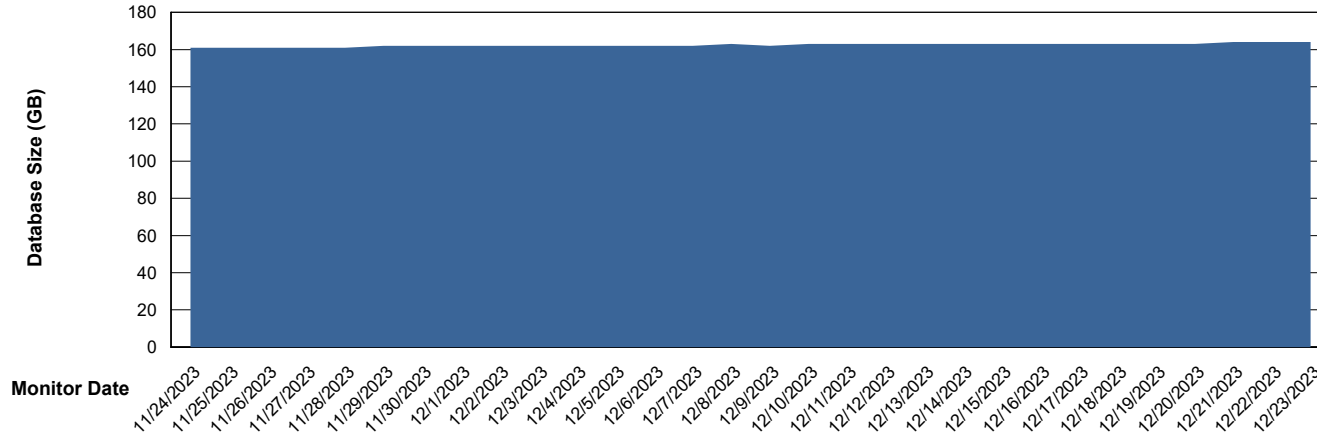

Weekly SLA Customer Report

Customer ELI_Production
Database ID 62

Database Performance ELI_PRD_STB_HSBABS1

DB Processes Max 1,000

Weekly SLA Customer Report

Customer ELI_Production
Database ID 62

DATABASE SIZE ELI_PRD_FRASEQXPRDDB04_ABS1

Database growth over last month

DATABASE SIZE ELI_PRD_Primary_ABS1

Database growth over last month

Weekly SLA Customer Report

Customer ELI_Production
Database ID 62

Database Tablespace ELI_PRD_FRASEQXPRDDB04_ABS1