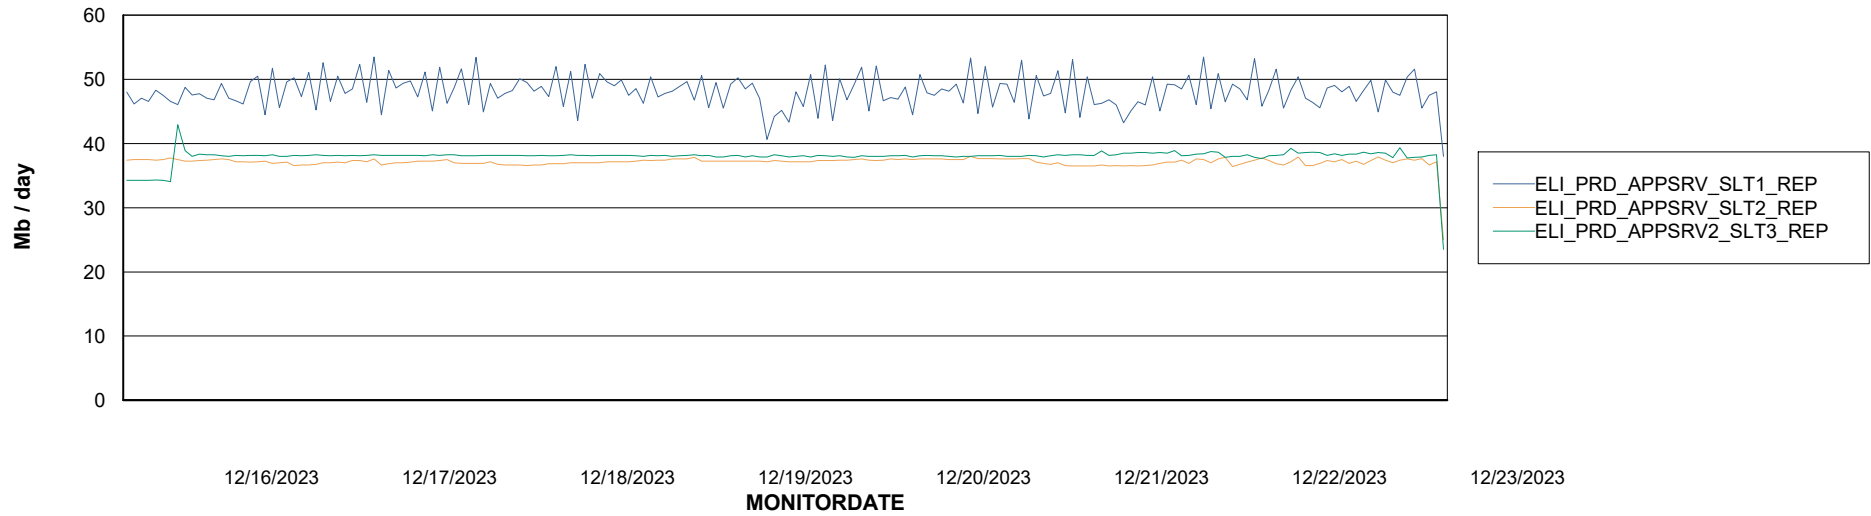

Avg memory used per ABS Server Service

Weekly SLA Customer Report

Customer ELI_Production
Database ID 62

ABSSolute Application Server Services

Avg memory used per ReportServer Service

Avg users per day per ABS server