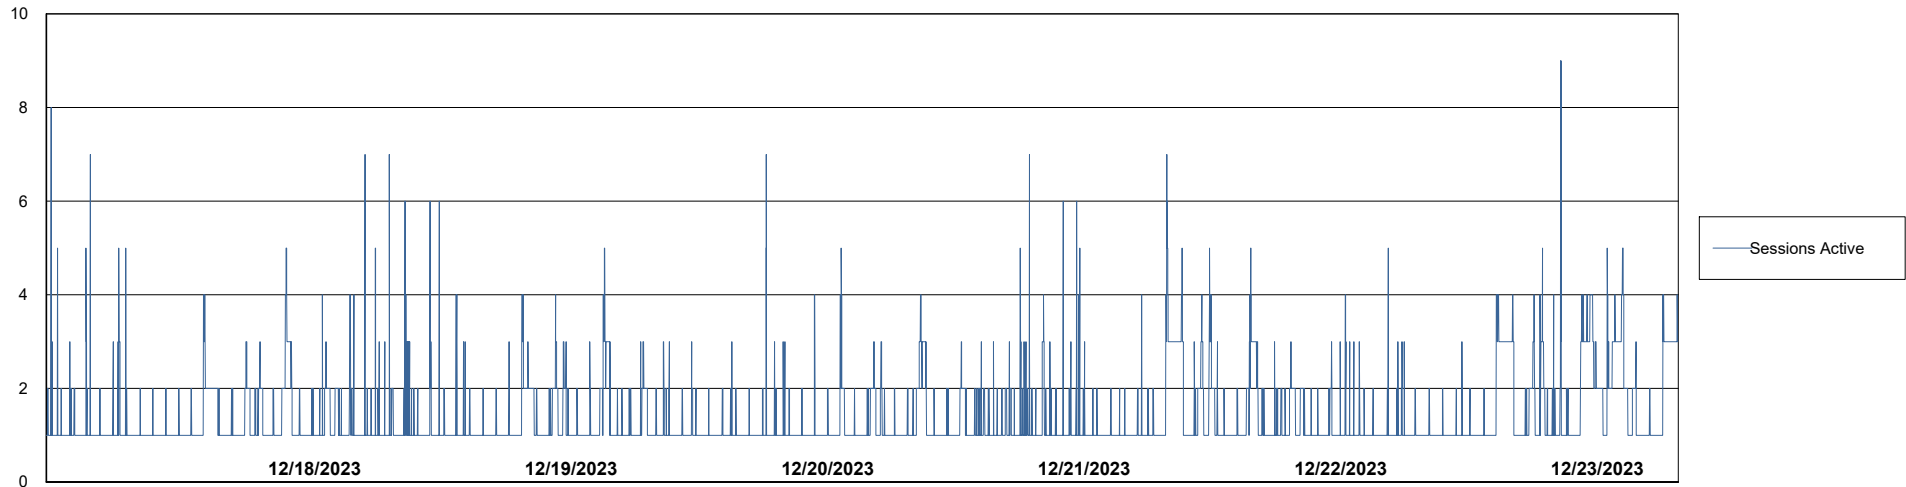

Database Performance ELI_PRD_FRASEQXPRDDB04_ABS1