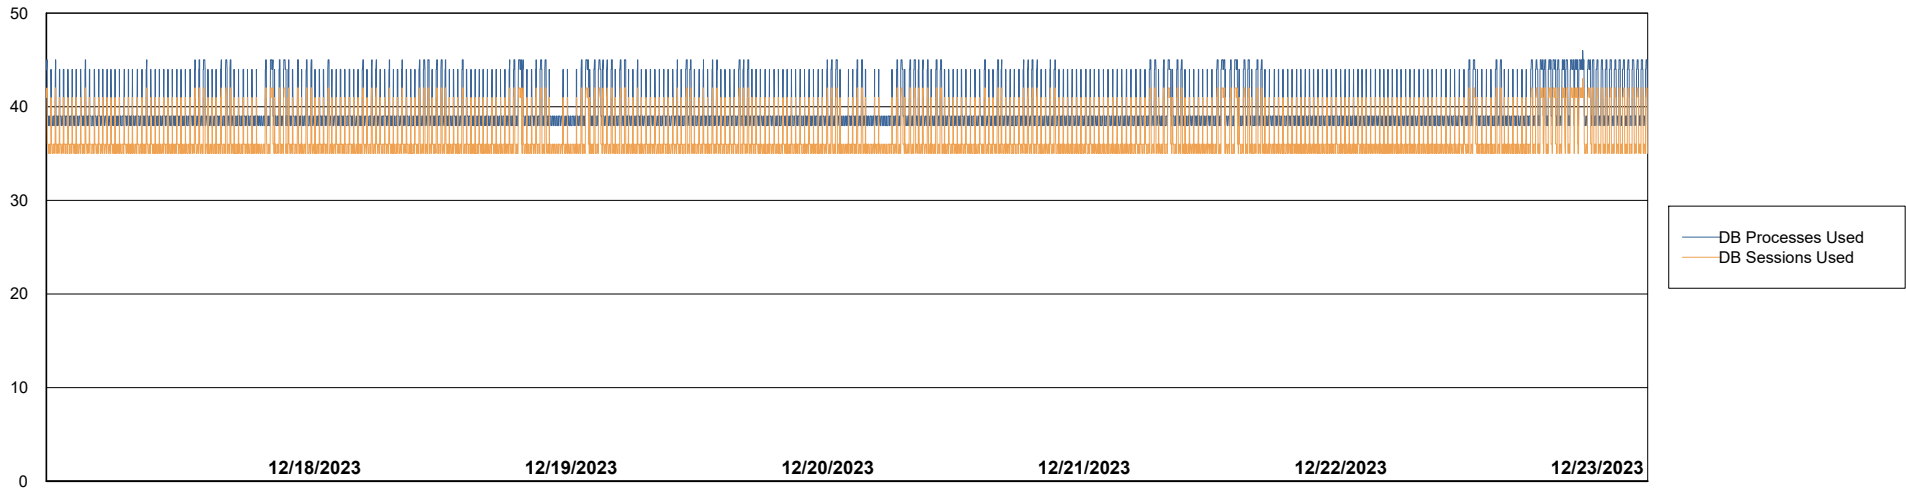

Database Performance ELI_PRD_STB_HSBABS1

DB Processes Max 1,000