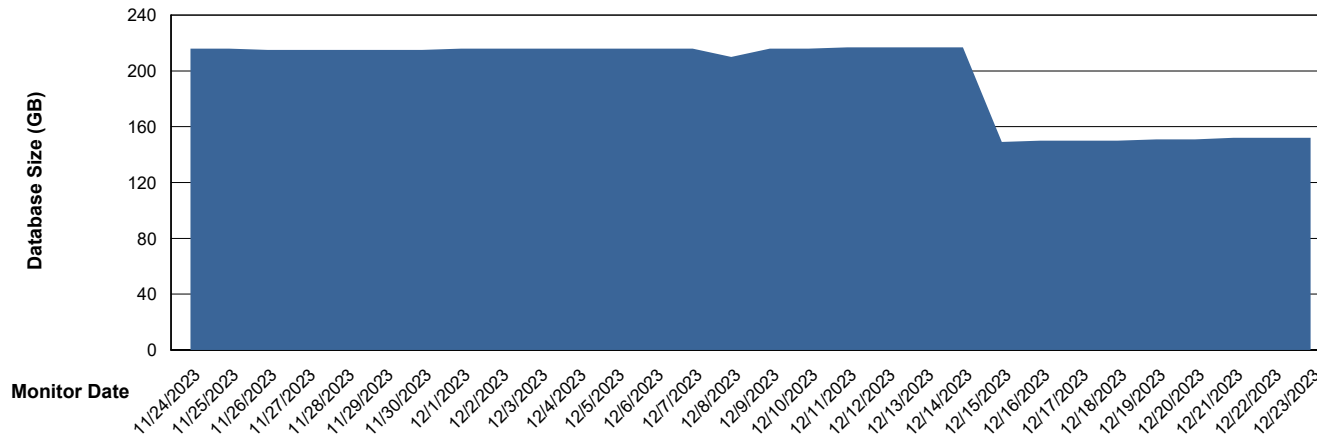

Weekly SLA Customer Report

Customer ELI_Production
Database ID 62

Database Performance ELI_PRD_STB_HSBABS1

DB Processes Max 1,000

Weekly SLA Customer Report

Customer ELI_Production
Database ID 62

DATABASE SIZE ELI_PRD_FRASEQXPRDDB04_ABS1

Database growth over last month

DATABASE SIZE ELI_PRD_Primary_ABS1

Database growth over last month

Weekly SLA Customer Report

Customer ELI_Production
Database ID 62

Database Tablespace ELI_PRD_FRASEQXPRDDB04_ABS1