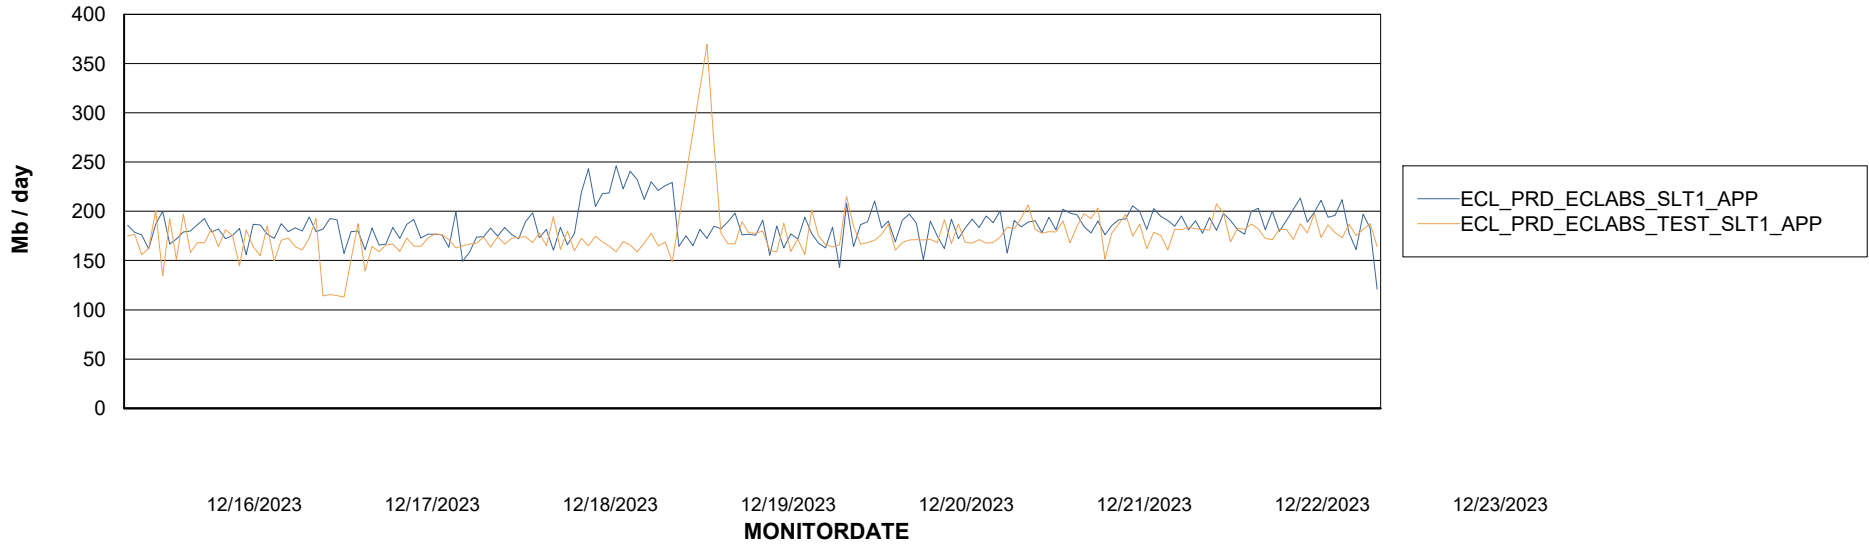

ABSSolute Application Server Services

Avg memory used per ABS Server Service