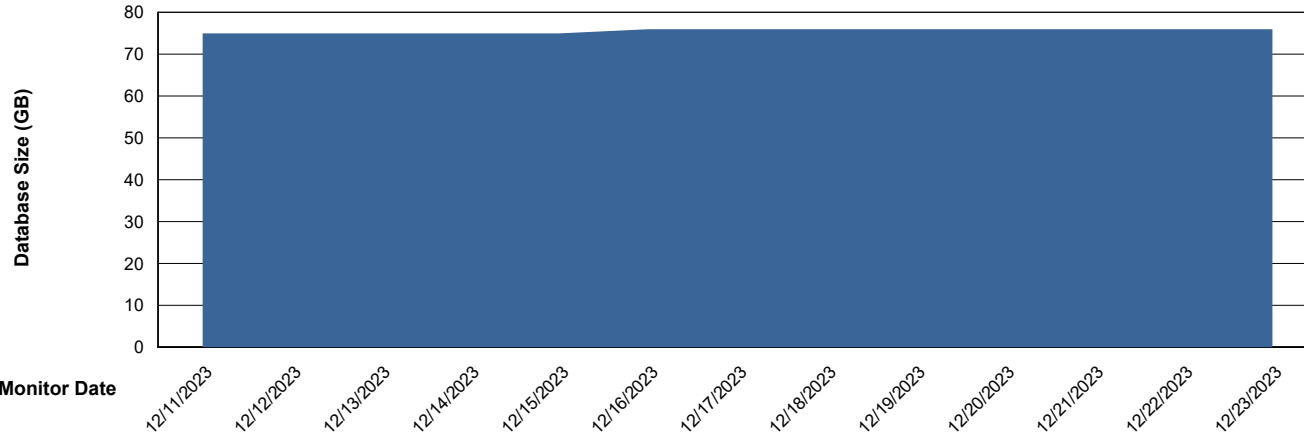

DB Processes Max 1,000

Weekly SLA Customer Report

Customer ECL_Production
 Database ID 156

DATABASE SIZE ECL_PRD_ECLABS_ABS1

Database growth over last month

Database Tablespace ECL_PRD_ECLABS_ABS1

| Date | Tablespace Name | Filesize (Gb) | Usedsize (Gb) | Percentage free |
|------------|-----------------|---------------|---------------|-----------------|
| 12/23/2023 | ABSDATA | 81 | 54 | 33 |
| | INDX | 10 | 6 | 39 |
| 12/22/2023 | ABSDATA | 81 | 54 | 33 |
| | INDX | 10 | 6 | 39 |
| 12/21/2023 | ABSDATA | 81 | 54 | 33 |
| | INDX | 10 | 6 | 39 |
| 12/20/2023 | ABSDATA | 81 | 54 | 33 |
| | INDX | 10 | 6 | 39 |
| 12/19/2023 | ABSDATA | 81 | 54 | 33 |
| | INDX | 10 | 6 | 39 |
| 12/18/2023 | ABSDATA | 81 | 54 | 33 |
| | INDX | 10 | 6 | 39 |
| 12/17/2023 | ABSDATA | 81 | 54 | 33 |
| | INDX | 10 | 6 | 39 |

Weekly SLA Customer Report

Customer ECL_Production
Database ID 156

Standby Database Health ECL_Production

Recovery lag for last 7 days

Weekly SLA Customer Report

Customer ECL_Production
Database ID 156

ABSSolute Application Server Services