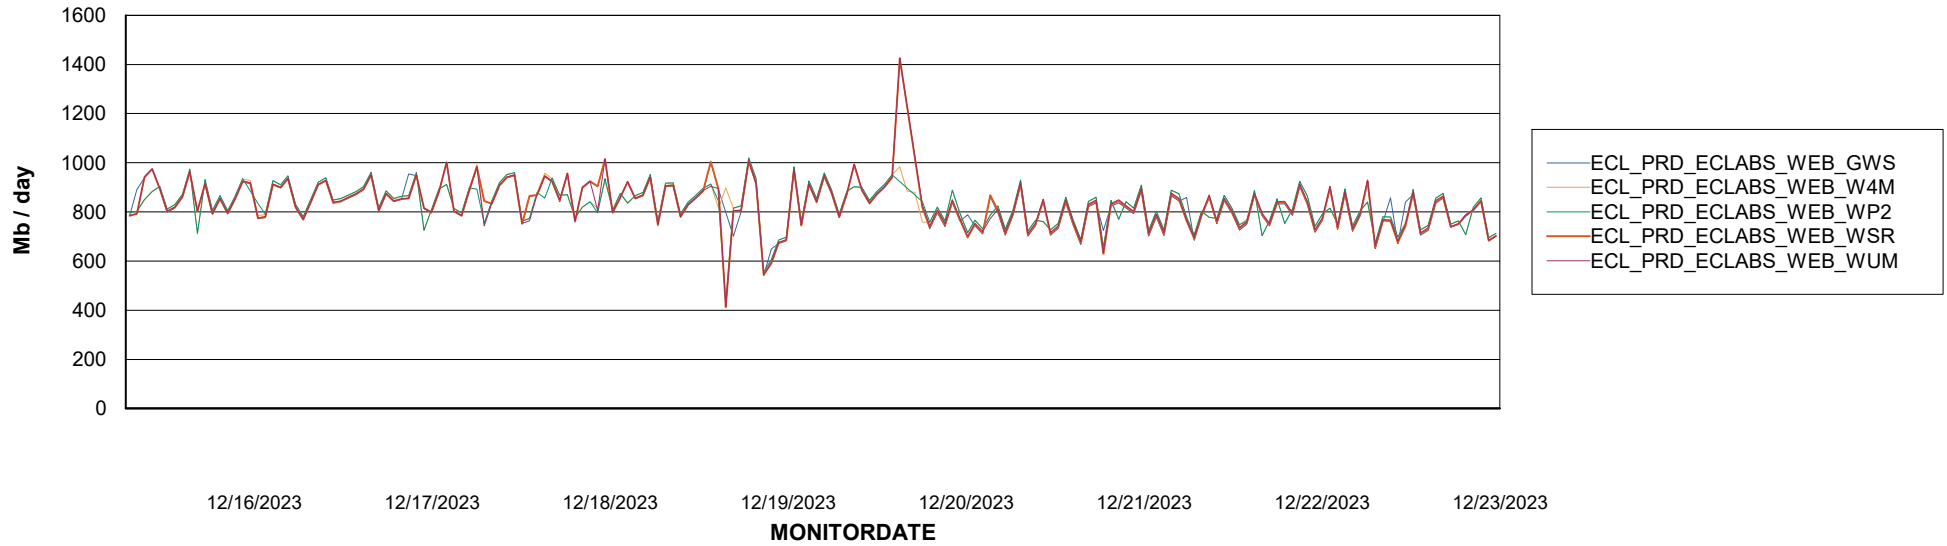

ABSSolute Web Component Services

Avg memory used per ABS Web component