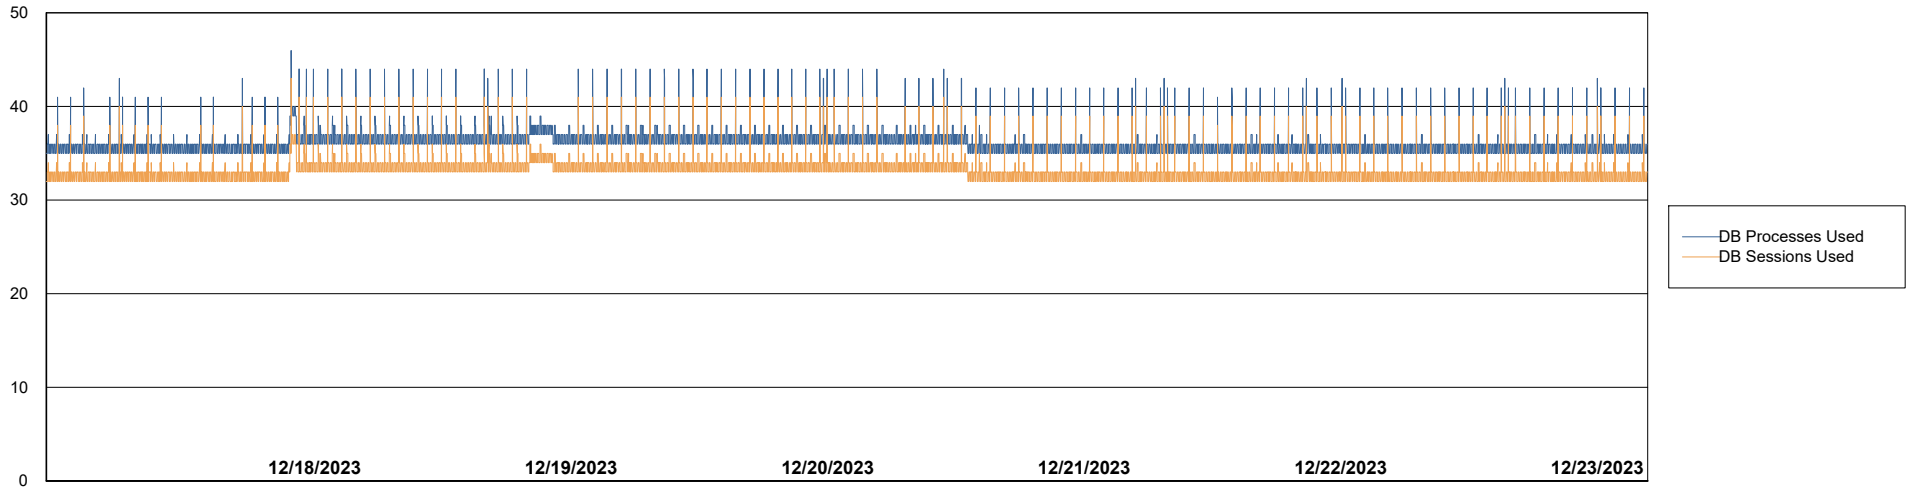

Database Performance ECL_PRD_ECLABS-TEST_HSBABS1

DB Processes Max 1,000