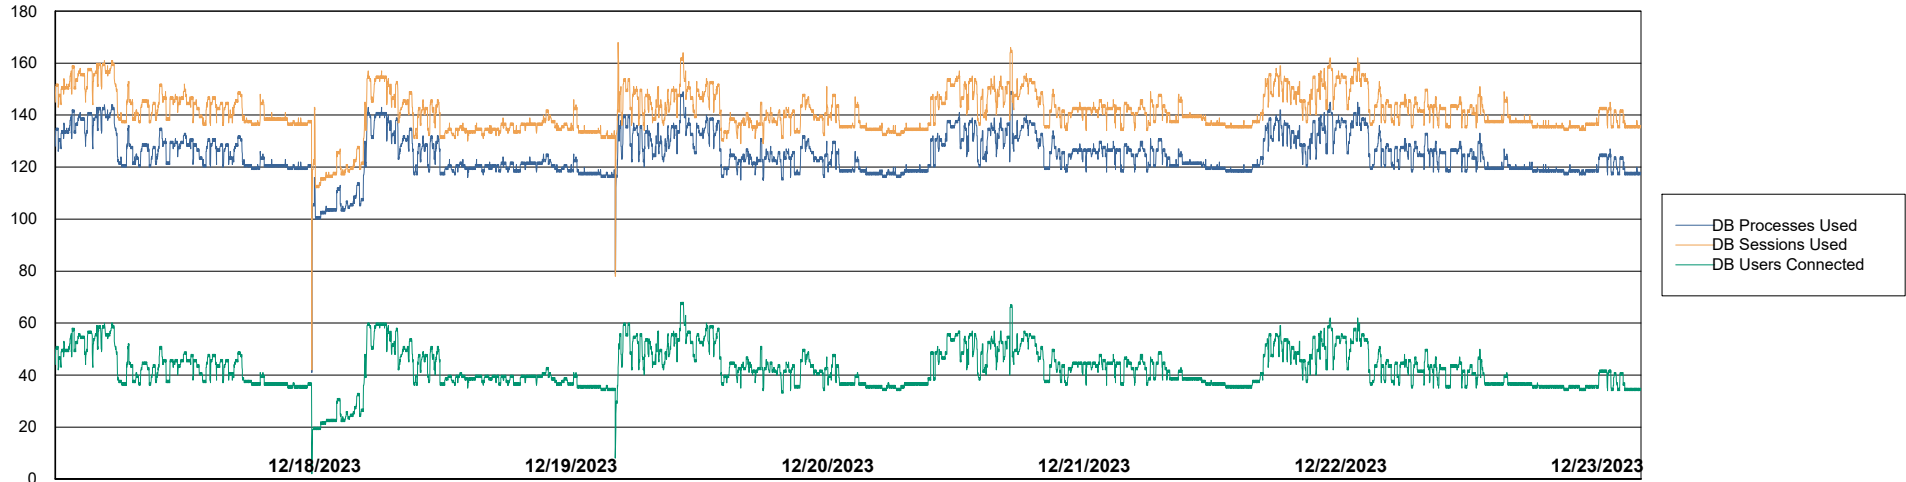

Weekly SLA Customer Report

Customer ECL_Production
Database ID 156

Harddisk Usage ECL_PRD_ECLABS-WEB

| | Free disk space on C: (%) | Total disk space on C: (Gb) | Used disk space on C: (Gb) |
|------------|---------------------------|-----------------------------|----------------------------|
| 12/23/2023 | 52 | 99 | 47 |
| 12/22/2023 | 53 | 99 | 47 |
| 12/21/2023 | 53 | 99 | 47 |
| 12/20/2023 | 53 | 99 | 47 |
| 12/19/2023 | 53 | 99 | 47 |
| 12/18/2023 | 53 | 99 | 47 |
| 12/17/2023 | 53 | 99 | 47 |

Weekly SLA Customer Report

Customer ECL_Production
Database ID 156

Database Performance ECL_PRD_ECLABS_ABS1

Weekly SLA Customer Report

Customer ECL_Production
Database ID 156

Database Performance ECL_PRD_ECLABS-TEST_HSBABS1