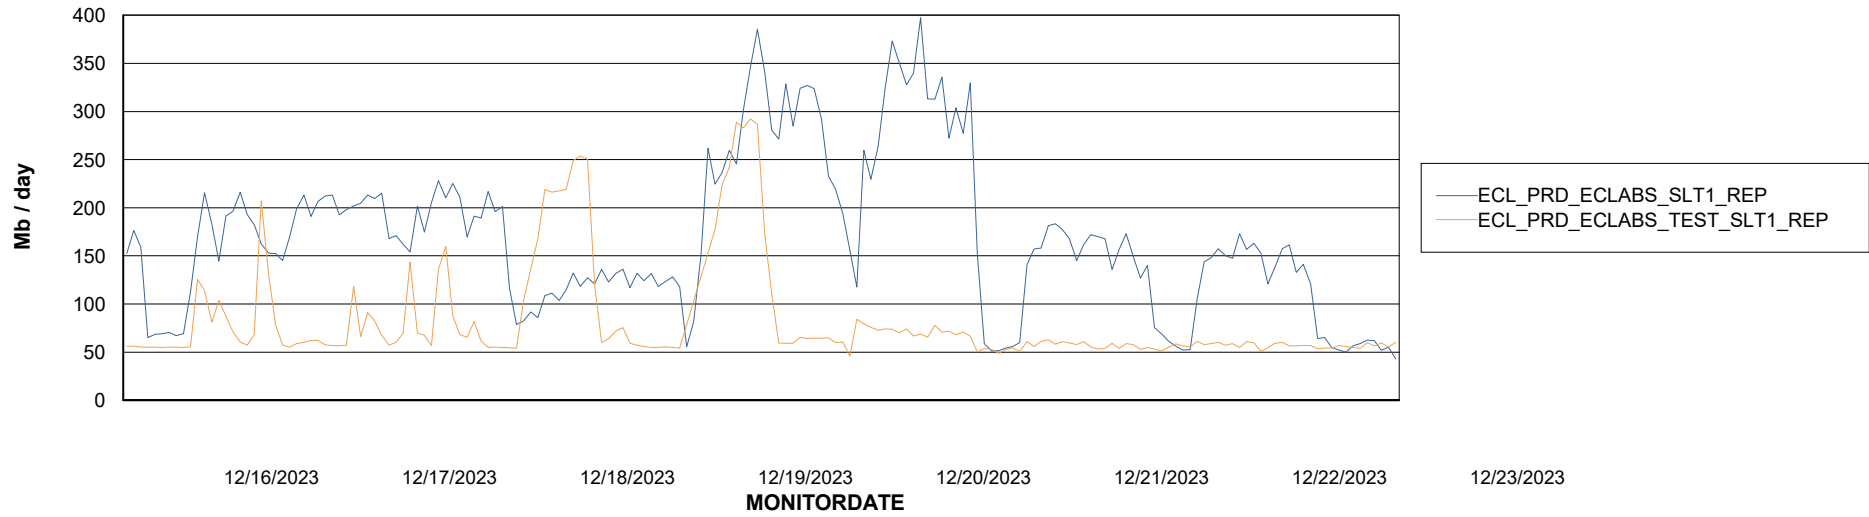

Avg memory used per ABS Server Service

Avg users per day per ABS server

Weekly SLA Customer Report

Customer ECL_Production
Database ID 156

ABSSolute Application ReportServer Services

Avg memory used per ReportServer Service