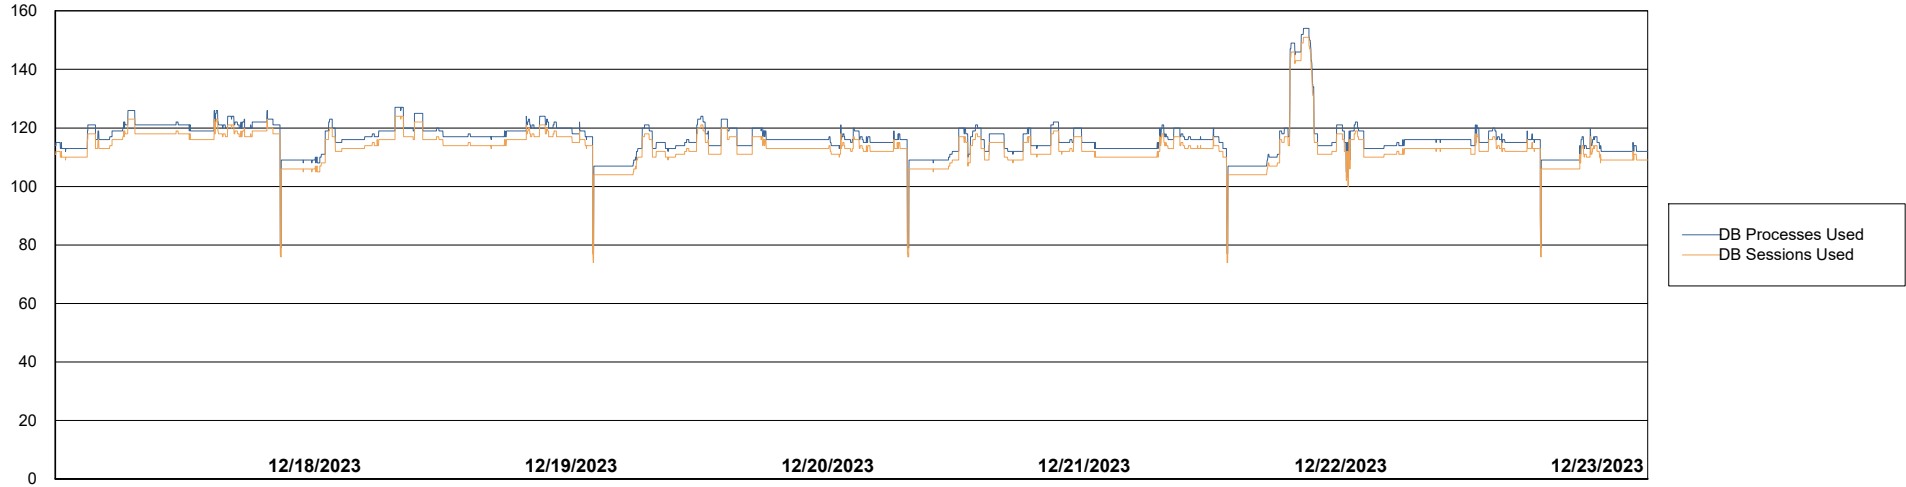

Database Performance DFD_PRD_S-S-ORACLE01-F_ABS1

DB Processes Max 4
DB Processes Max 600