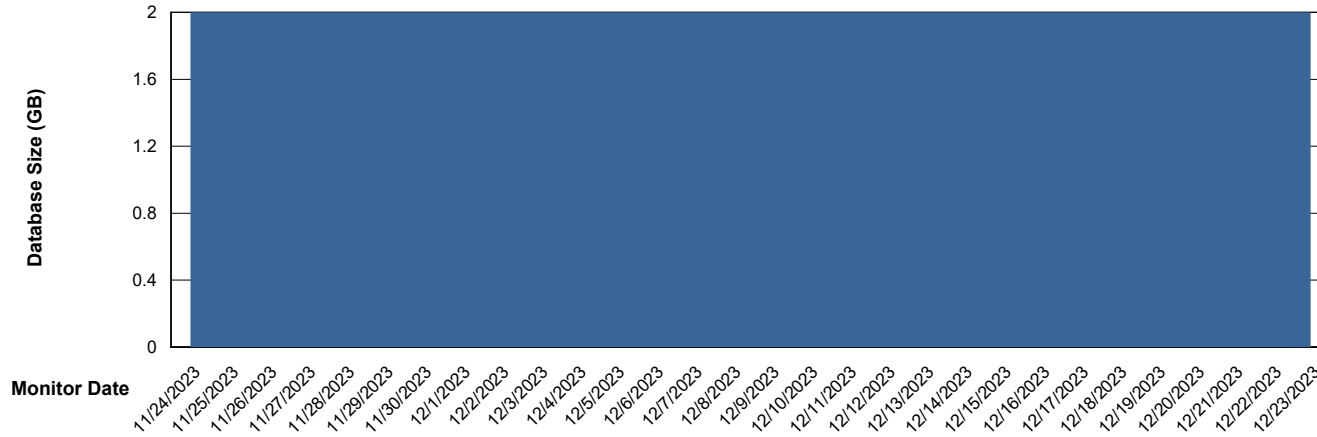

DATABASE SIZE DFD_PRD_S-S-ABSBI-V_ABS1

Database growth over last month