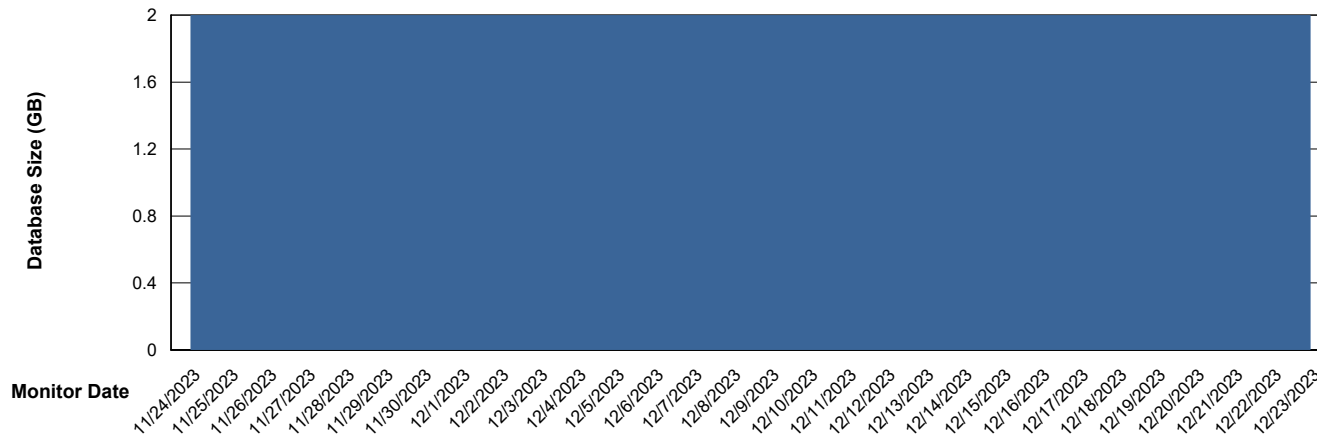

# Weekly SLA Customer Report

Customer DFD\_Production  
Database ID 39

DATABASE SIZE DFD\_PRD\_S-S-ABSBI-V\_ABS1

### Database growth over last month

DATABASE SIZE DFD\_PRD\_S-S-ORACLE01-F\_ABS1

### Database growth over last month