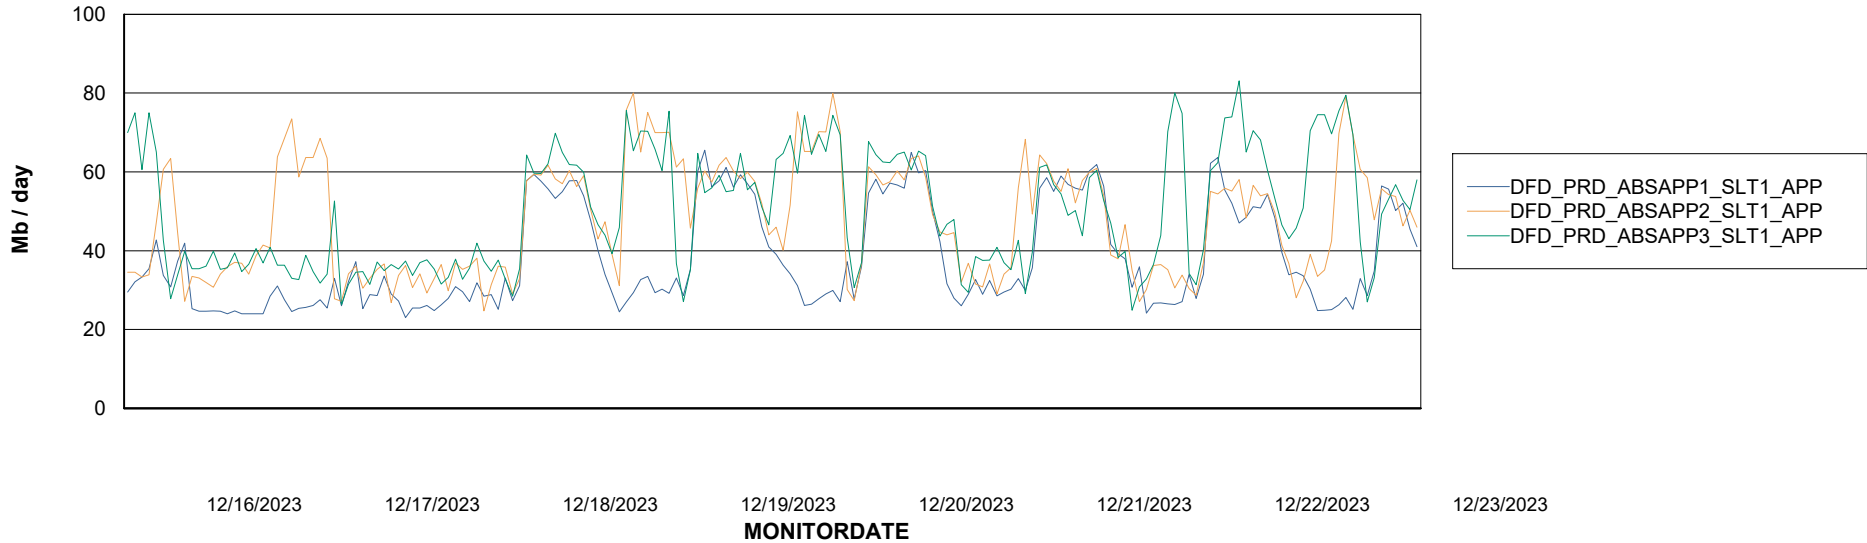

ABSSolute Application Server Services

Avg memory used per ABS Server Service