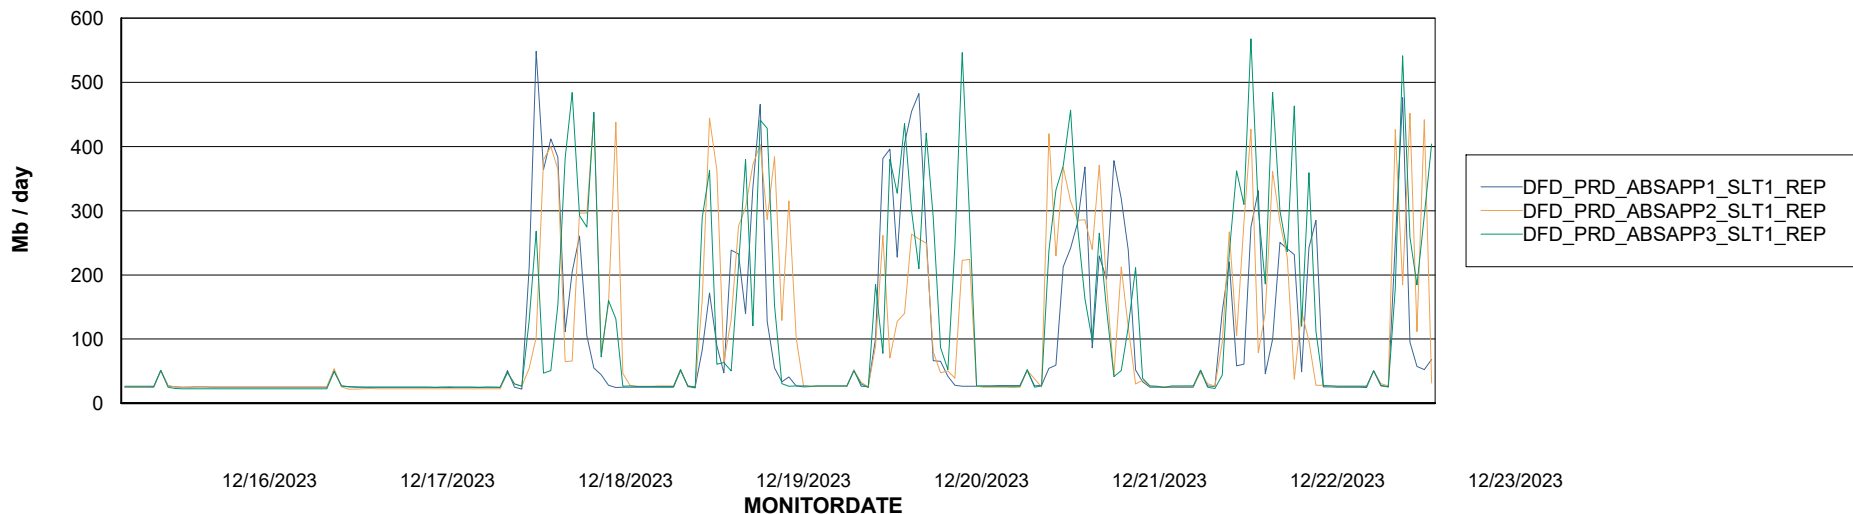

ABSSolute Application ReportServer Services

Avg memory used per ReportServer Service