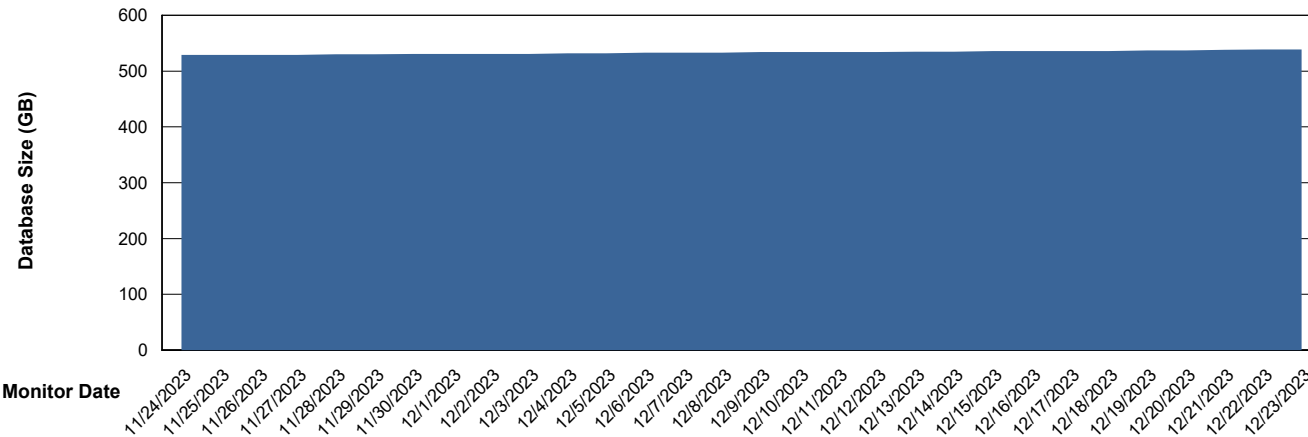

DB Processes Max 1,000

Weekly SLA Customer Report

Customer CUS_Production (24/7)
 Database ID 131

DATABASE SIZE CUS_PRD_ABSDB1_ABS1

Database growth over last month

Database Tablespace CUS_PRD_ABSDB1_ABS1

Date	Tablespace Name	Filesize (Gb)	Usedsize (Gb)	Percentage free
12/23/2023	ABSDATA	244	202	17
	INDX	388	322	17
12/22/2023	ABSDATA	244	202	17
	INDX	388	321	17
12/21/2023	ABSDATA	244	202	17
	INDX	388	321	17
12/20/2023	ABSDATA	244	202	17
	INDX	388	321	17
12/19/2023	ABSDATA	244	201	17
	INDX	388	320	17
12/18/2023	ABSDATA	244	201	18
	INDX	388	320	17
12/17/2023	ABSDATA	244	201	18
	INDX	388	320	18

Weekly SLA Customer Report

Customer CUS_Production (24/7)
Database ID 131

Standby Database Health CUS_Production (24/7)

Recovery lag for last 7 days

Weekly SLA Customer Report

Customer CUS_Production (24/7)
Database ID 131