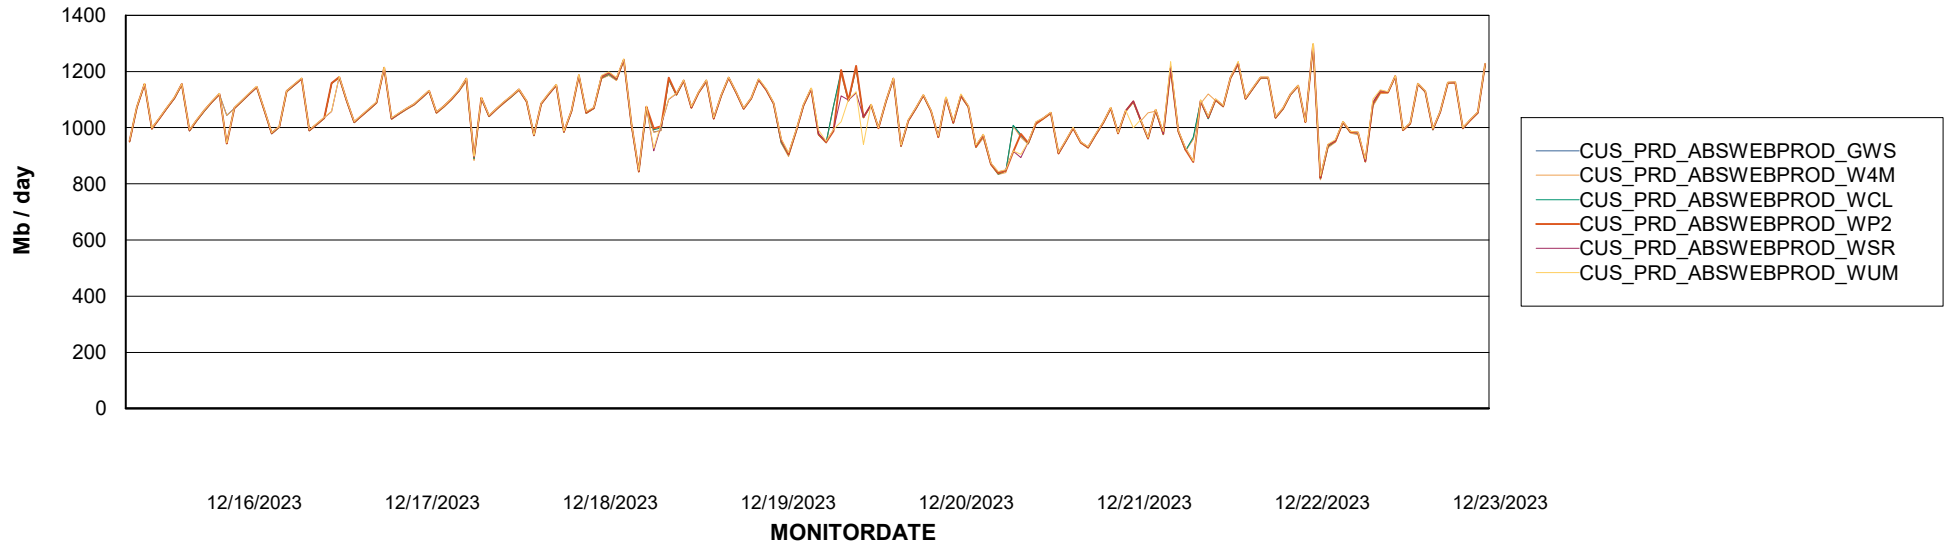

Avg memory used per ReportServer Service

Weekly SLA Customer Report

Customer CUS_Production (24/7)
Database ID 131

ABSSolute Web Component Services

Avg memory used per ABS Web component

Weekly SLA Customer Report