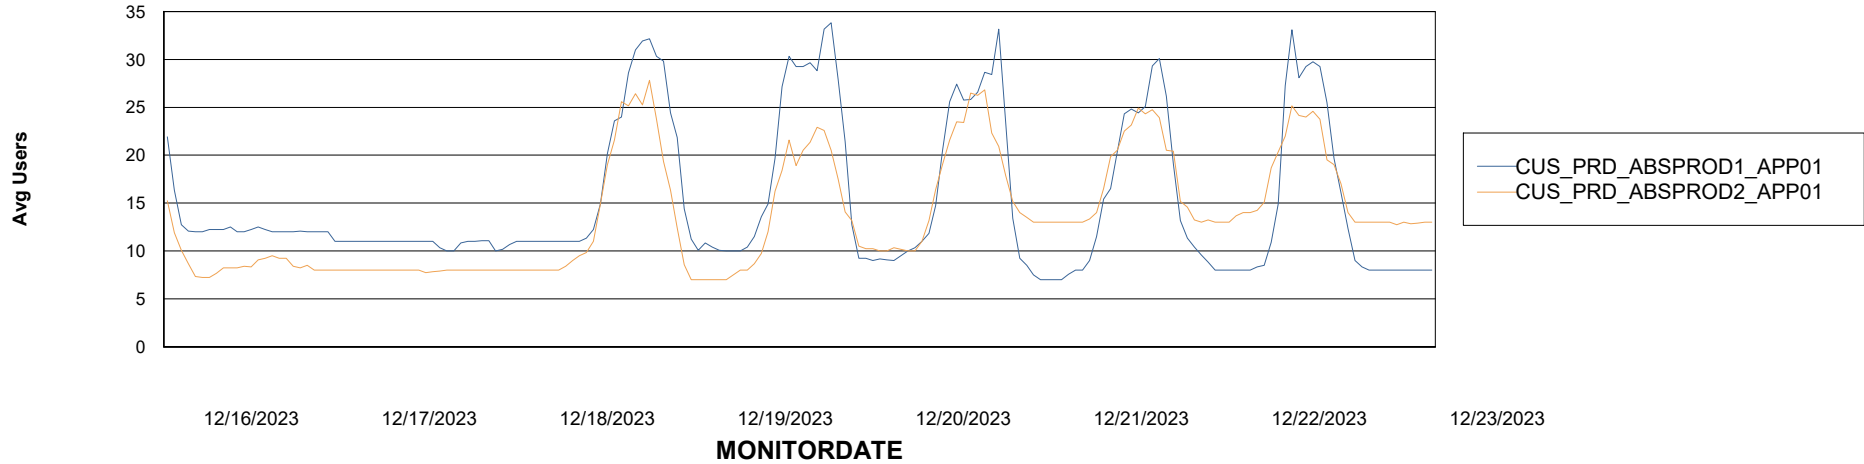

Avg users per day per ABS server