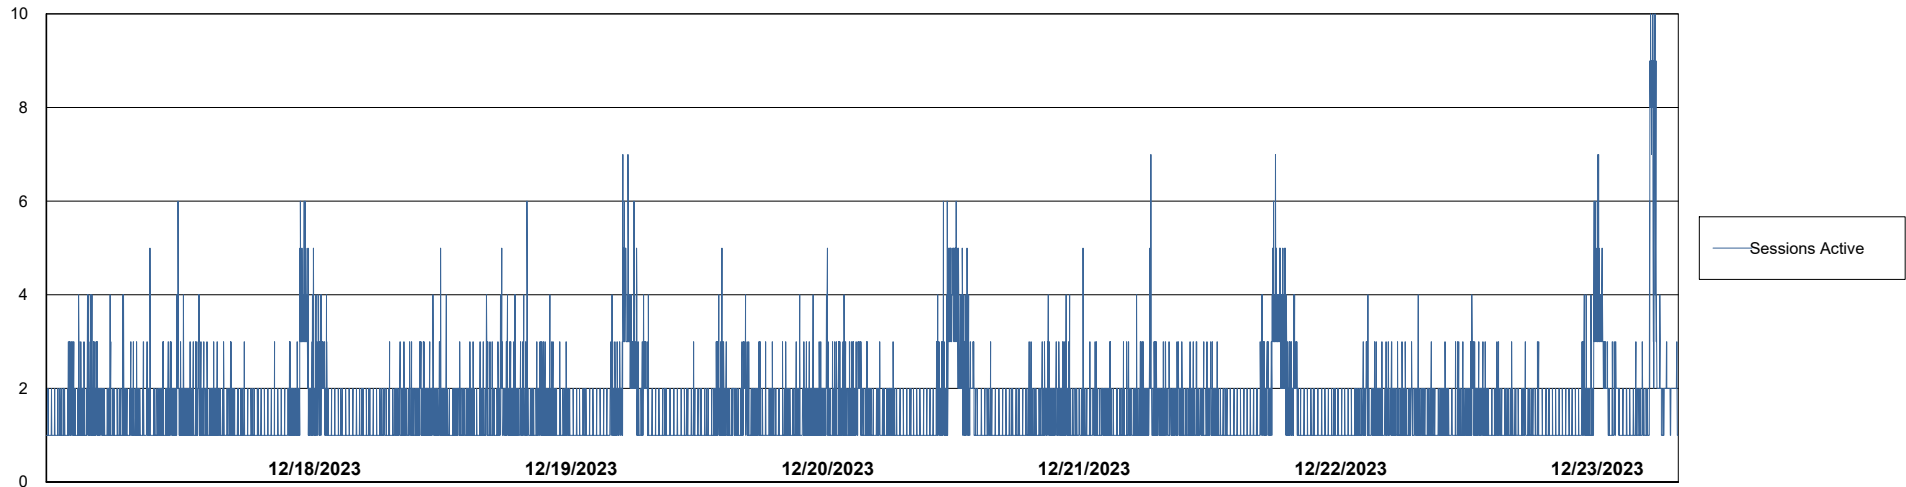

Weekly SLA Customer Report

Customer CUS_Production (24/7)
Database ID 131

Harddisk Usage CUS_PRD_ABSWEBPROD

	Free disk space on C: (%)	Total disk space on C: (Gb)	Used disk space on C: (Gb)
12/23/2023	89	199	22
12/22/2023	89	199	22
12/21/2023	89	199	22
12/20/2023	89	199	22
12/19/2023	89	199	22
12/18/2023	89	199	22
12/17/2023	89	199	22

Weekly SLA Customer Report

Customer CUS_Production (24/7)
Database ID 131

Database Performance CUS_PRD_ABSDB1_ABS1

Weekly SLA Customer Report

Customer CUS_Production (24/7)
Database ID 131

Database Performance CUS_PRD_ABSDB2_HSBABS1