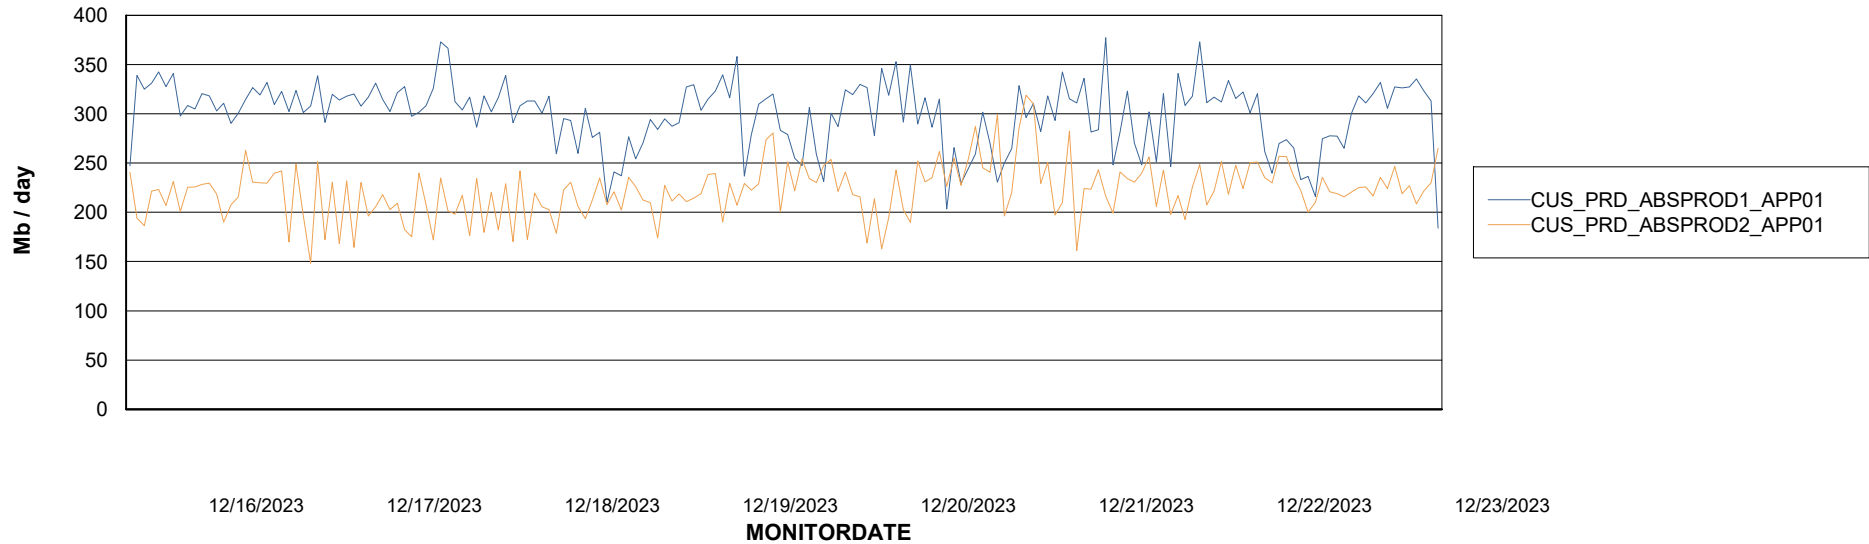

ABSSolute Application Server Services

Avg memory used per ABS Server Service