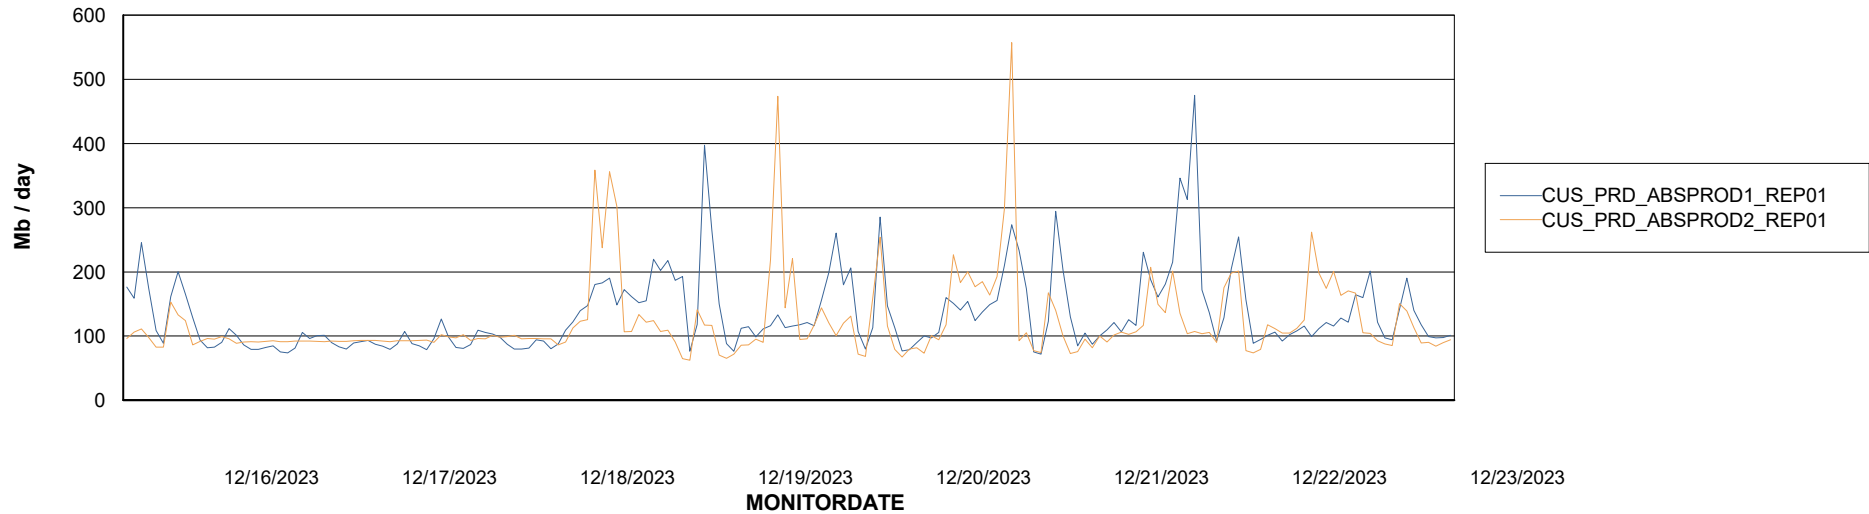

ABSSolute Application ReportServer Services

Avg memory used per ReportServer Service