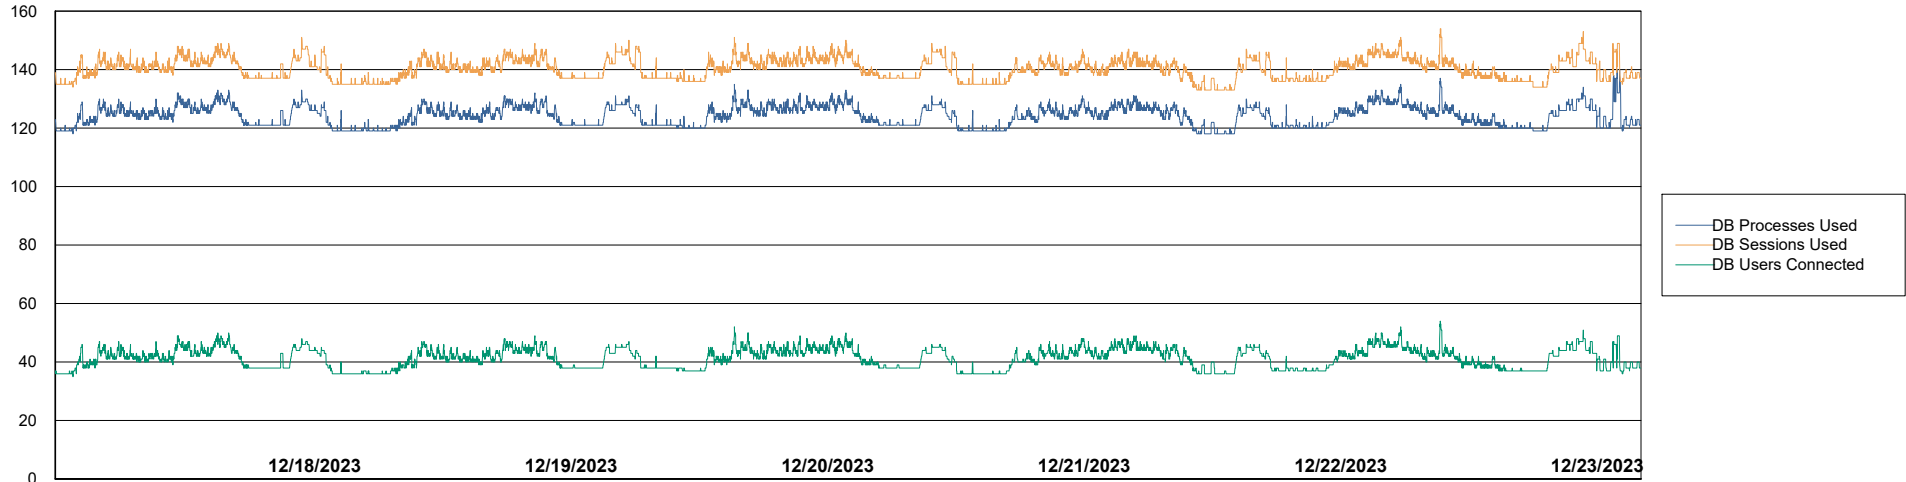

Database Performance CUS_PRD_ABSDB1_ABS1