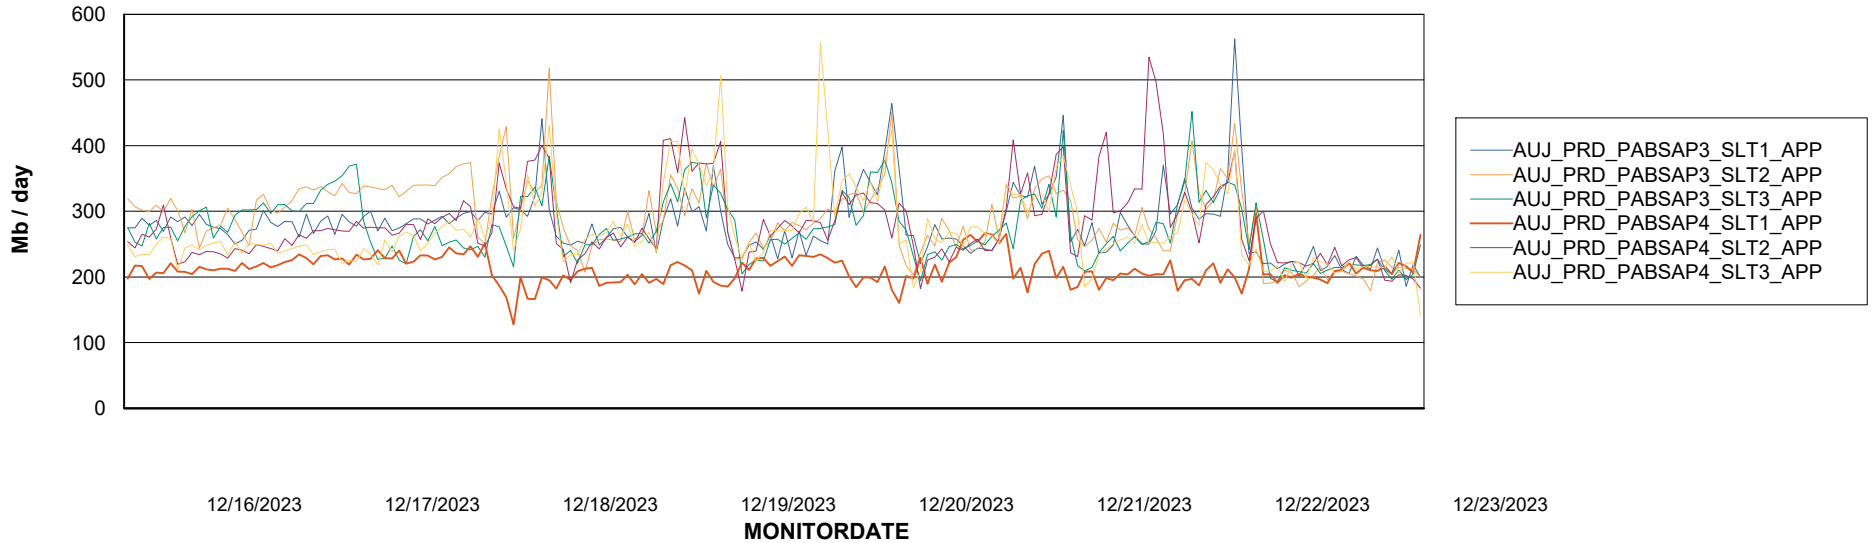

ABSSolute Application Server Services

Avg memory used per ABS Server Service