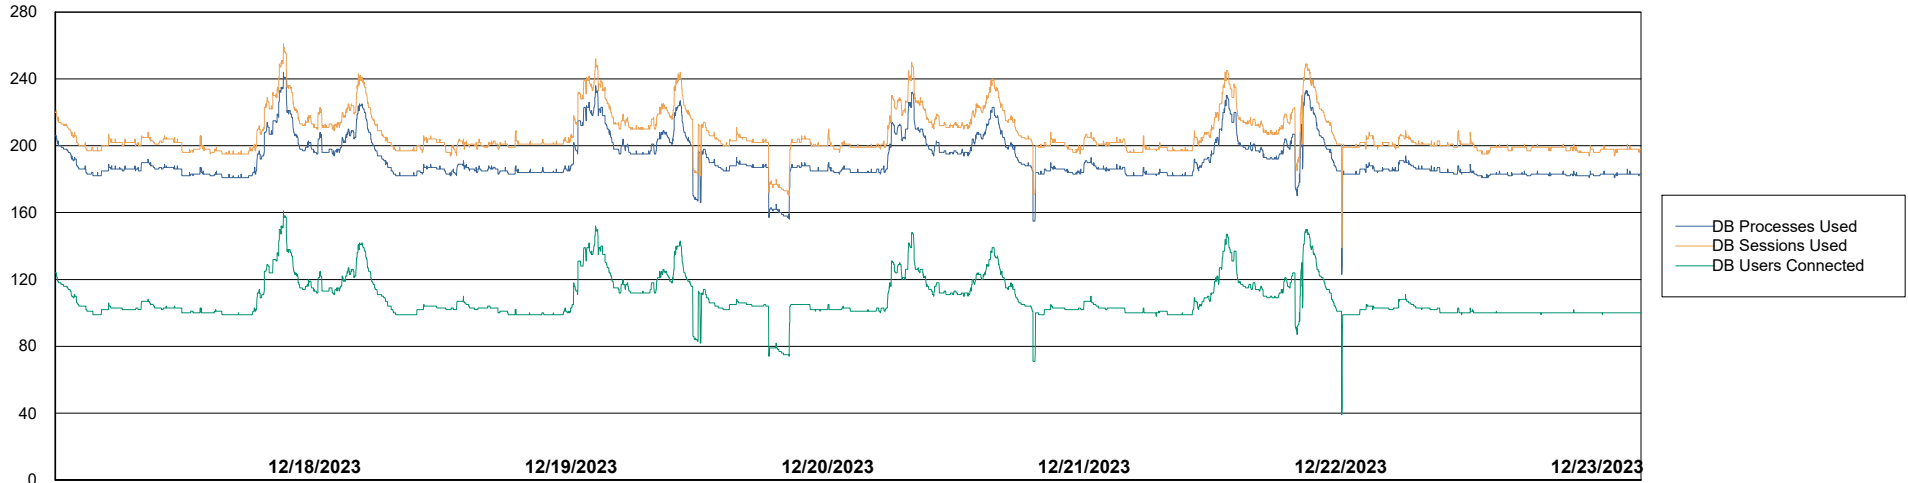

Weekly SLA Customer Report

Customer AUJ_Production
Database ID 185

Database Performance AUJ_BI2_DB

Weekly SLA Customer Report

Customer AUJ_Production
Database ID 185

Database Performance AUJ_DB2_Primary

Weekly SLA Customer Report