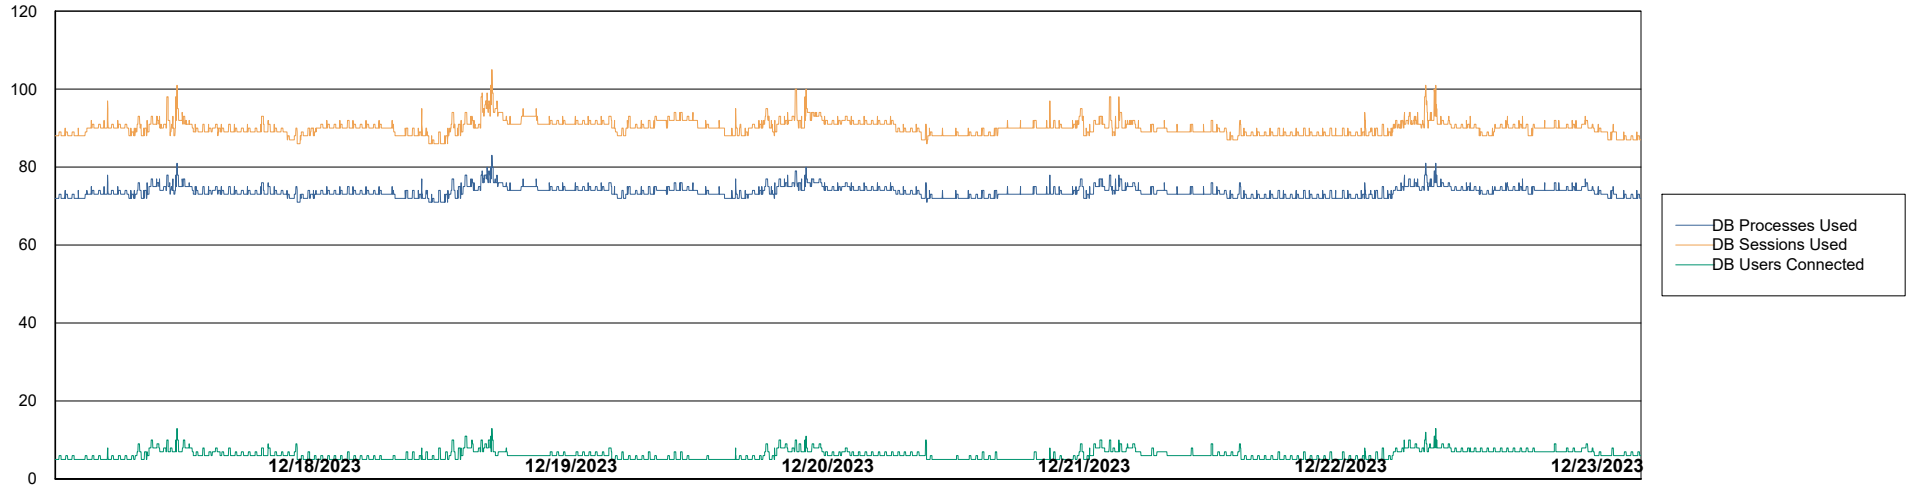

Database Performance AUJ_BI2_DB