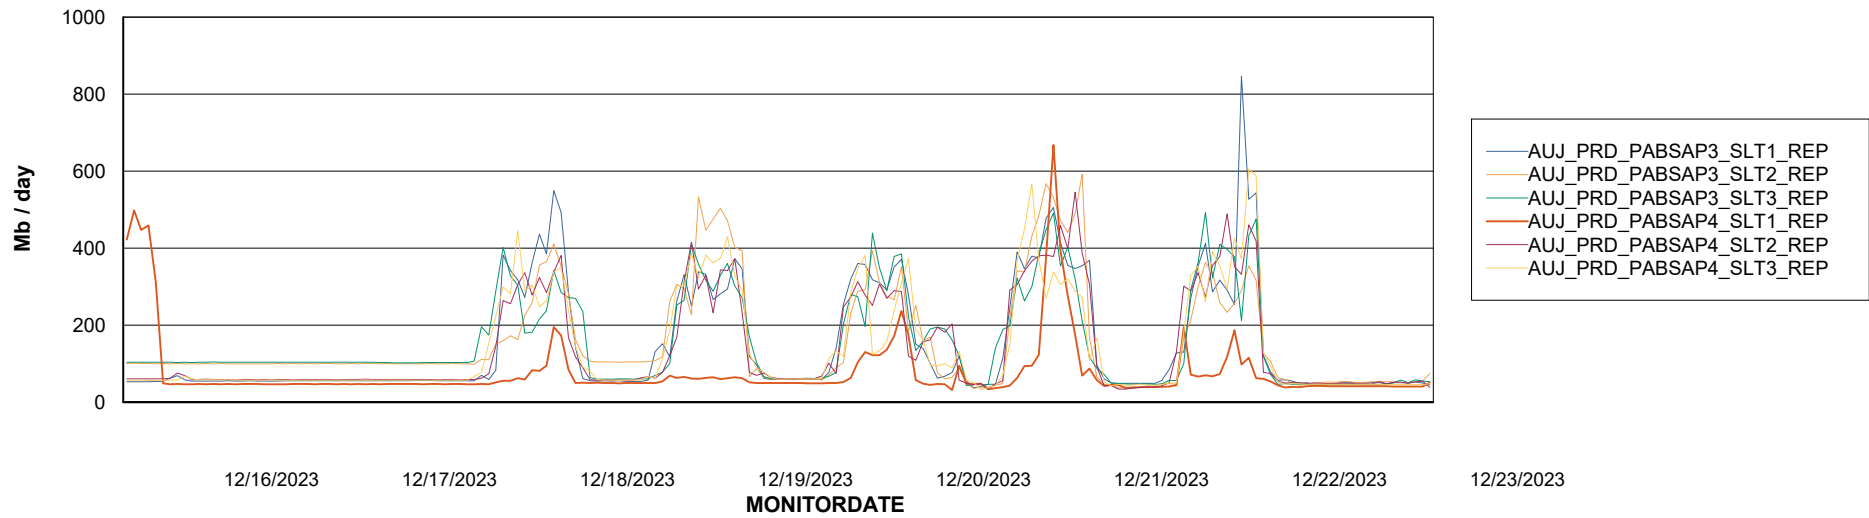

ABSSolute Application ReportServer Services

Avg memory used per ReportServer Service