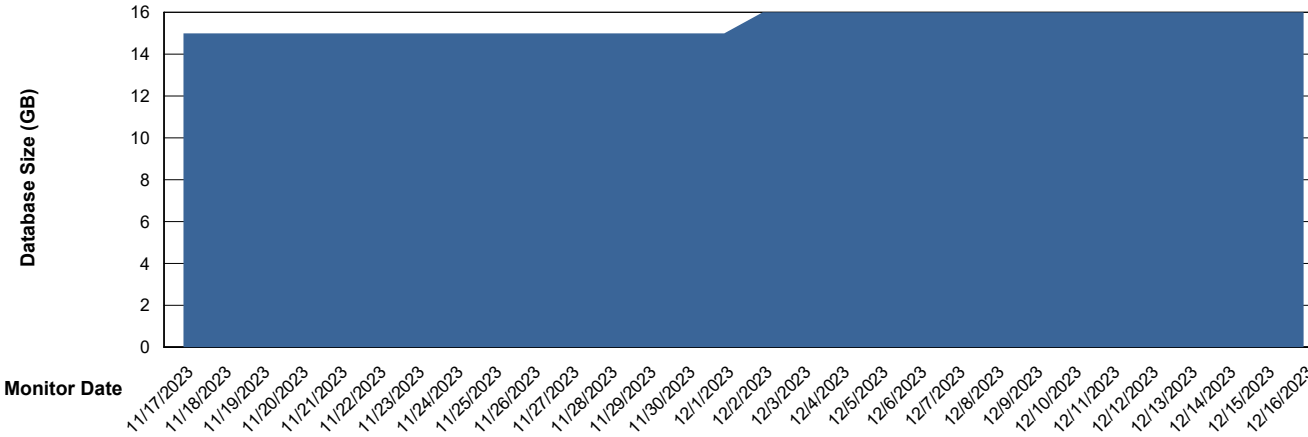

Weekly SLA Customer Report

Customer XMX Production (24/7)
Database ID 146

Database Performance XMX_PROD_ABSDB01_PRDB_ABS1

Weekly SLA Customer Report

Customer XMX Production (24/7)
Database ID 146

Database Performance XMX_PROD_ABSDB02_SBDB_HSBABS1

DB Processes Max 0
DB Processes Max 4
DB Processes Max 1,000

Weekly SLA Customer Report

Customer XMX Production (24/7)
 Database ID 146

DATABASE SIZE XMX_PROD_ABSDB01_PRDB_ABS1

Database growth over last month

Database Tablespace XMX_PROD_ABSDB01_PRDB_ABS1

Date	Tablespace Name	Filesize (Gb)	Usedsize (Gb)	Percentage free
12/16/2023	ABSDATA	4	3	34
	INDX	8	0	100
12/15/2023	ABSDATA	4	3	35
	INDX	8	0	100
12/14/2023	ABSDATA	4	3	35
	INDX	8	0	100
12/13/2023	ABSDATA	4	3	36
	INDX	8	0	100
12/12/2023	ABSDATA	4	3	37
	INDX	8	0	100
12/11/2023	ABSDATA	4	3	37
	INDX	8	0	100
12/10/2023	ABSDATA	4	2	38
	INDX	8	0	100