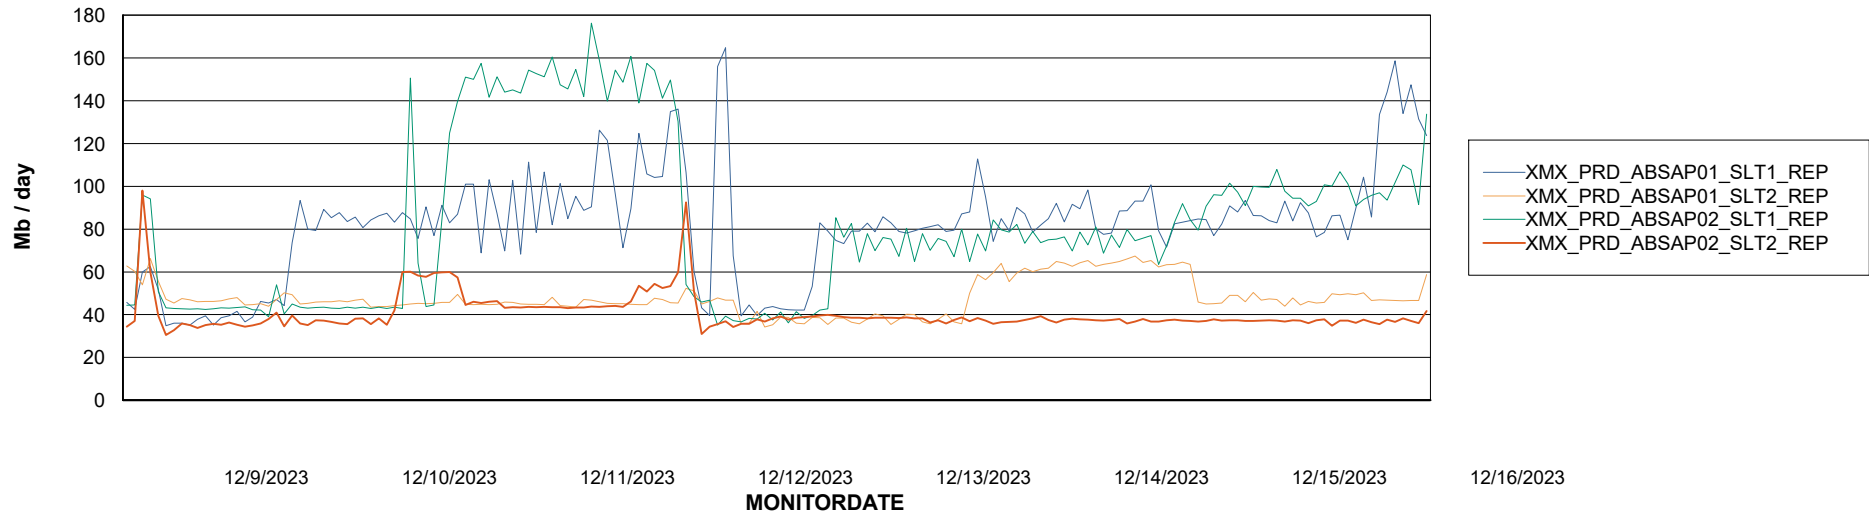

Weekly SLA Customer Report

Customer XMX Production (24/7)
Database ID 146

ABSSolute Application Server Services

Avg memory used per ABS Server Service

Avg users per day per ABS server

Weekly SLA Customer Report

Customer XMX Production (24/7)
Database ID 146

ABSSolute Application ReportServer Services

Avg memory used per ReportServer Service

Weekly SLA Customer Report

Customer XMX Production (24/7)
Database ID 146