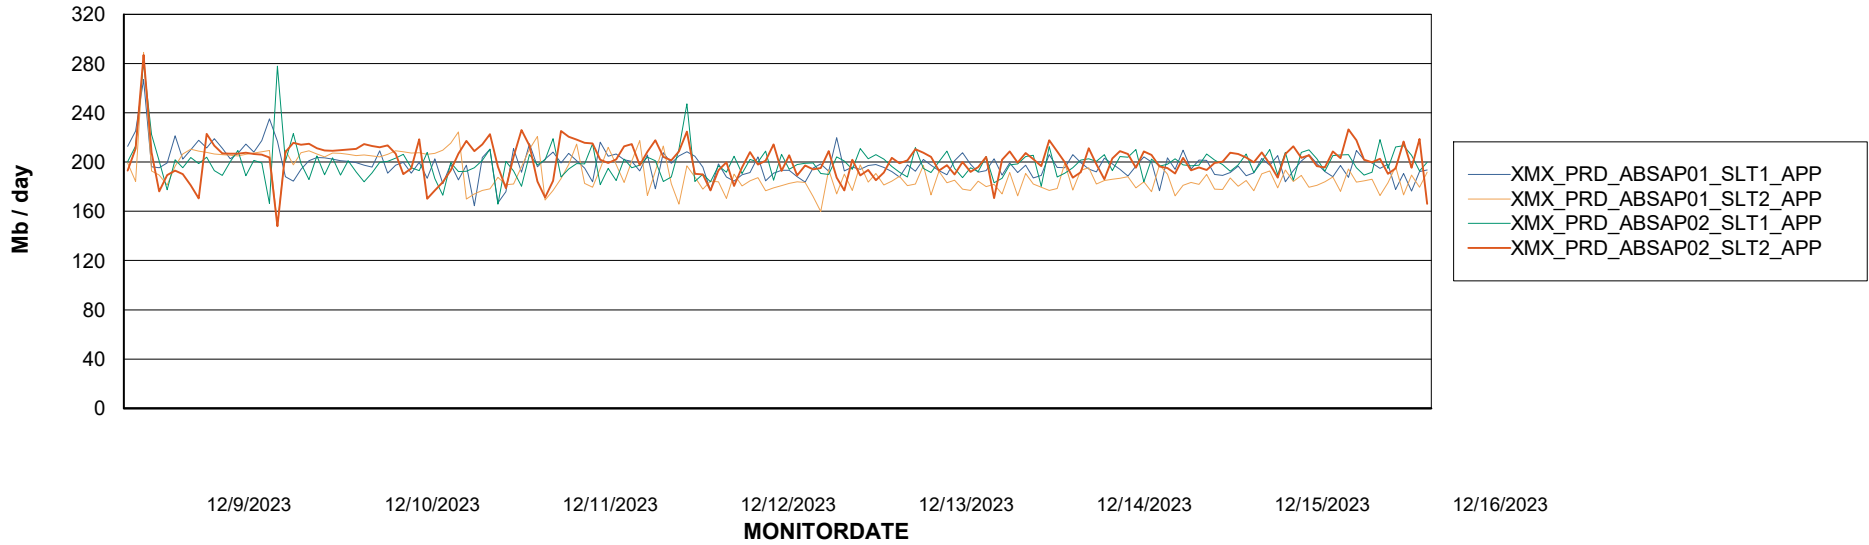

Database Tablespace XMX_PROD_ABSDB01_PRDB_ABS1

Date	Tablespace Name	Filesize (Gb)	Usedsize (Gb)	Percentage free
12/16/2023	ABSDATA	4	3	34
	INDX	8	0	100
12/15/2023	ABSDATA	4	3	35
	INDX	8	0	100
12/14/2023	ABSDATA	4	3	35
	INDX	8	0	100
12/13/2023	ABSDATA	4	3	36
	INDX	8	0	100
12/12/2023	ABSDATA	4	3	37
	INDX	8	0	100
12/11/2023	ABSDATA	4	3	37
	INDX	8	0	100
12/10/2023	ABSDATA	4	2	38
	INDX	8	0	100

Weekly SLA Customer Report

Customer XMX Production (24/7)
Database ID 146

ABSSolute Application Server Services

Avg memory used per ABS Server Service

Avg users per day per ABS server

Weekly SLA Customer Report