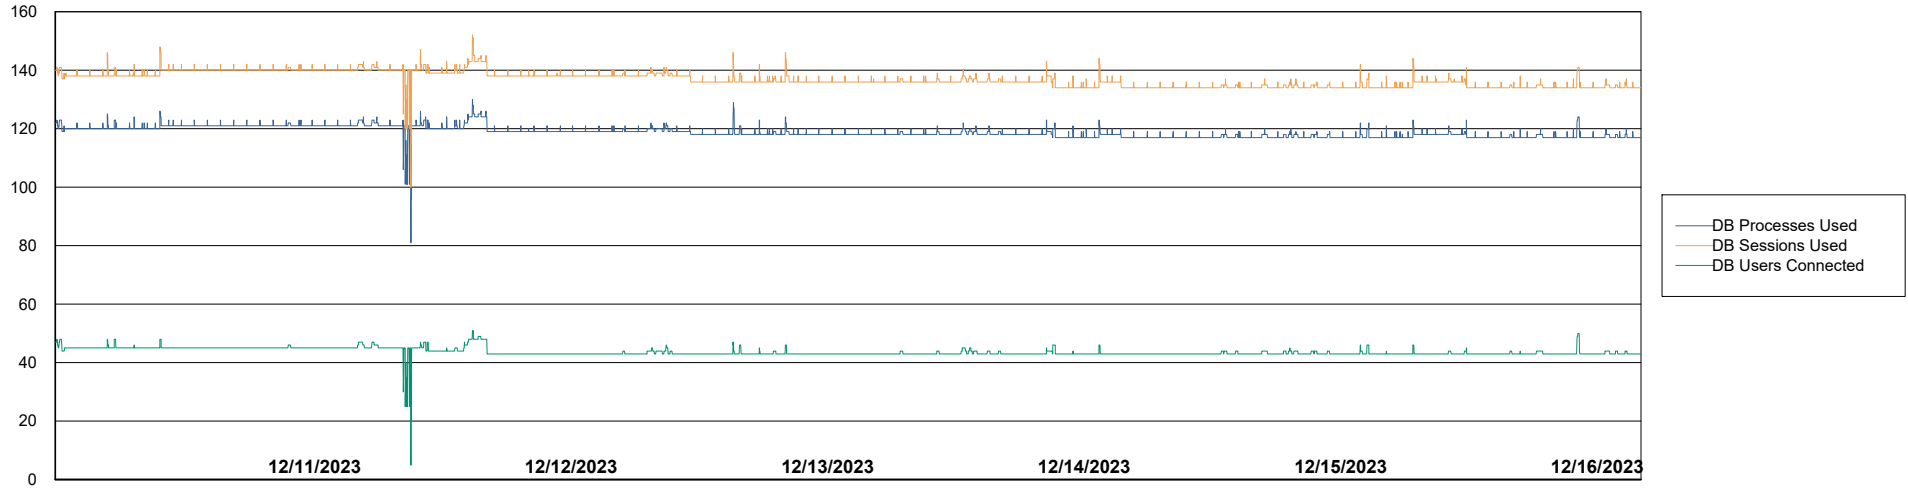

Harddisk Usage XMX_PROD_ABSWEB02

	Free disk space on / (%)	Total disk space on / (Gb)	Used disk space on / (Gb)	Free disk space on /abs (%)	Total disk space on /abs (Gb)	Used disk space on /abs (Gb)
12/16/2023	95	150	7	83	50	8
12/15/2023	95	150	7	83	50	8
12/14/2023	95	150	7	83	50	8
12/13/2023	95	150	7	83	50	8
12/12/2023	95	150	7	83	50	8
12/11/2023	95	150	7	84	50	8
12/10/2023	95	150	7	84	50	8

Weekly SLA Customer Report

Customer XMX Production (24/7)
Database ID 146

Database Performance XMX_PROD_ABSDB01_PRDB_ABS1

Weekly SLA Customer Report

Customer XMX Production (24/7)
Database ID 146

Database Performance XMX_PROD_ABSDB02_SBDB_HSBABS1