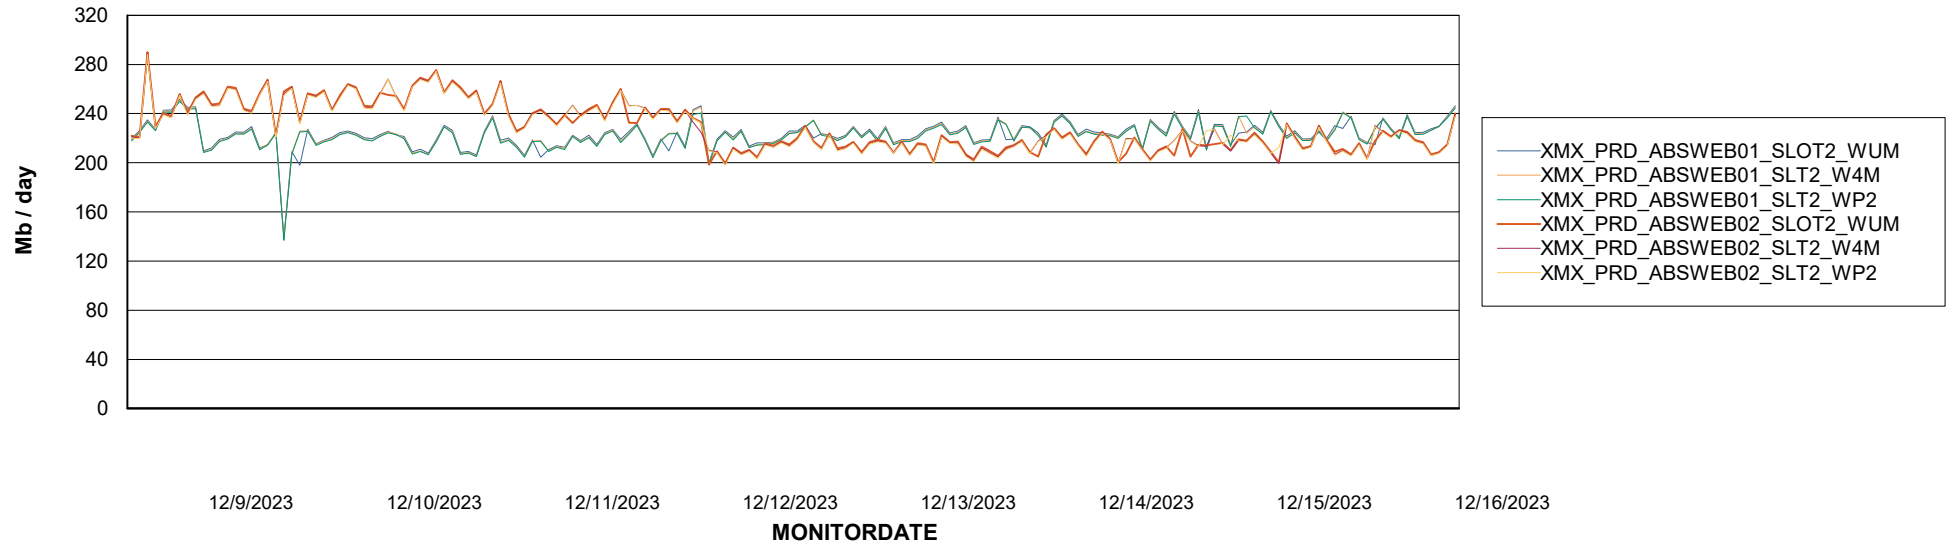

ABSolute Web Component Services

Avg memory used per ABS Web component