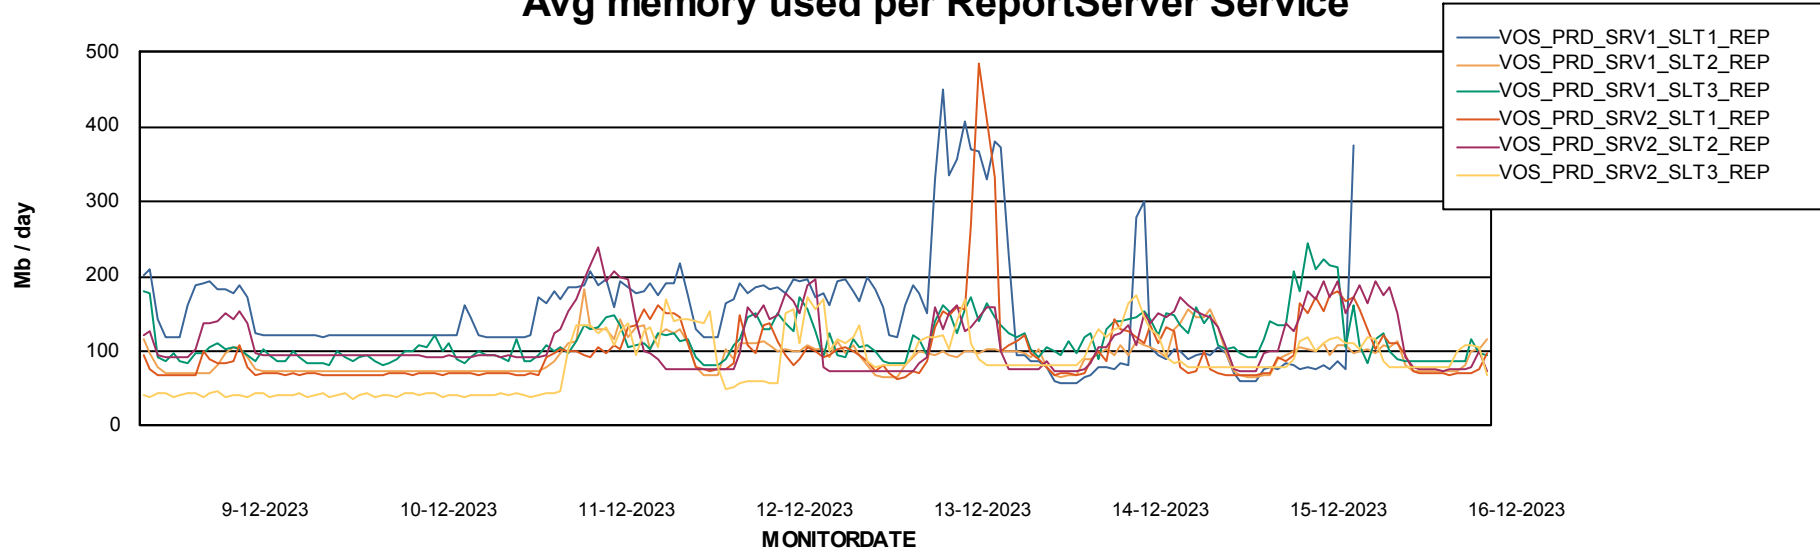

ABSSolute Application ReportServer Services

Avg memory used per ReportServer Service