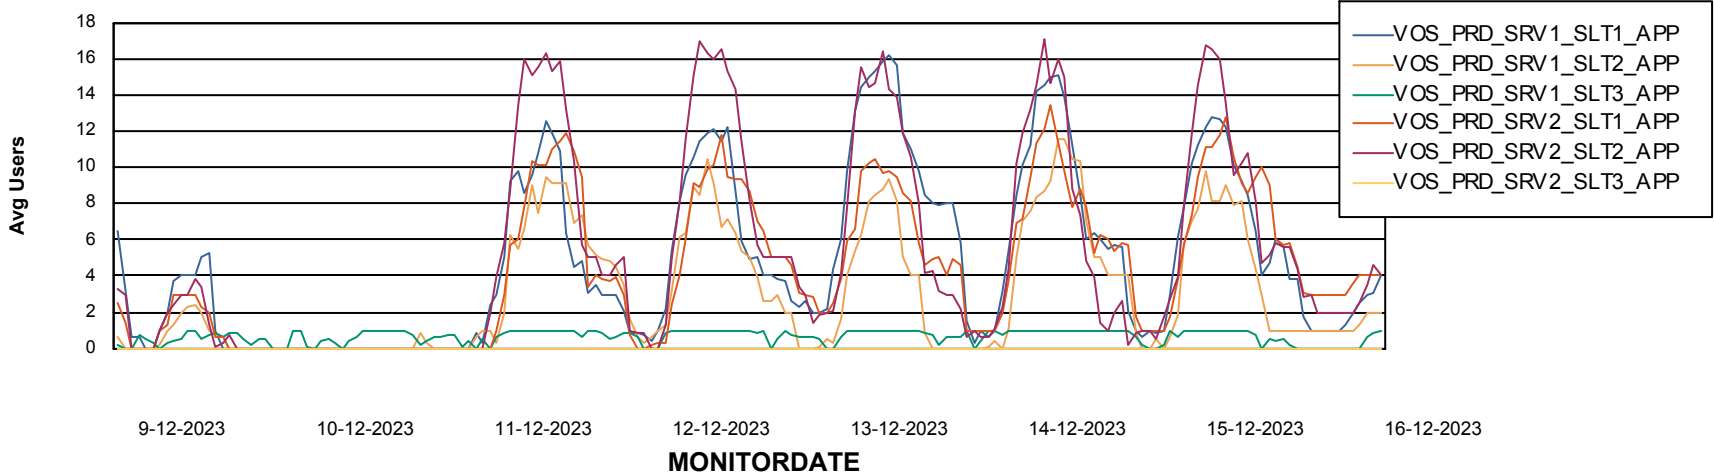

Avg users per day per ABS server