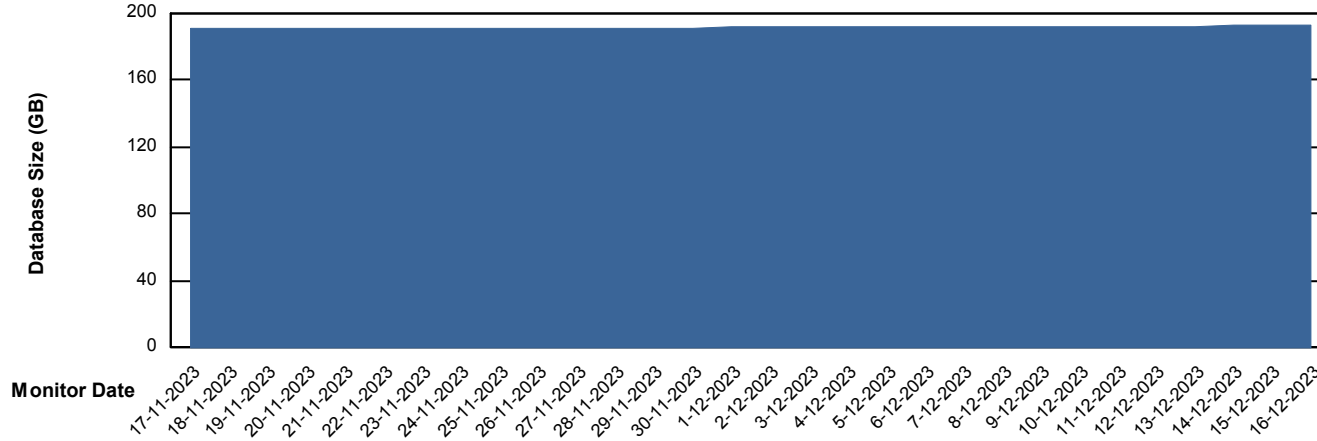

DATABASE SIZE VOSDB_BI

Database growth over last month