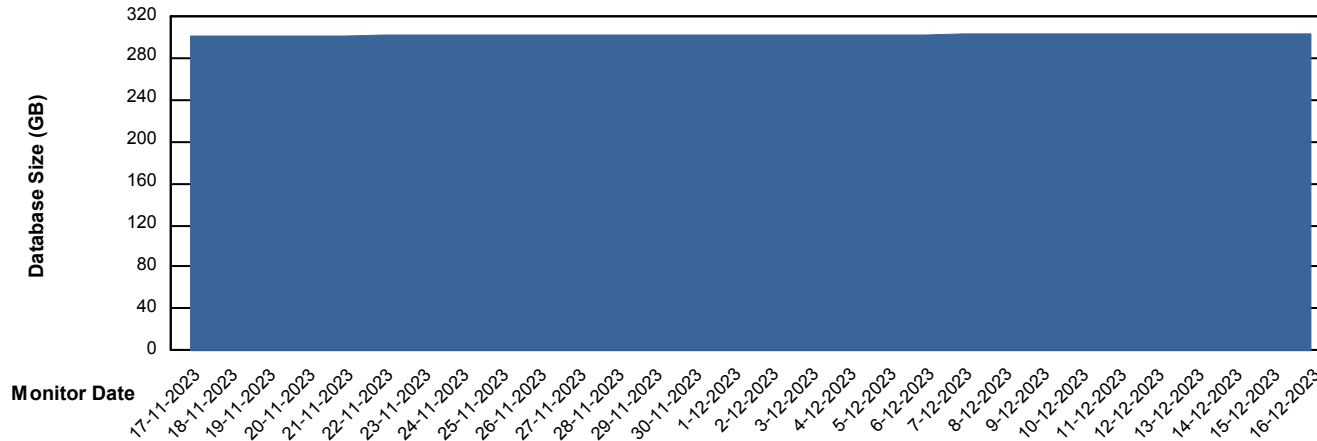

# Weekly SLA Customer Report

Customer VOS\_Production  
Database ID 143

DATABASE SIZE VOSDB\_BI

### Database growth over last month

DATABASE SIZE VOSDB\_Production

### Database growth over last month