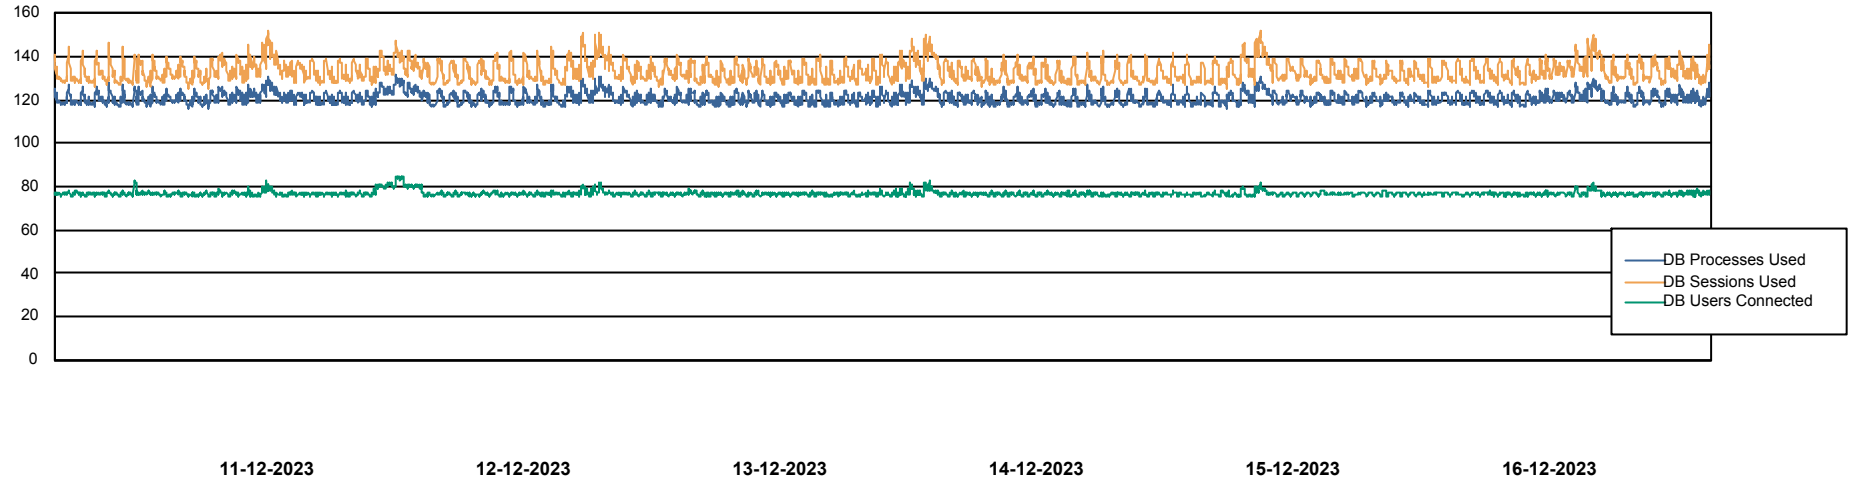

Database Performance VOSDB_BI