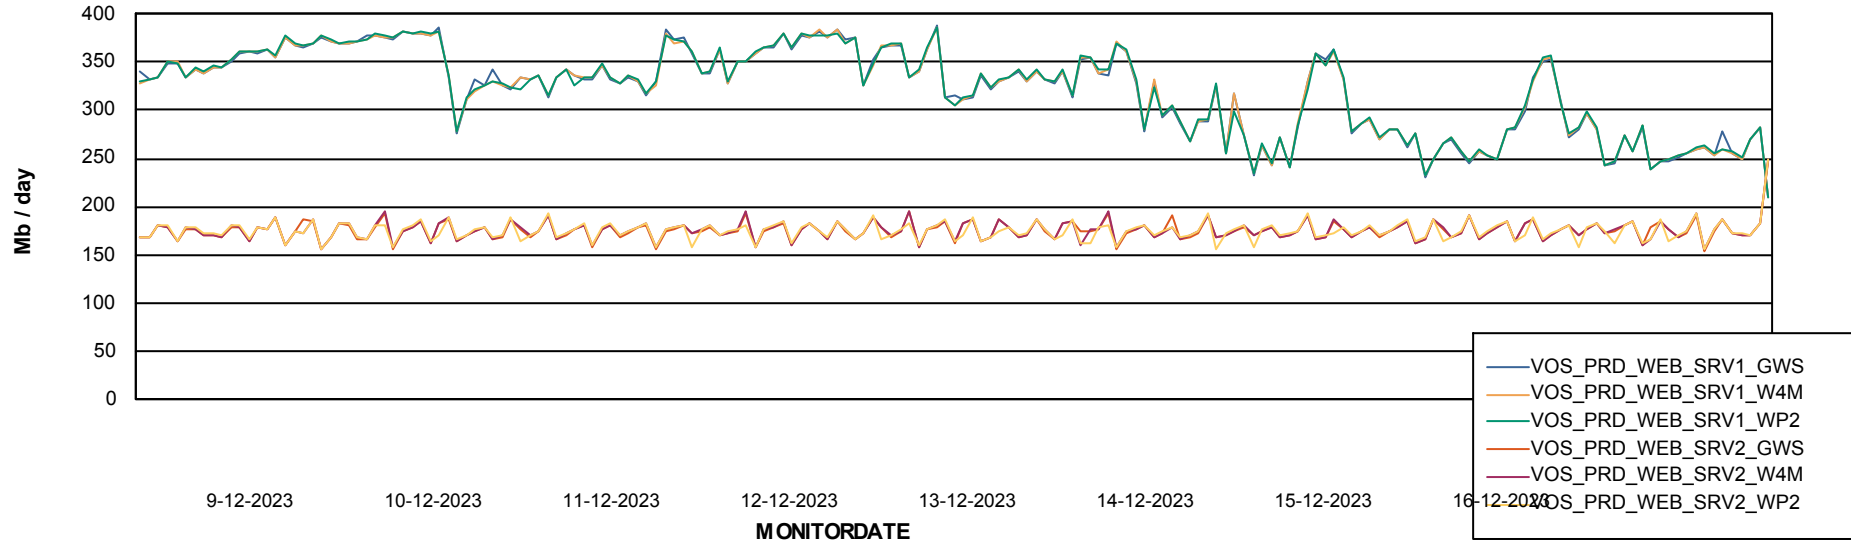

ABSSolute Web Component Services

Avg memory used per ABS Web component