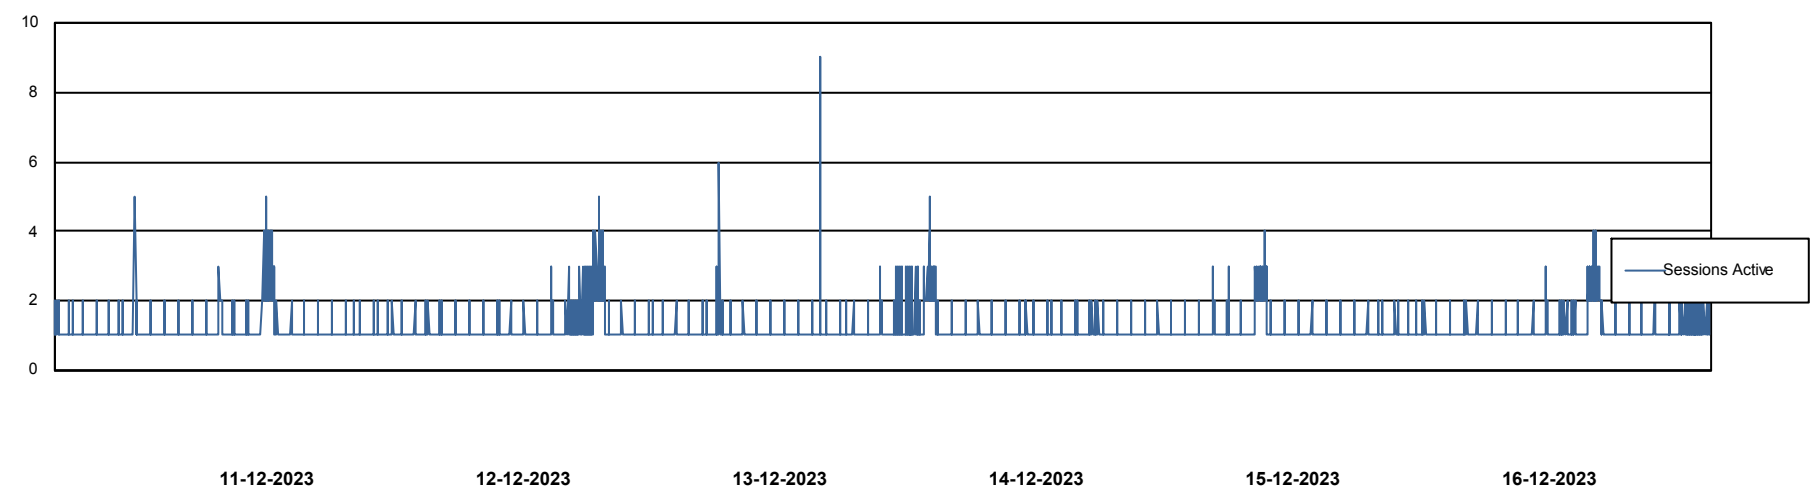

Database Performance VOSDB_BI