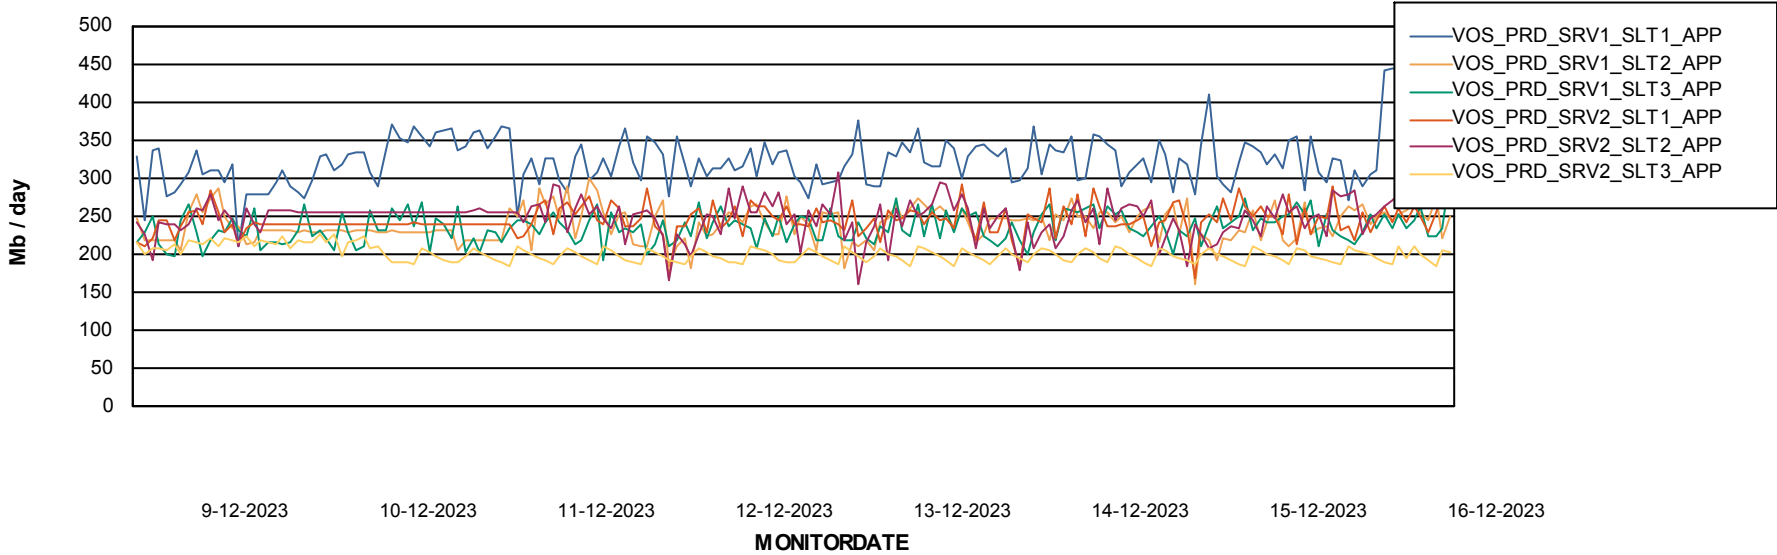

ABSSolute Application Server Services

Avg memory used per ABS Server Service