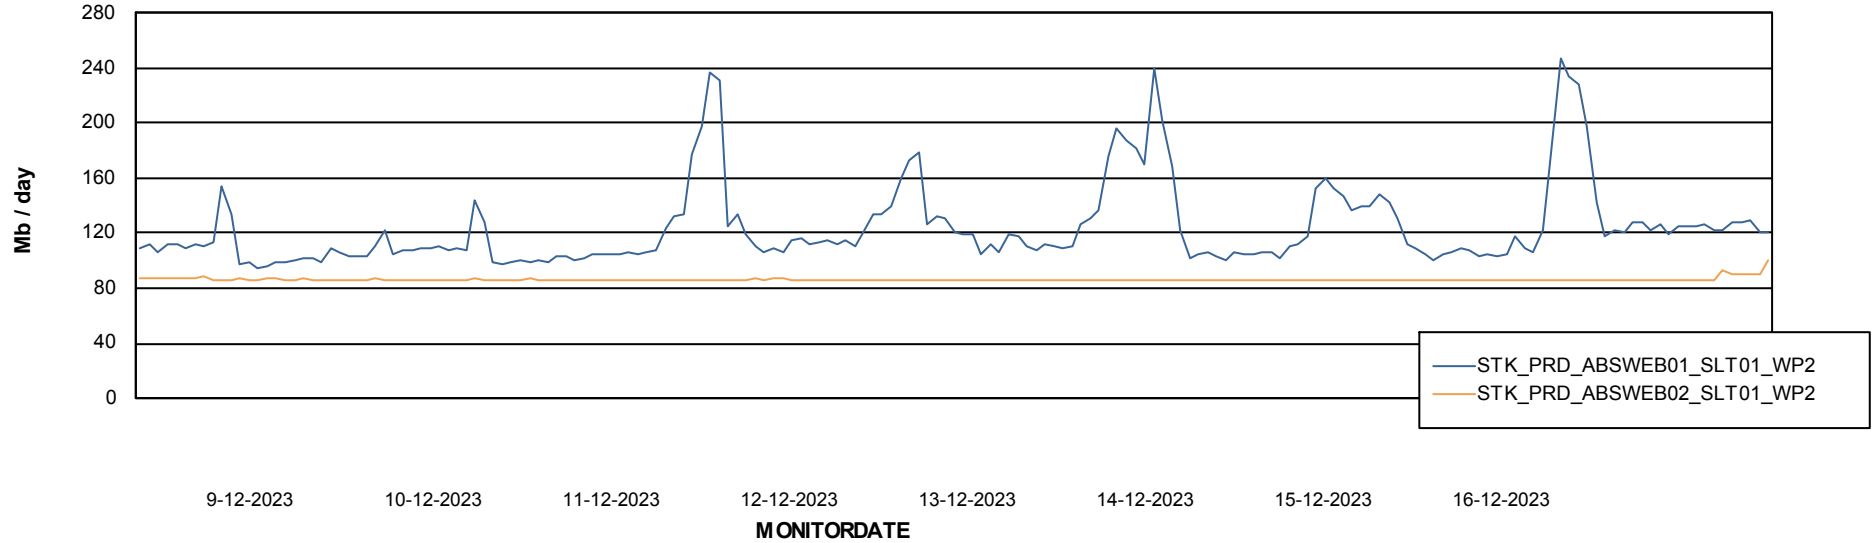

ABSSolute Web Component Services

Avg memory used per ABS Web component