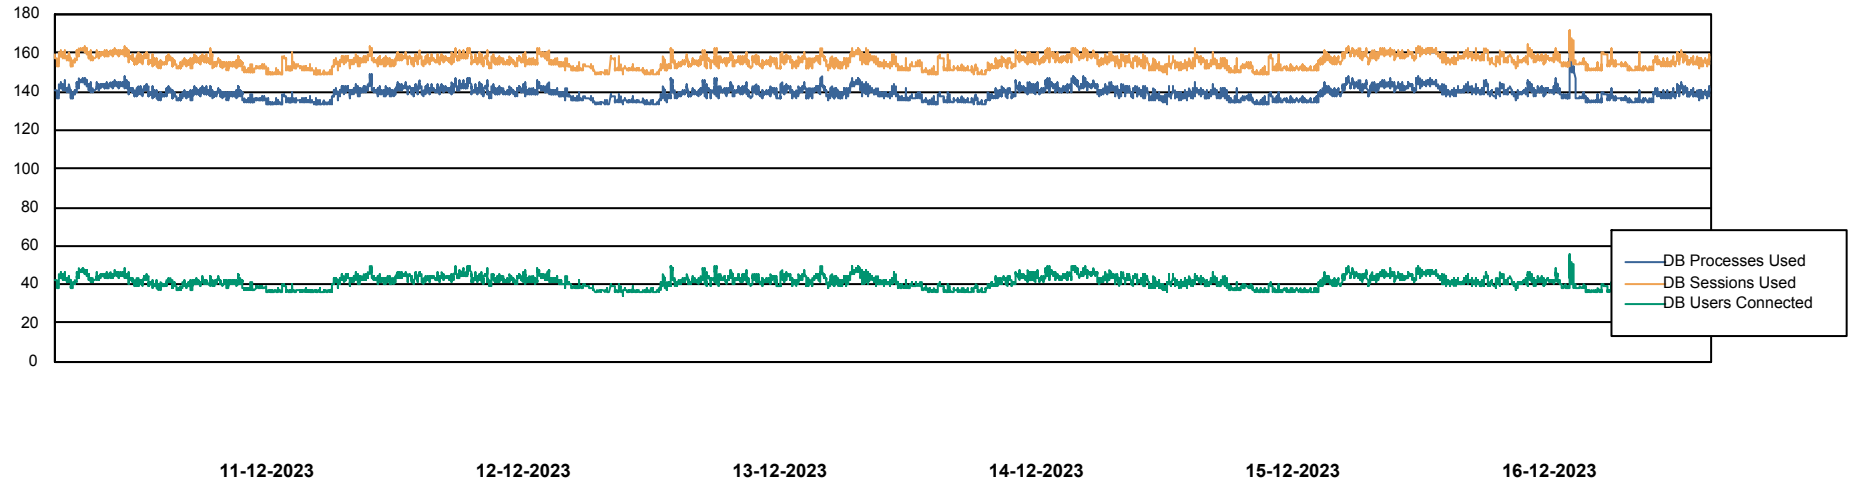

Harddisk Usage STK_PRD_ABSWEB02

	Free disk space on C: (%)	Total disk space on C: (Gb)	Used disk space on C: (Gb)
16-12-2023	82	150	26
15-12-2023	82	150	26
14-12-2023	82	150	26
13-12-2023	82	150	26
12-12-2023	82	150	26
11-12-2023	82	150	26
10-12-2023	82	150	26

Weekly SLA Customer Report

Customer STK_Production
Database ID 82

Database Performance STKDB_Production

Weekly SLA Customer Report

Customer STK_Production
Database ID 82

Database Performance STKDB_Standby

DB Processes Max 1,000