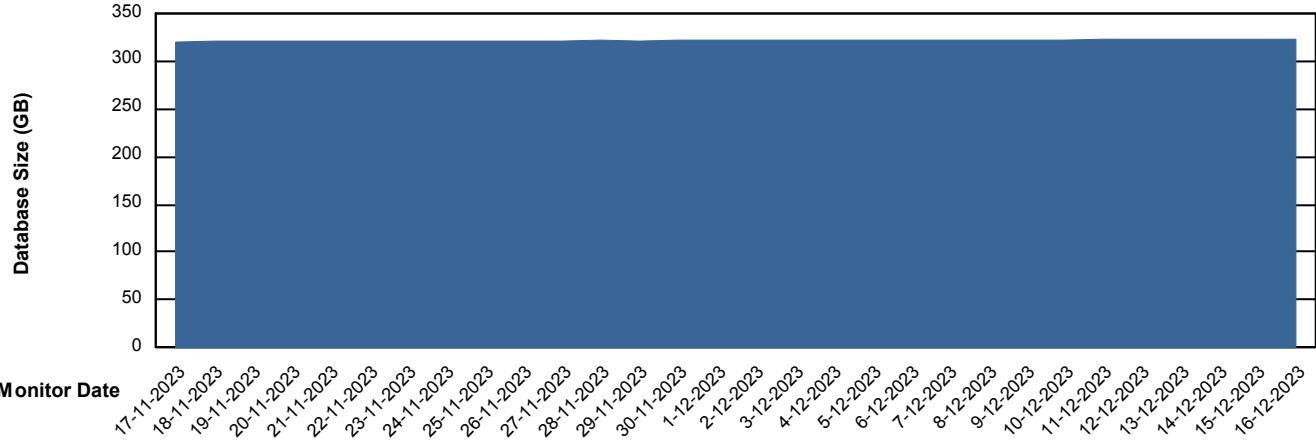

Weekly SLA Customer Report

Customer STK_Production
Database ID 82

Database Performance STKDB_Production

Weekly SLA Customer Report

Customer STK_Production
Database ID 82

Database Performance STKDB_Standby

DB Processes Max 1,000

Weekly SLA Customer Report

Customer STK_Production
 Database ID 82

DATABASE SIZE STKDB_Production

Database growth over last month

Database Tablespace STKDB_Production

Date	Tablespace Name	Filesize (Gb)	Usedsize (Gb)	Percentage free
16-12-2023	ABSDATA	200	119	40
	INDX	235	193	18
15-12-2023	ABSDATA	200	119	40
	INDX	235	193	18
14-12-2023	ABSDATA	200	119	40
	INDX	235	193	18
13-12-2023	ABSDATA	200	119	40
	INDX	235	193	18
12-12-2023	ABSDATA	200	119	40
	INDX	235	193	18
11-12-2023	ABSDATA	200	119	40
	INDX	235	193	18
10-12-2023	ABSDATA	200	119	41
	INDX	235	193	18