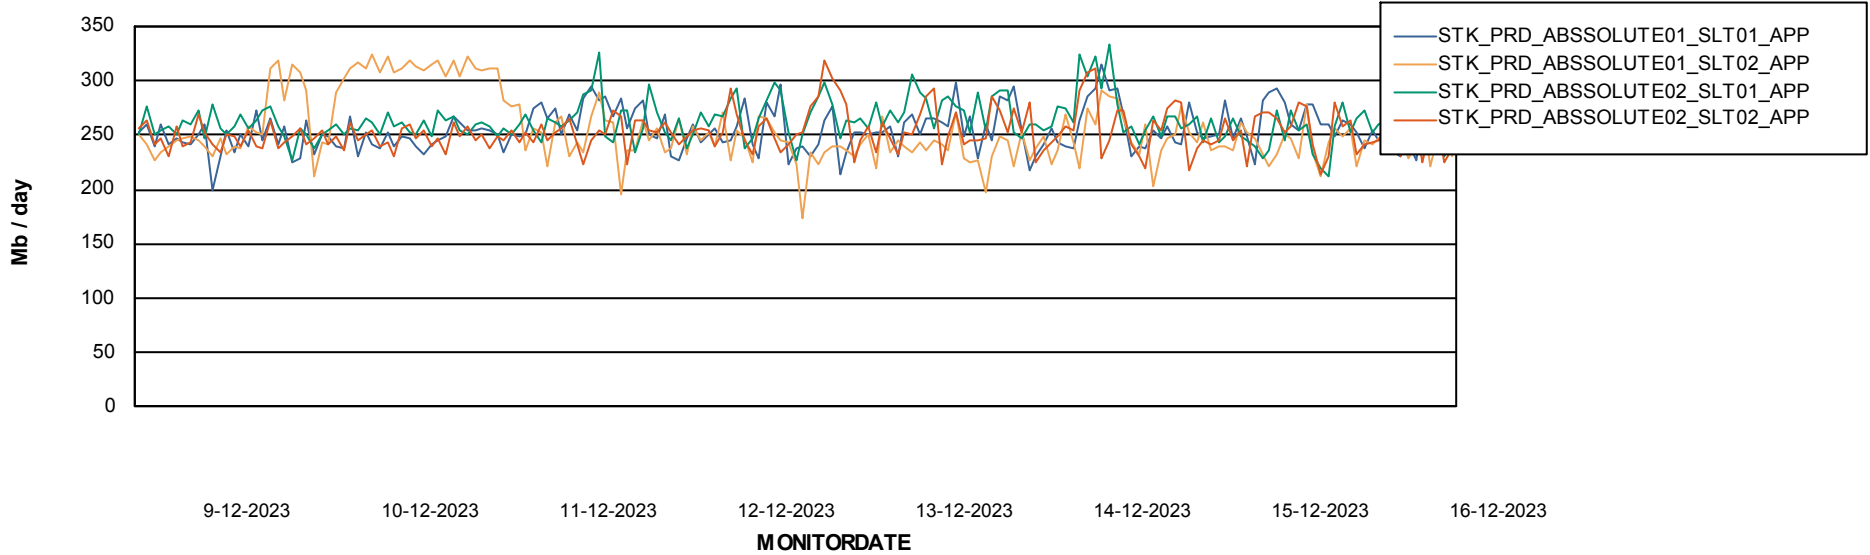

ABSSolute Application Server Services

Avg memory used per ABS Server Service