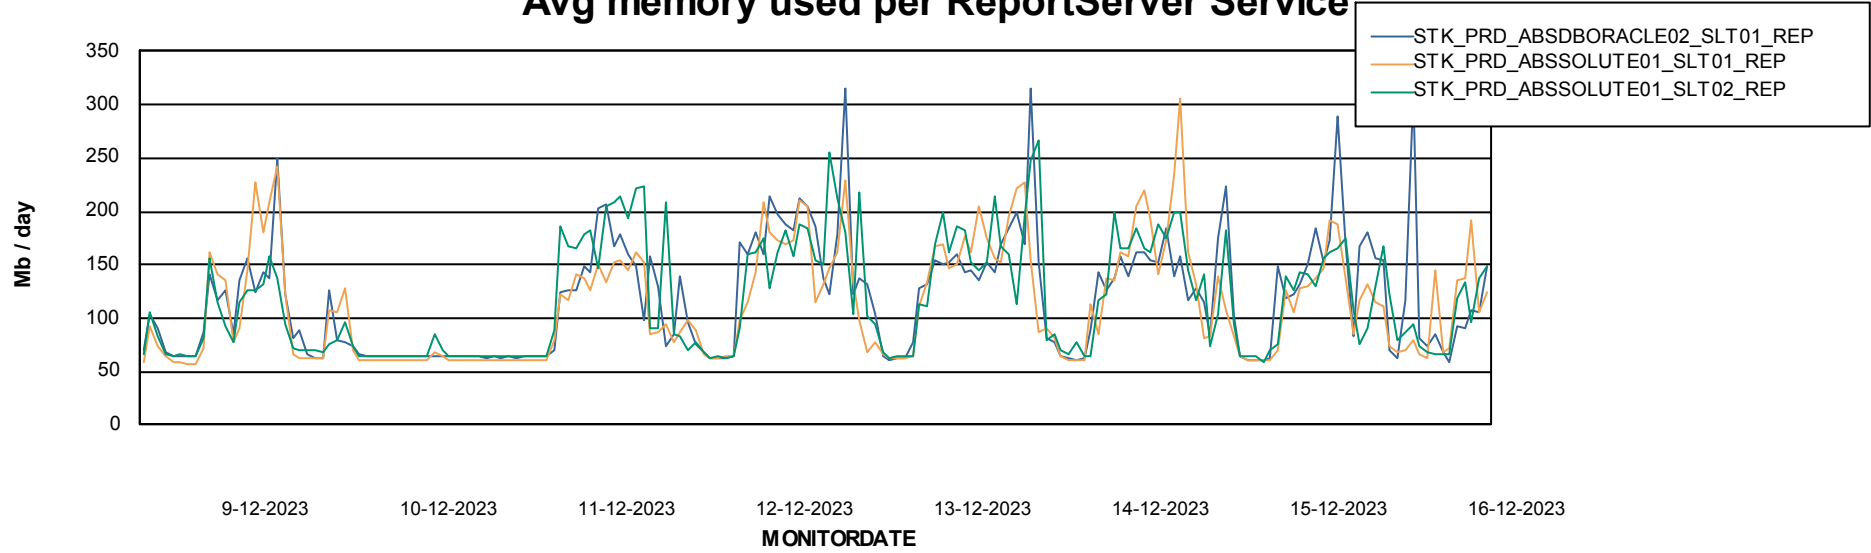

Avg memory used per ABS Server Service

Avg users per day per ABS server

Weekly SLA Customer Report

Customer STK_Production
Database ID 82

ABSSolute Application ReportServer Services

Avg memory used per ReportServer Service