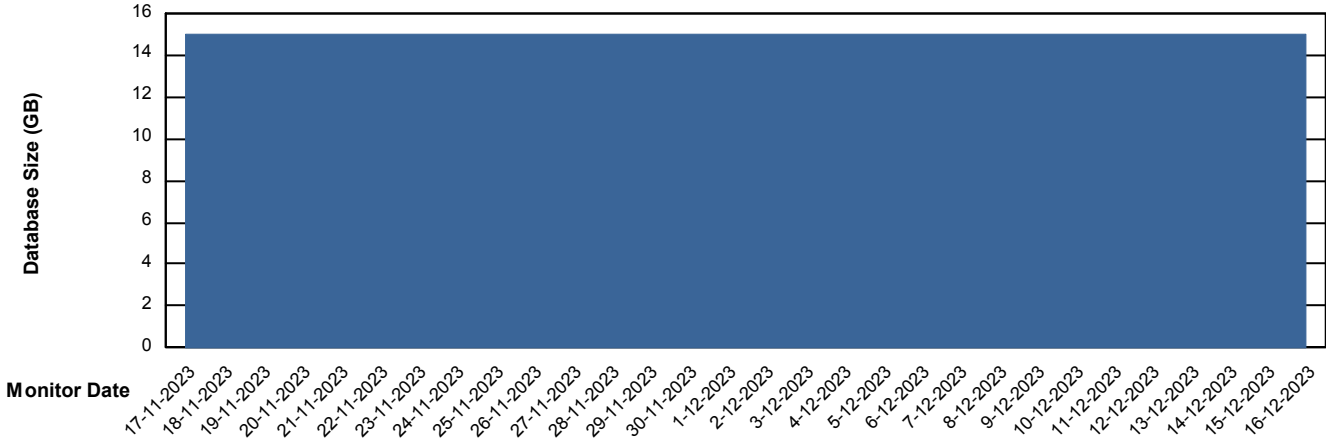

Weekly SLA Customer Report

Customer SPI_Production
Database ID 49

Database Performance SPIDB_Production

Weekly SLA Customer Report

Customer SPI_Production
Database ID 49

Database Performance SPIDB_Standby

DB Processes Max 500

Weekly SLA Customer Report

Customer SPI_Production
 Database ID 49

DATABASE SIZE SPIDB_Production

Database growth over last month

Database Tablespace SPIDB_Production

Date	Tablespace Name	Filesize (Gb)	Usedsize (Gb)	Percentage free
16-12-2023	ABSDATA	5	3	44
	INDX	8	5	41
15-12-2023	ABSDATA	5	3	44
	INDX	8	5	41
14-12-2023	ABSDATA	5	3	44
	INDX	8	5	41
13-12-2023	ABSDATA	5	3	44
	INDX	8	5	41
12-12-2023	ABSDATA	5	3	44
	INDX	8	5	41
11-12-2023	ABSDATA	5	3	44
	INDX	8	5	41
10-12-2023	ABSDATA	5	3	44
	INDX	8	5	41