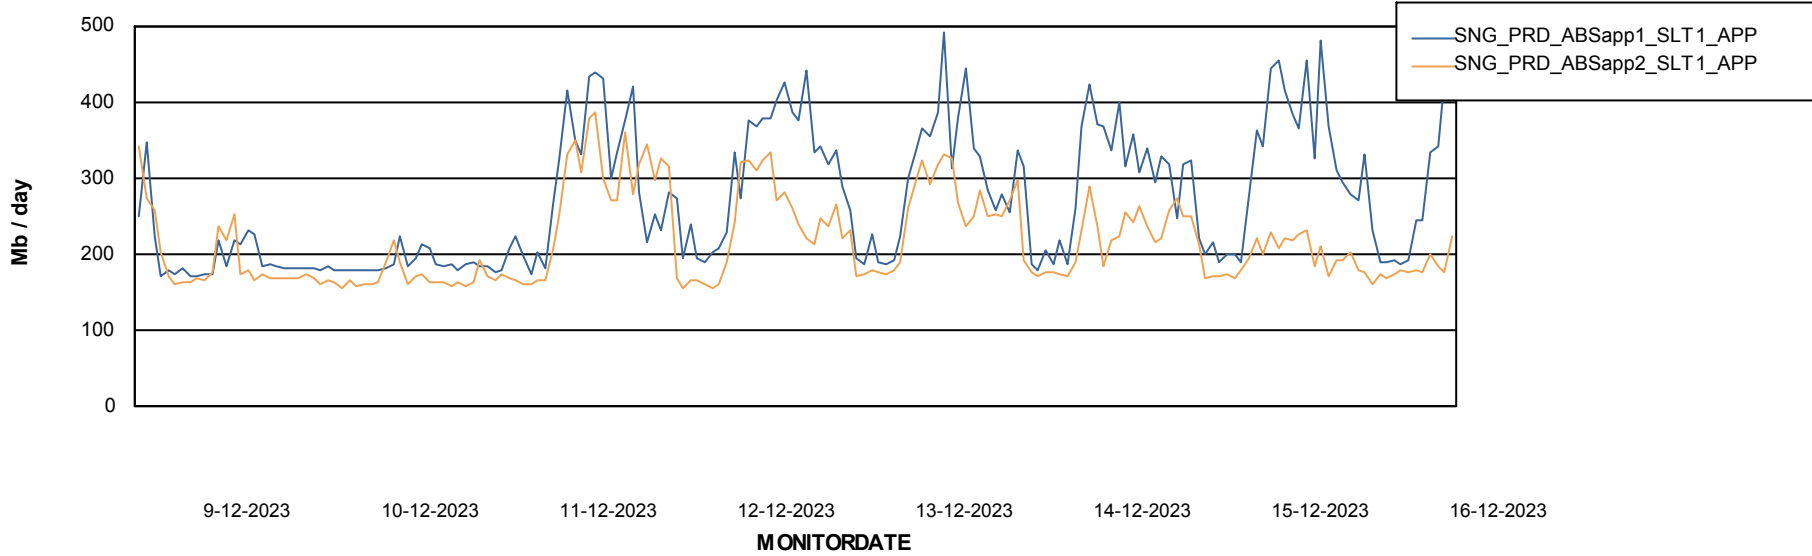

Database Performance SNG_PRD_ORACLE1

Weekly SLA Customer Report

Customer SNG_Production
 Database ID 70

DATABASE SIZE SNG_PRD_ORACLE1

Database growth over last month

Database Tablespace SNG_PRD_ORACLE1

Date	Tablespace Name	Filesize (Gb)	Usedsize (Gb)	Percentage free
16-12-2023	ABSDATA	54	42	23
	INDX	135	113	16
15-12-2023	ABSDATA	54	42	23
	INDX	135	113	16
14-12-2023	ABSDATA	54	42	23
	INDX	135	113	16
13-12-2023	ABSDATA	54	42	23
	INDX	135	113	16
12-12-2023	ABSDATA	54	42	23
	INDX	135	113	16
11-12-2023	ABSDATA	54	41	23
	INDX	135	113	16
10-12-2023	ABSDATA	54	41	23
	INDX	135	113	16

Weekly SLA Customer Report

Customer SNG_Production
Database ID 70

ABSolute Application Server Services

Avg memory used per ABS Server Service

Avg users per day per ABS server

Weekly SLA Customer Report

Customer SNG_Production
Database ID 70