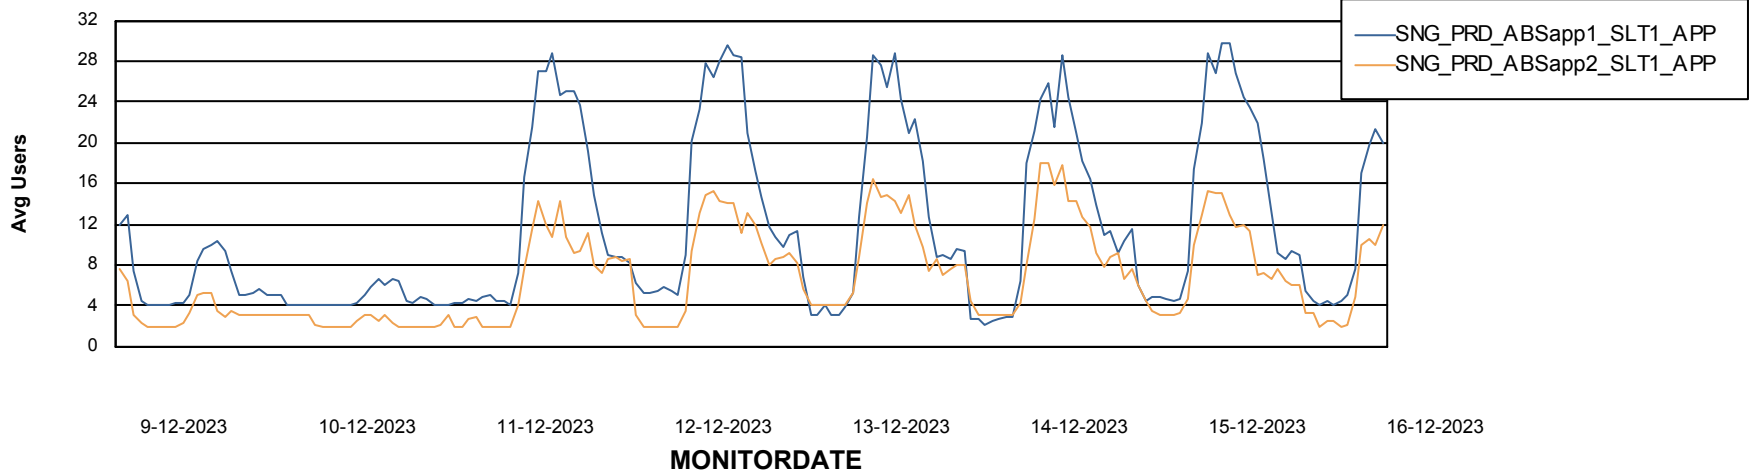

Weekly SLA Customer Report

Customer SNG_Production
Database ID 70

ABSolute Application Server Services

Avg memory used per ABS Server Service

Avg users per day per ABS server

Weekly SLA Customer Report

Customer SNG_Production
Database ID 70