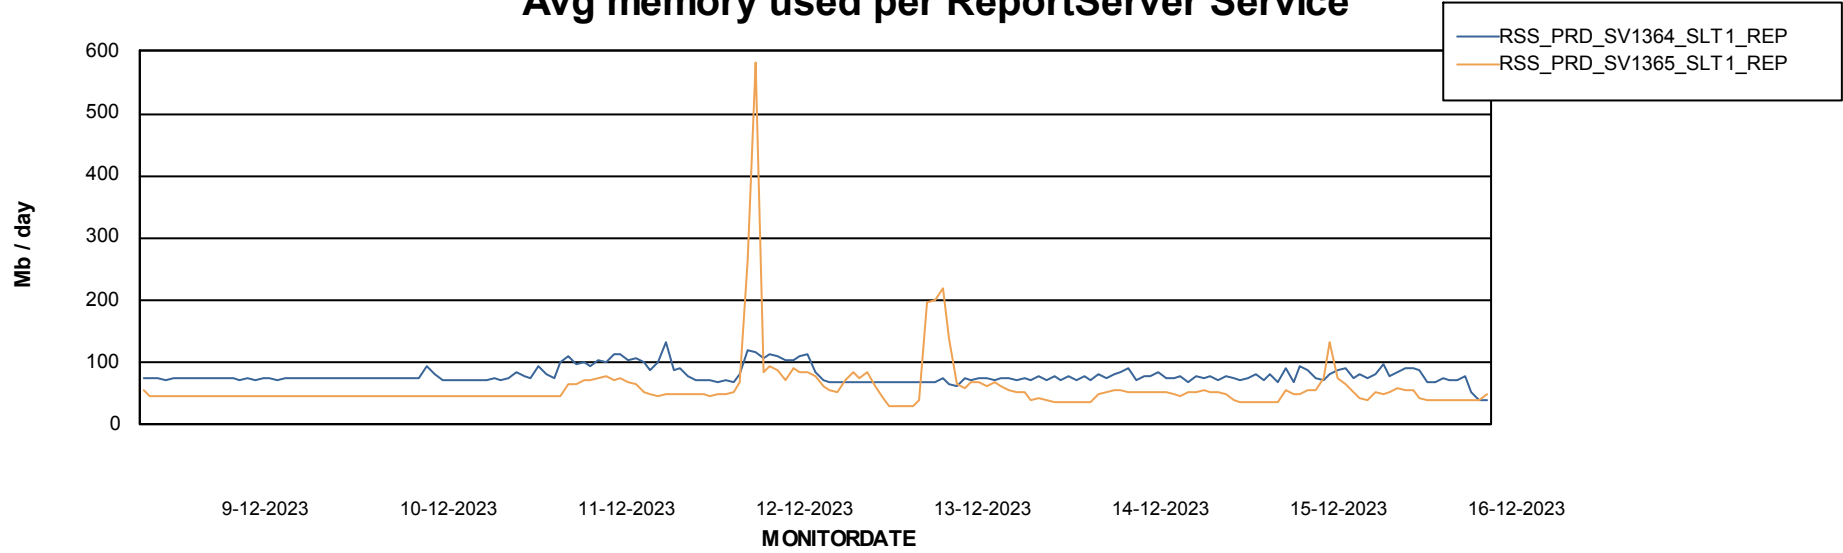

Avg memory used per ABS Server Service

Avg users per day per ABS server

Weekly SLA Customer Report

Customer RSS Production
Database ID 52

ABSSolute Application ReportServer Services

Avg memory used per ReportServer Service