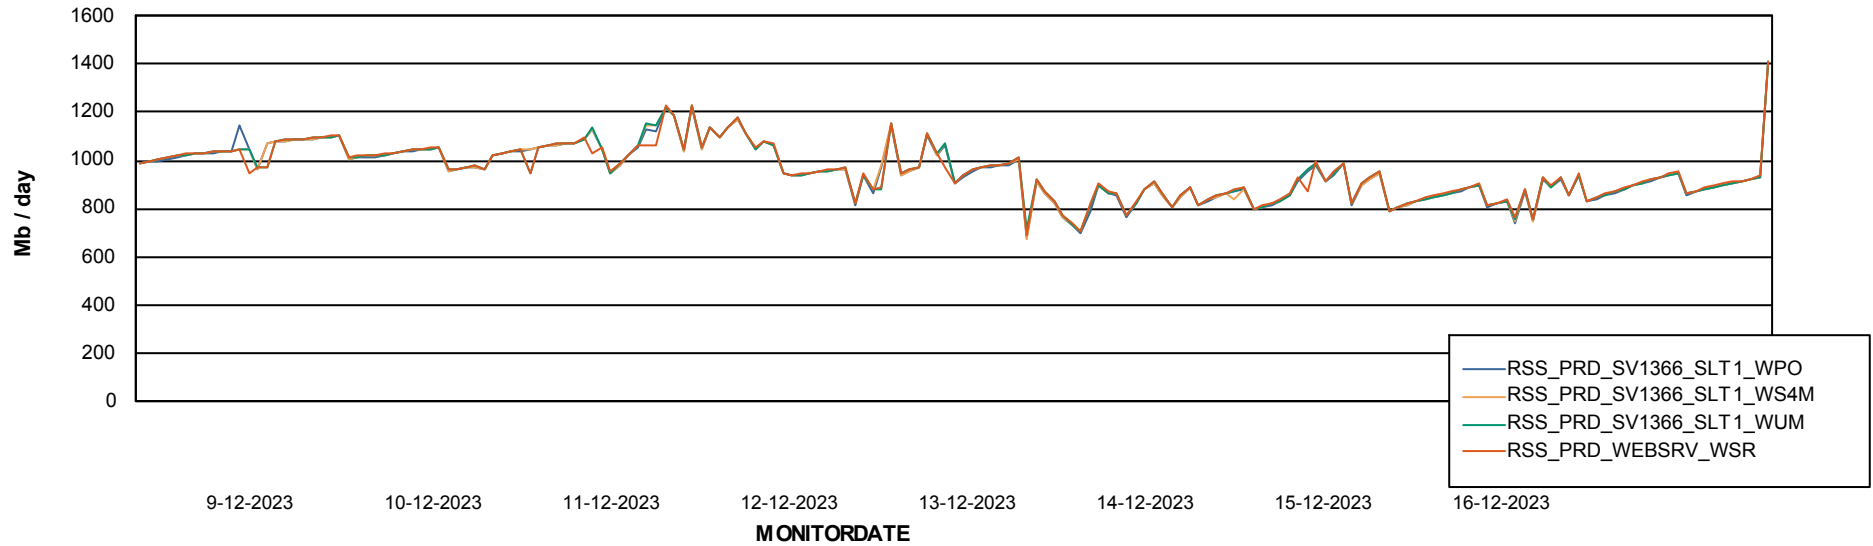

Avg memory used per ABS Server Service

Avg users per day per ABS server

Weekly SLA Customer Report

Customer RSS Production
Database ID 52

ABSSolute Application ReportServer Services

Avg memory used per ReportServer Service

Weekly SLA Customer Report

Customer RSS Production
Database ID 52

ABSSolute Web Component Services

Avg memory used per ABS Web component

Weekly SLA Customer Report

Customer RSS Production
Database ID 52

Disaster per ABS component