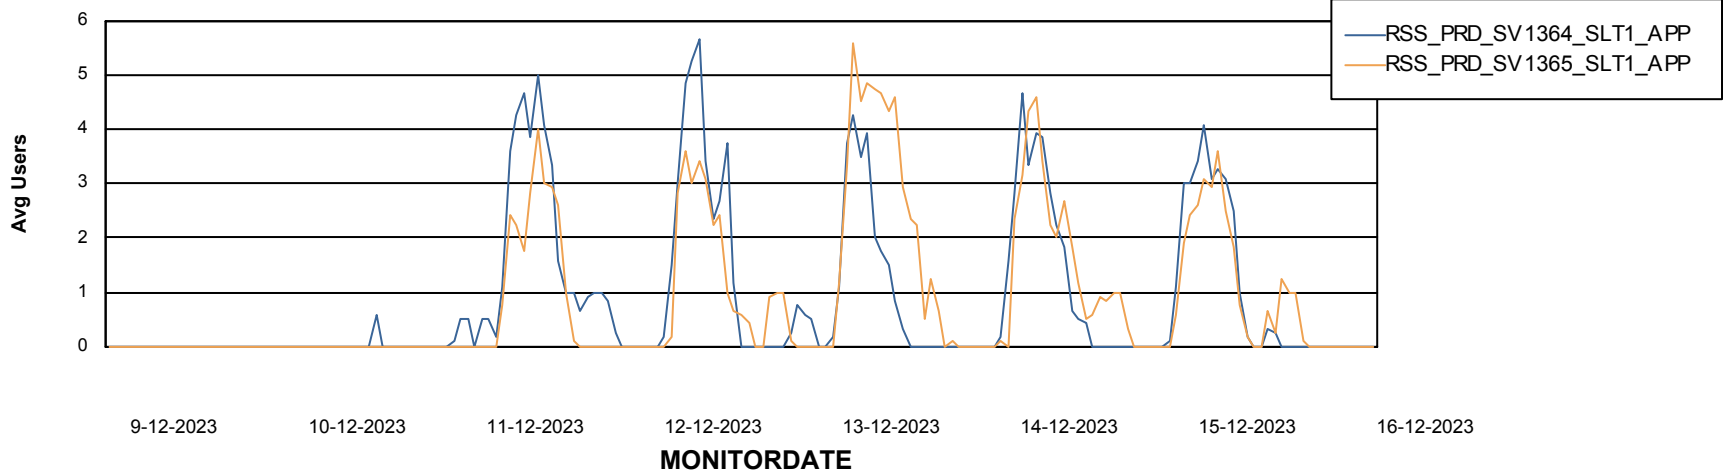

Avg users per day per ABS server