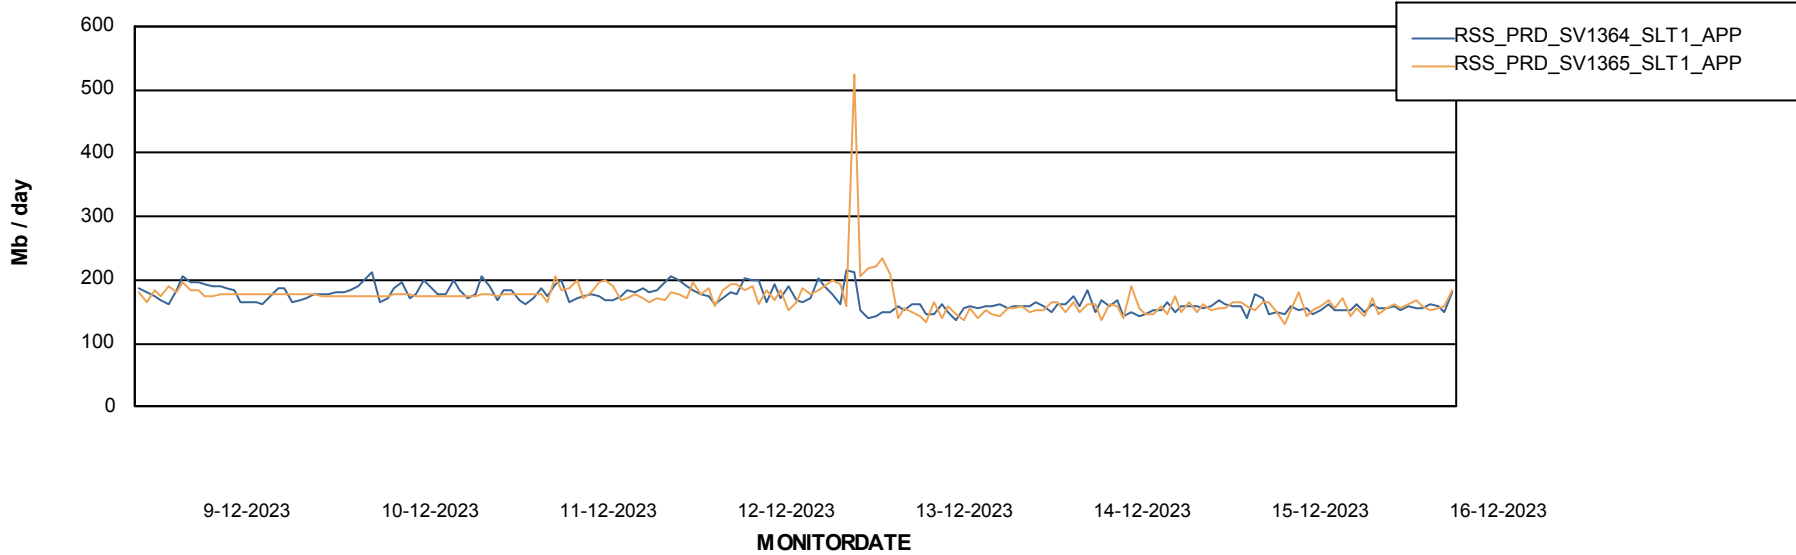

ABSSolute Application Server Services

Avg memory used per ABS Server Service