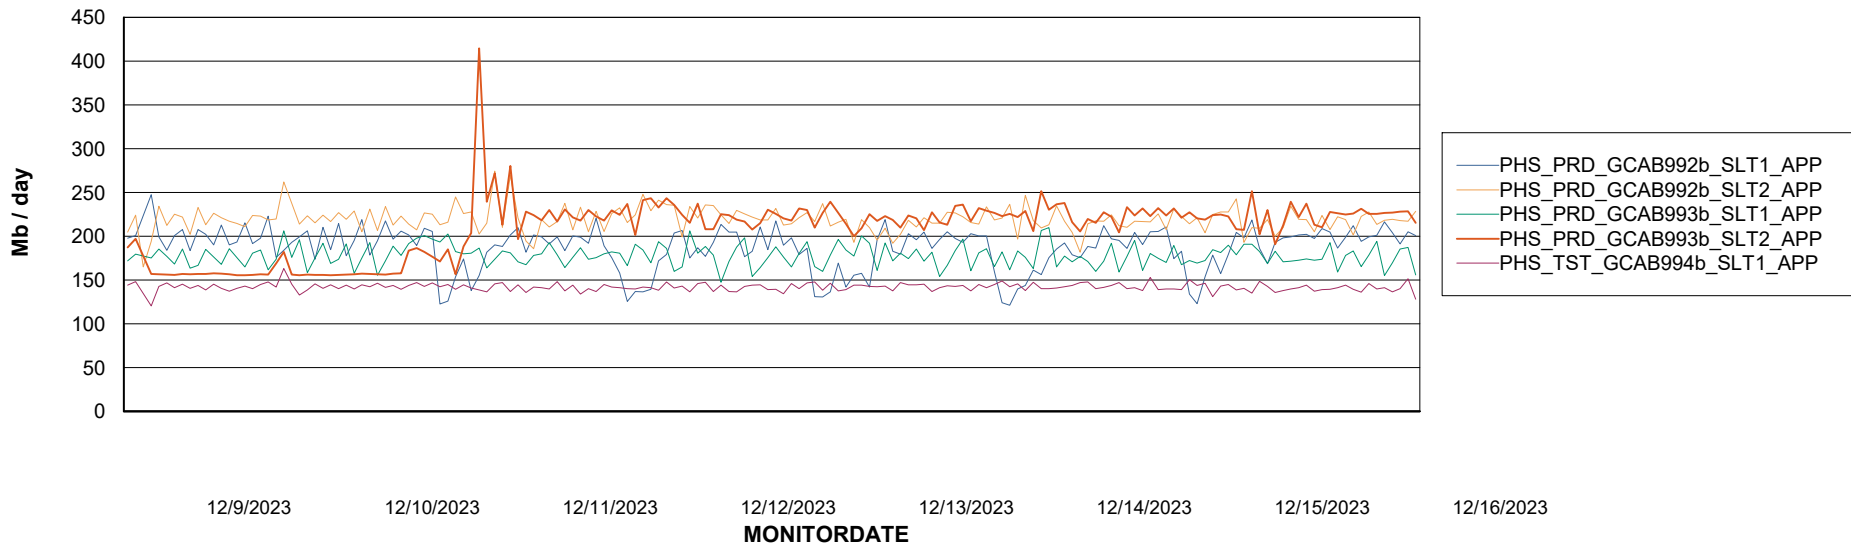

Standby Database Health PHS_Production

Recovery lag for last 7 days

Weekly SLA Customer Report

Customer PHS_Production
Database ID 47

ABSSolute Application Server Services

Avg memory used per ABS Server Service