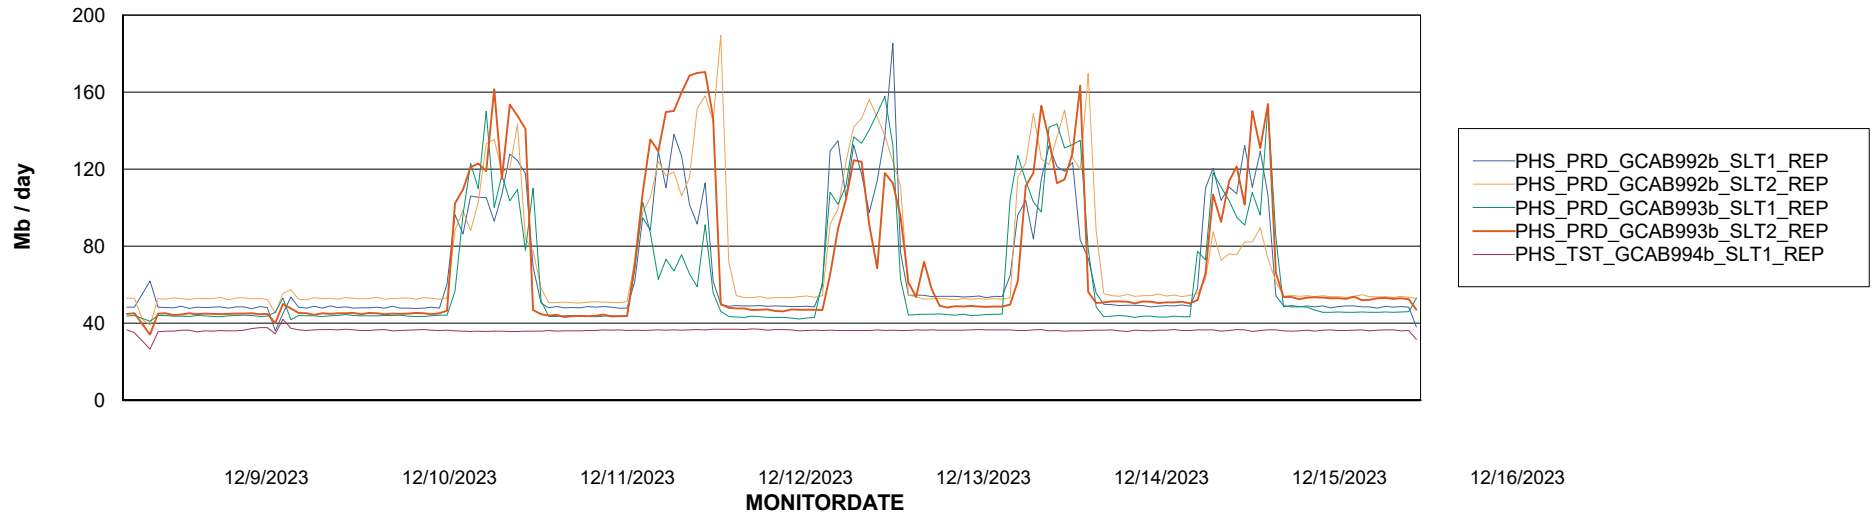

Avg users per day per ABS server

Weekly SLA Customer Report

Customer PHS_Production
Database ID 47

ABSSolute Application ReportServer Services

Avg memory used per ReportServer Service

Weekly SLA Customer Report