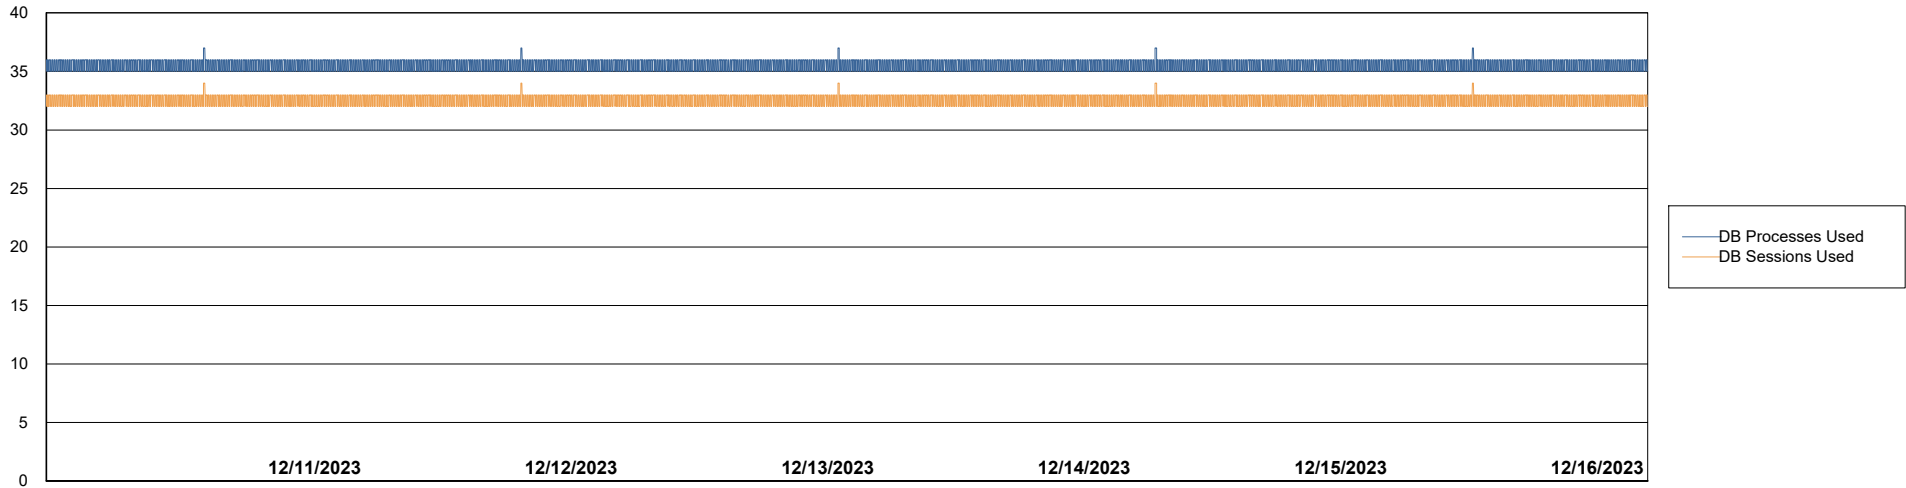

Database Performance PHS_PRD_GCAB993B_HSBABS1

DB Processes Max 1,000