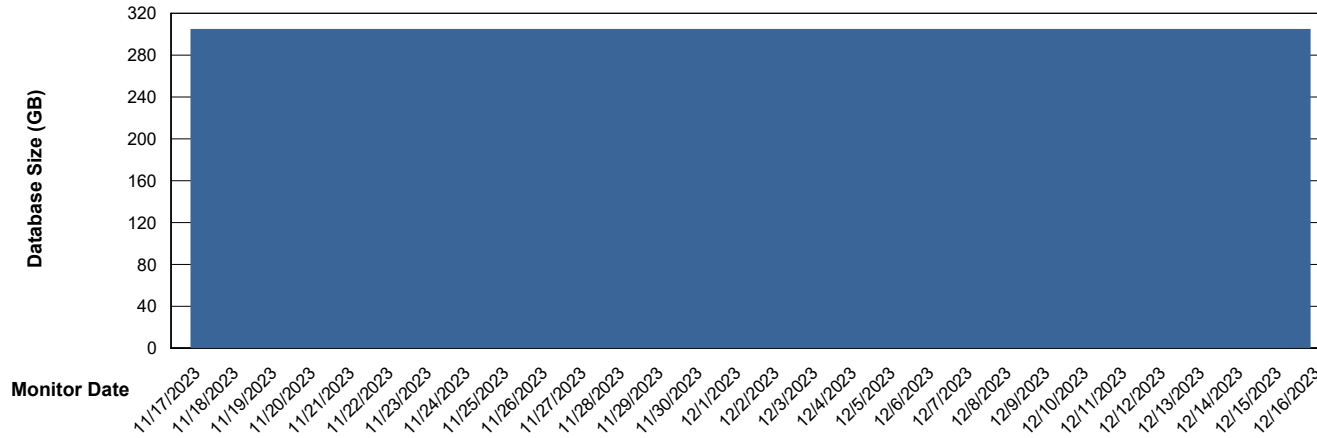

DATABASE SIZE PHS_PRD_GCAB992B_ABS1

Database growth over last month