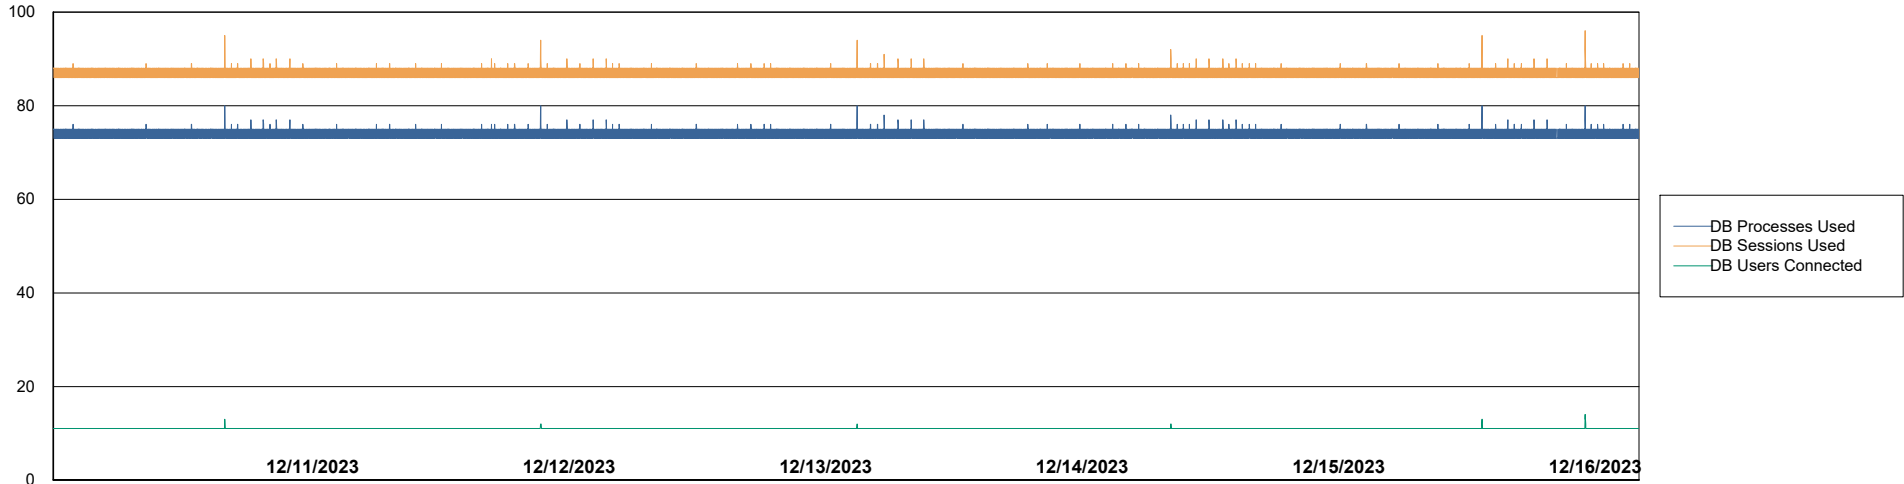

DB Processes Max 1,000

Weekly SLA Customer Report

Customer PHS_Production
Database ID 47

Database Performance PHS_TST_GCAB994B_ABST

Weekly SLA Customer Report

Customer PHS_Production
Database ID 47

DATABASE SIZE PHS_PRD_GCAB992B_ABS1