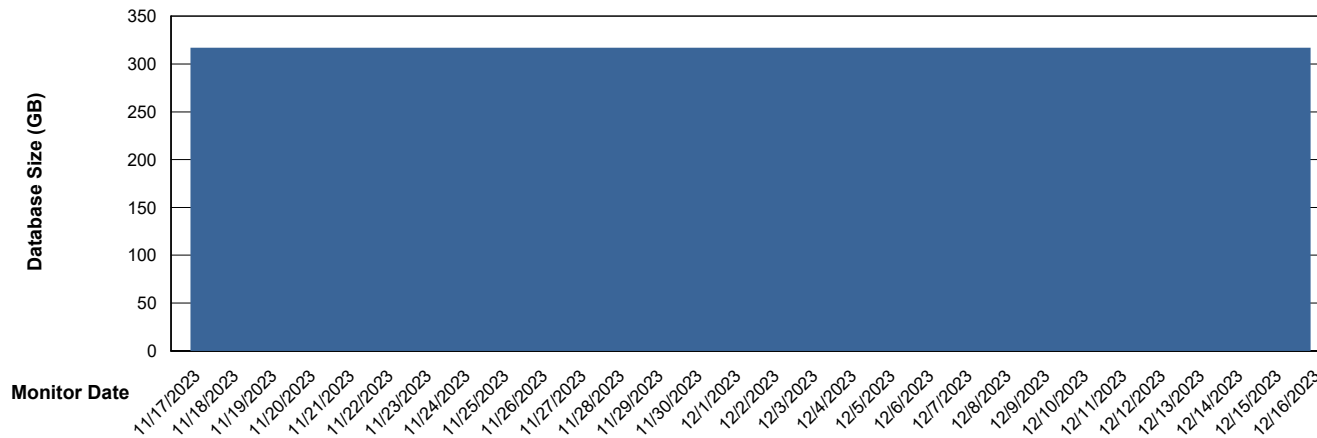

DB Processes Max 1,000

Weekly SLA Customer Report

Customer PHS_Production
Database ID 47

Database Performance PHS_TST_GCAB994B_ABST

Weekly SLA Customer Report

Customer PHS_Production
Database ID 47

DATABASE SIZE PHS_PRD_GCAB992B_ABS1

Database growth over last month

DATABASE SIZE PHS_TST_GCAB994B_ABST

Database growth over last month

Weekly SLA Customer Report

Customer PHS_Production
Database ID 47

Database Tablespace PHS_PRD_GCAB992B_ABS1