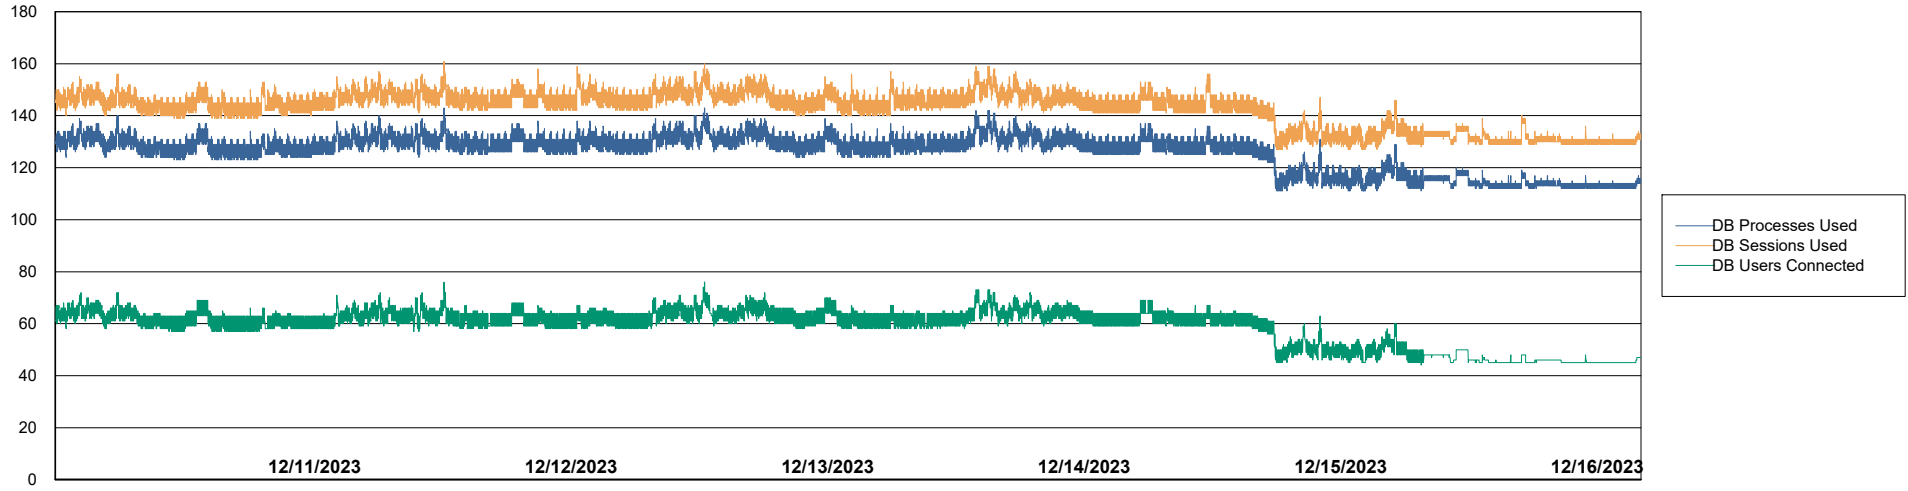

Database Performance PHS_PRD_GCAB992B_ABS1