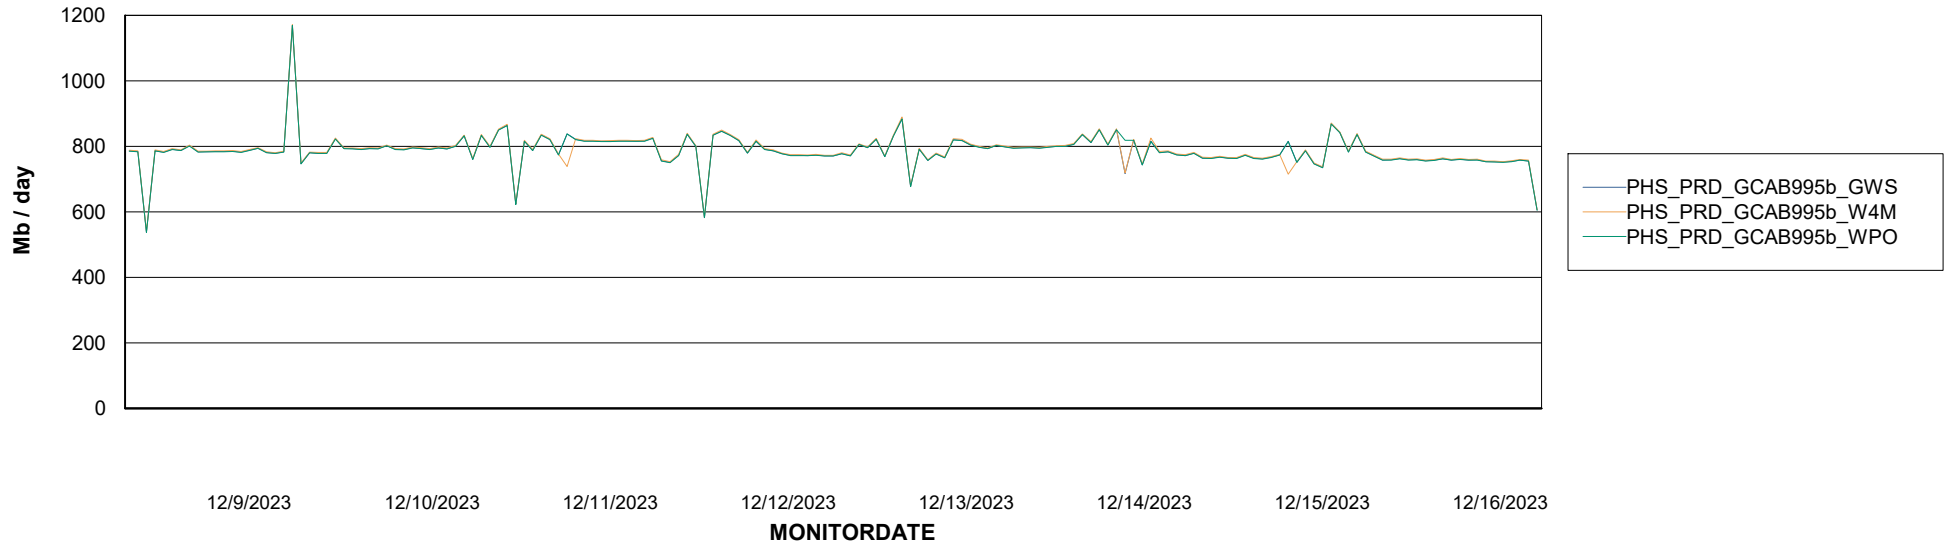

ABSSolute Web Component Services

Avg memory used per ABS Web component