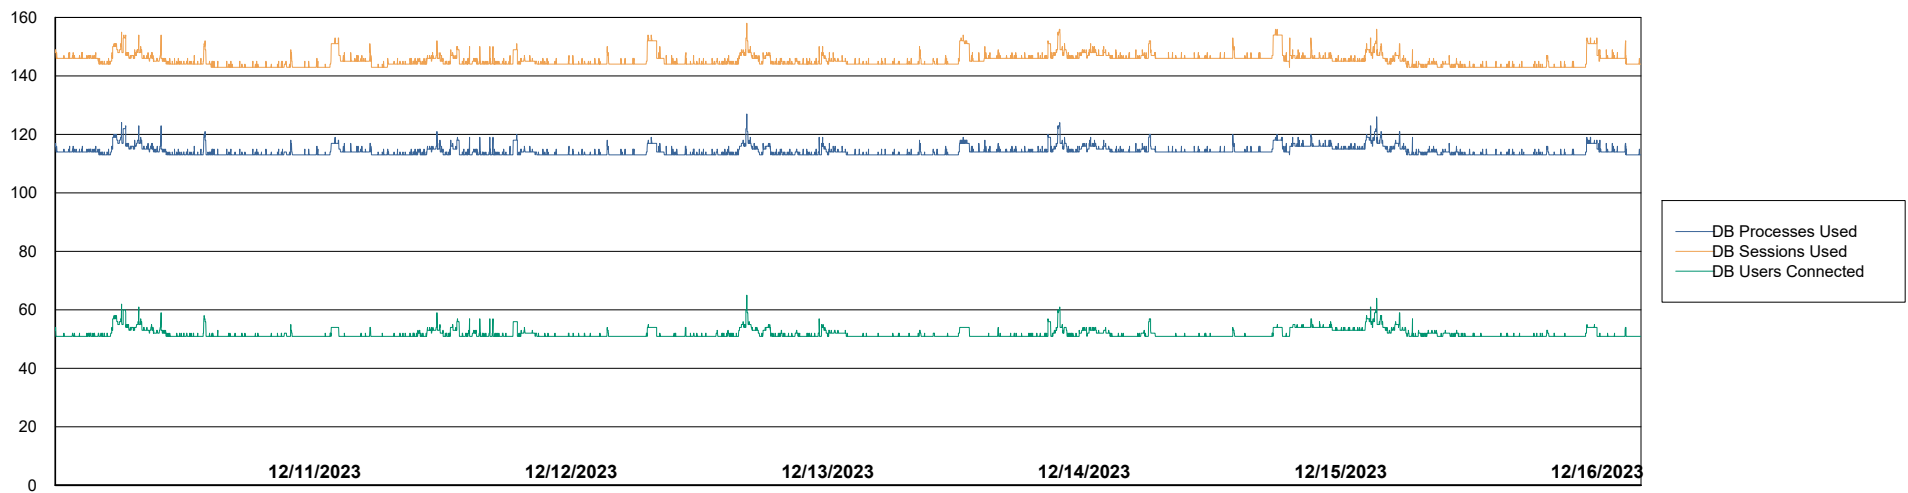

Database Performance PCO_PRD_PARIS-ABS1_ABS1