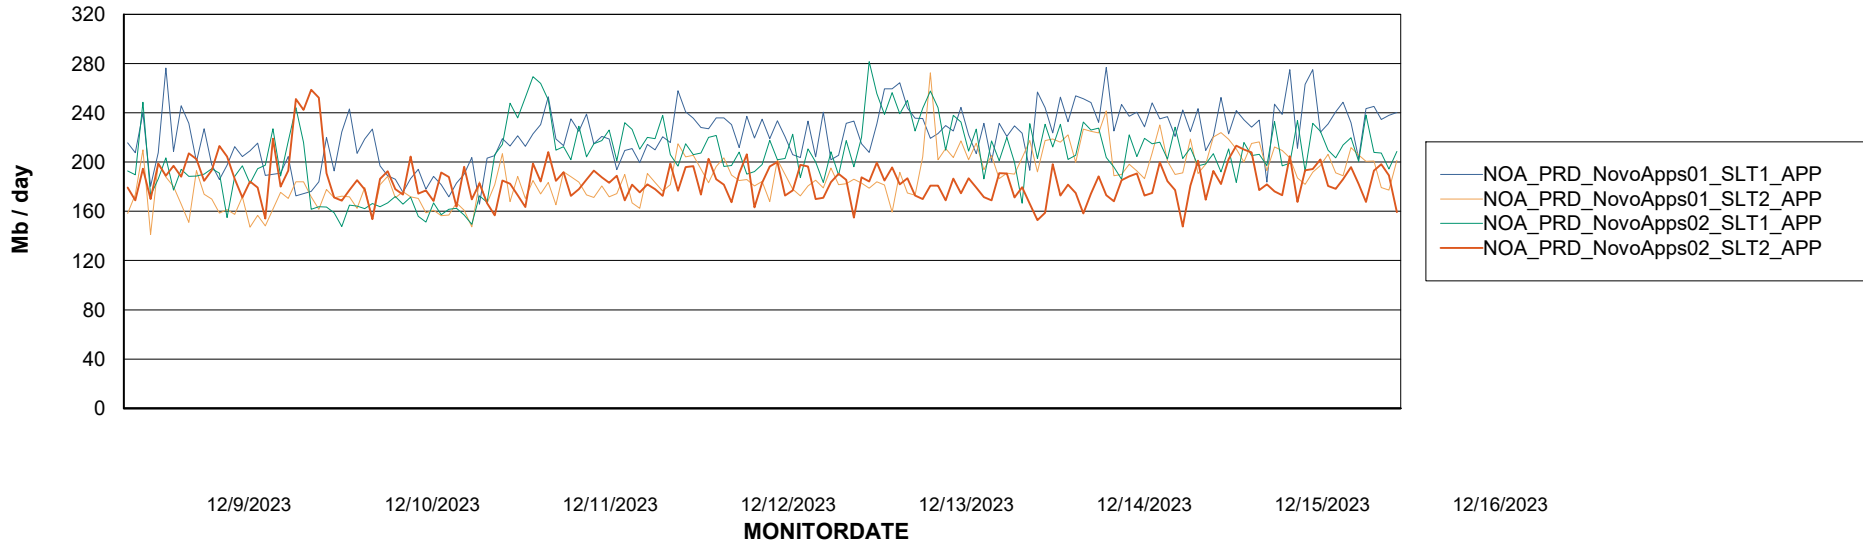

ABSSolute Application Server Services

Avg memory used per ABS Server Service