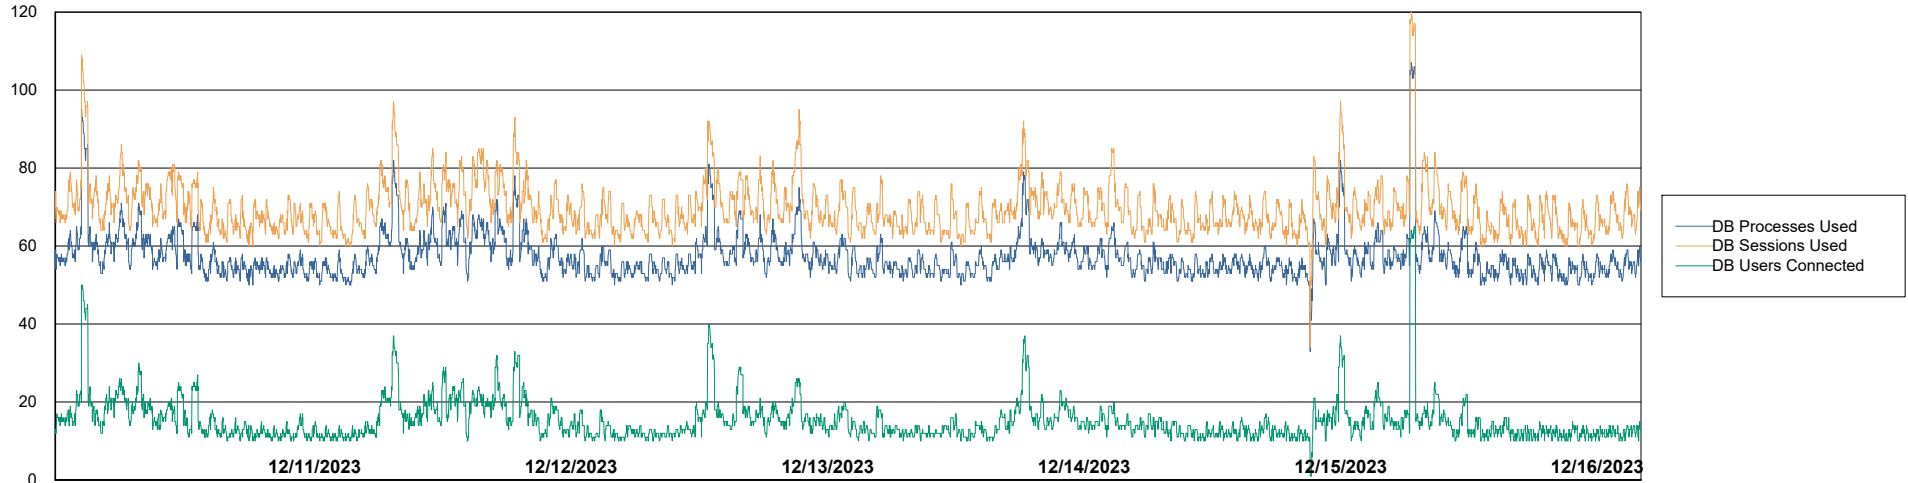

DB Processes Max 300

Weekly SLA Customer Report

Customer NOA_Production (24/7)
Database ID 116

Database Performance NOA_PRD_NOVOBI_ABS1

Weekly SLA Customer Report

Customer NOA_Production (24/7)
Database ID 116