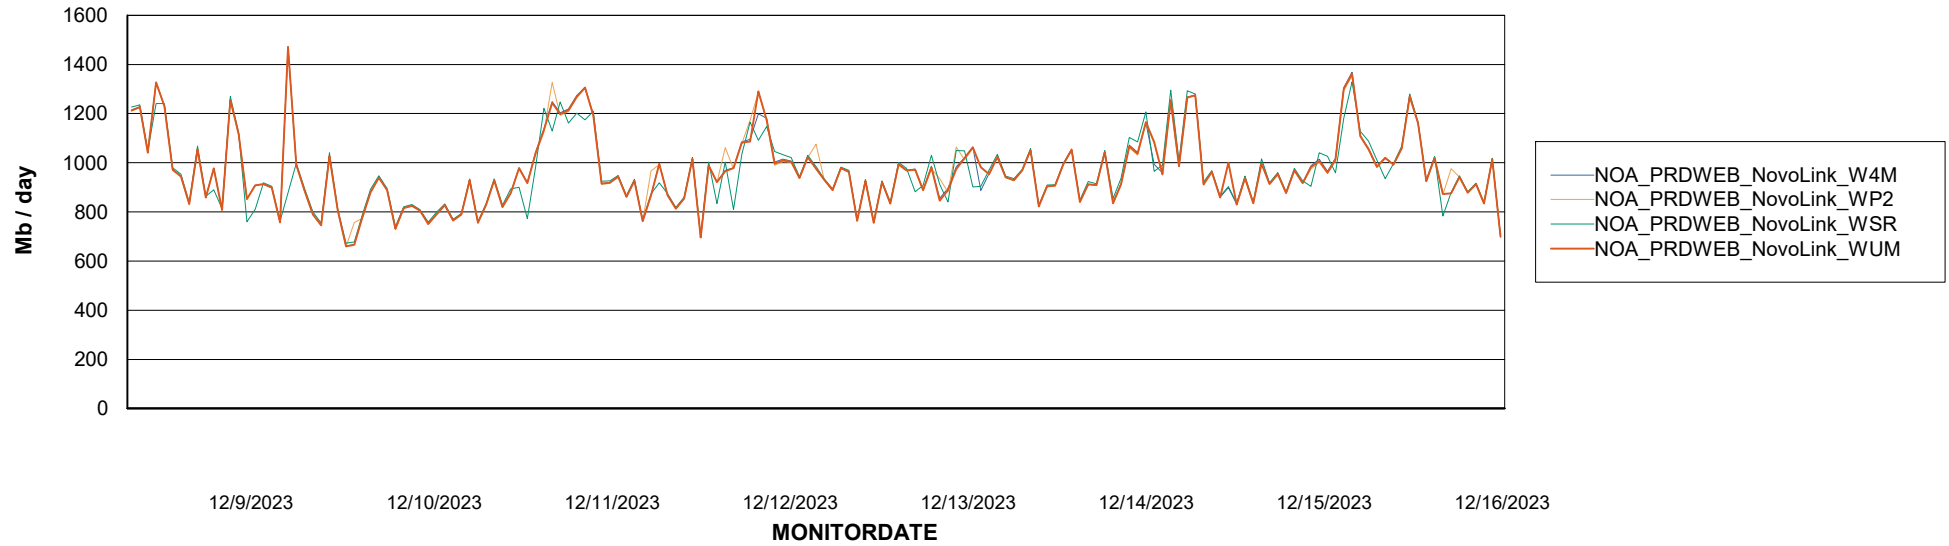

ABSSolute Web Component Services

Avg memory used per ABS Web component