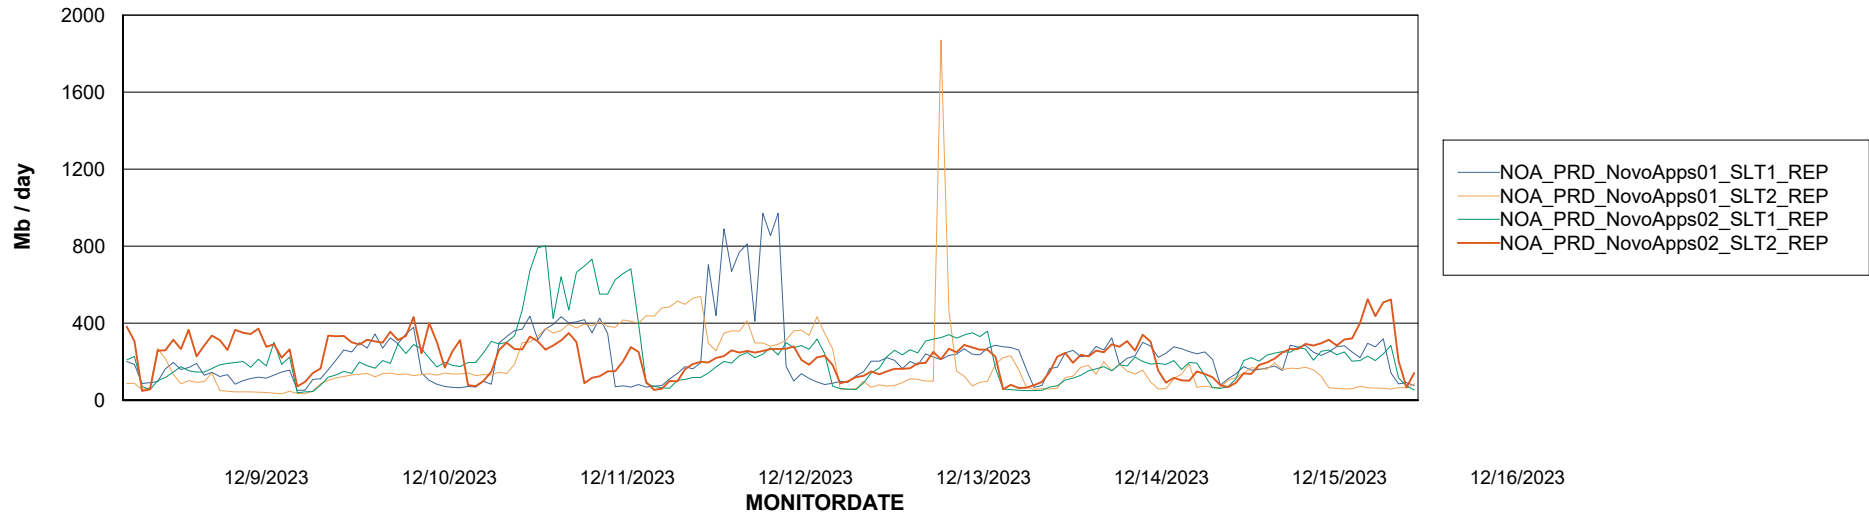

ABSSolute Application ReportServer Services

Avg memory used per ReportServer Service