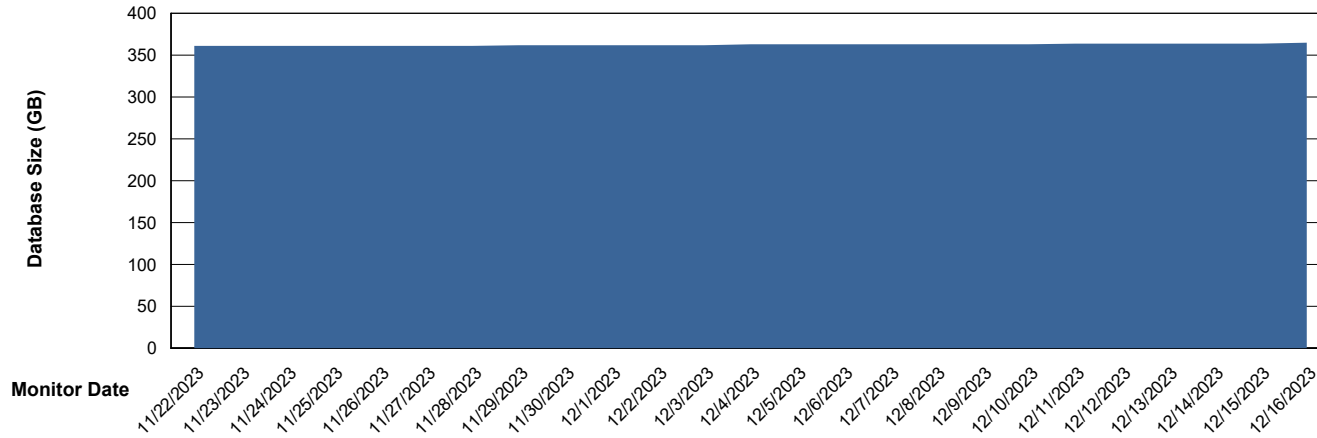

DB Processes Max 300

Weekly SLA Customer Report

Customer NOA_Production (24/7)
Database ID 116

Database Performance NOA_PRD_NOVOBI_ABS1

Weekly SLA Customer Report

Customer NOA_Production (24/7)
Database ID 116

DATABASE SIZE NOA_PRD_NovoABS01_ABS1

Database growth over last month

DATABASE SIZE NOA_PRD_NOVOBI_ABS1

Database growth over last month

Weekly SLA Customer Report

Customer NOA_Production (24/7)
Database ID 116