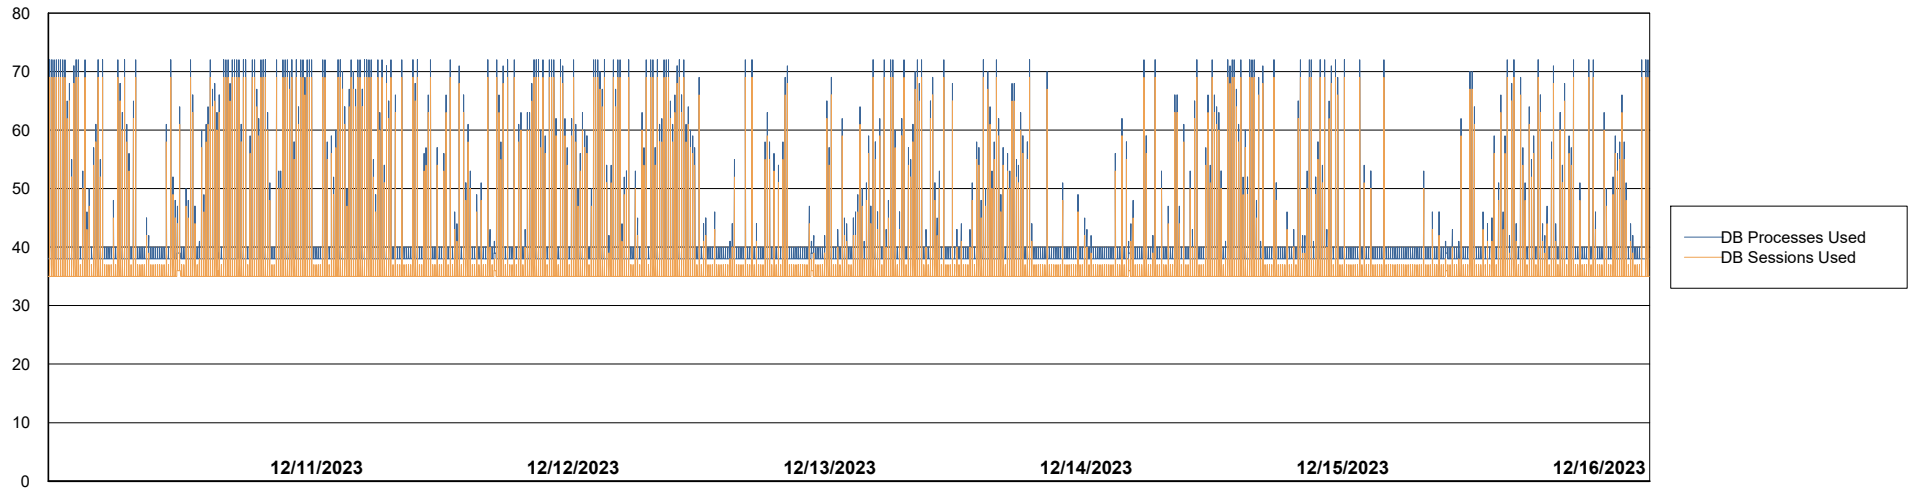

Database Performance NIX_PRD_ABSDB02_HSBABS1

DB Processes Max 300