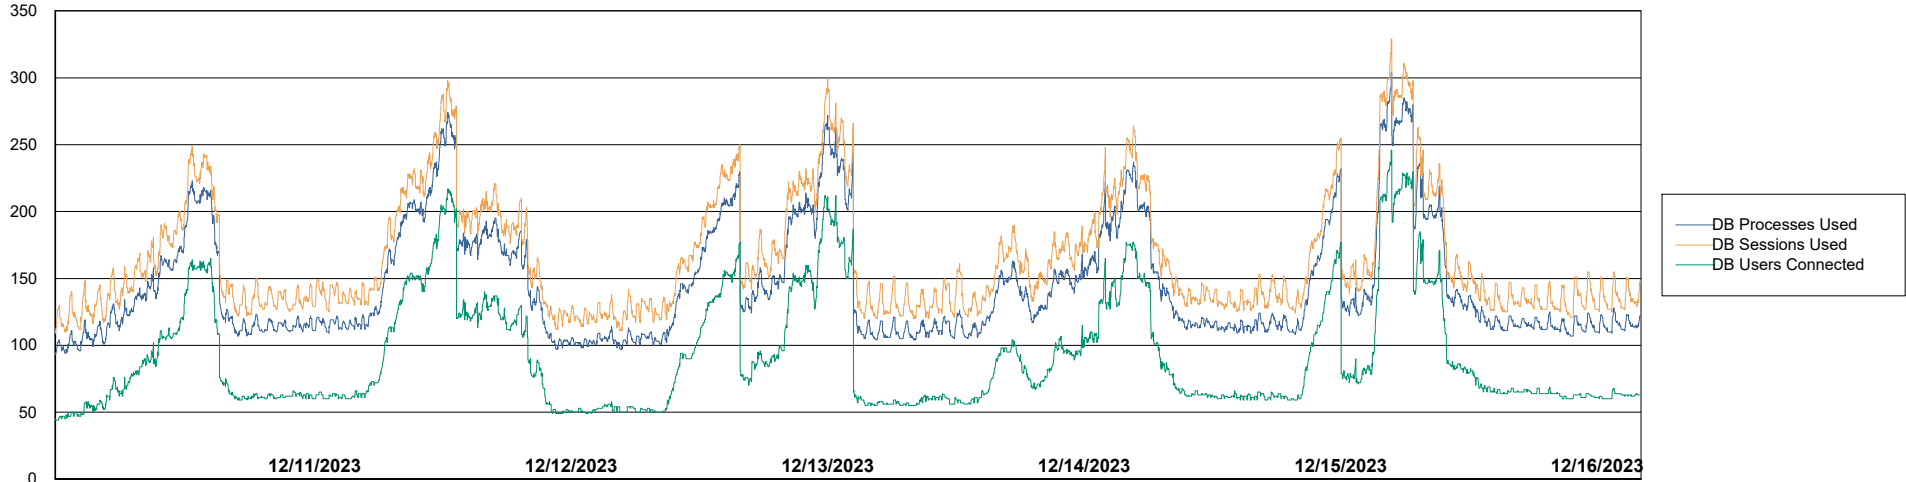

Weekly SLA Customer Report

Customer NIX_Production
Database ID 51

Database Performance NIX_PRD_ABSBI_ABS1

Weekly SLA Customer Report

Customer NIX_Production
Database ID 51

Database Performance NIX_PRD_ABSD01_ABS1