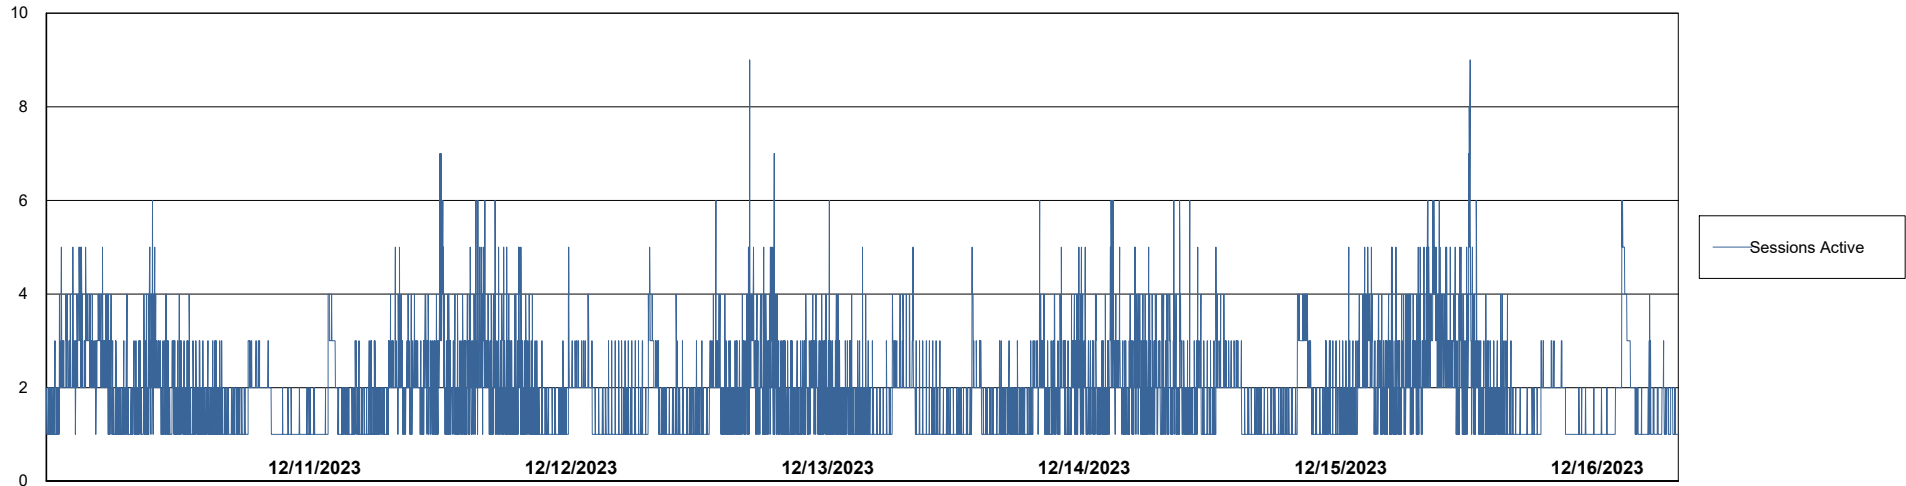

Weekly SLA Customer Report

Customer NIX_Production
Database ID 51

Database Performance NIX_PRD_ABSBI_ABS1

Weekly SLA Customer Report

Customer NIX_Production
Database ID 51

Database Performance NIX_PRD_ABSD01_ABS1