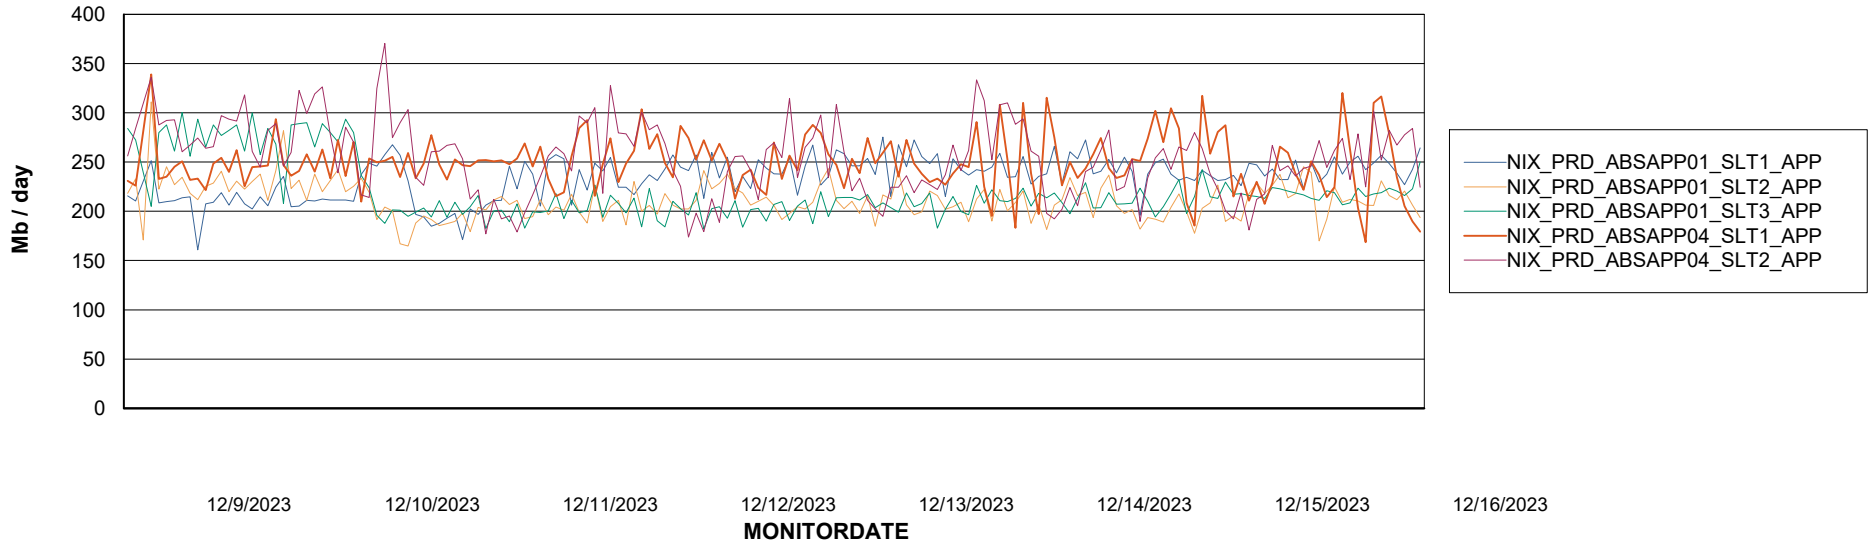

ABSSolute Application Server Services

Avg memory used per ABS Server Service