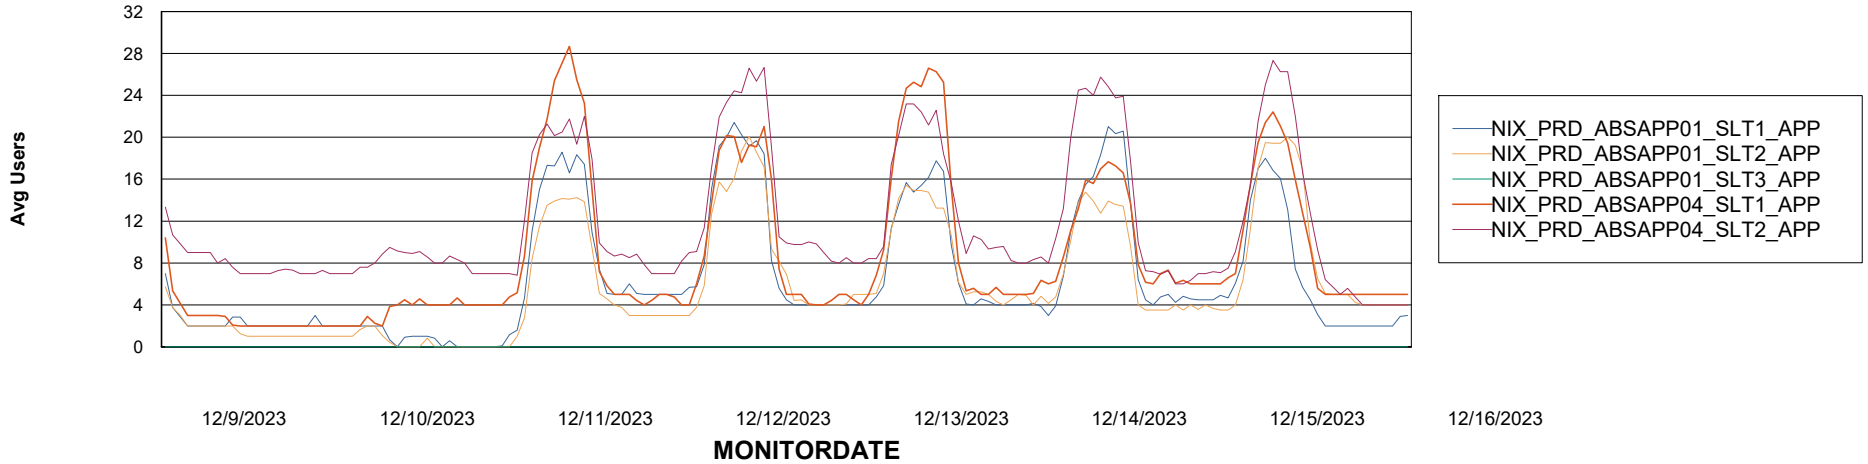

Weekly SLA Customer Report

Customer NIX_Production
Database ID 51

ABSSolute Application Server Services

Avg memory used per ABS Server Service

Avg users per day per ABS server

Weekly SLA Customer Report

Customer NIX_Production
Database ID 51