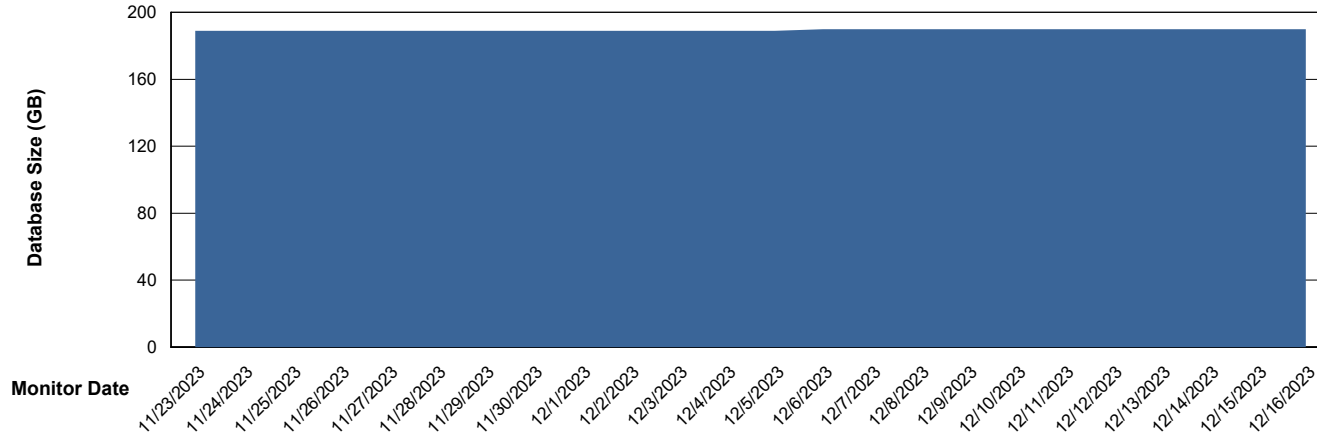

DATABASE SIZE NIX_PRD_ABSBI_ABS1

Database growth over last month