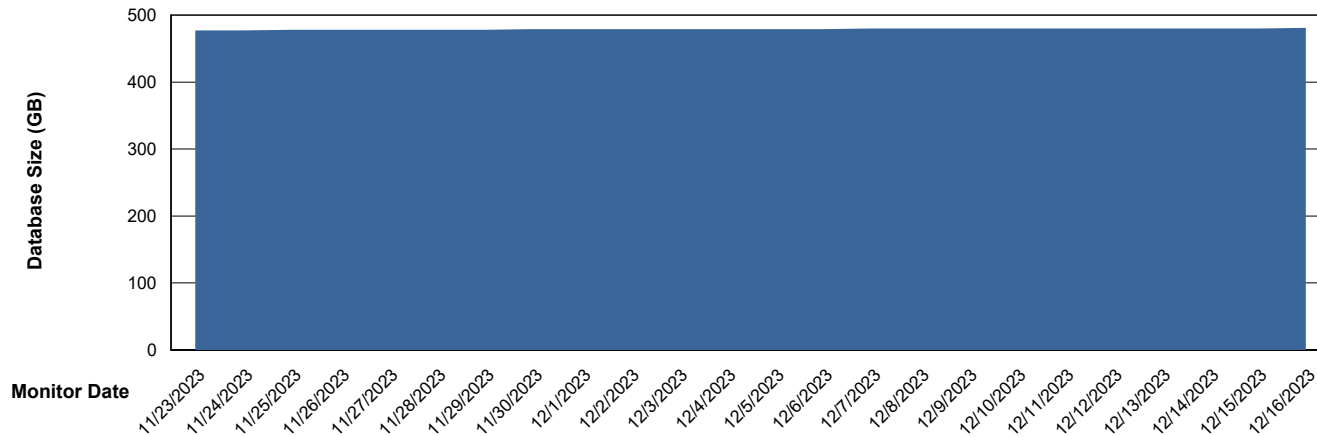

DATABASE SIZE NIX_PRD_ABSDB01_ABS1

Database growth over last month