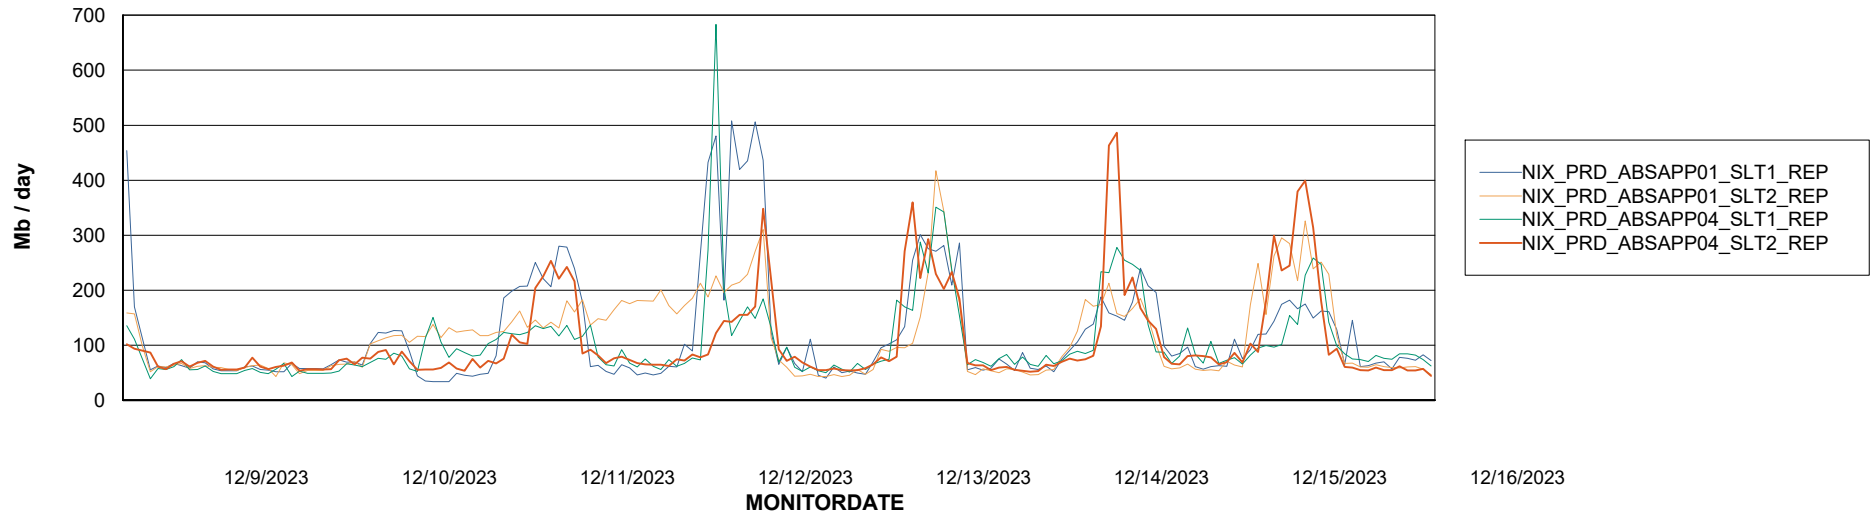

ABSSolute Application ReportServer Services

Avg memory used per ReportServer Service