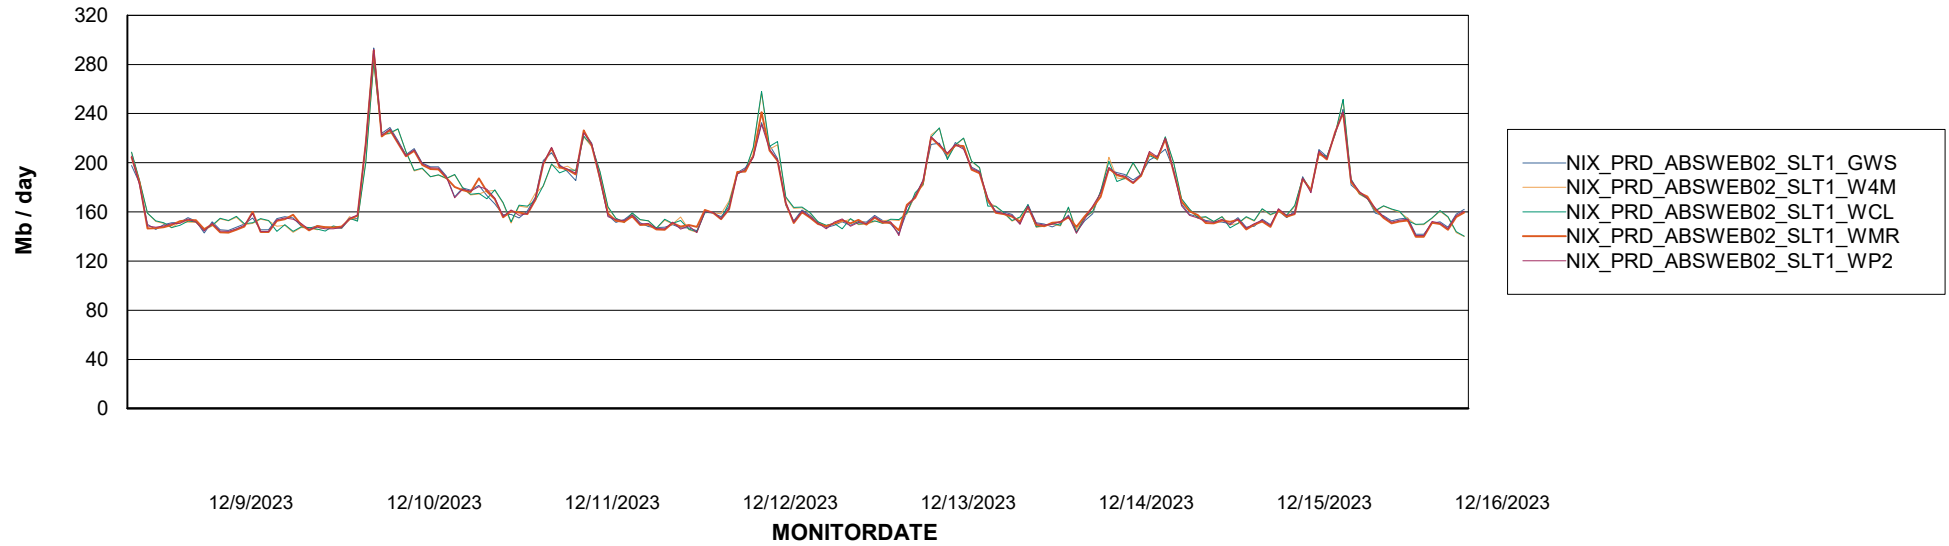

ABSSolute Web Component Services

Avg memory used per ABS Web component