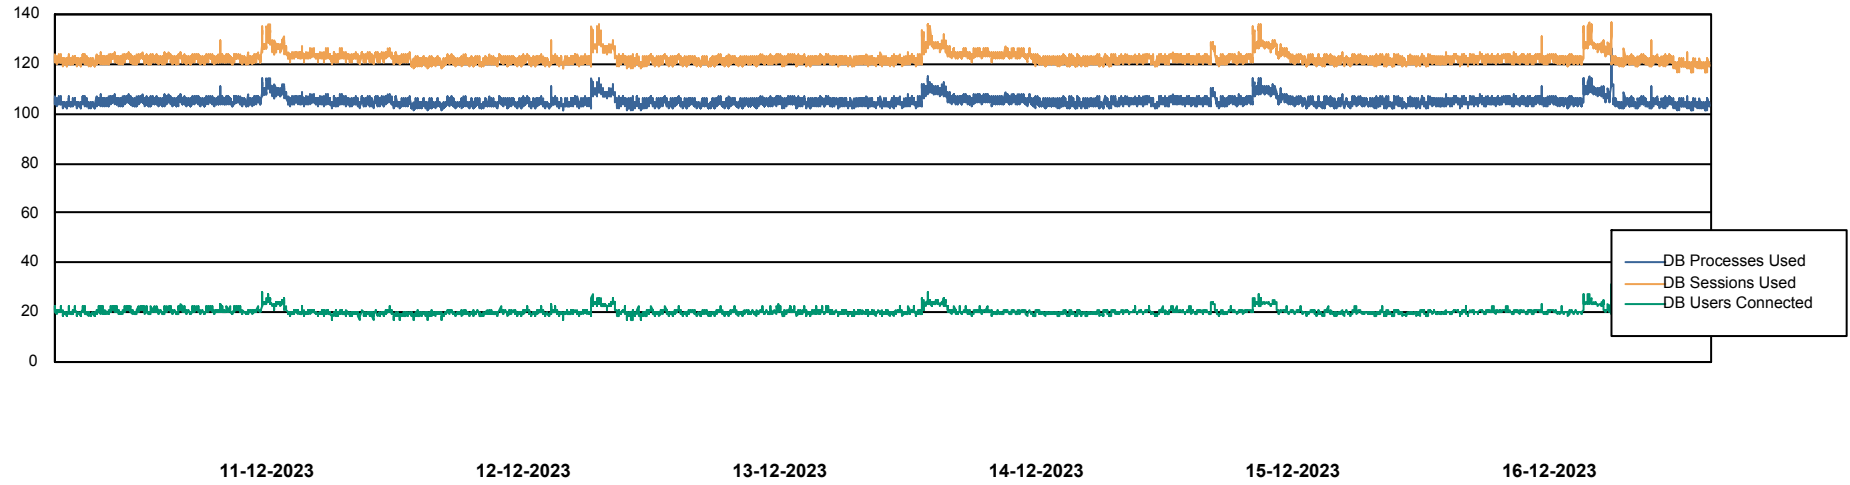

Database Performance KLHDB_BI