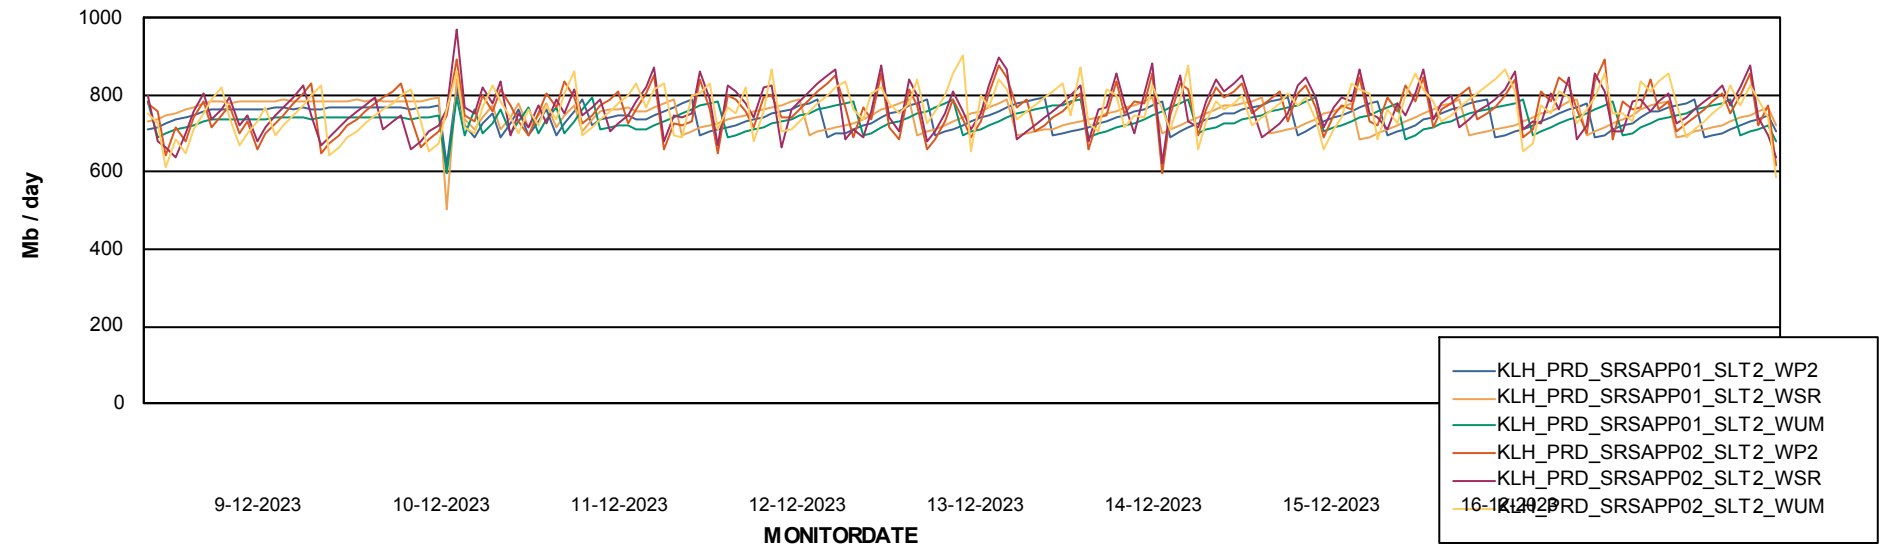

Avg memory used per ReportServer Service

Weekly SLA Customer Report

Customer KLH_Production (24/7)
Database ID 139

ABSolute Web Component Services

Avg memory used per ABS Web component

Weekly SLA Customer Report