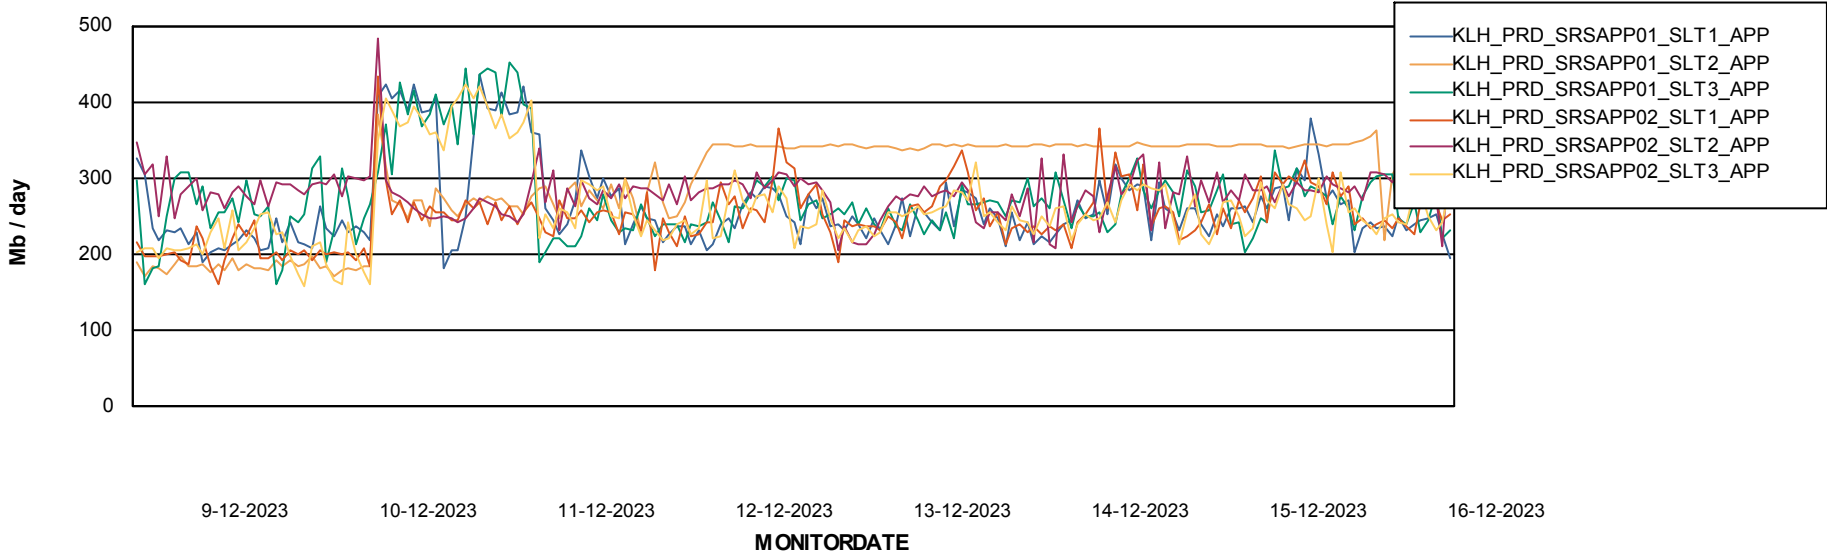

ABSSolute Application Server Services

Avg memory used per ABS Server Service