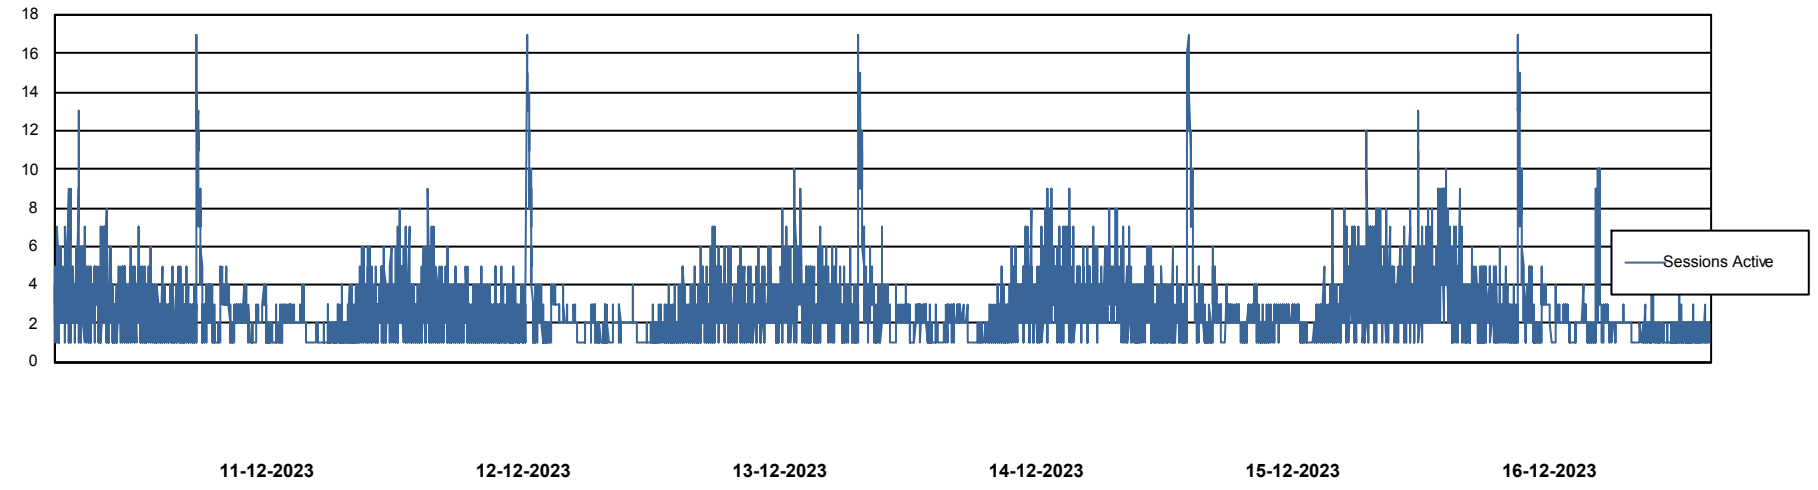

Weekly SLA Customer Report

Customer KLH_Production (24/7)
Database ID 139

Database Performance KLHDB_BI

Weekly SLA Customer Report

Customer KLH_Production (24/7)
Database ID 139

Database Performance KLHDB_Production

Weekly SLA Customer Report

Customer KLH_Production (24/7)
Database ID 139

Database Performance KLHDB_Standby

DB Processes Max 0
DB Processes Max 1,000
DB Processes Max 4

Weekly SLA Customer Report

Customer KLH_Production (24/7)
Database ID 139