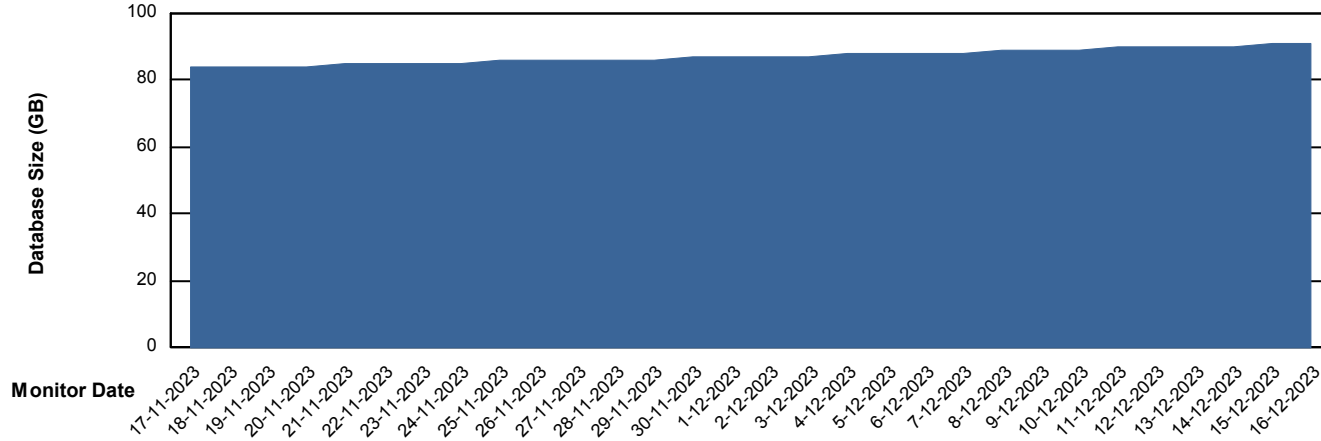

Weekly SLA Customer Report

Customer KLH_Production (24/7)
Database ID 139

Database Performance KLHDB_Standby

DB Processes Max 0
DB Processes Max 1,000
DB Processes Max 4

Weekly SLA Customer Report

Customer KLH_Production (24/7)
Database ID 139

DATABASE SIZE KLHDB_BI

Database growth over last month

DATABASE SIZE KLHDB_Production

Database growth over last month

Weekly SLA Customer Report

Customer KLH_Production (24/7)
 Database ID 139

Database Tablespace KLHDB_BI