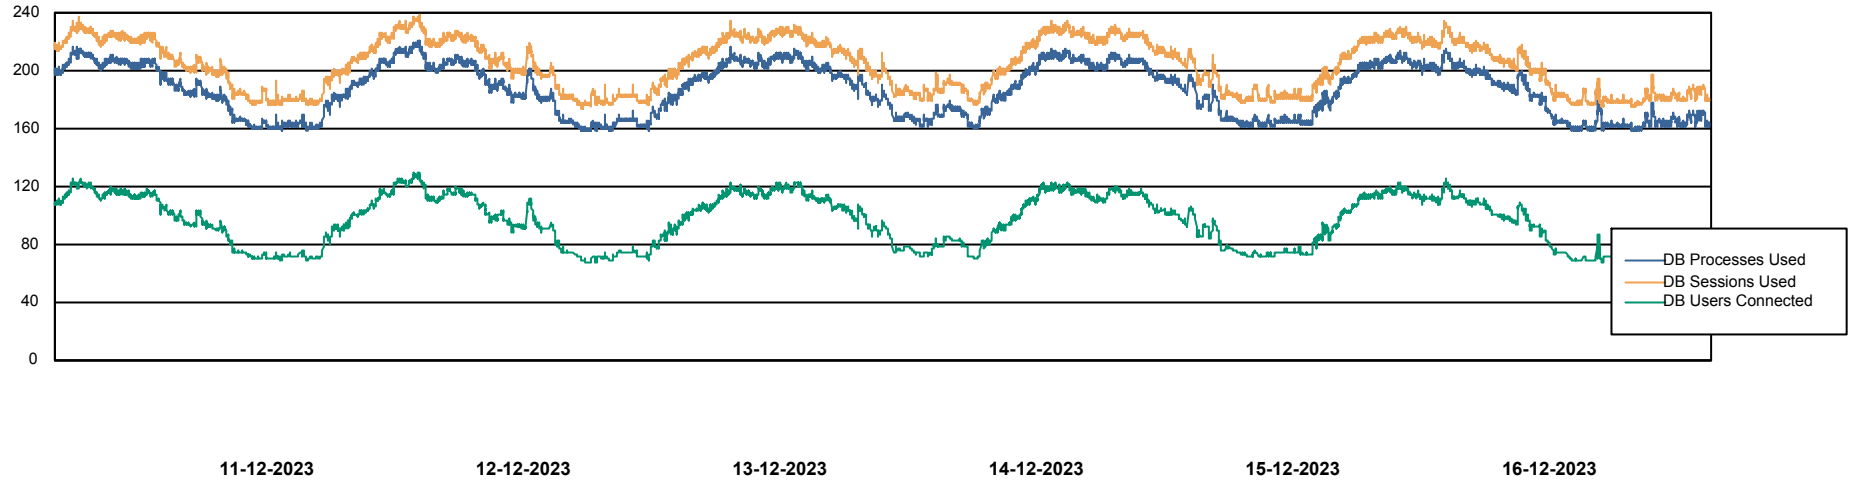

Weekly SLA Customer Report

Customer KLH_Production (24/7)
Database ID 139

Database Performance KLHDB_BI

Weekly SLA Customer Report

Customer KLH_Production (24/7)
Database ID 139

Database Performance KLHDB_Production

Weekly SLA Customer Report

Customer KLH_Production (24/7)
Database ID 139

Database Performance KLHDB_Standby

DB Processes Max 0
DB Processes Max 1,000
DB Processes Max 4

Weekly SLA Customer Report

Customer KLH_Production (24/7)
Database ID 139