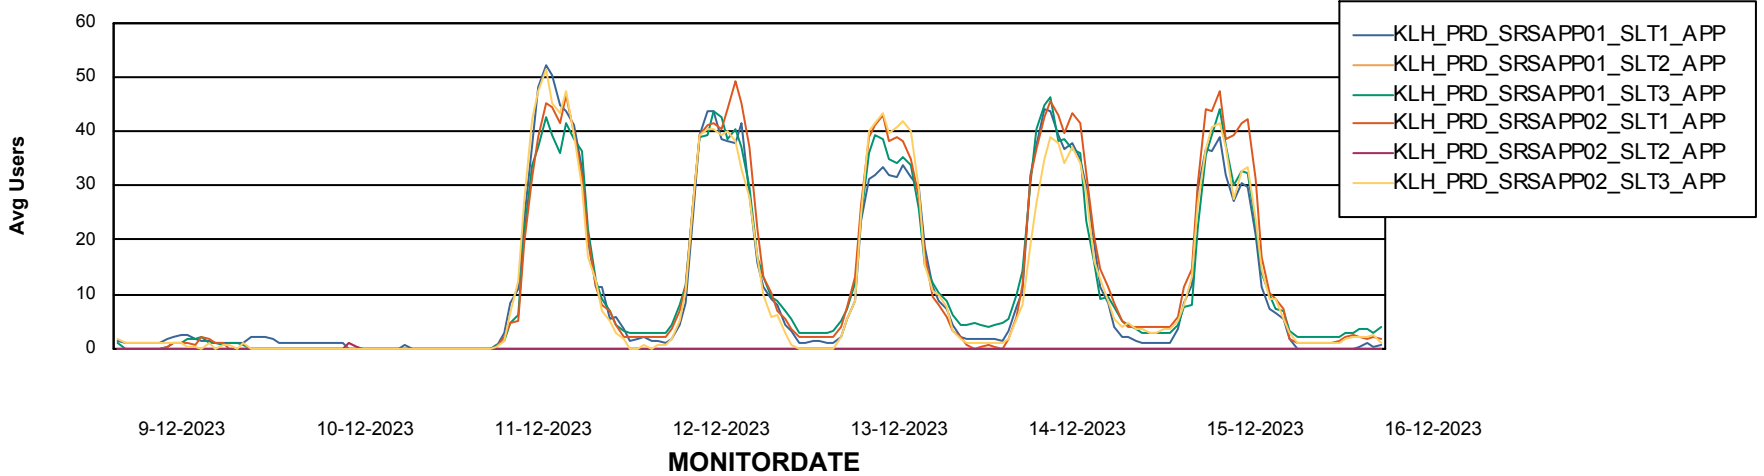

Avg users per day per ABS server