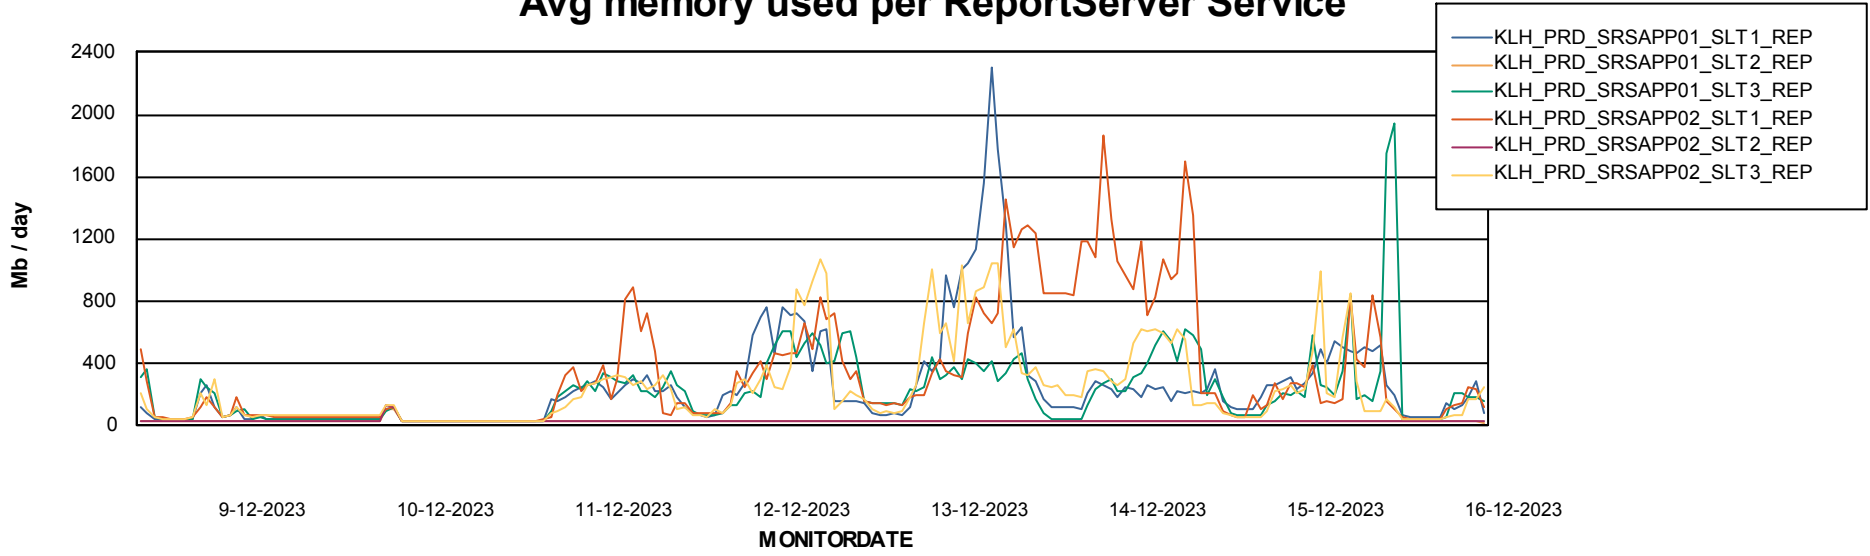

ABSSolute Application ReportServer Services

Avg memory used per ReportServer Service