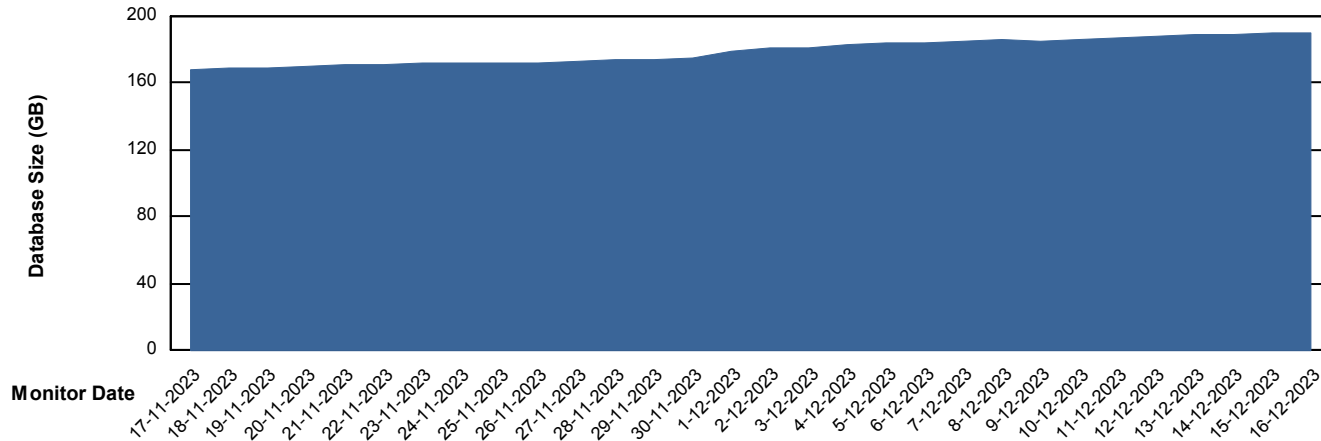

Weekly SLA Customer Report

Customer KLH_Production (24/7)
Database ID 139

Database Performance KLHDB_BI

Weekly SLA Customer Report

Customer KLH_Production (24/7)
Database ID 139

Database Performance KLHDB_Production

Weekly SLA Customer Report

Customer KLH_Production (24/7)
Database ID 139

Database Performance KLHDB_Standby

DB Processes Max 0
DB Processes Max 1,000
DB Processes Max 4

Weekly SLA Customer Report

Customer KLH_Production (24/7)
Database ID 139

DATABASE SIZE KLHDB_BI

Database growth over last month

DATABASE SIZE KLHDB_Production

Database growth over last month

Weekly SLA Customer Report

Customer KLH_Production (24/7)
 Database ID 139

Database Tablespace KLHDB_BI