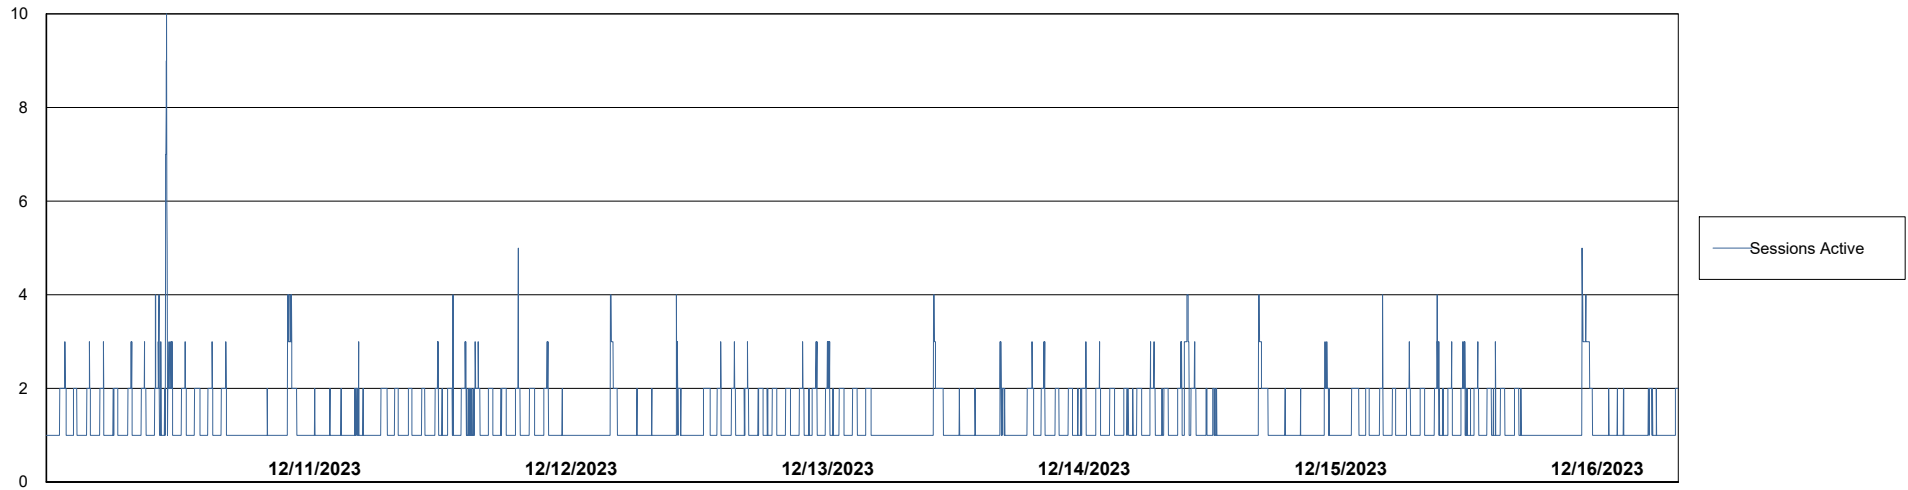

Database Performance KBR_PRD_BI-DBSRV_ABS1