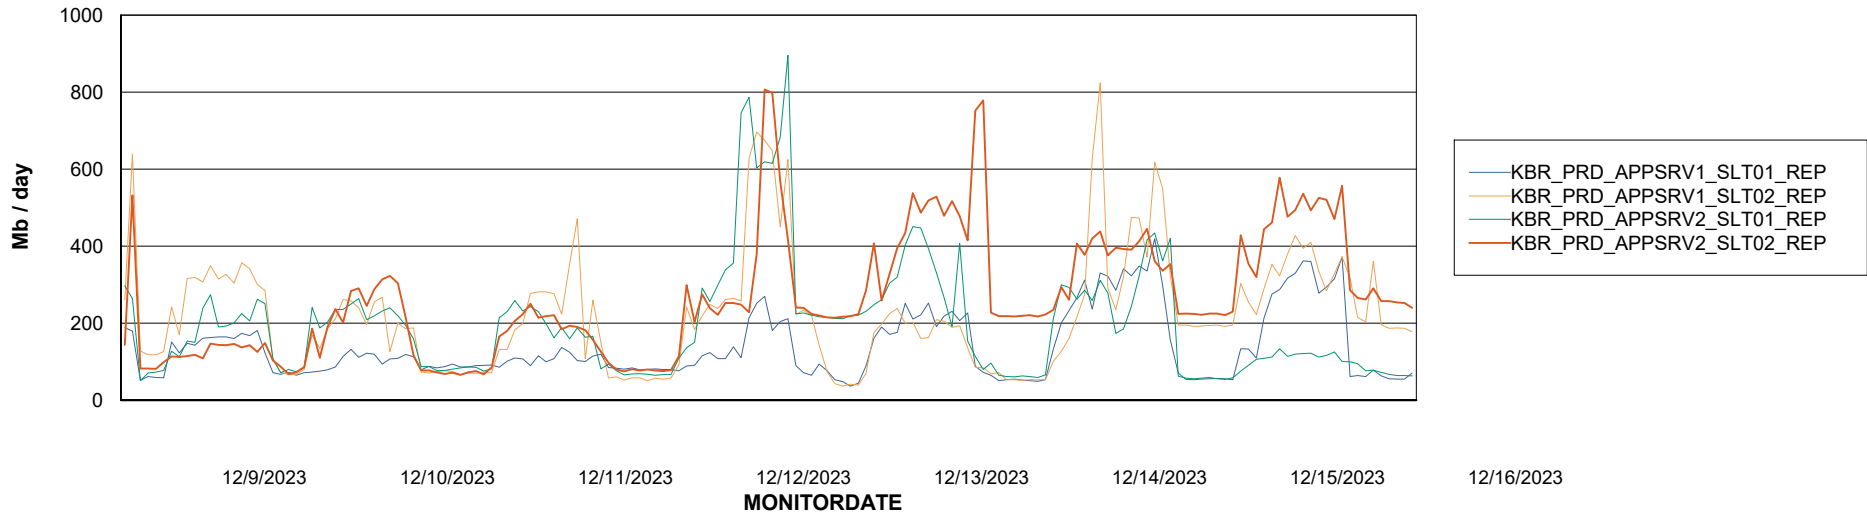

ABSSolute Application Server Services

Avg memory used per ReportServer Service