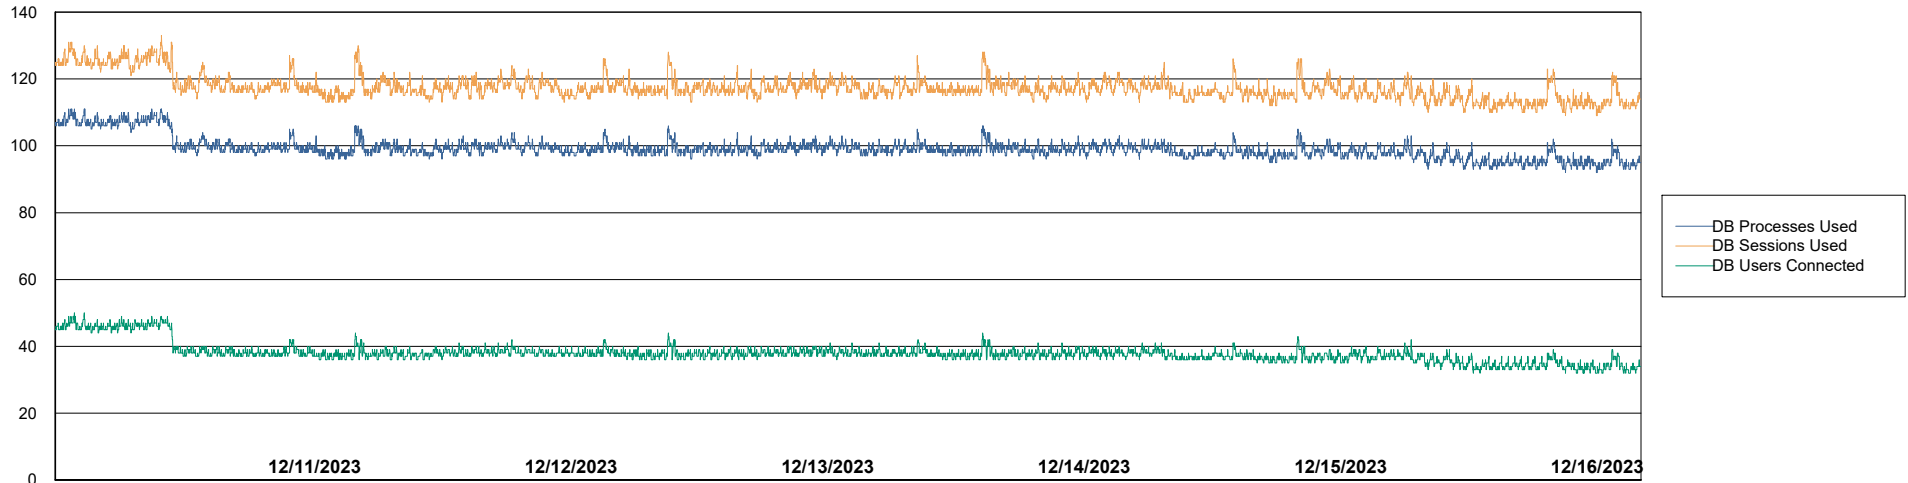

Database Performance KBR_PRD_BI-DBSRV_ABS1