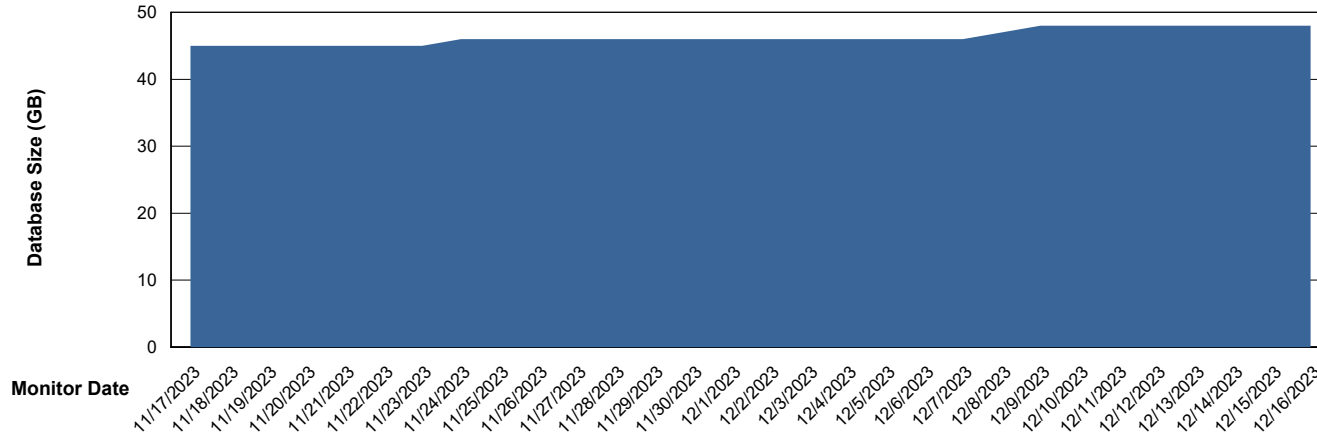

Weekly SLA Customer Report

Customer KBR_Production
Database ID 117

Database Performance KBR_PRD_BI-DBSRV_ABS1

Weekly SLA Customer Report

Customer KBR_Production
Database ID 117

Database Performance KBR_PRD_DB-SRV1_ABS1

Weekly SLA Customer Report

Customer KBR_Production
Database ID 117

Database Performance KBR_PRD_DB-SRV2_HSBABS1

DB Processes Max 1,000

Weekly SLA Customer Report

Customer KBR_Production
Database ID 117

DATABASE SIZE KBR_PRD_BI-DBSRV_ABS1

Database growth over last month

DATABASE SIZE KBR_PRD_DB-SRV1_ABS1

Database growth over last month

Weekly SLA Customer Report

Customer KBR_Production
Database ID 117

Database Tablespace KBR_PRD_BI-DBSRV_ABS1