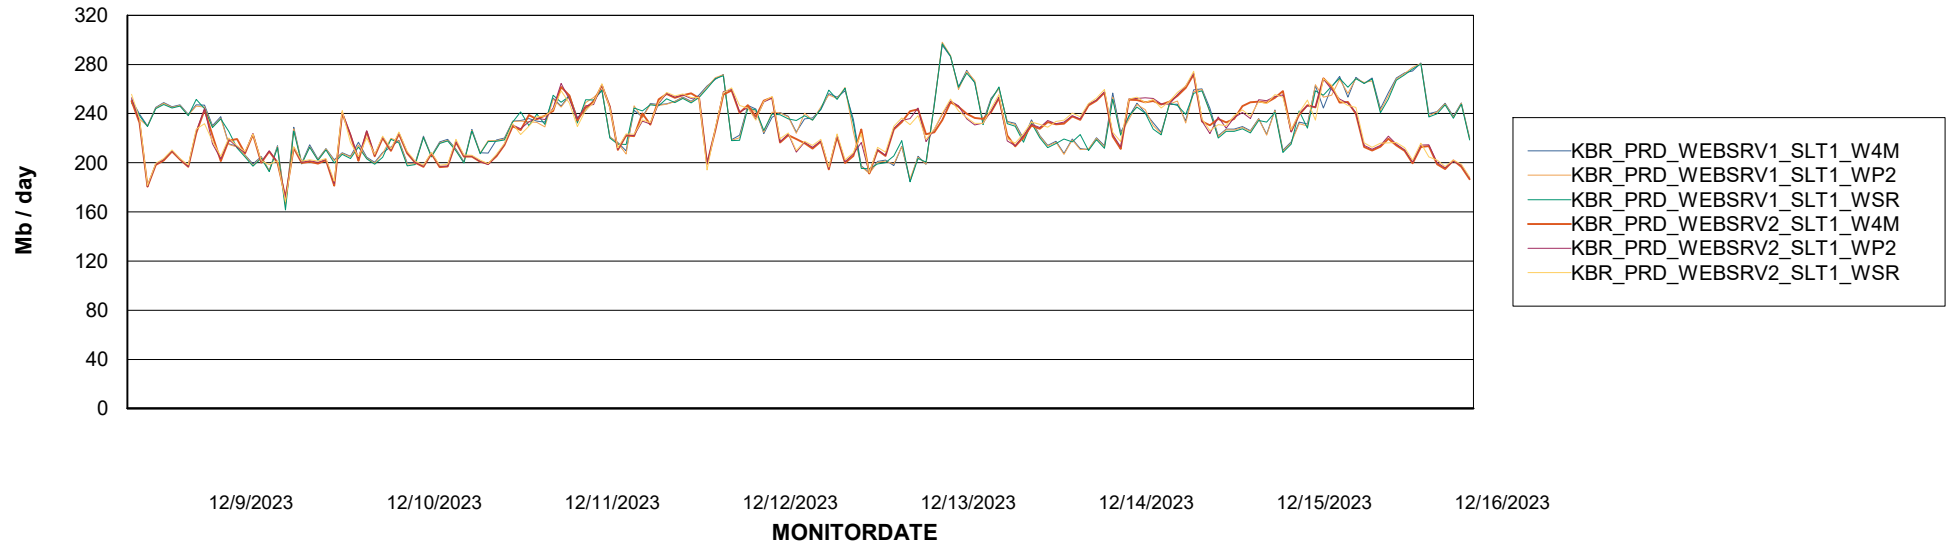

ABSSolute Web Component Services

Avg memory used per ABS Web component