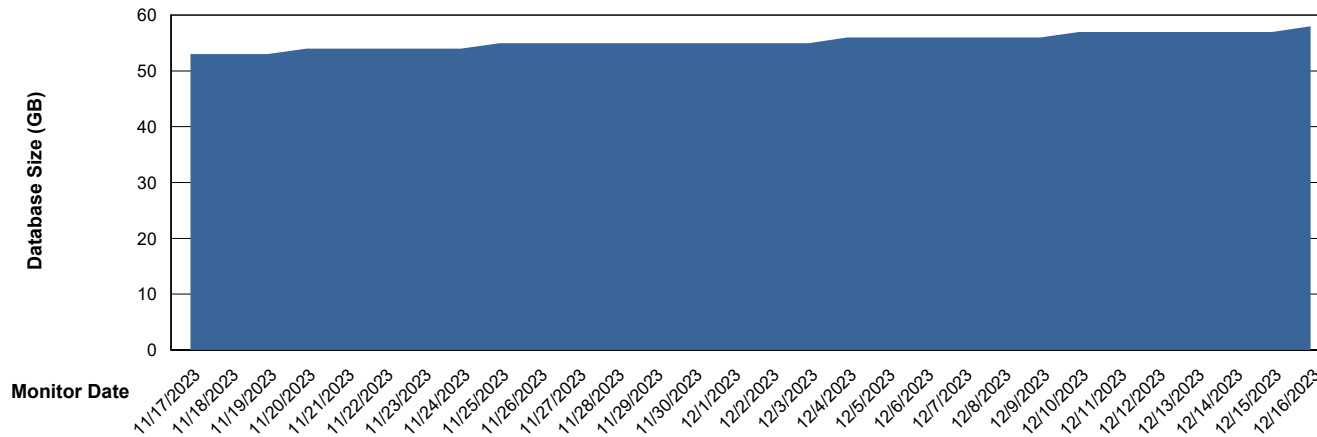

Weekly SLA Customer Report

Customer KBR_Production
Database ID 117

Database Performance KBR_PRD_BI-DBSRV_ABS1

Weekly SLA Customer Report

Customer KBR_Production
Database ID 117

Database Performance KBR_PRD_DB-SRV1_ABS1

Weekly SLA Customer Report

Customer KBR_Production
Database ID 117

Database Performance KBR_PRD_DB-SRV2_HSBABS1

DB Processes Max 1,000

Weekly SLA Customer Report

Customer KBR_Production
Database ID 117

DATABASE SIZE KBR_PRD_BI-DBSRV_ABS1

Database growth over last month

DATABASE SIZE KBR_PRD_DB-SRV1_ABS1

Database growth over last month

Weekly SLA Customer Report

Customer KBR_Production
Database ID 117

Database Tablespace KBR_PRD_BI-DBSRV_ABS1