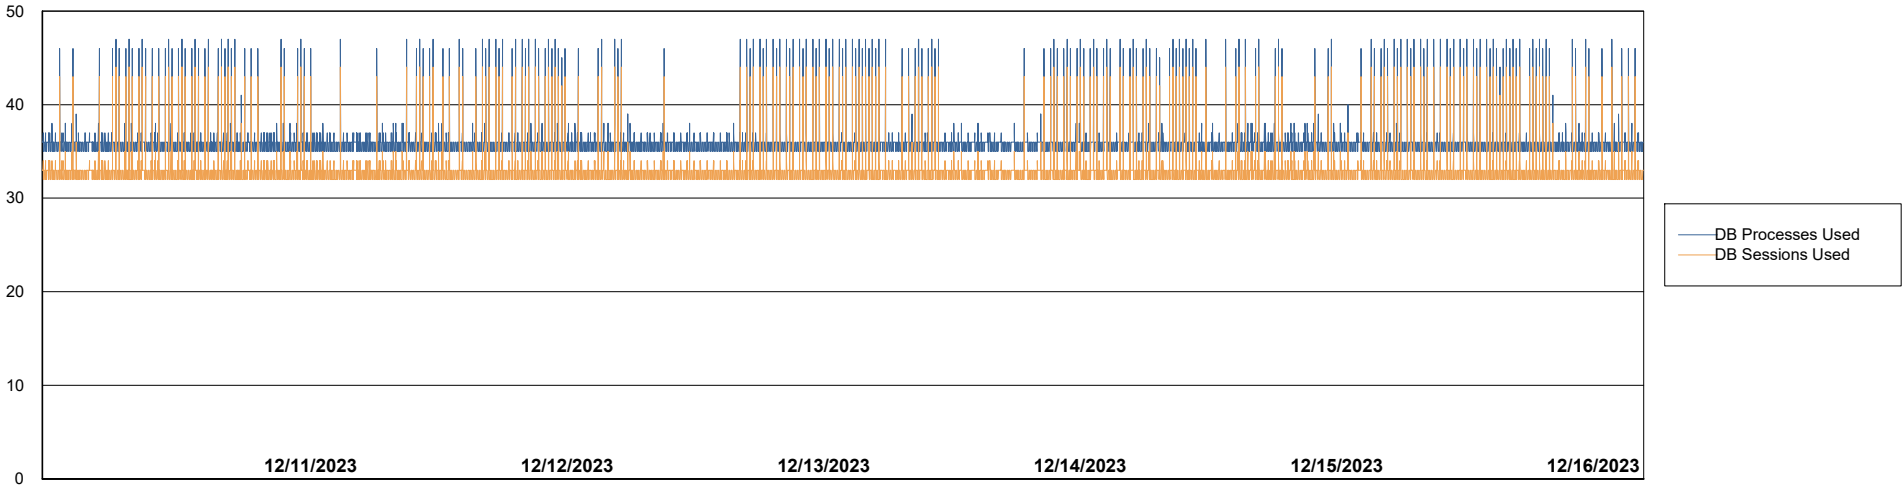

Database Performance KBR_PRD_DB-SRV2_HSBABS1

DB Processes Max 1,000