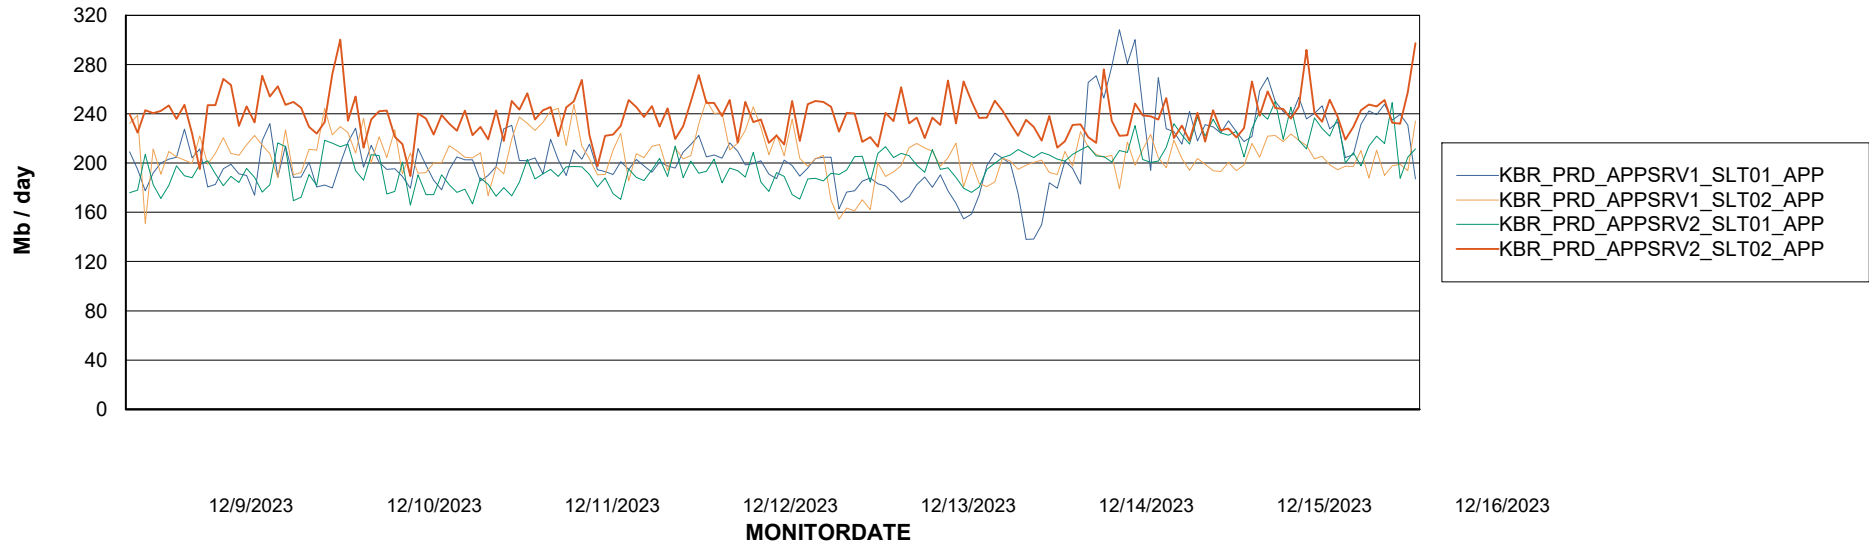

ABSSolute Application Server Services

Avg memory used per ABS Server Service