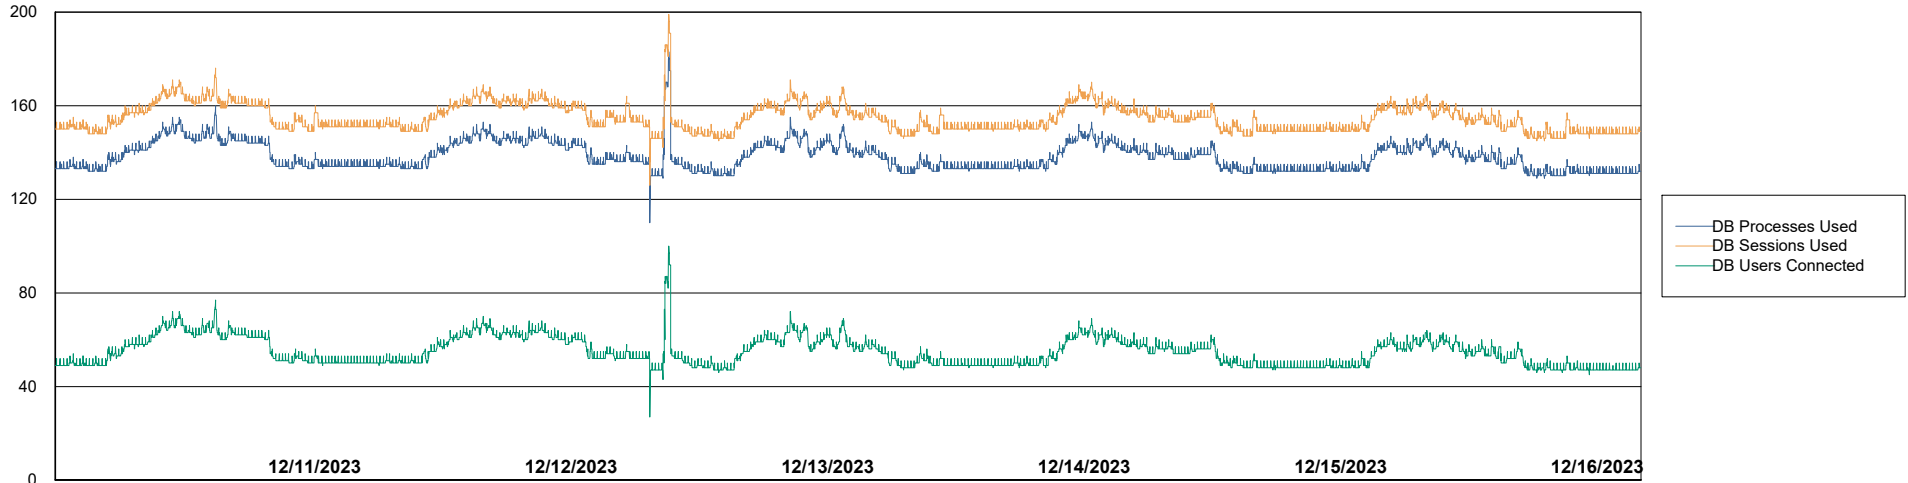

Weekly SLA Customer Report

Customer KBR_Production
Database ID 117

Database Performance KBR_PRD_BI-DBSRV_ABS1

Weekly SLA Customer Report

Customer KBR_Production
Database ID 117

Database Performance KBR_PRD_DB-SRV1_ABS1