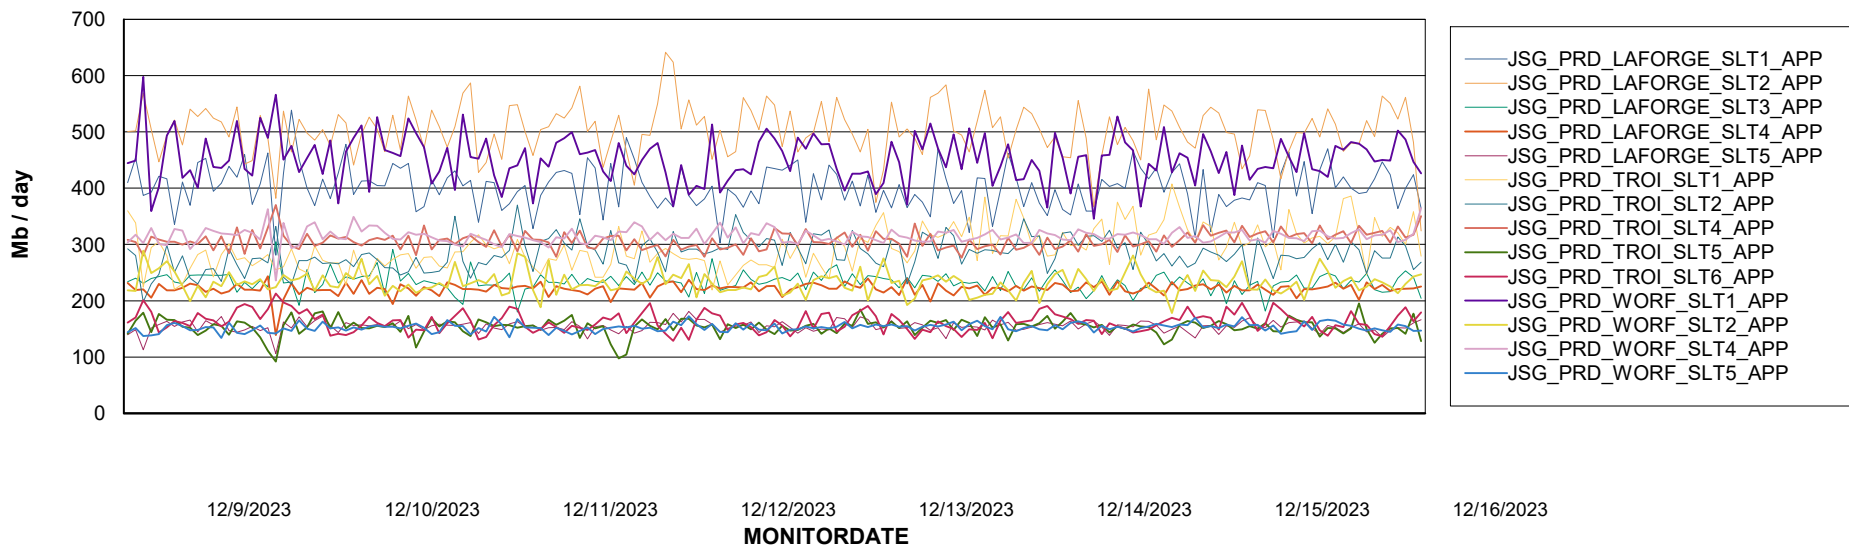

ABSSolute Application Server Services

Avg memory used per ABS Server Service