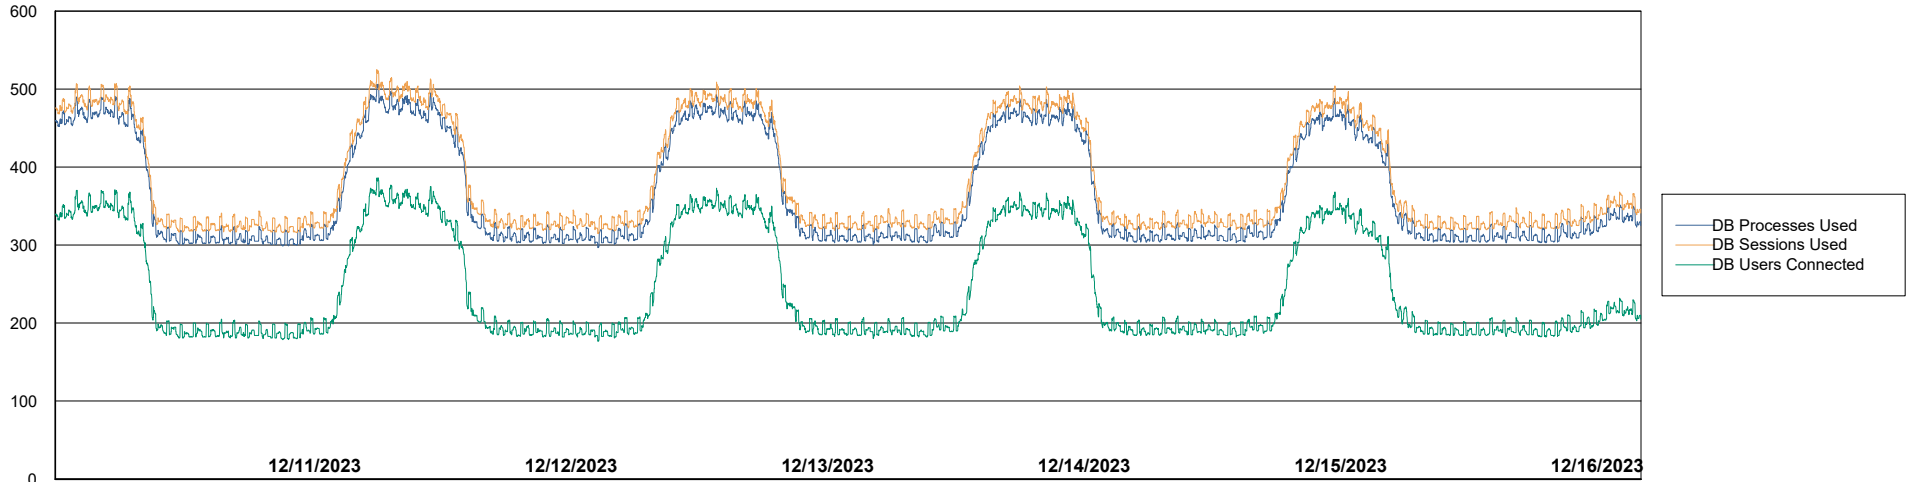

Database Performance JSG_PRD_RIKER_DB_HSBABS1