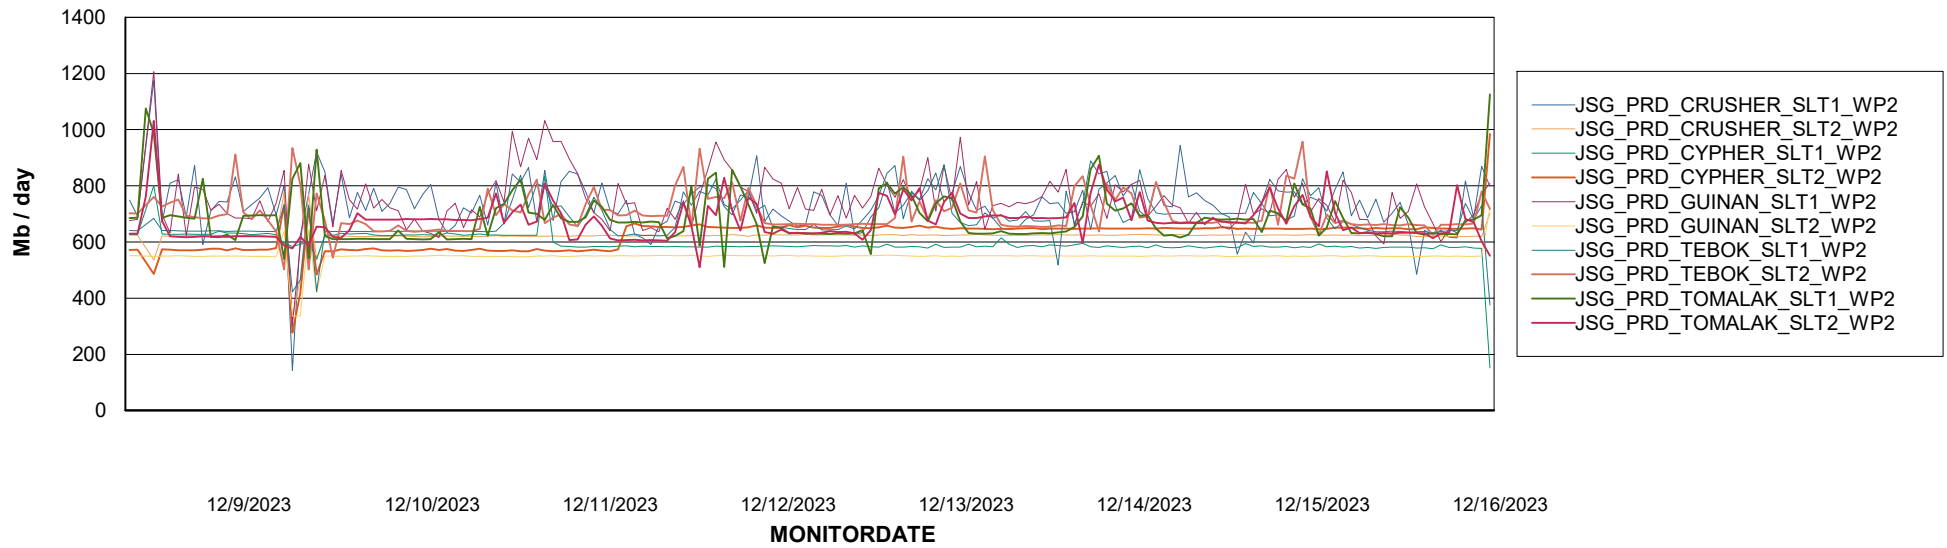

ABSolute Web Component Services

Avg memory used per ABS Web component