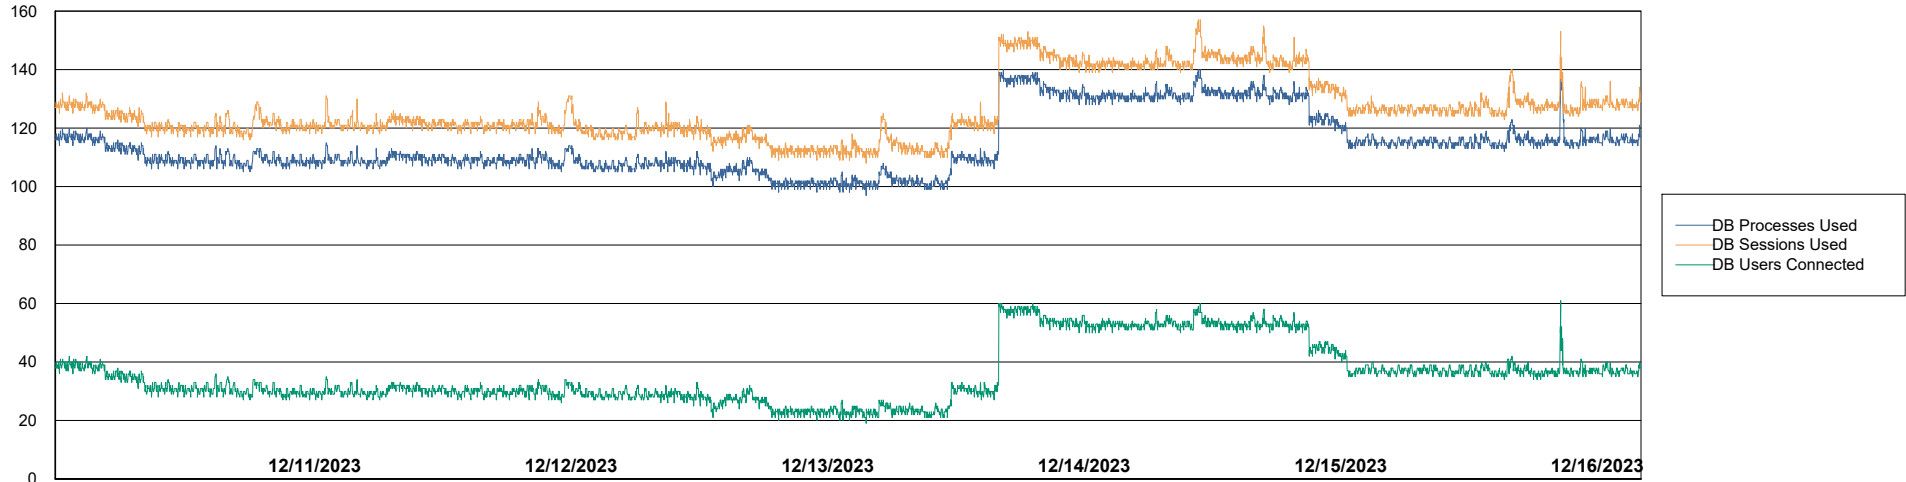

Database Performance JSG_PRD_BASHIR_DB_ABS1