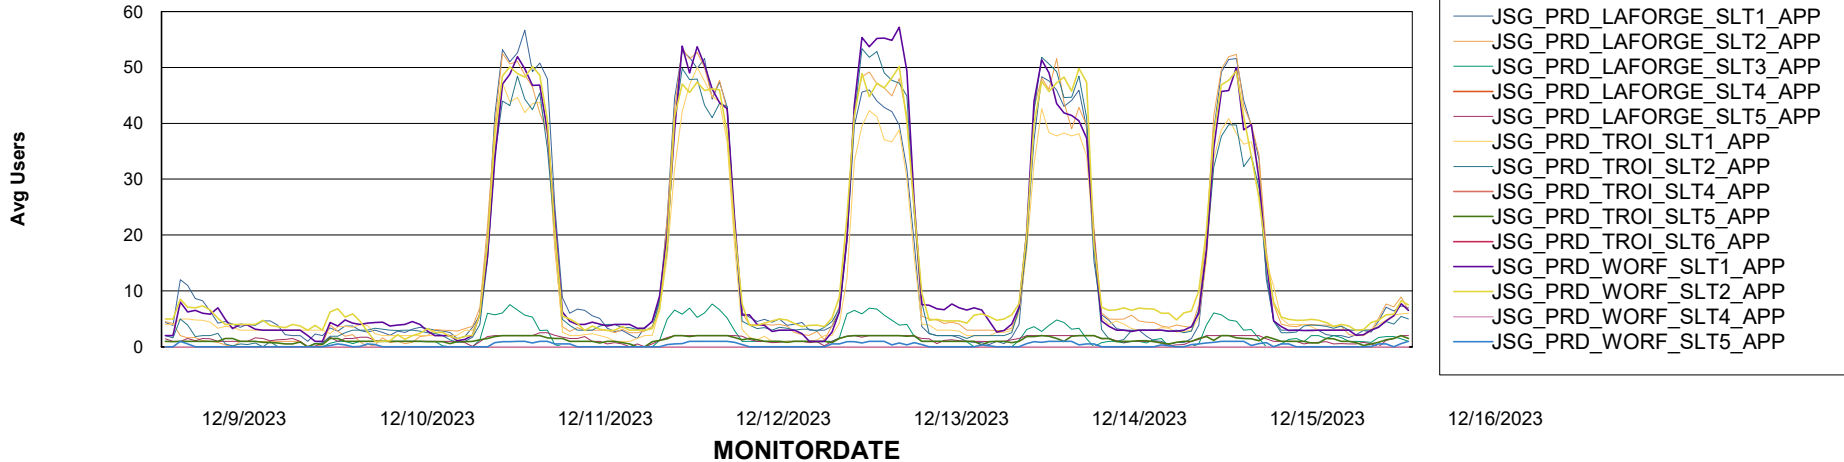

Avg users per day per ABS server