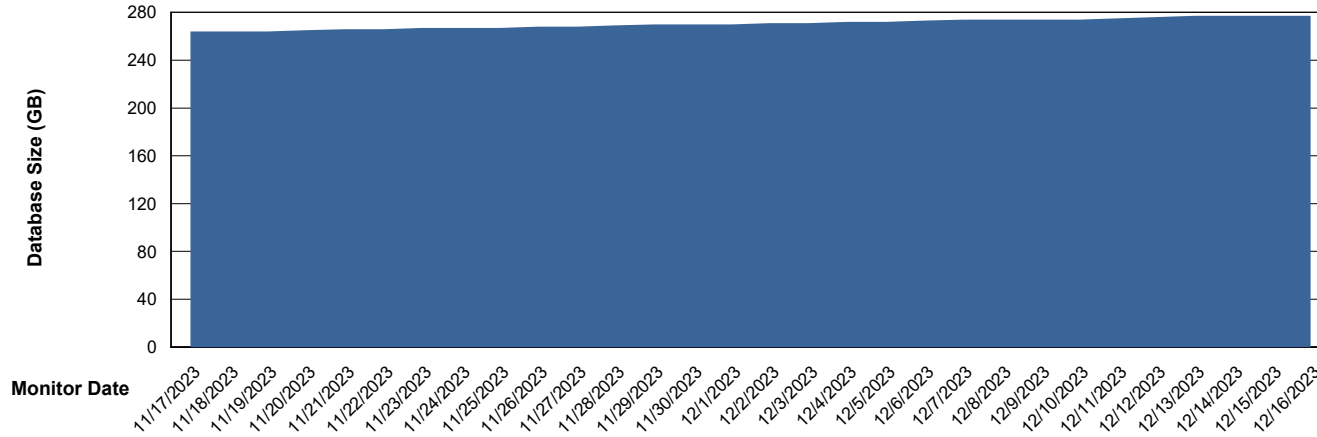

DATABASE SIZE JSG_PRD_BASHIR_DB_ABS1

Database growth over last month