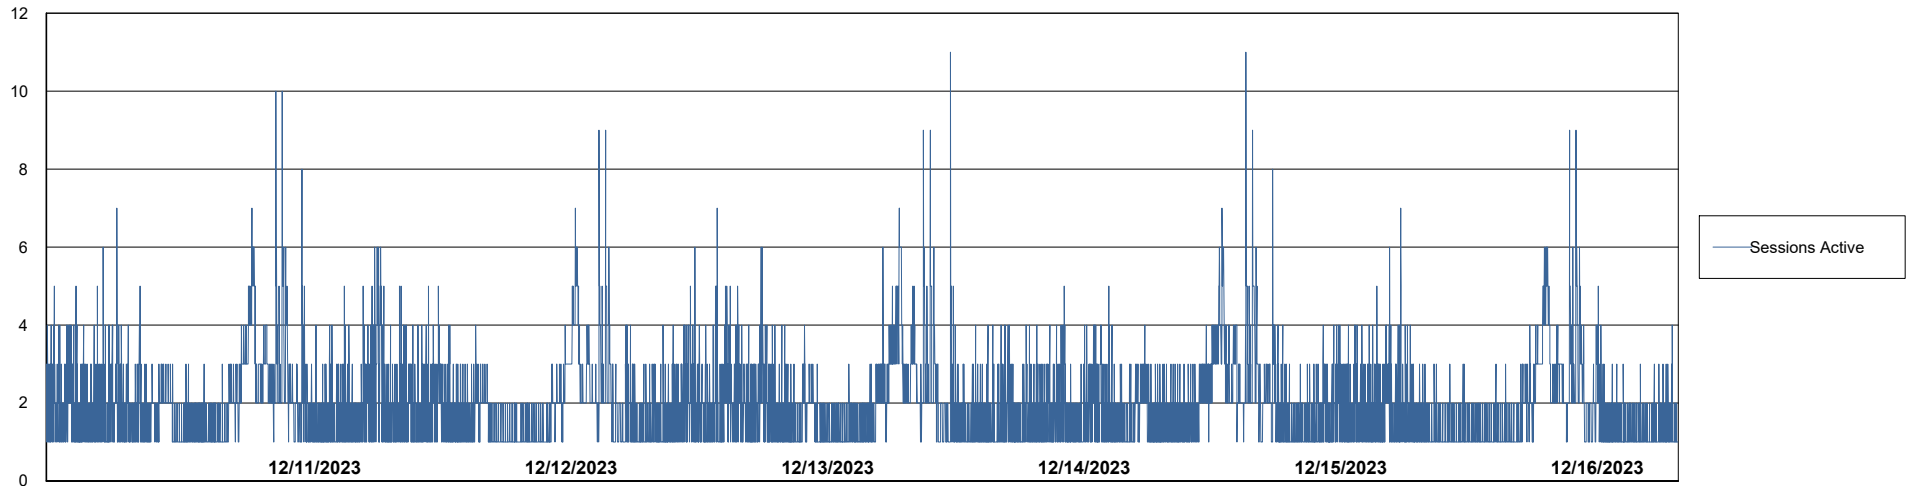

Database Performance JSG_PRD_RIKER_DB_HSBABS1