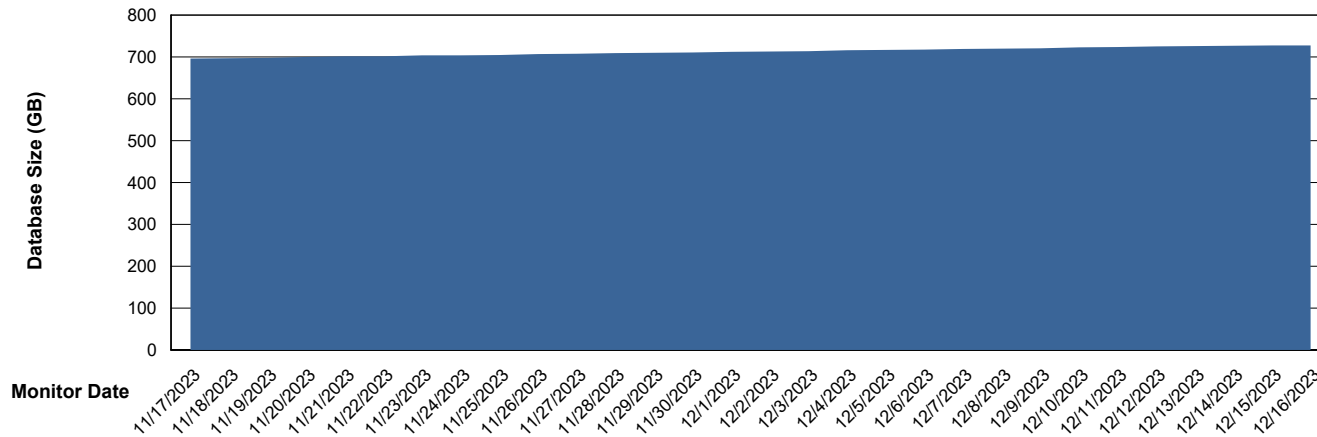

# Weekly SLA Customer Report

Customer JSG\_Production (24/7)  
Database ID 102

DATABASE SIZE JSG\_PRD\_BASHIR\_DB\_ABS1

### Database growth over last month

DATABASE SIZE JSG\_PRD\_RIKER\_DB\_HSBABS1

### Database growth over last month