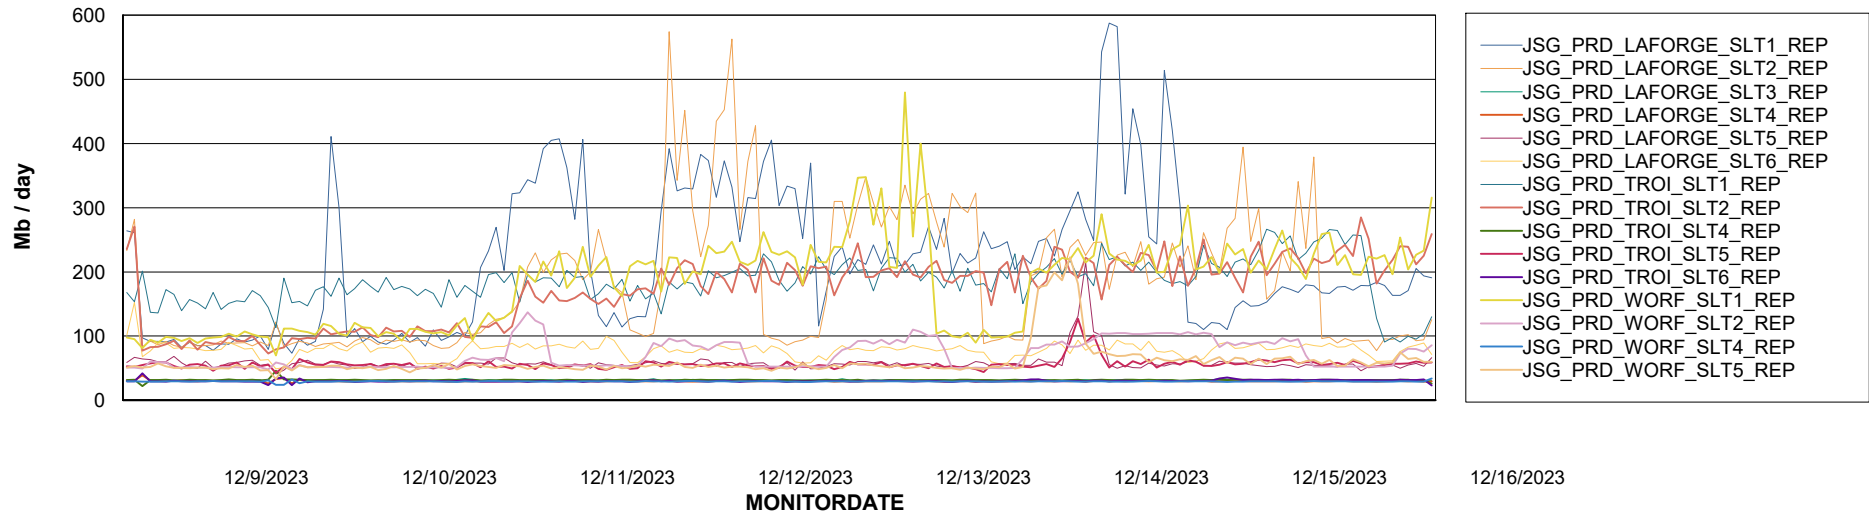

ABSSolute Application ReportServer Services

Avg memory used per ReportServer Service