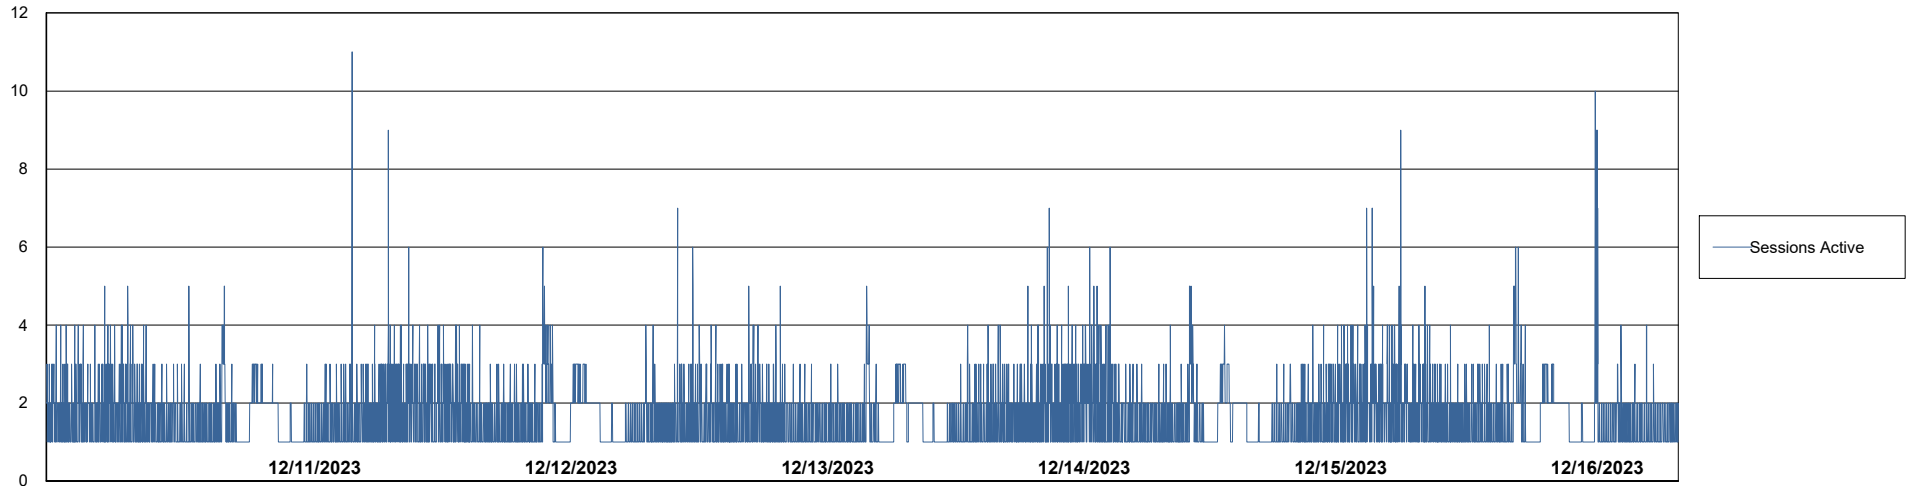

Database Performance JSG_PRD_BASHIR_DB_ABS1