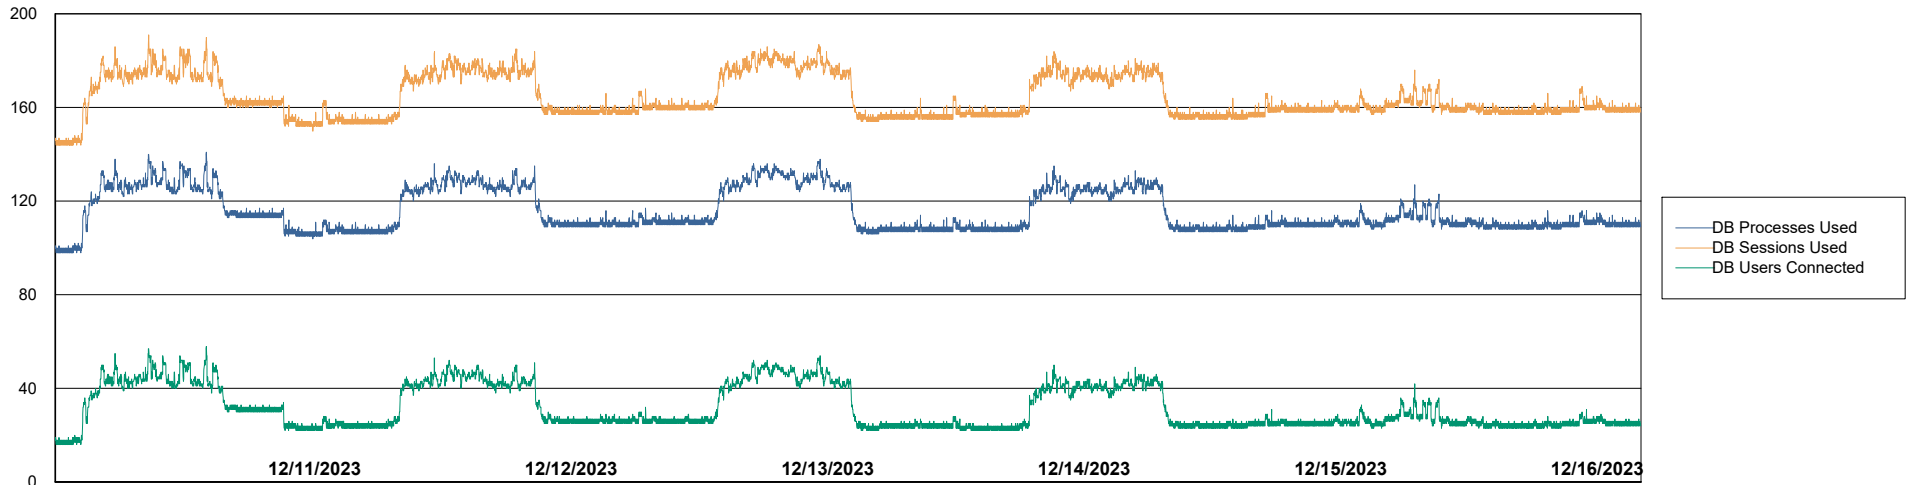

Weekly SLA Customer Report

Customer HUE_Production
Database ID 154

Database Performance HUE_PRD_S-ORABI2_ABS1

Weekly SLA Customer Report

Customer HUE_Production
Database ID 154

Database Performance HUE_PRD_S-ORAPROD2_ABS1