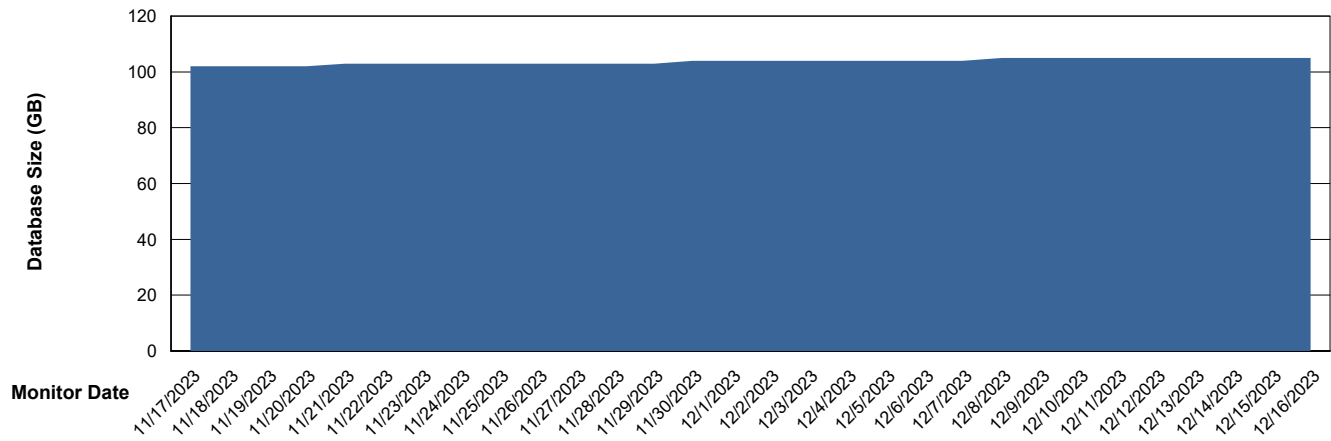

DATABASE SIZE HUE_PRD_S-ORAPROD2_ABS1

Database growth over last month