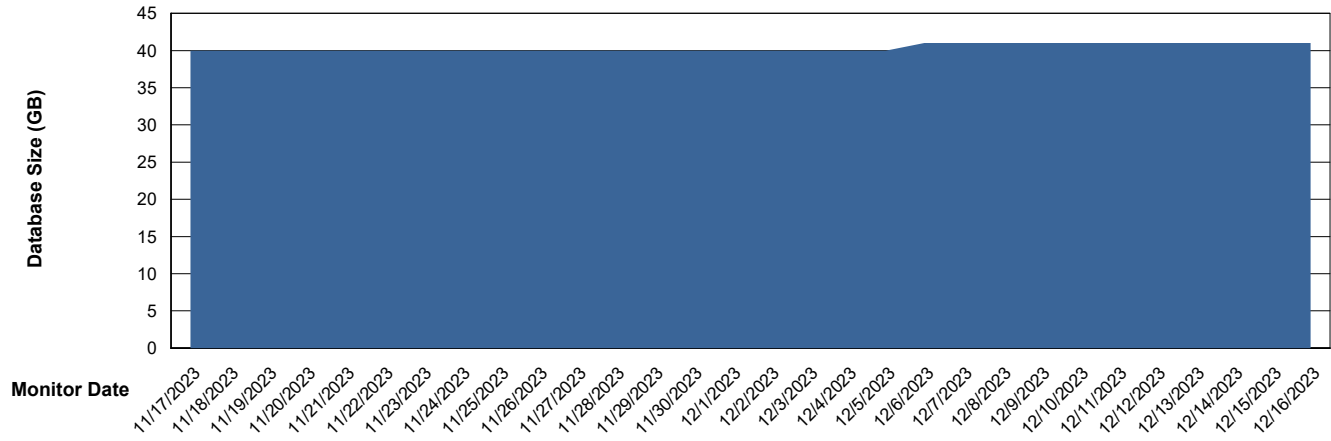

DATABASE SIZE HUE_PRD_S-ORABI2_ABS1

Database growth over last month