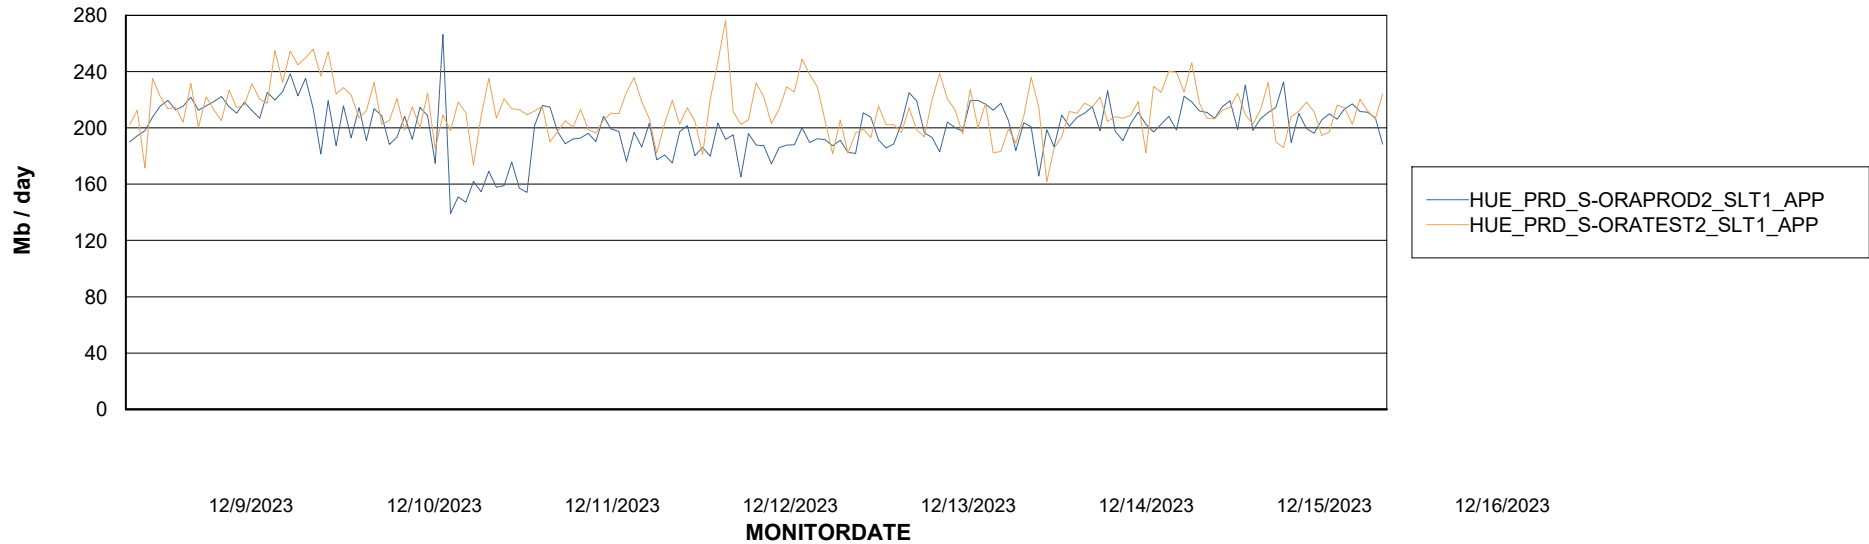

ABSSolute Application Server Services

Avg memory used per ABS Server Service