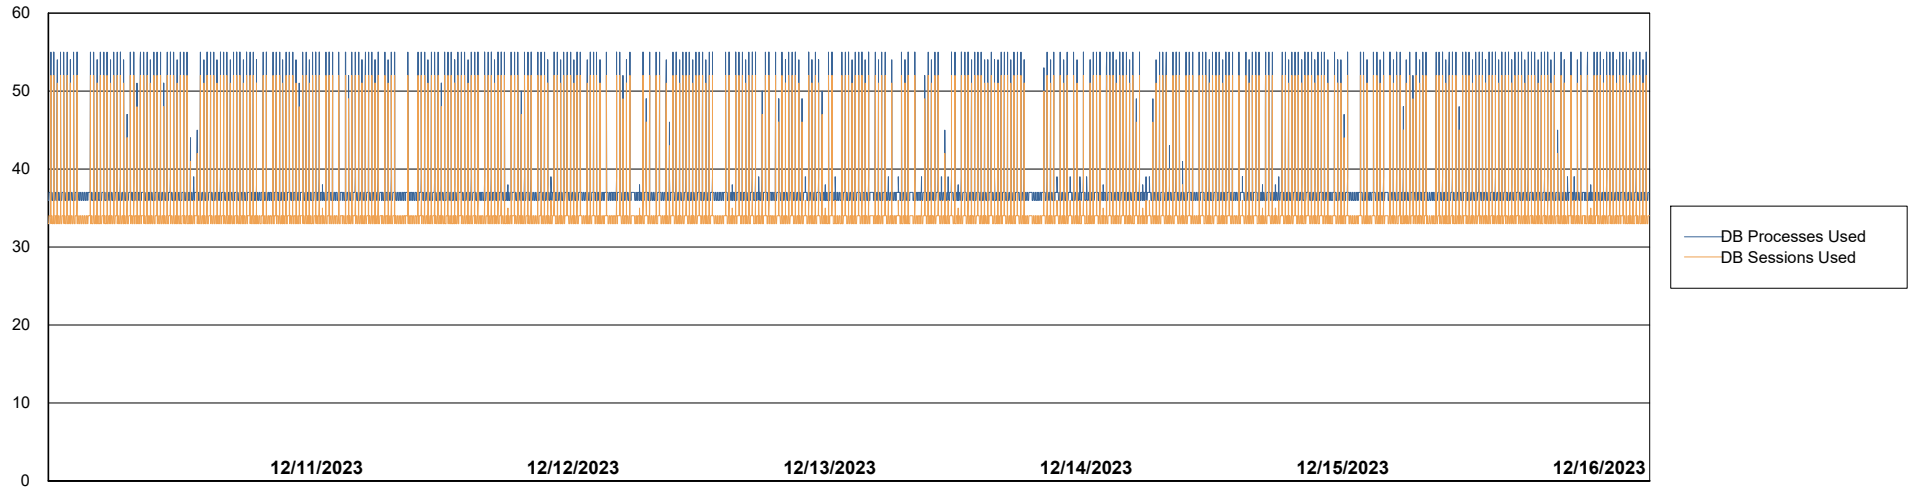

Database Performance HUE_PRD_S-ORATEST2_HSBABS1

DB Processes Max 1,000