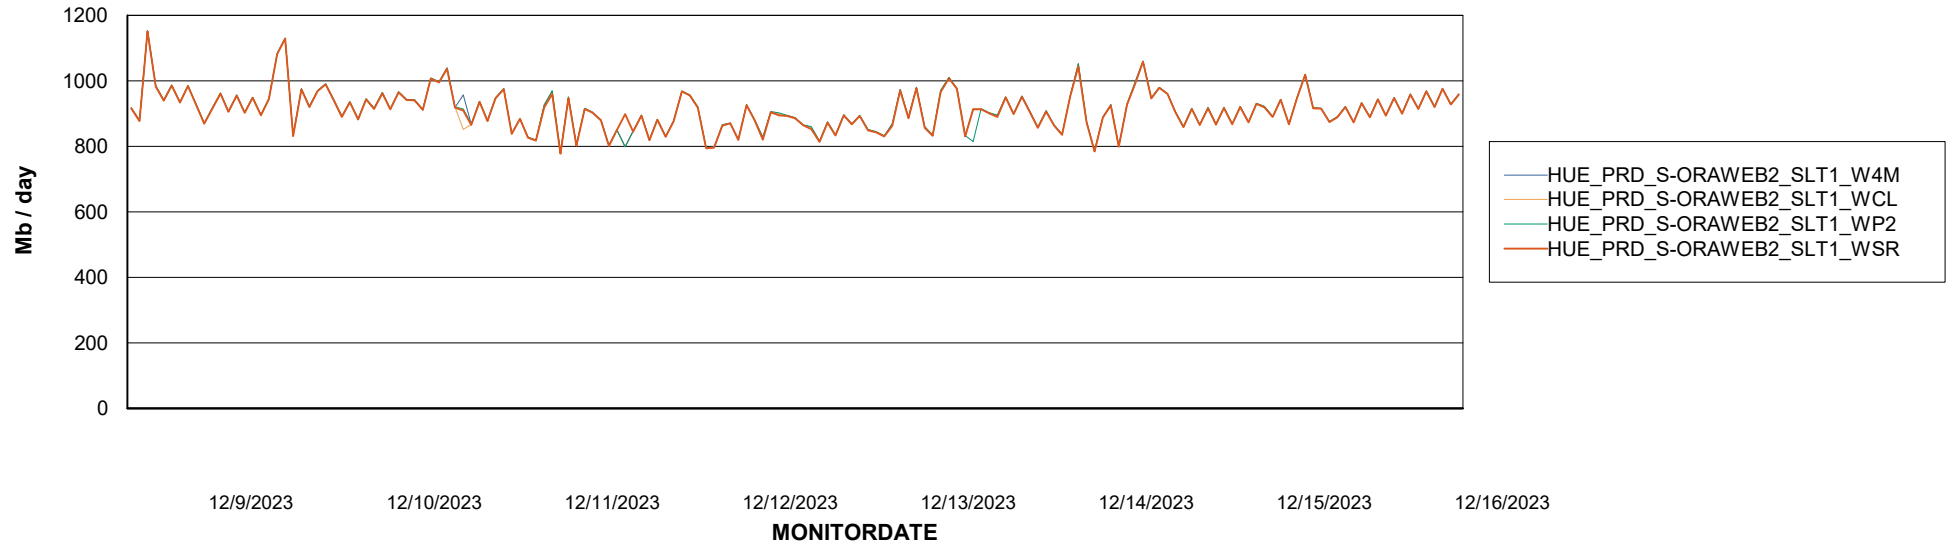

ABSSolute Web Component Services

Avg memory used per ABS Web component