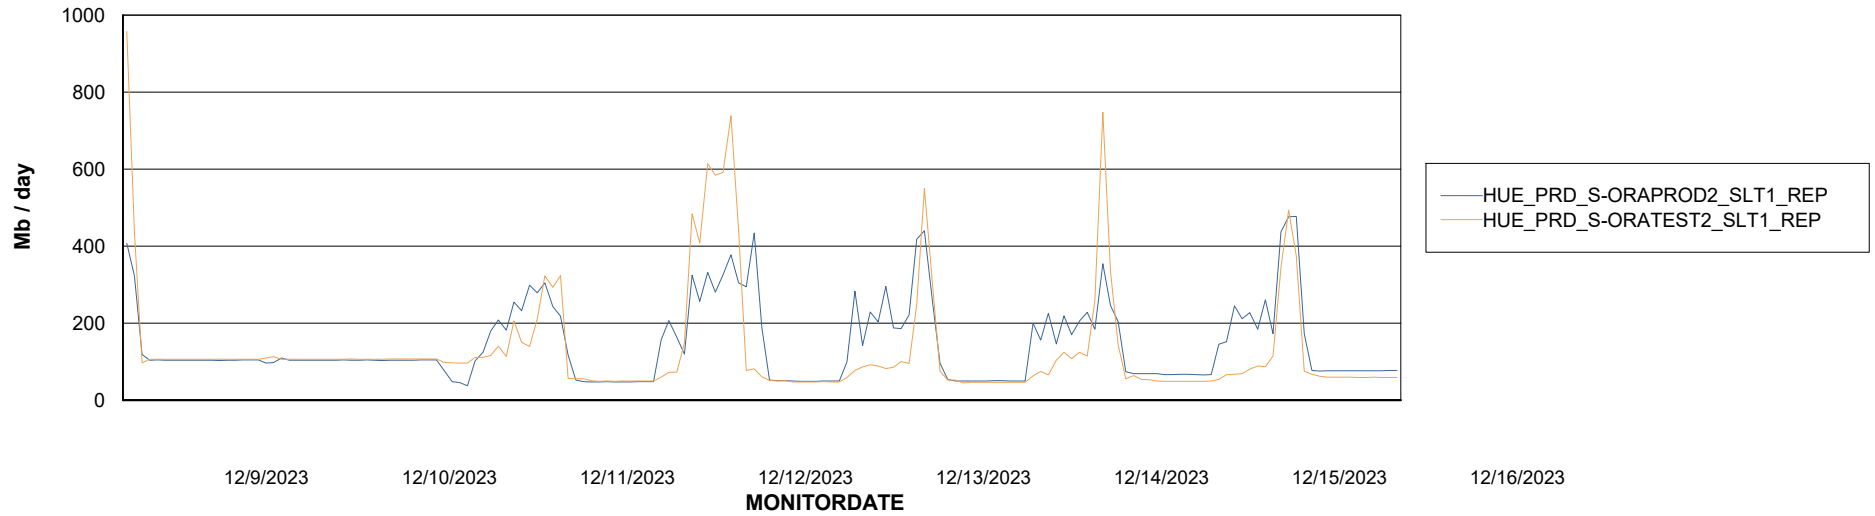

Avg memory used per ABS Server Service

Avg users per day per ABS server

Weekly SLA Customer Report

Customer HUE_Production
Database ID 154

ABSSolute Application ReportServer Services

Avg memory used per ReportServer Service