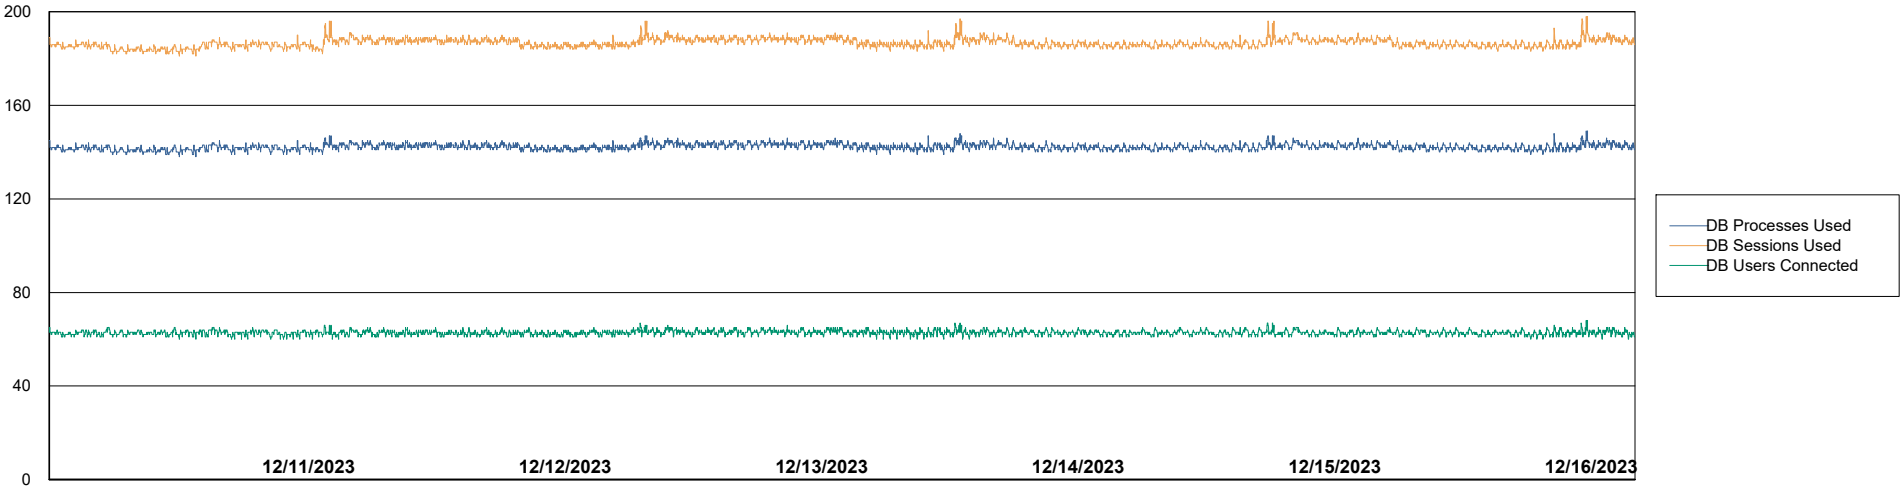

Database Performance HUE_PRD_S-ORABI2_ABS1