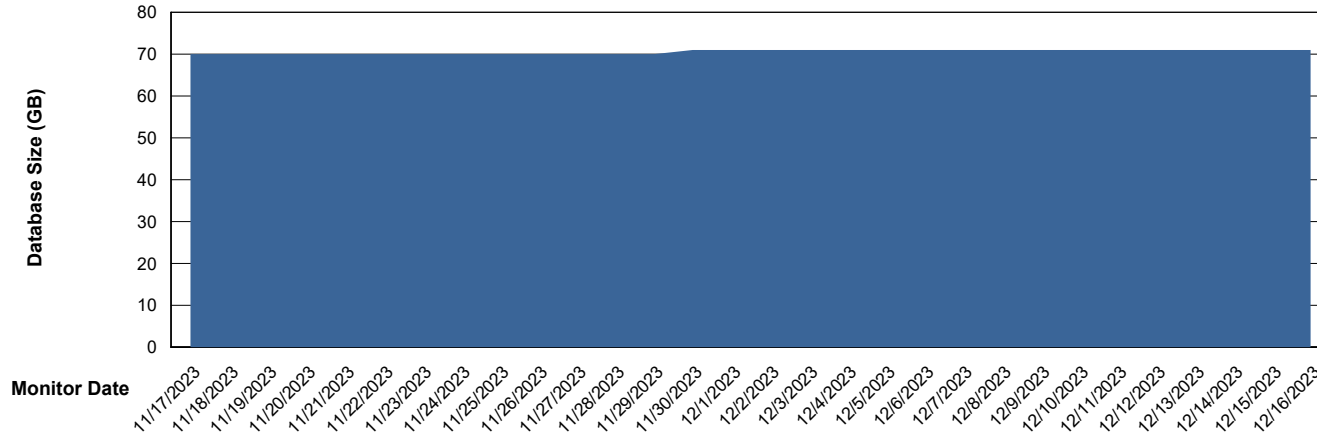

DATABASE SIZE ELJ_PRD_FRASEQXPRDDB01_ABS1

Database growth over last month