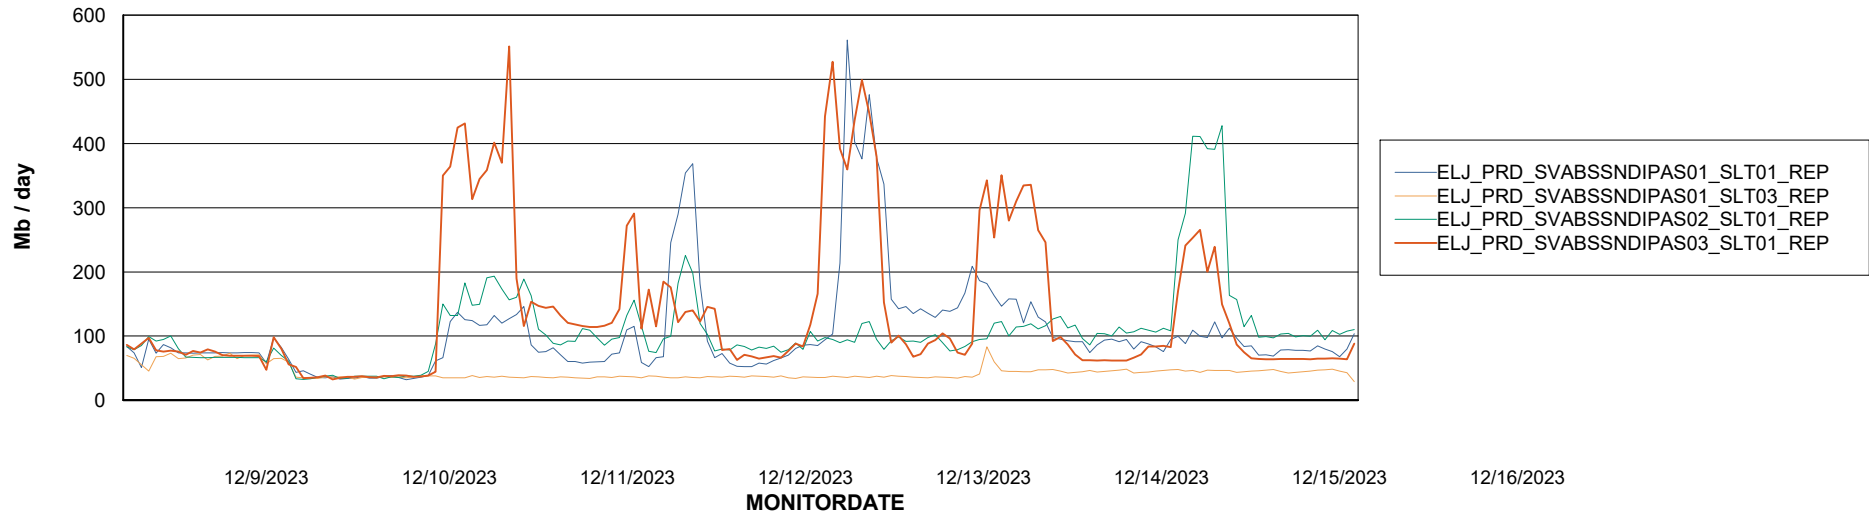

ABSSolute Application ReportServer Services

Avg memory used per ReportServer Service