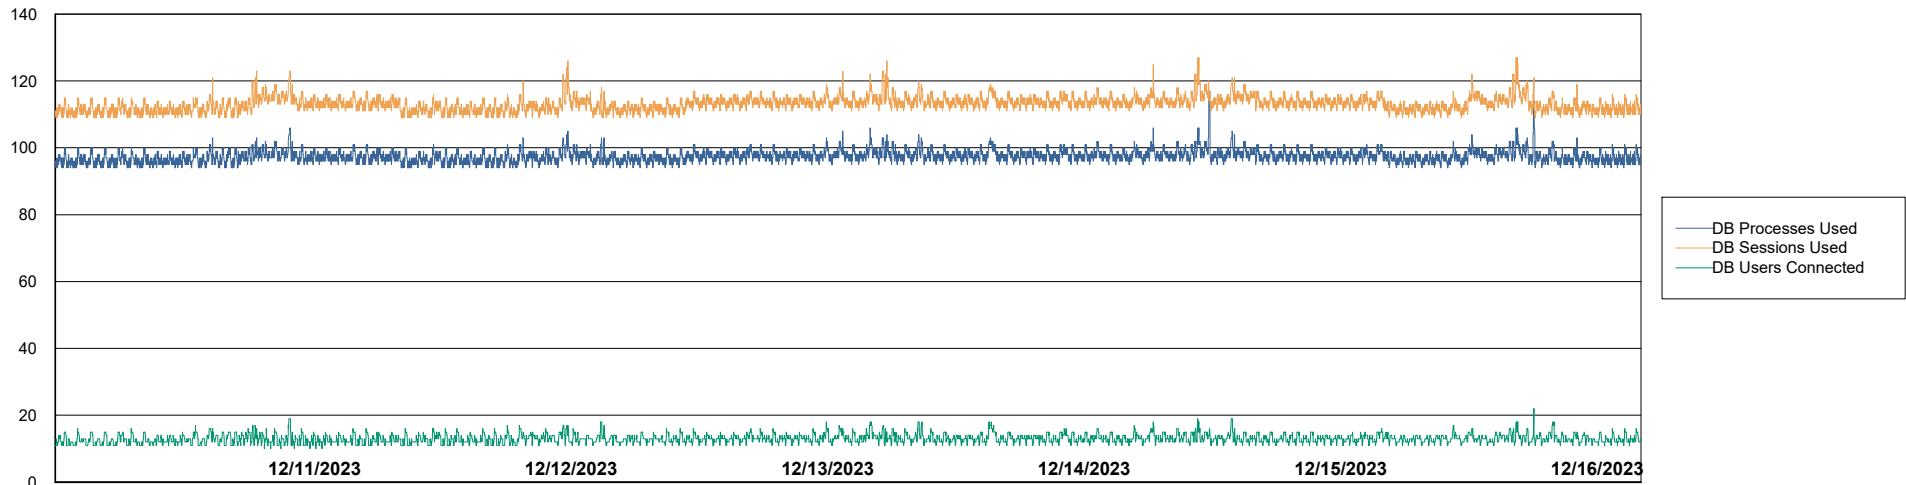

Database Performance ELJ_PRD_FRASEQXPRDDB03_ABS1