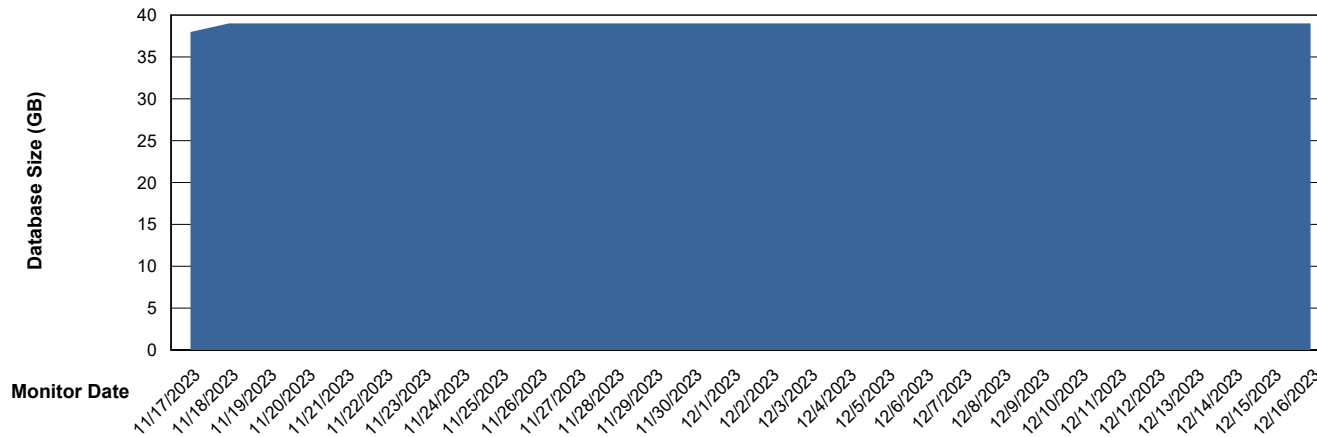

# Weekly SLA Customer Report

Customer ELJ Production  
Database ID 72

DATABASE SIZE ELJ\_PRD\_FRASEQXPRDDB01\_ABS1

### Database growth over last month

DATABASE SIZE ELJ\_PRD\_FRASEQXPRDDB03\_ABS1

### Database growth over last month