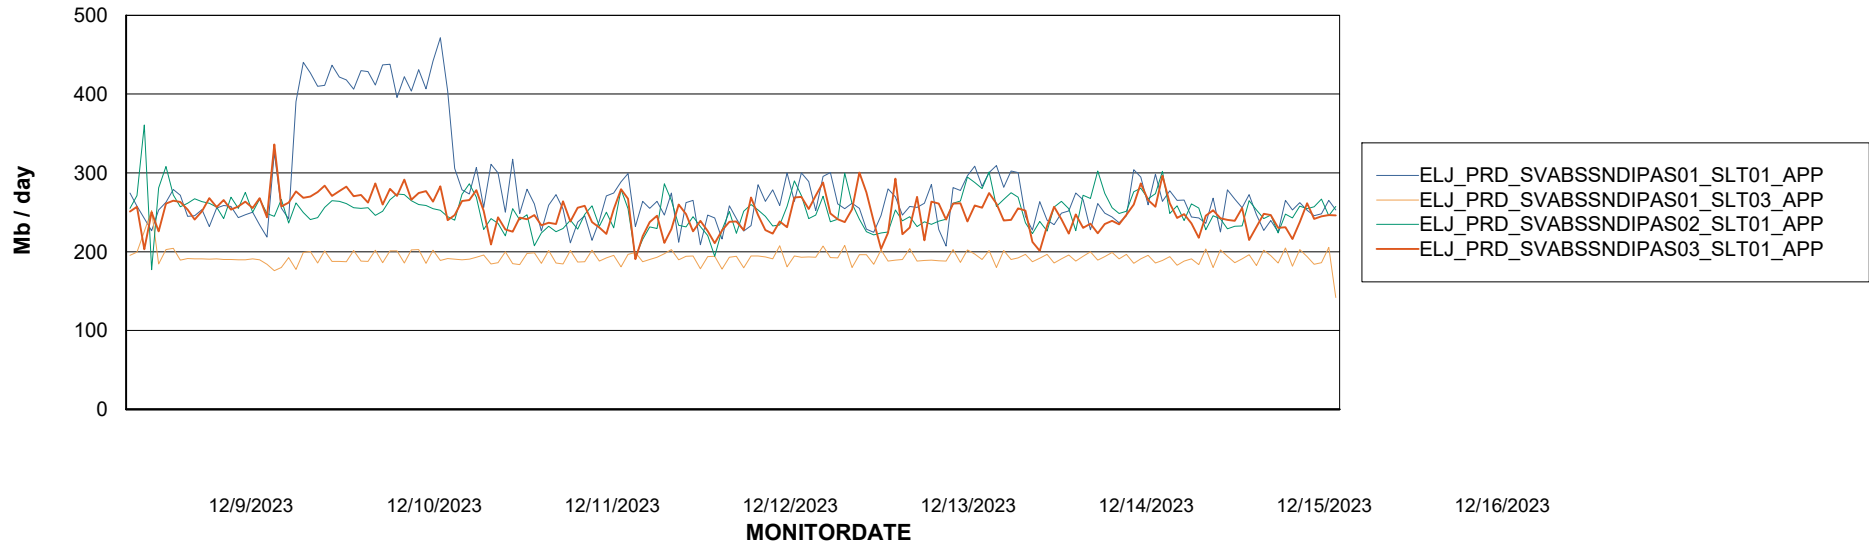

ABSSolute Application Server Services

Avg memory used per ABS Server Service