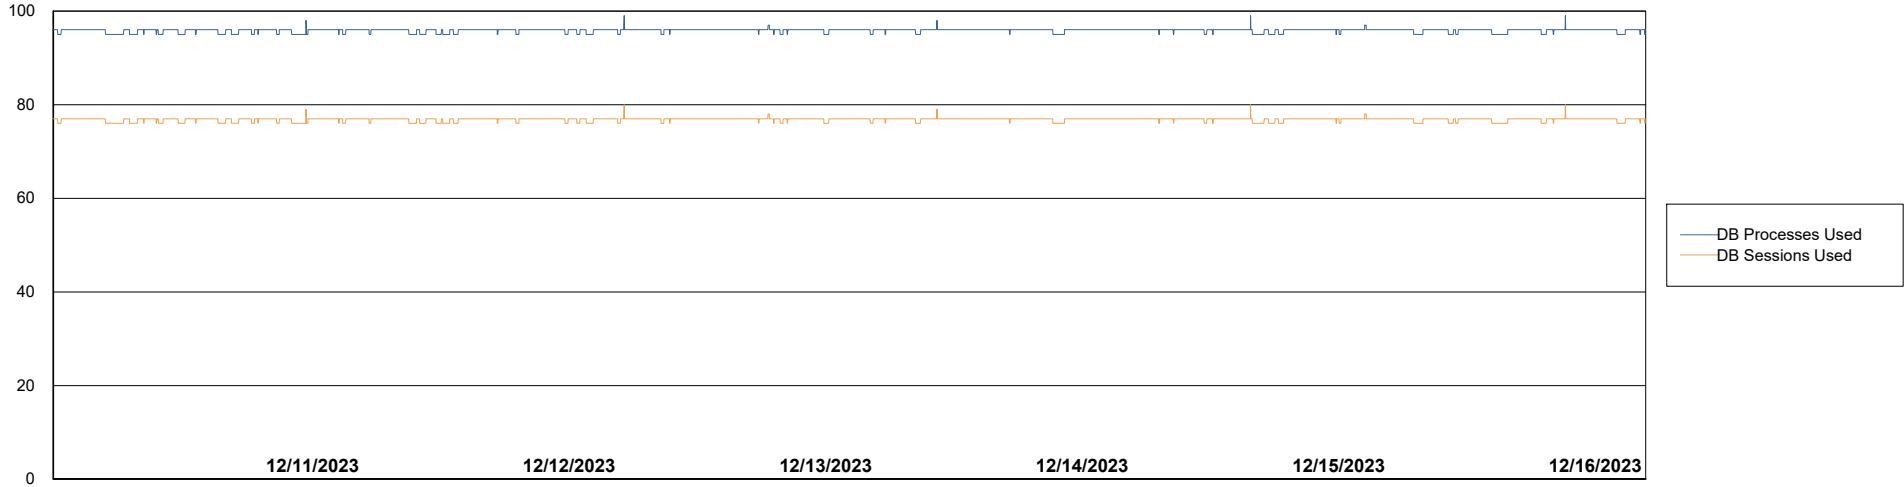

# Weekly SLA Customer Report

Customer ELJ Production  
Database ID 72

Database Performance ELJ\_PRD\_FRASEQXPRDDB02\_HSBABS1

DB Processes Max 0  
DB Processes Max 1,000