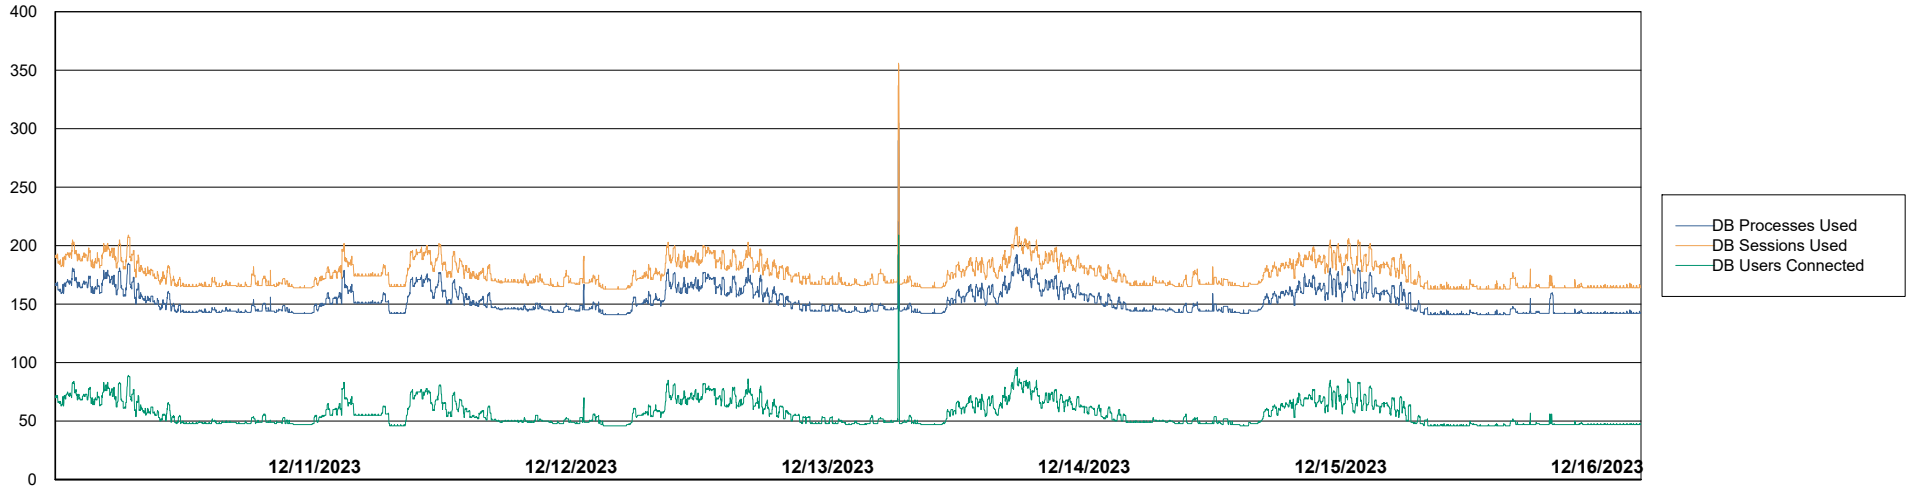

Database Performance ELJ_PRD_FRASEQXPRDDB01_ABS1