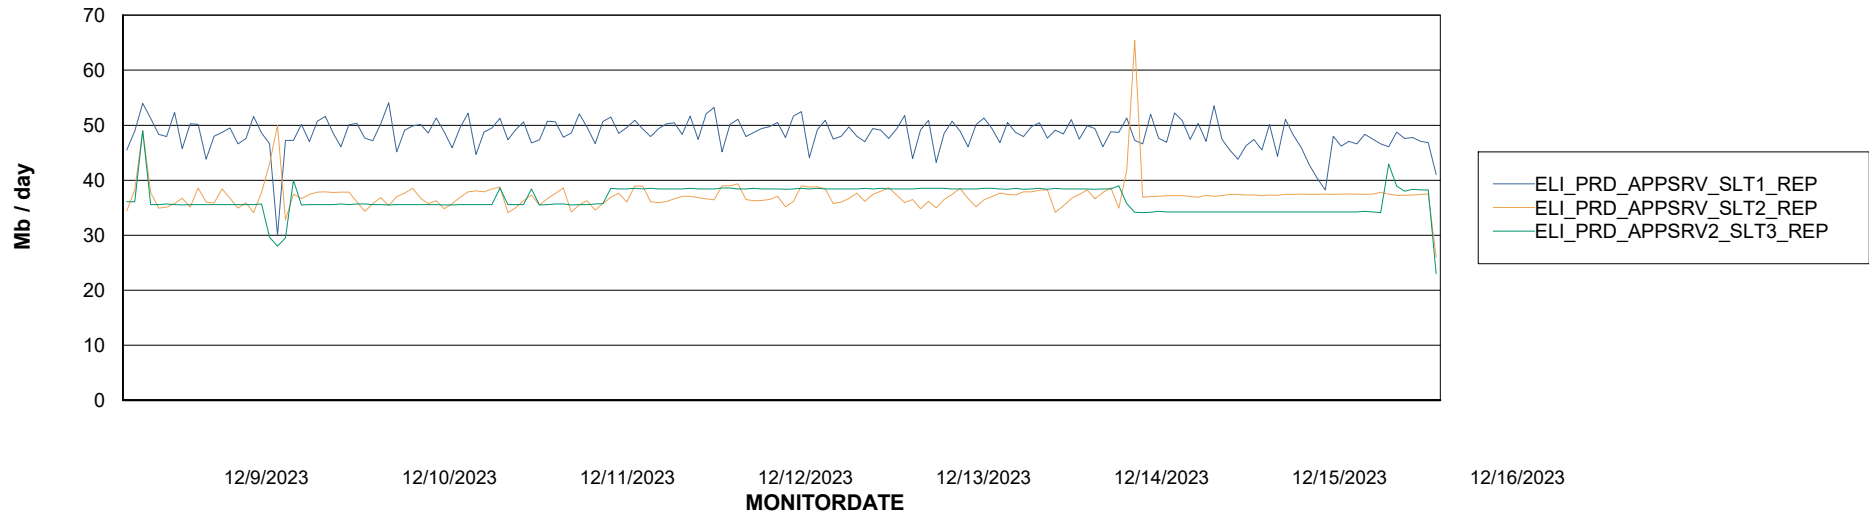

ABSSolute Application Server Services

Avg memory used per ReportServer Service