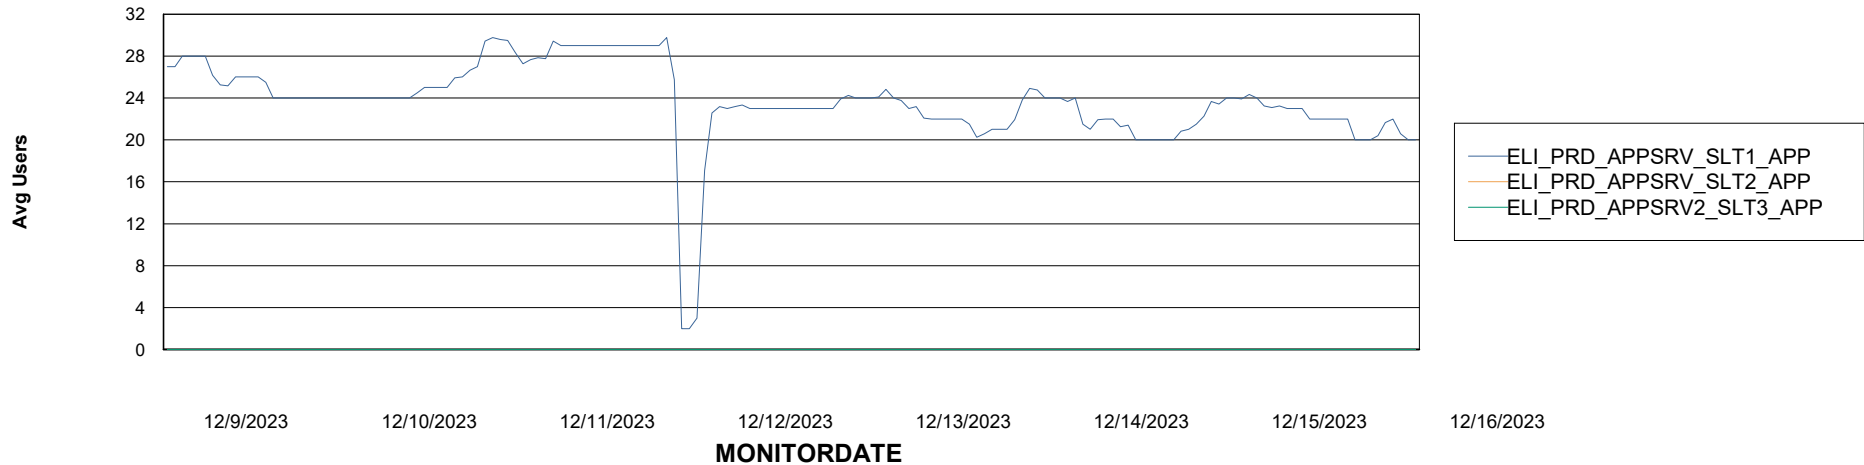

Avg users per day per ABS server