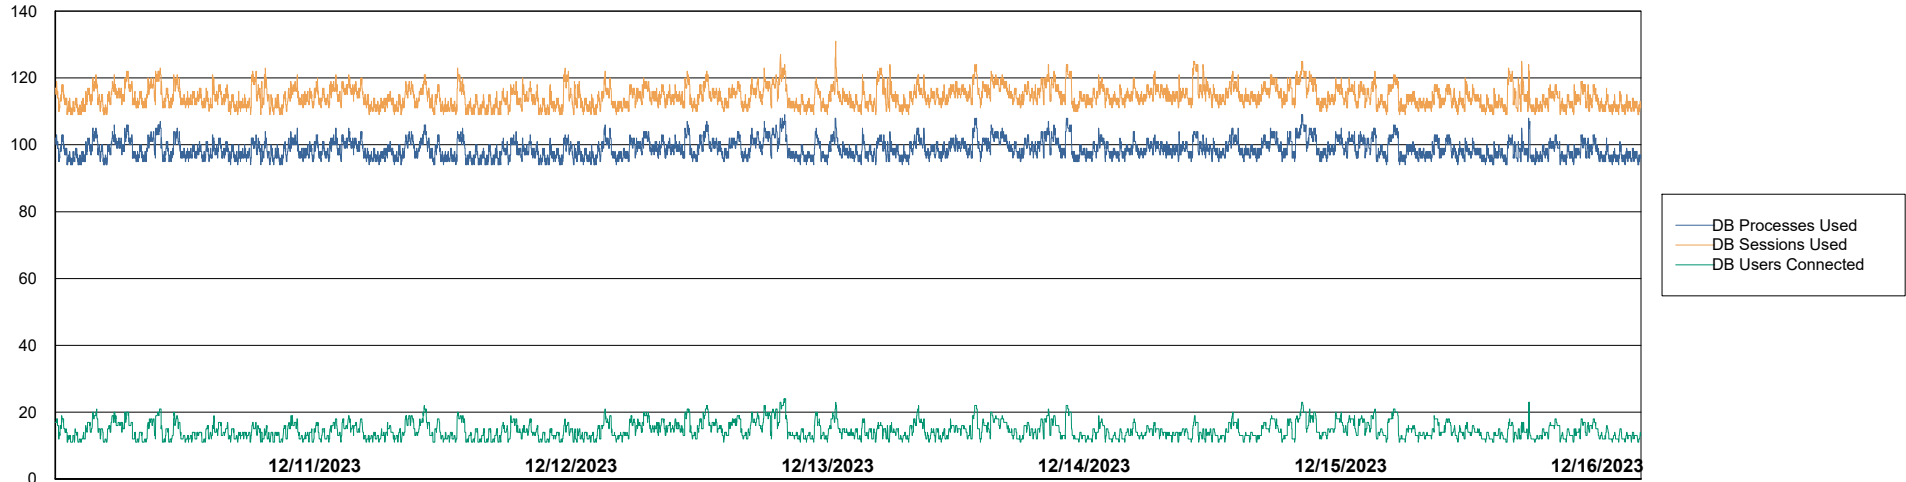

Database Performance ELI_PRD_FRASEQXPRDDB04_ABS1