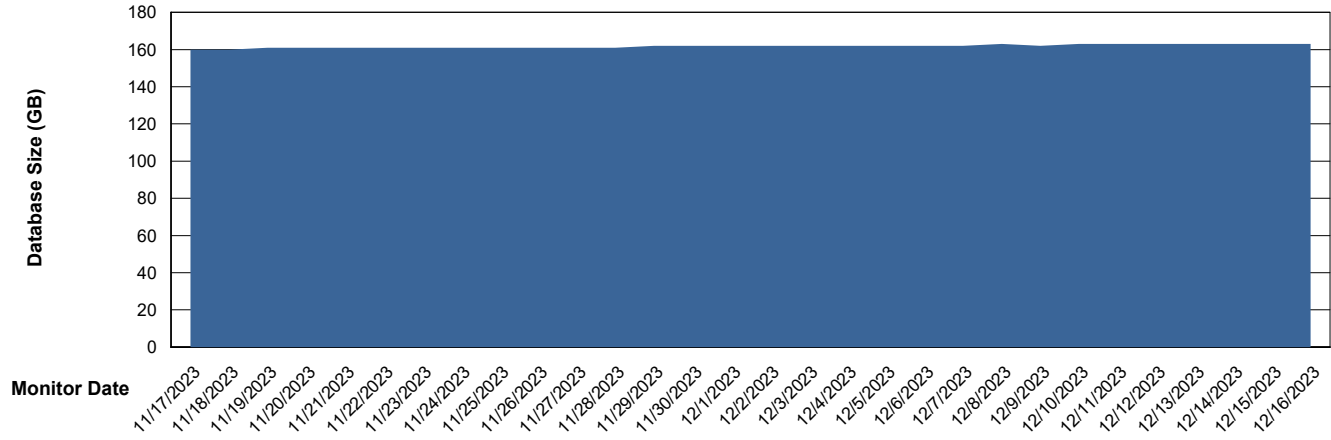

Weekly SLA Customer Report

Customer ELI_Production
Database ID 62

Database Performance ELI_PRD_STB_HSBABS1

DB Processes Max 1,000

Weekly SLA Customer Report

Customer ELI_Production
 Database ID 62

DATABASE SIZE ELI_PRD_FRASEQXPRDDB04_ABS1

Database growth over last month

DATABASE SIZE ELI_PRD_Primary_ABS1

Database growth over last month

Weekly SLA Customer Report

Customer ELI_Production
Database ID 62

Database Tablespace ELI_PRD_FRASEQXPRDDB04_ABS1