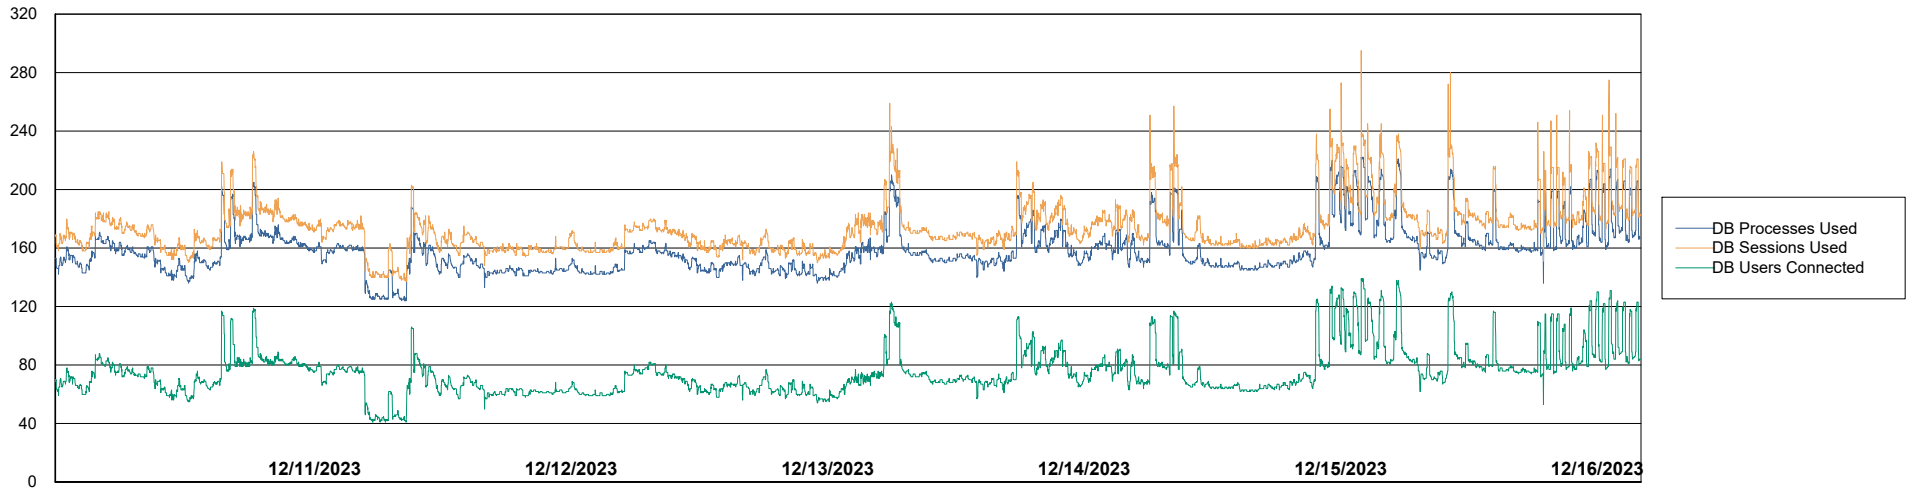

Weekly SLA Customer Report

Customer ELI_Production
Database ID 62

Database Performance ELI_PRD_FRASEQXPRDDB04_ABS1

Weekly SLA Customer Report

Customer ELI_Production
Database ID 62

Database Performance ELI_PRD_Primary_ABS1