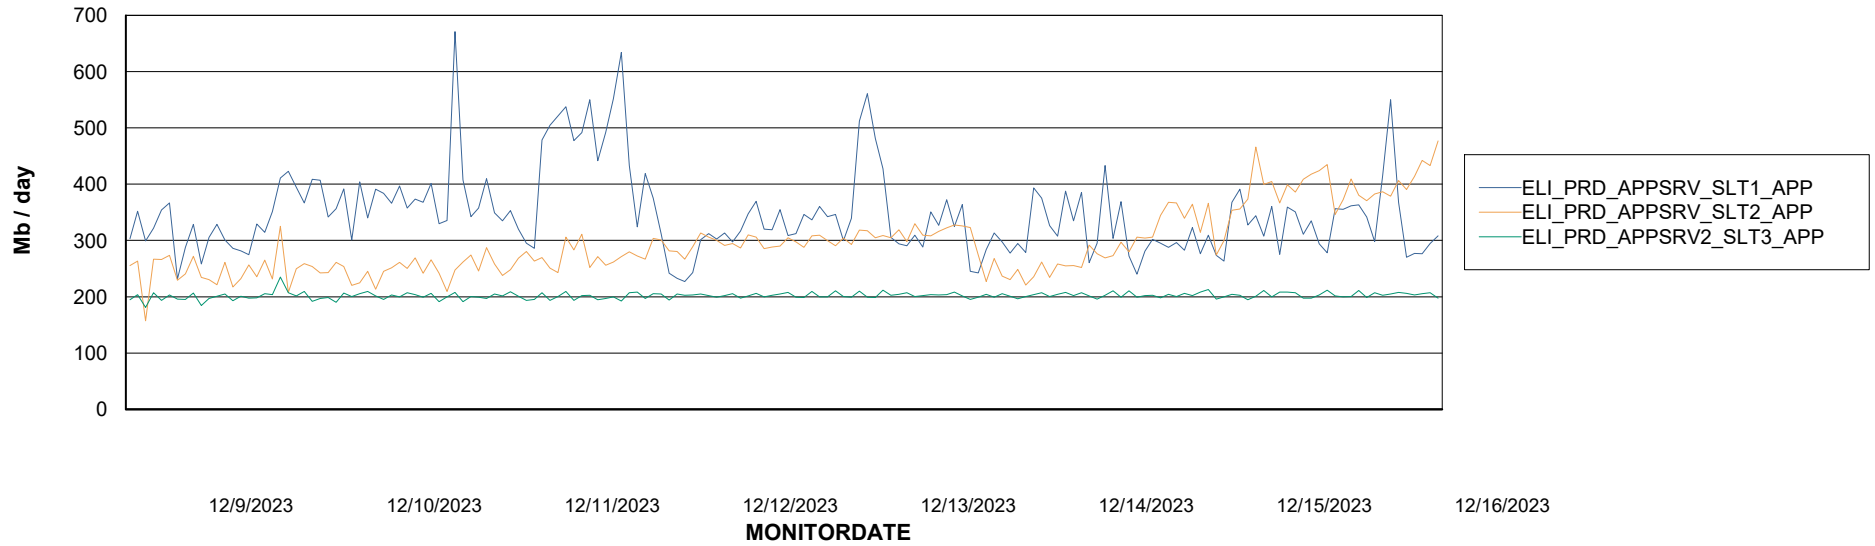

ABSSolute Application Server Services

Avg memory used per ABS Server Service