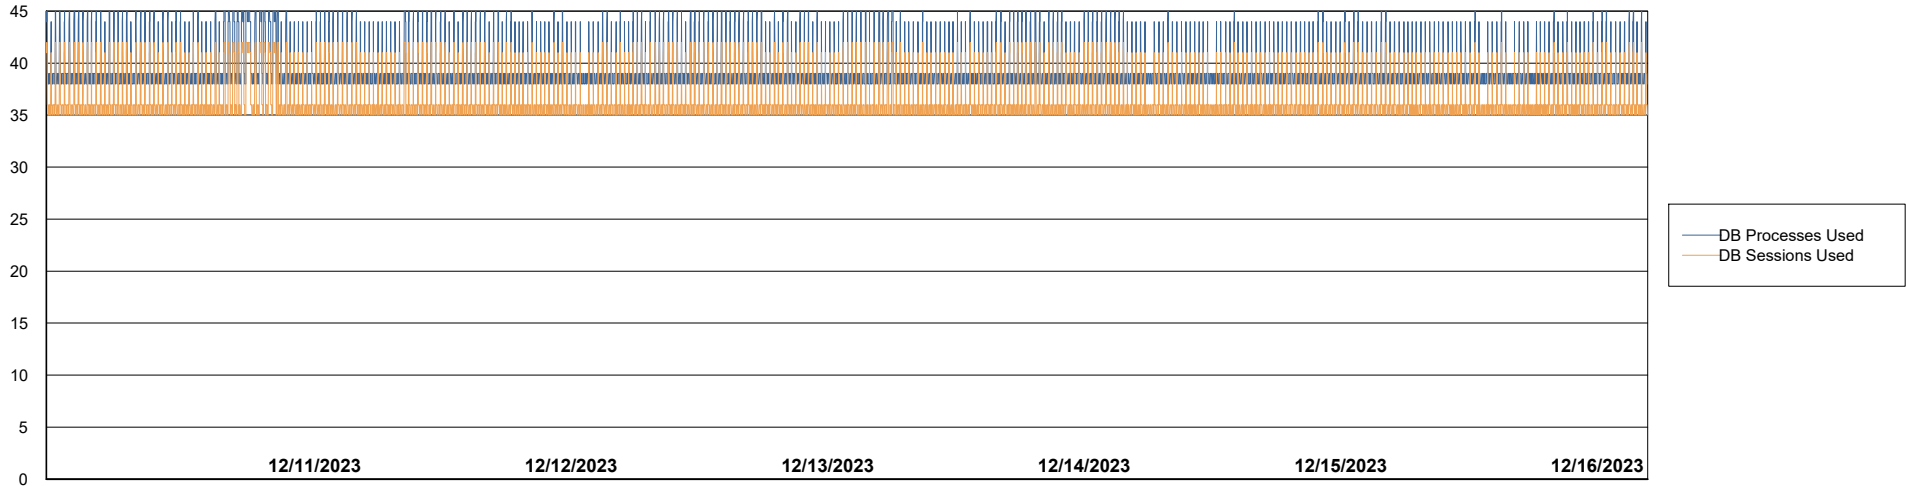

Database Performance ELI_PRD_STB_HSBABS1

DB Processes Max 1,000