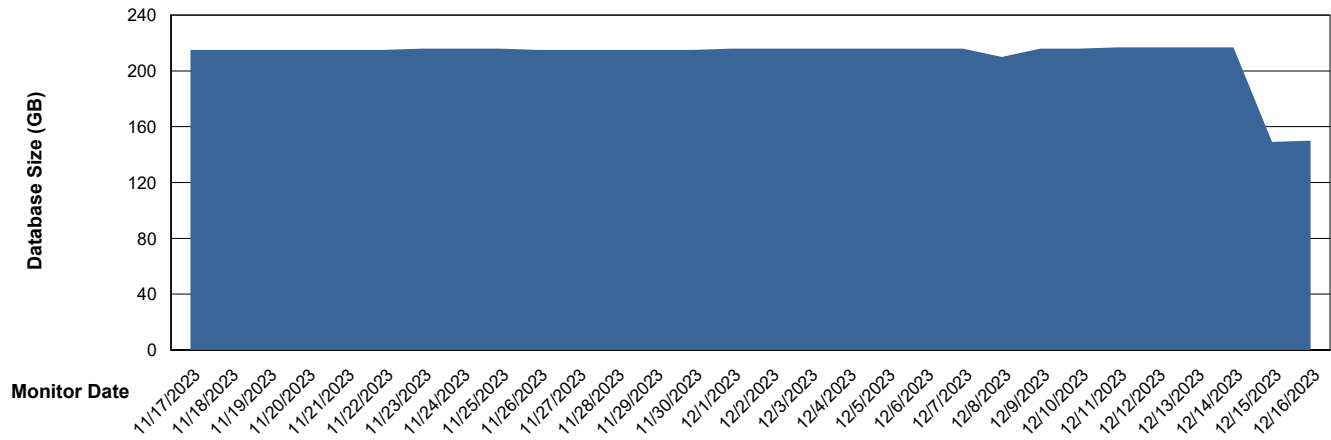

Weekly SLA Customer Report

Customer ELI_Production
Database ID 62

Database Performance ELI_PRD_STB_HSBABS1

DB Processes Max 1,000

Weekly SLA Customer Report

Customer ELI_Production
 Database ID 62

DATABASE SIZE ELI_PRD_FRASEQXPRDDB04_ABS1

Database growth over last month

DATABASE SIZE ELI_PRD_Primary_ABS1

Database growth over last month

Weekly SLA Customer Report

Customer ELI_Production
Database ID 62

Database Tablespace ELI_PRD_FRASEQXPRDDB04_ABS1