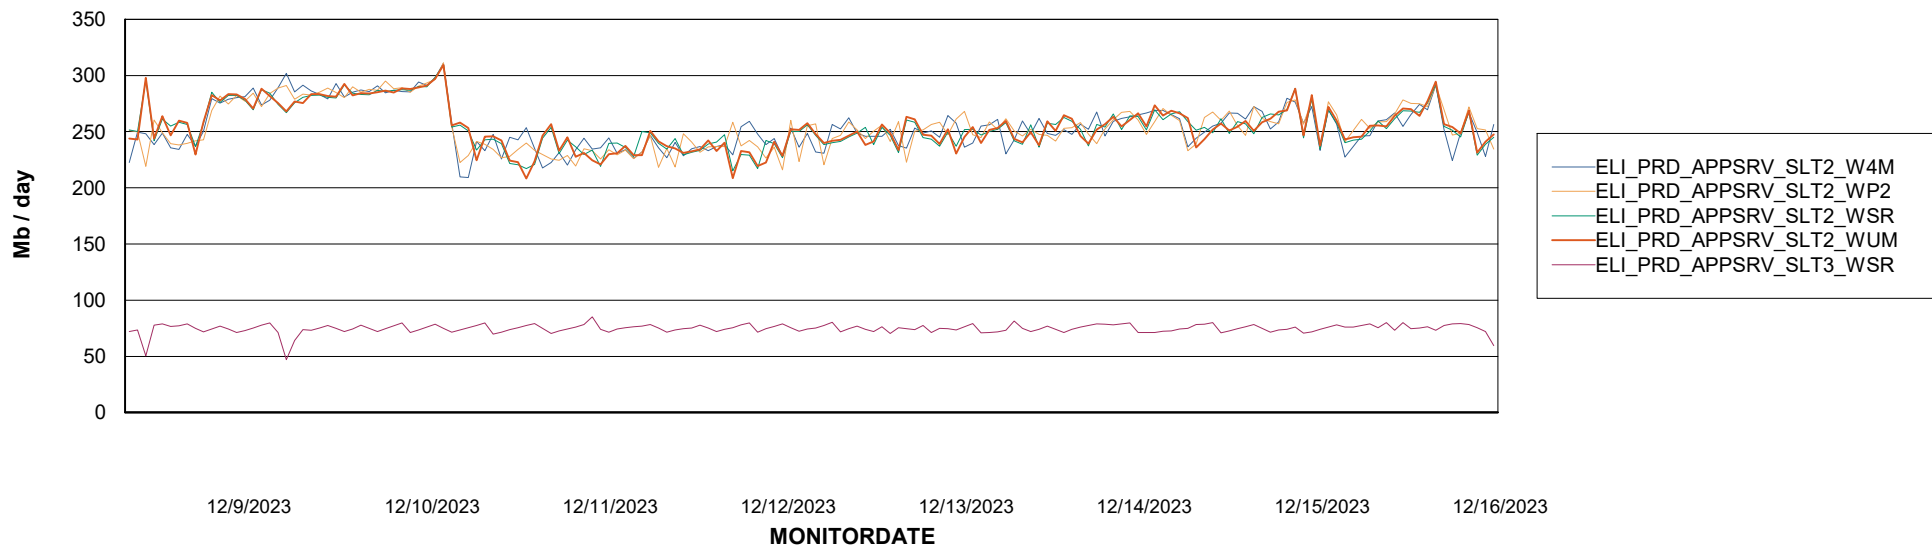

ABSSolute Application Server Services

Avg memory used per ABS Web component