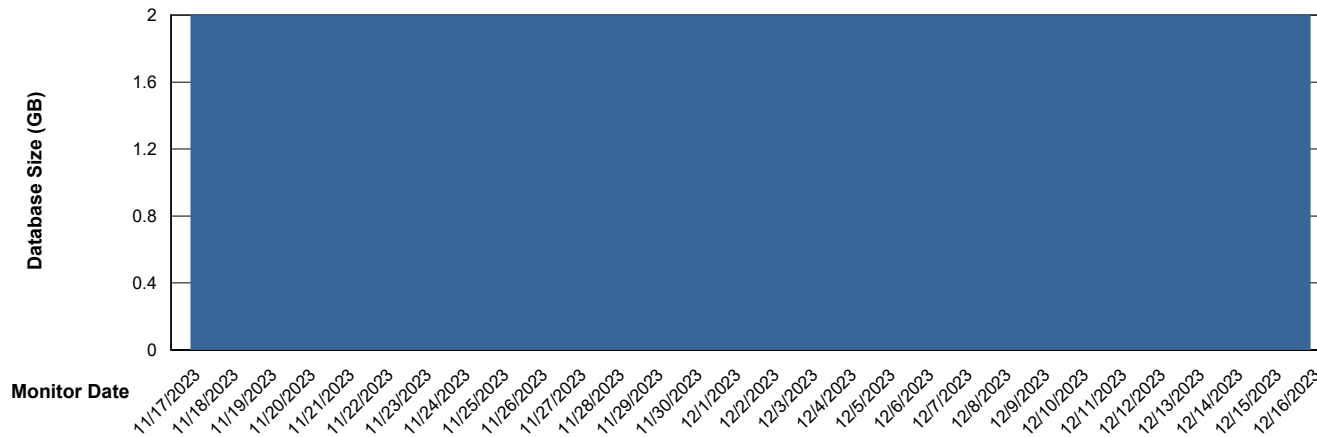

DATABASE SIZE DFD_PRD_S-S-ORACLE01-F_ABS1

Database growth over last month