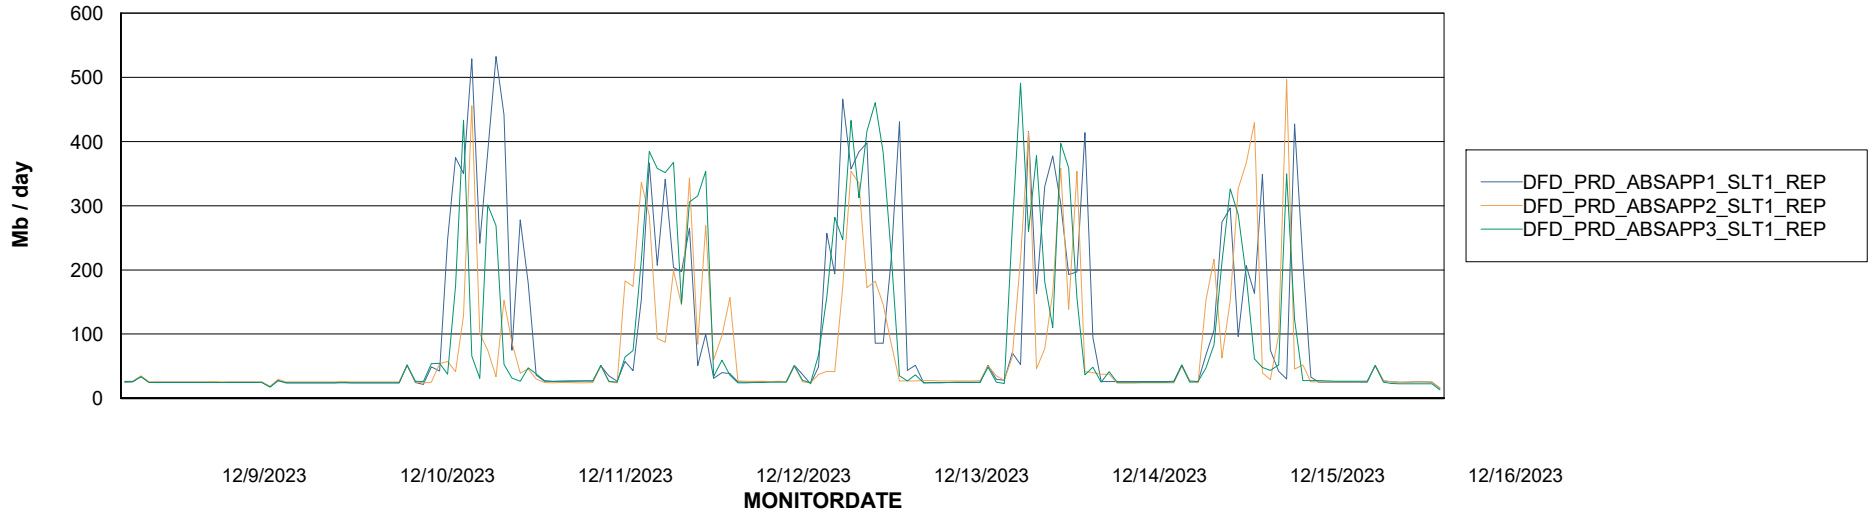

ABSSolute Application ReportServer Services

Avg memory used per ReportServer Service