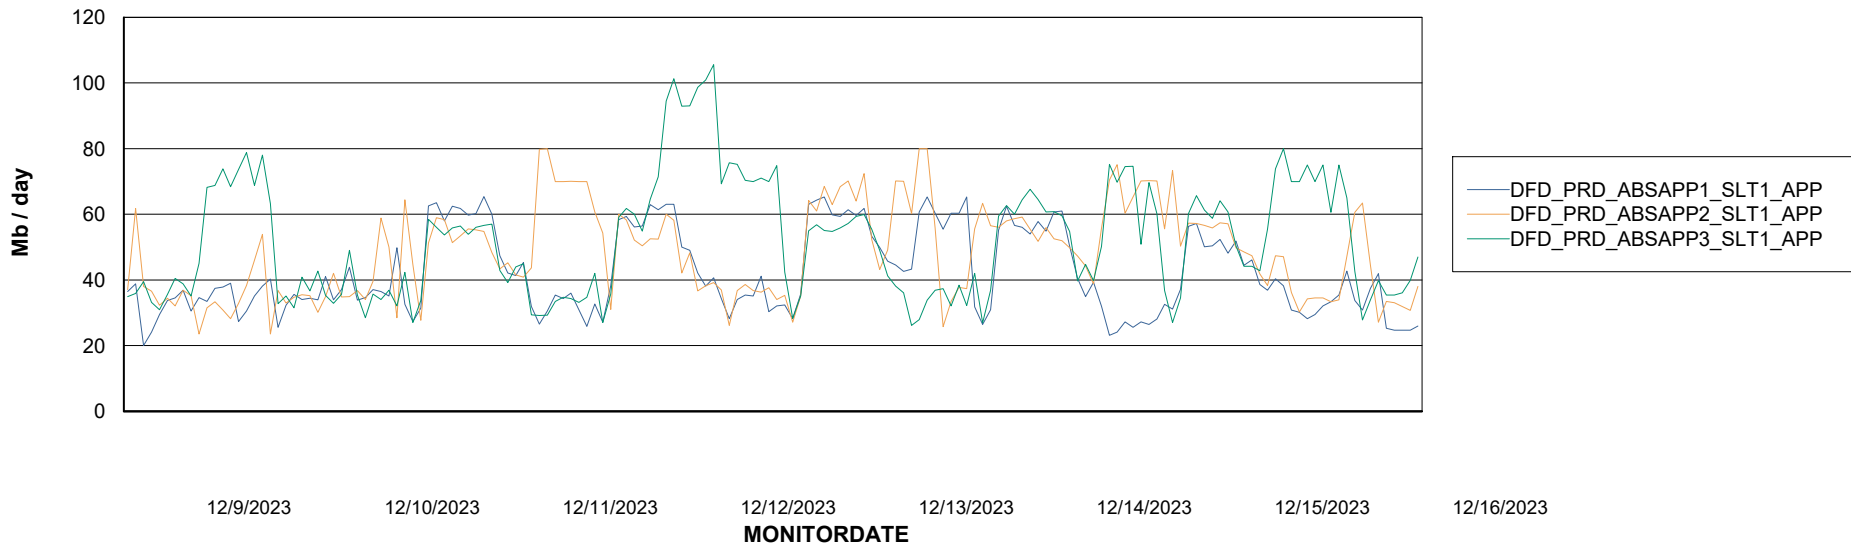

ABSSolute Application Server Services

Avg memory used per ABS Server Service