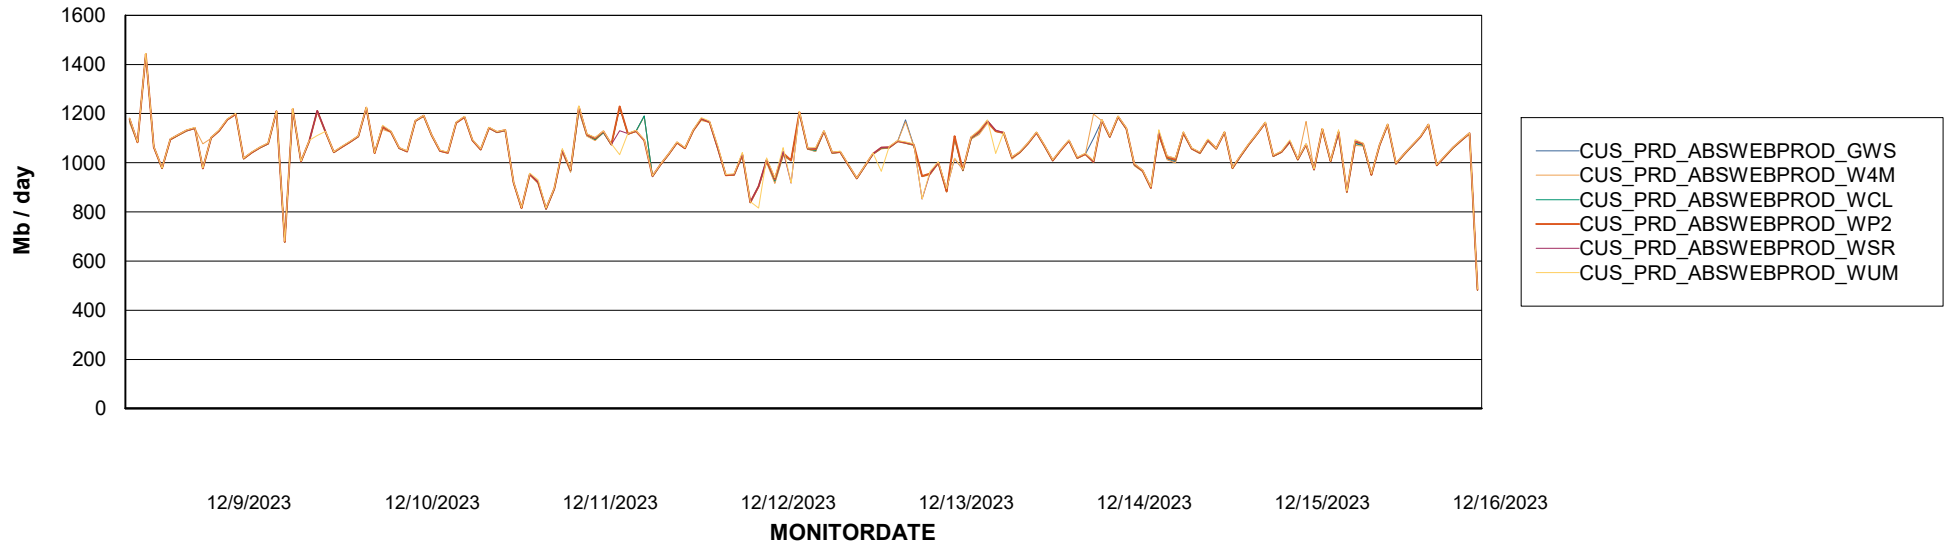

Avg memory used per ReportServer Service

Weekly SLA Customer Report

Customer CUS_Production (24/7)
Database ID 131

ABSSolute Web Component Services

Avg memory used per ABS Web component

Weekly SLA Customer Report