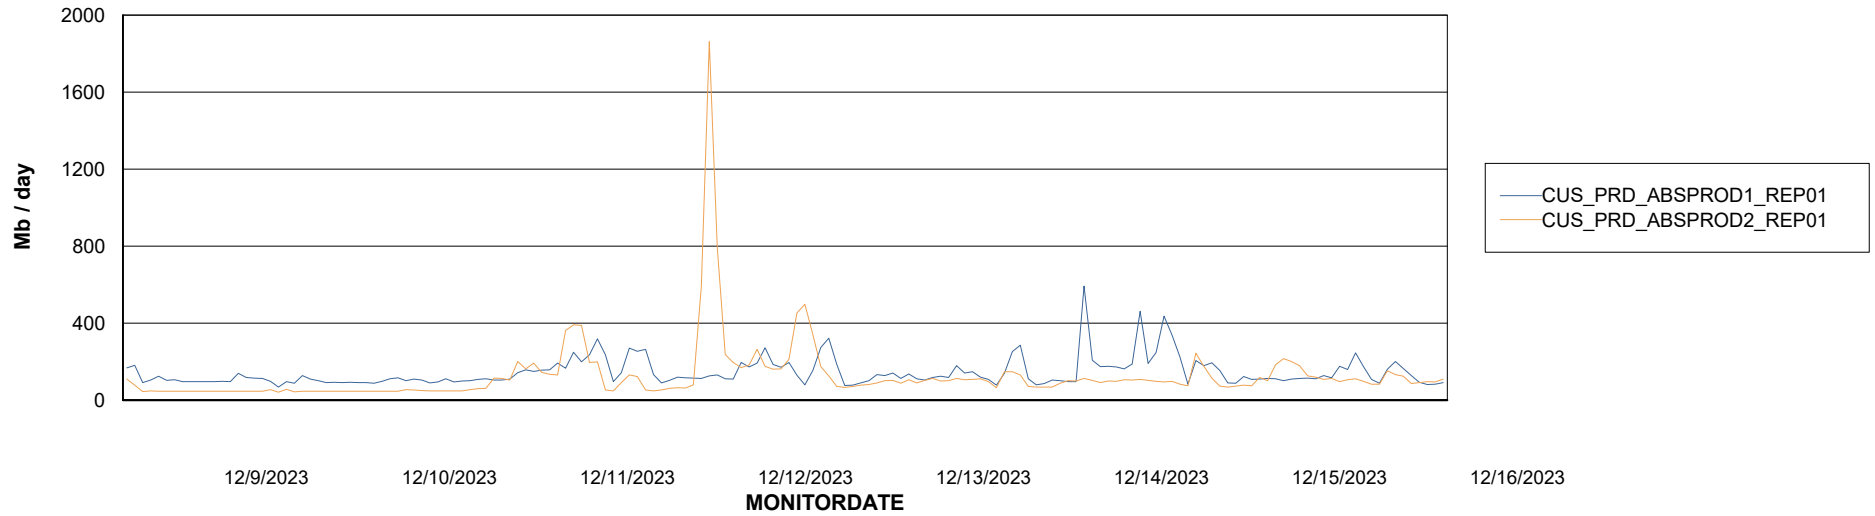

ABSSolute Application ReportServer Services

Avg memory used per ReportServer Service