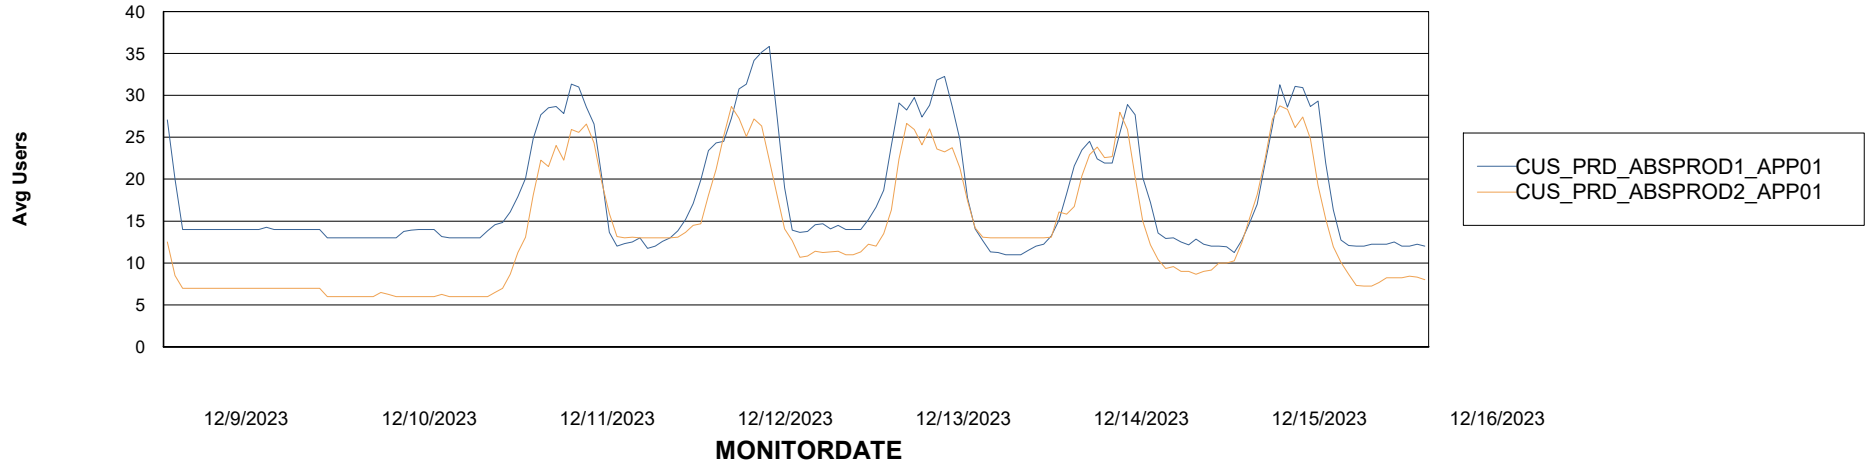

Avg users per day per ABS server