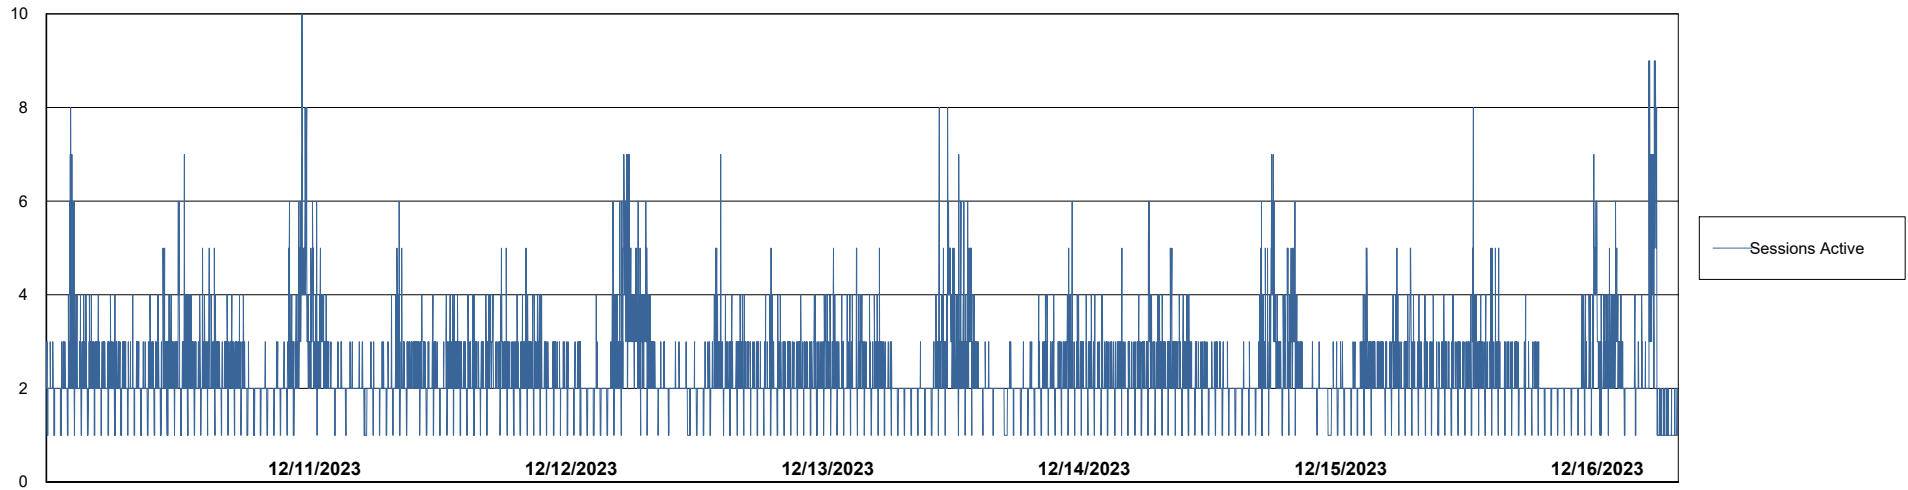

Weekly SLA Customer Report

Customer CUS_Production (24/7)
Database ID 131

Harddisk Usage CUS_PRD_ABSWEBPROD

	Free disk space on C: (%)	Total disk space on C: (Gb)	Used disk space on C: (Gb)
12/16/2023	89	199	22
12/15/2023	89	199	22
12/14/2023	89	199	22
12/13/2023	89	199	22
12/12/2023	89	199	22
12/11/2023	89	199	22
12/10/2023	89	199	22

Weekly SLA Customer Report

Customer CUS_Production (24/7)
Database ID 131

Database Performance CUS_PRD_ABSDB1_ABS1

Weekly SLA Customer Report

Customer CUS_Production (24/7)
Database ID 131

Database Performance CUS_PRD_ABSDB2_HSBABS1