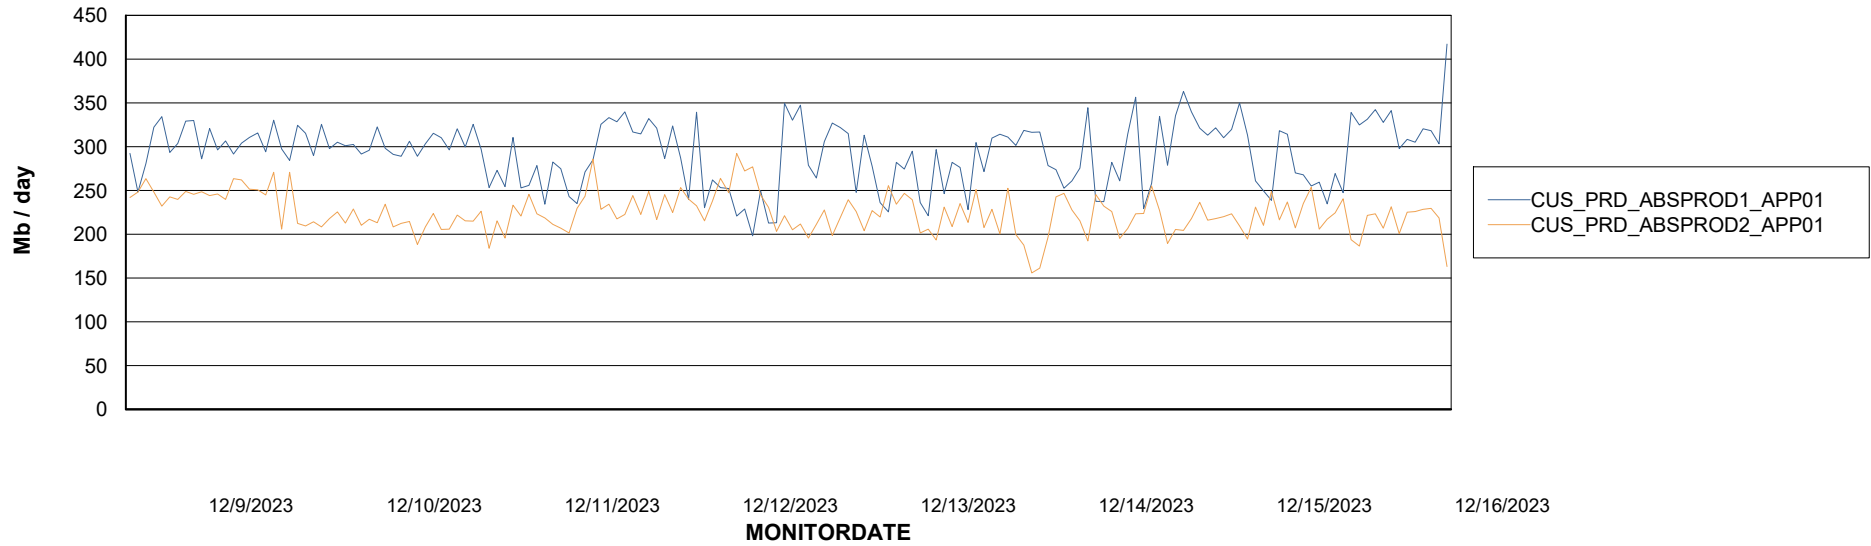

ABSSolute Application Server Services

Avg memory used per ABS Server Service