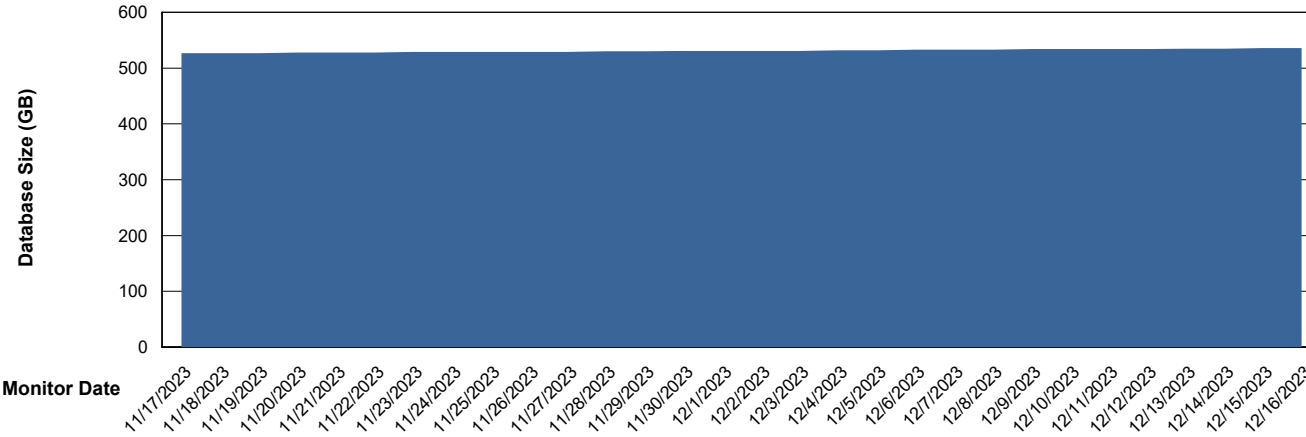

DB Processes Max 1,000

Weekly SLA Customer Report

Customer CUS_Production (24/7)
 Database ID 131

DATABASE SIZE CUS_PRD_ABSDB1_ABS1

Database growth over last month

Database Tablespace CUS_PRD_ABSDB1_ABS1

Date	Tablespace Name	Filesize (Gb)	Usedsize (Gb)	Percentage free
12/16/2023	ABSDATA	244	201	18
	INDX	388	320	18
12/15/2023	ABSDATA	244	201	18
	INDX	388	320	18
12/14/2023	ABSDATA	244	201	18
	INDX	388	320	18
12/13/2023	ABSDATA	244	201	18
	INDX	388	319	18
12/12/2023	ABSDATA	244	200	18
	INDX	388	319	18
12/11/2023	ABSDATA	244	200	18
	INDX	388	319	18
12/10/2023	ABSDATA	244	200	18
	INDX	388	319	18

Weekly SLA Customer Report

Customer CUS_Production (24/7)
Database ID 131

Standby Database Health CUS_Production (24/7)

Recovery lag for last 7 days

Weekly SLA Customer Report

Customer CUS_Production (24/7)
Database ID 131