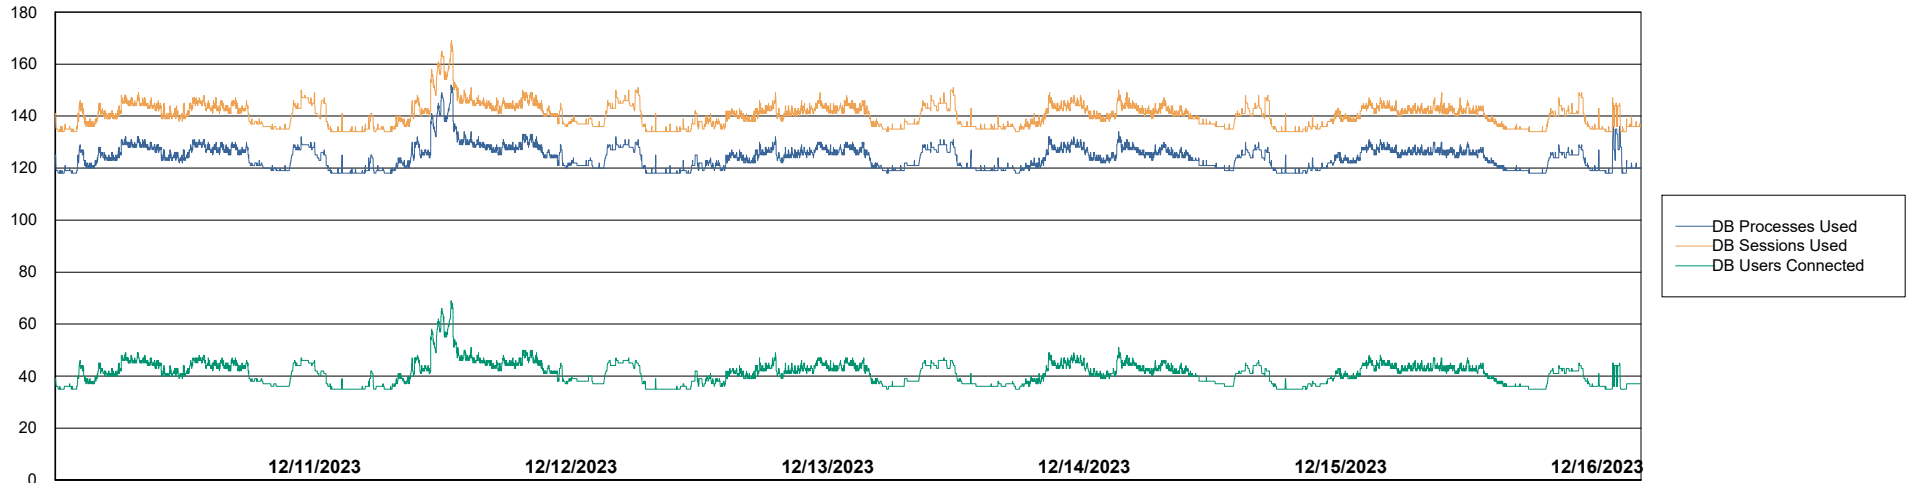

Database Performance CUS_PRD_ABSDB1_ABS1