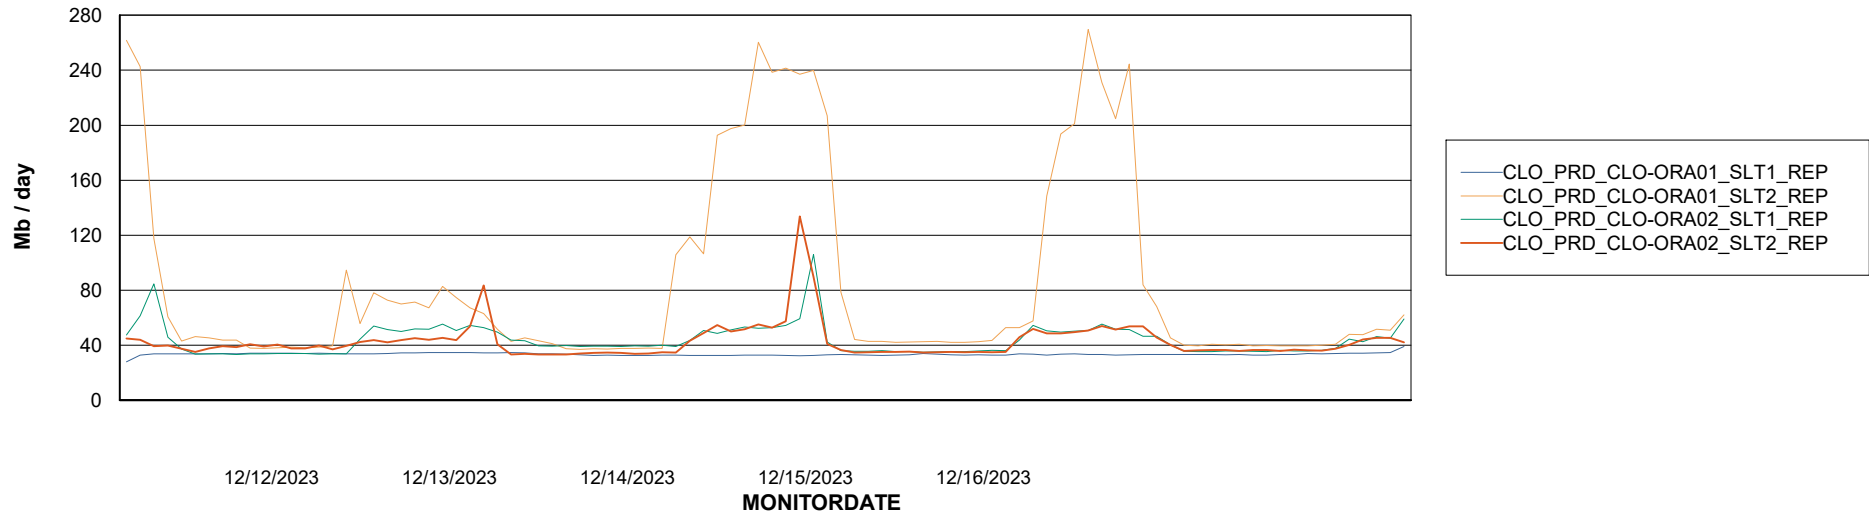

ABSSolute Application ReportServer Services

Avg memory used per ReportServer Service