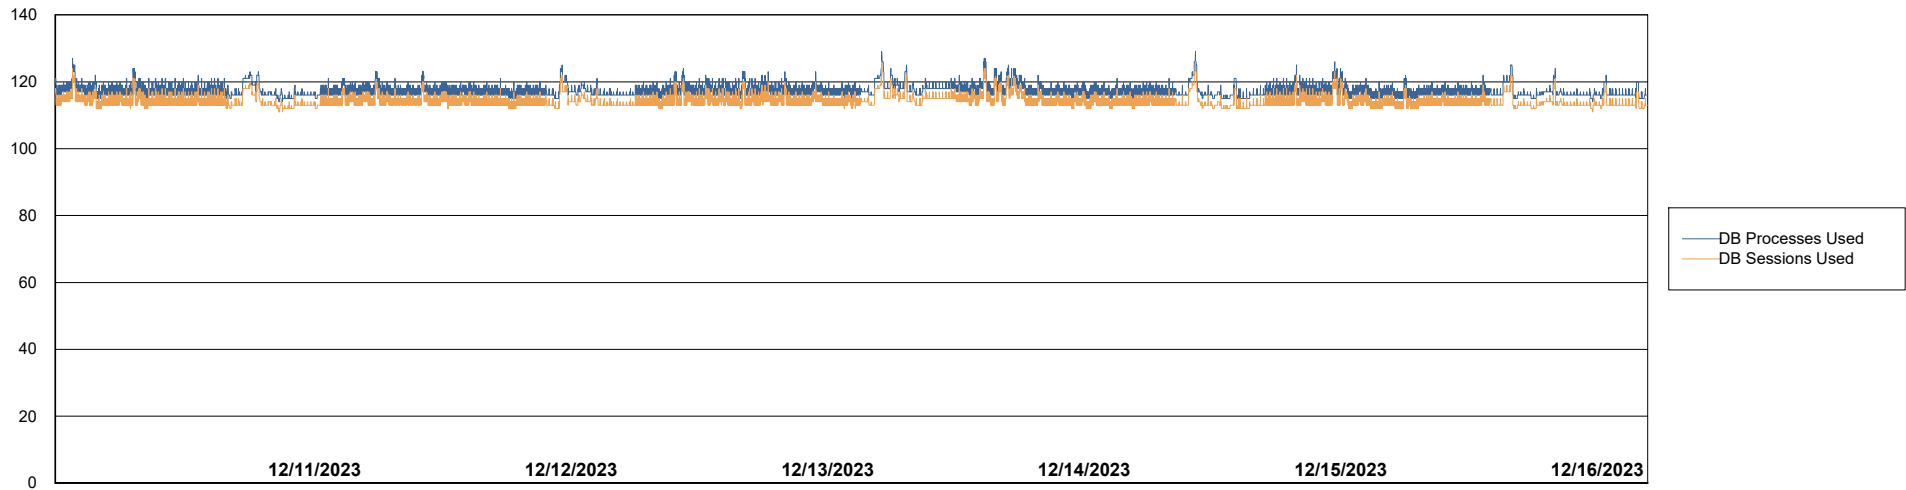

Weekly SLA Customer Report

Customer CIW Production
Database ID 45

Database Performance CIW_PRD_ORACLE8_ABS1

Weekly SLA Customer Report

Customer CIW Production
Database ID 45

Database Performance CIW_PRD_ORACLE9_HSBABS1

DB Processes Max 300

Weekly SLA Customer Report

Customer CIW Production
 Database ID 45

DATABASE SIZE CIW_PRD_ORACLE8_ABS1

Database growth over last month

Database Tablespace CIW_PRD_ORACLE8_ABS1

Date	Tablespace Name	Filesize (Gb)	Usedsize (Gb)	Percentage free
12/16/2023	ABSDATA	62	51	18
	INDX	12	7	38
12/15/2023	ABSDATA	62	51	18
	INDX	12	7	38
12/14/2023	ABSDATA	62	51	18
	INDX	12	7	38
12/13/2023	ABSDATA	62	51	18
	INDX	12	7	38
12/12/2023	ABSDATA	62	51	18
	INDX	12	7	38
12/11/2023	ABSDATA	62	51	18
	INDX	12	7	38
12/10/2023	ABSDATA	62	51	18
	INDX	12	7	38