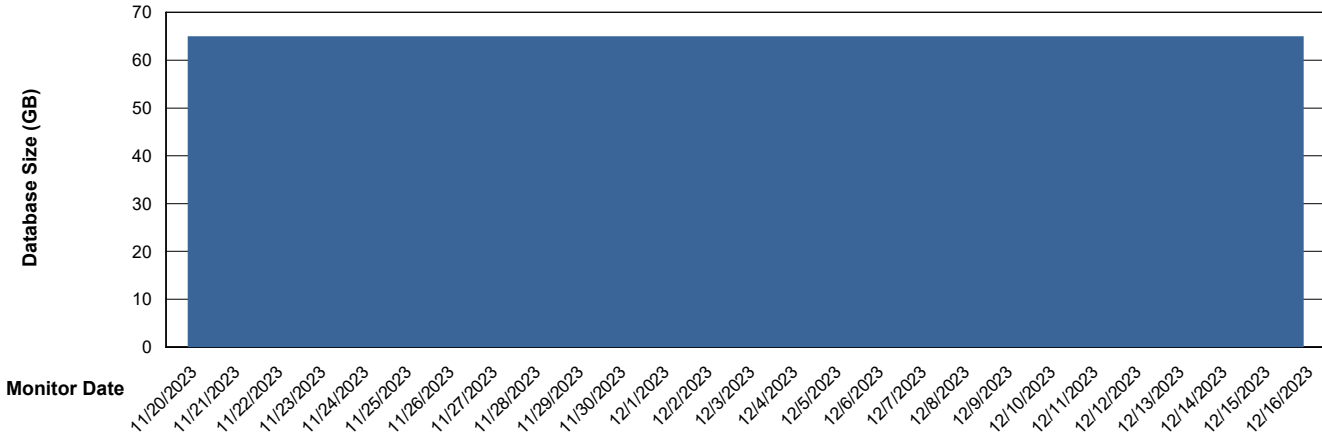

Weekly SLA Customer Report

Customer CIW Production
Database ID 45

Database Performance CIW_PRD_ORACLE8_ABS1

Weekly SLA Customer Report

Customer CIW Production
Database ID 45

Database Performance CIW_PRD_ORACLE9_HSBABS1

DB Processes Max 300

Weekly SLA Customer Report

Customer CIW Production
 Database ID 45

DATABASE SIZE CIW_PRD_ORACLE8_ABS1

Database growth over last month

Database Tablespace CIW_PRD_ORACLE8_ABS1

Date	Tablespace Name	Filesize (Gb)	Usedsize (Gb)	Percentage free
12/16/2023	ABSDATA	62	51	18
	INDX	12	7	38
12/15/2023	ABSDATA	62	51	18
	INDX	12	7	38
12/14/2023	ABSDATA	62	51	18
	INDX	12	7	38
12/13/2023	ABSDATA	62	51	18
	INDX	12	7	38
12/12/2023	ABSDATA	62	51	18
	INDX	12	7	38
12/11/2023	ABSDATA	62	51	18
	INDX	12	7	38
12/10/2023	ABSDATA	62	51	18
	INDX	12	7	38