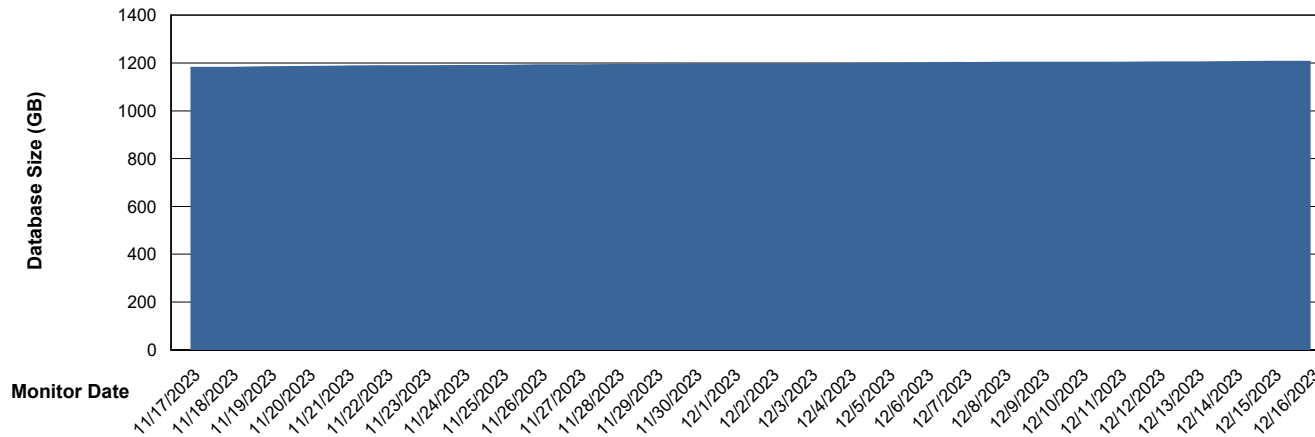

# Weekly SLA Customer Report

Customer AUJ\_Production  
Database ID 185

DATABASE SIZE AUJ\_BI2\_DB

### Database growth over last month

DATABASE SIZE AUJ\_DB2\_Primary

### Database growth over last month