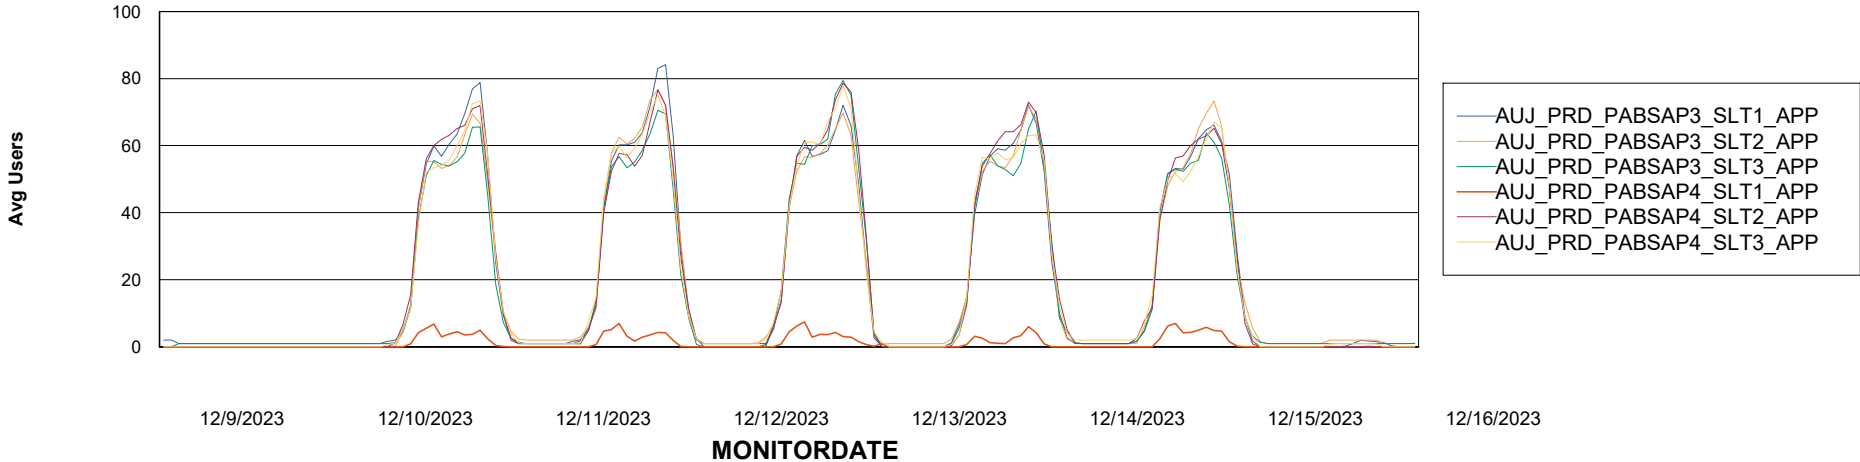

Avg users per day per ABS server