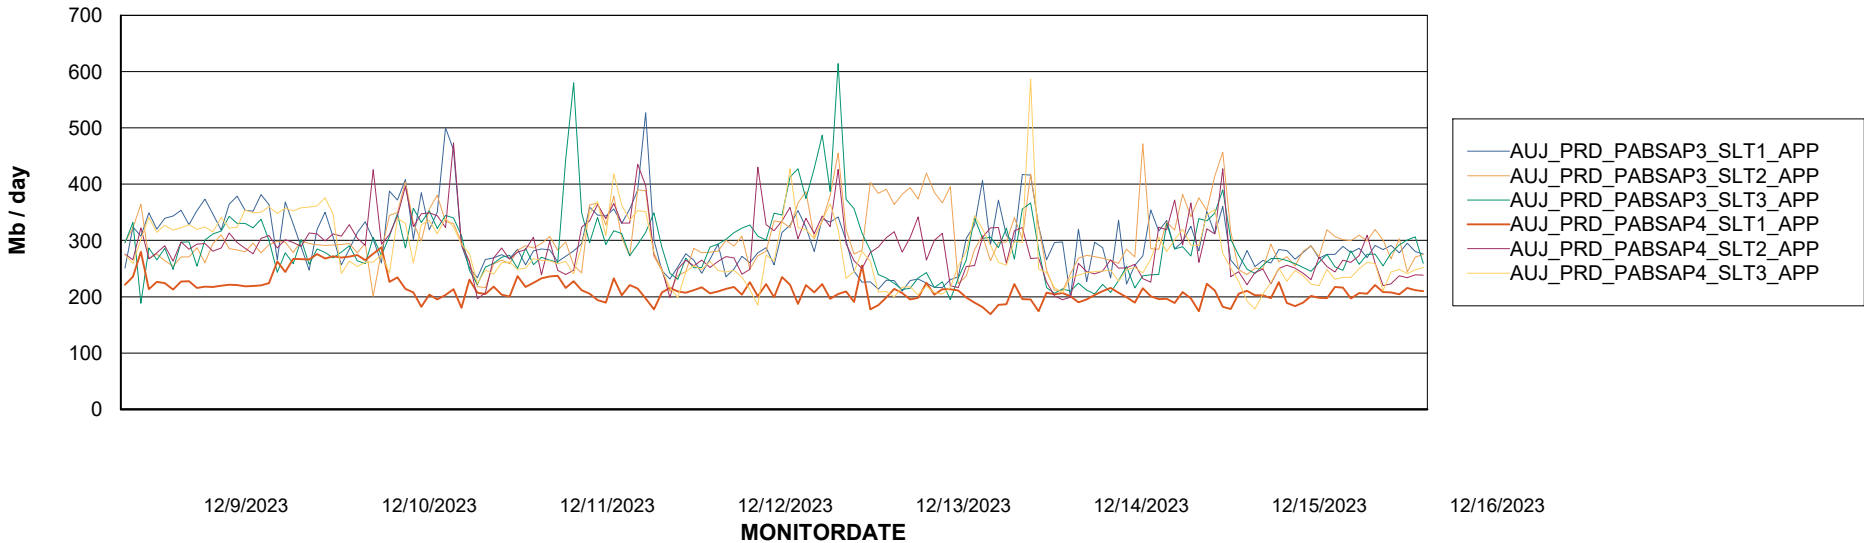

ABSSolute Application Server Services

Avg memory used per ABS Server Service