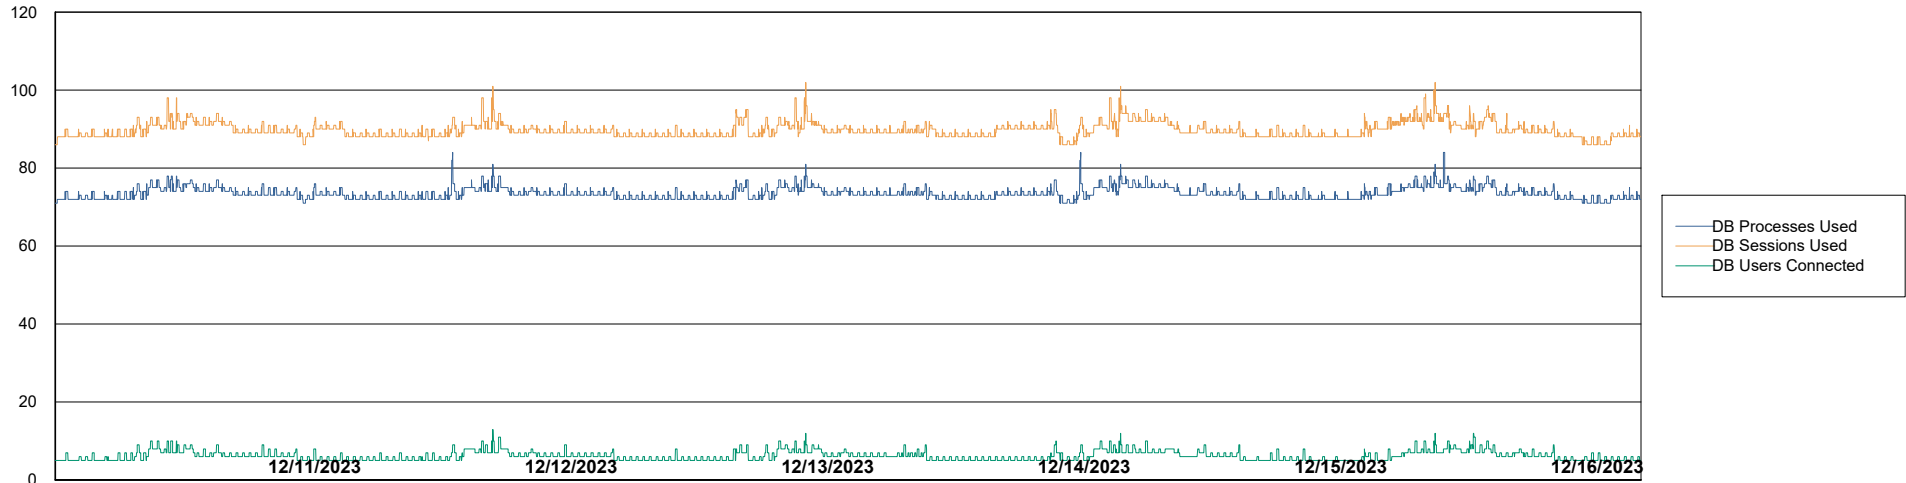

Database Performance AUJ_BI2_DB