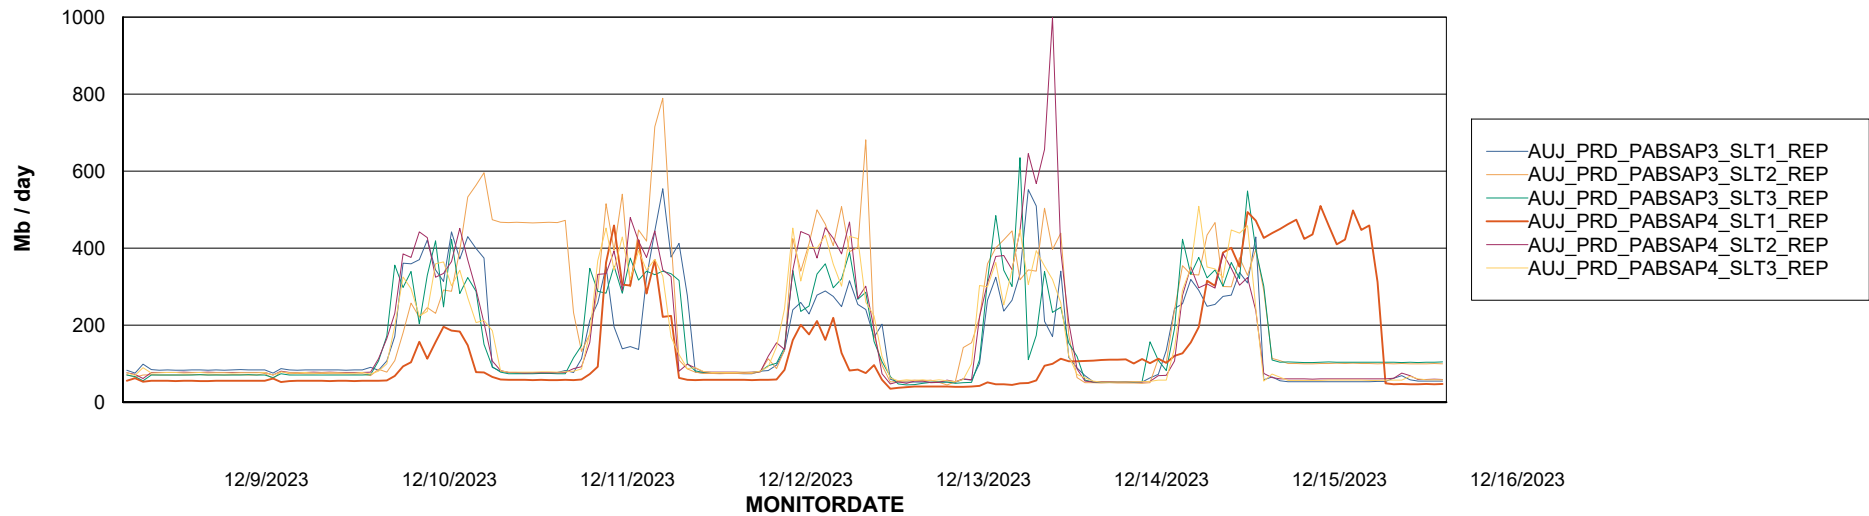

ABSSolute Application ReportServer Services

Avg memory used per ReportServer Service