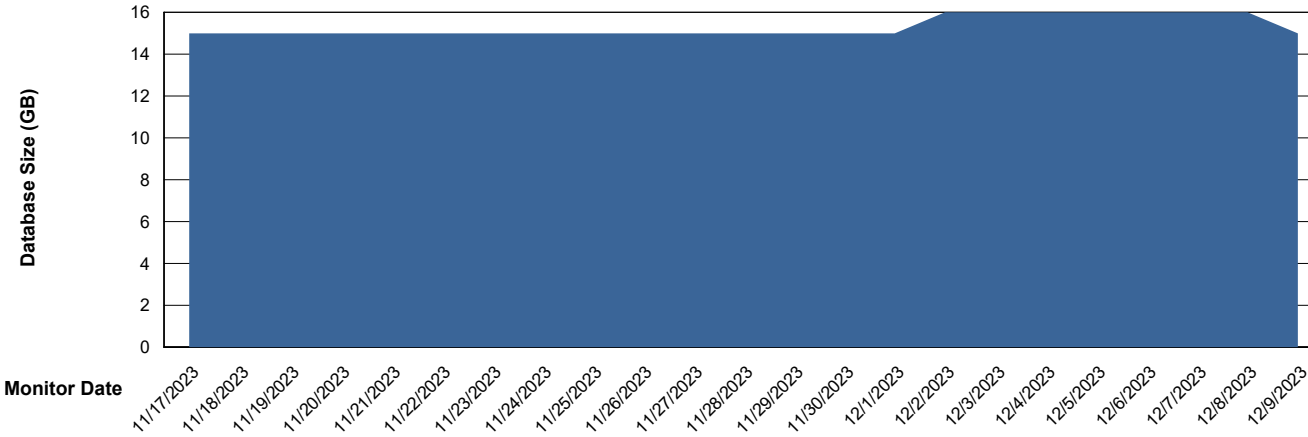

Weekly SLA Customer Report

Customer XMX Production (24/7)
Database ID 146

Database Performance XMX_PROD_ABSDB01_PRDB_ABS1

Weekly SLA Customer Report

Customer XMX Production (24/7)
Database ID 146

Database Performance XMX_PROD_ABSDB02_SBDB_HSBABS1

DB Processes Max 4
DB Processes Max 0
DB Processes Max 1,000

Weekly SLA Customer Report

Customer XMX Production (24/7)
 Database ID 146

DATABASE SIZE XMX_PROD_ABSDB01_PRDB_ABS1

Database growth over last month

Database Tablespace XMX_PROD_ABSDB01_PRDB_ABS1

Date	Tablespace Name	Filesize (Gb)	Usedsize (Gb)	Percentage free
12/9/2023	ABSDATA	4	2	39
	INDX	8	0	100
12/8/2023	ABSDATA	4	2	39
	INDX	8	0	100
12/7/2023	ABSDATA	4	2	39
	INDX	8	0	100
12/6/2023	ABSDATA	4	2	39
	INDX	8	0	100
12/5/2023	ABSDATA	4	2	39
	INDX	8	0	100
12/4/2023	ABSDATA	4	2	39
	INDX	8	0	100
12/3/2023	ABSDATA	4	2	39
	INDX	8	0	100