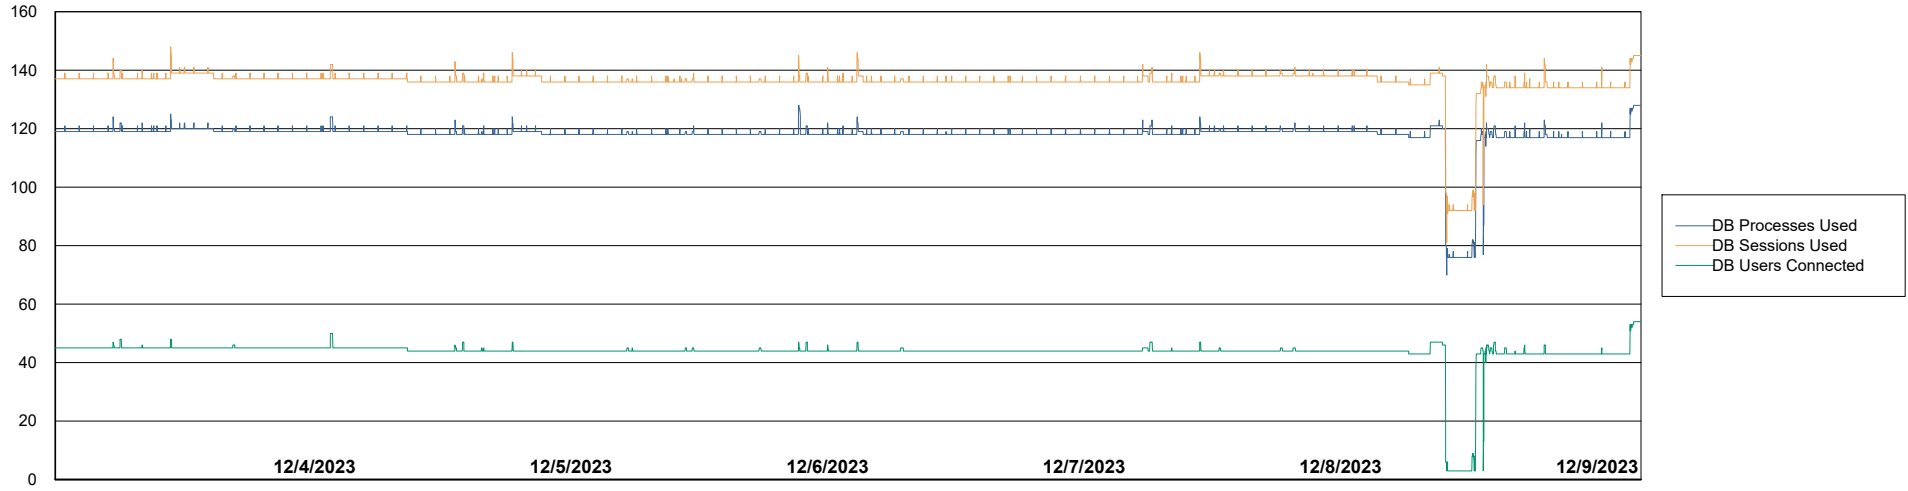

Harddisk Usage XMX_PROD_ABSWEB02

	Free disk space on / (%)	Total disk space on / (Gb)	Used disk space on / (Gb)	Free disk space on /abs (%)	Total disk space on /abs (Gb)	Used disk space on /abs (Gb)
12/9/2023	95	150	7	84	50	8
12/8/2023	95	150	7	87	50	6
12/7/2023	95	150	7	90	50	5
12/6/2023	95	150	7	90	50	5
12/5/2023	95	150	7	90	50	5
12/4/2023	95	150	7	90	50	5
12/3/2023	95	150	7	90	50	5

Weekly SLA Customer Report

Customer XMX Production (24/7)
Database ID 146

Database Performance XMX_PROD_ABSDB01_PRDB_ABS1

Weekly SLA Customer Report

Customer XMX Production (24/7)
Database ID 146

Database Performance XMX_PROD_ABSDB02_SBDB_HSBABS1