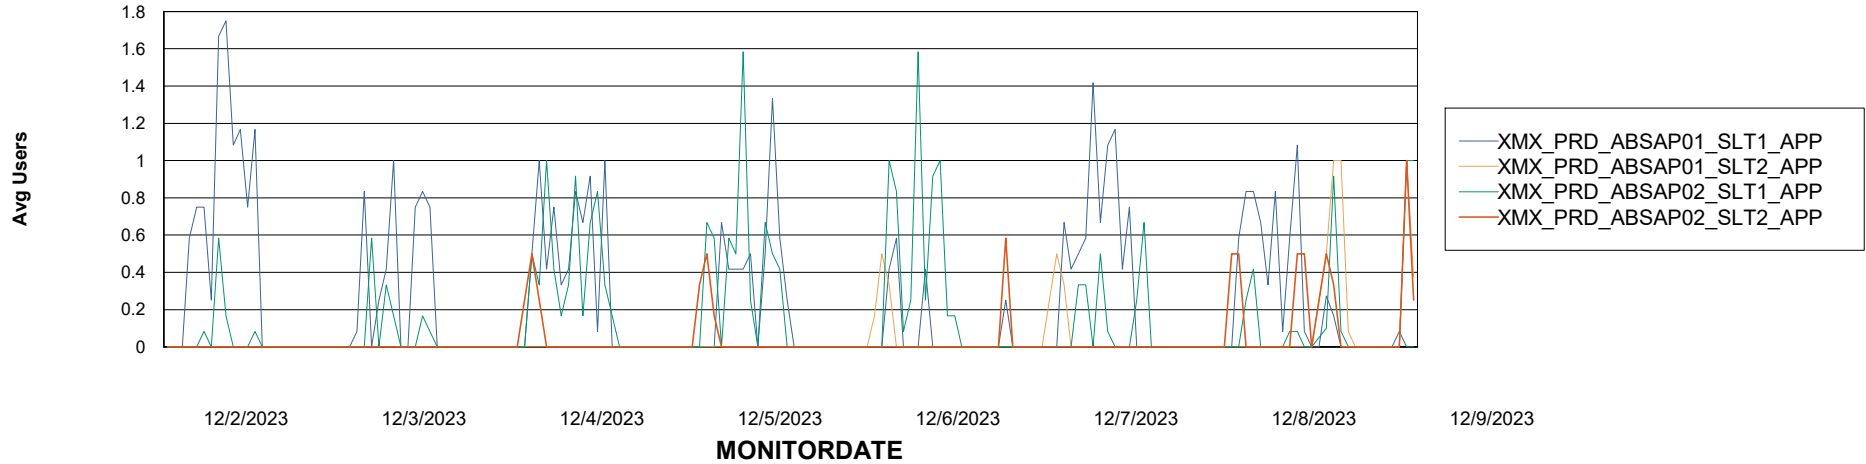

Weekly SLA Customer Report

Customer XMX Production (24/7)
Database ID 146

ABSSolute Application Server Services

Avg memory used per ABS Server Service

Avg users per day per ABS server

Weekly SLA Customer Report

Customer XMX Production (24/7)
Database ID 146

ABSSolute Application ReportServer Services

Avg memory used per ReportServer Service

Weekly SLA Customer Report

Customer XMX Production (24/7)
Database ID 146