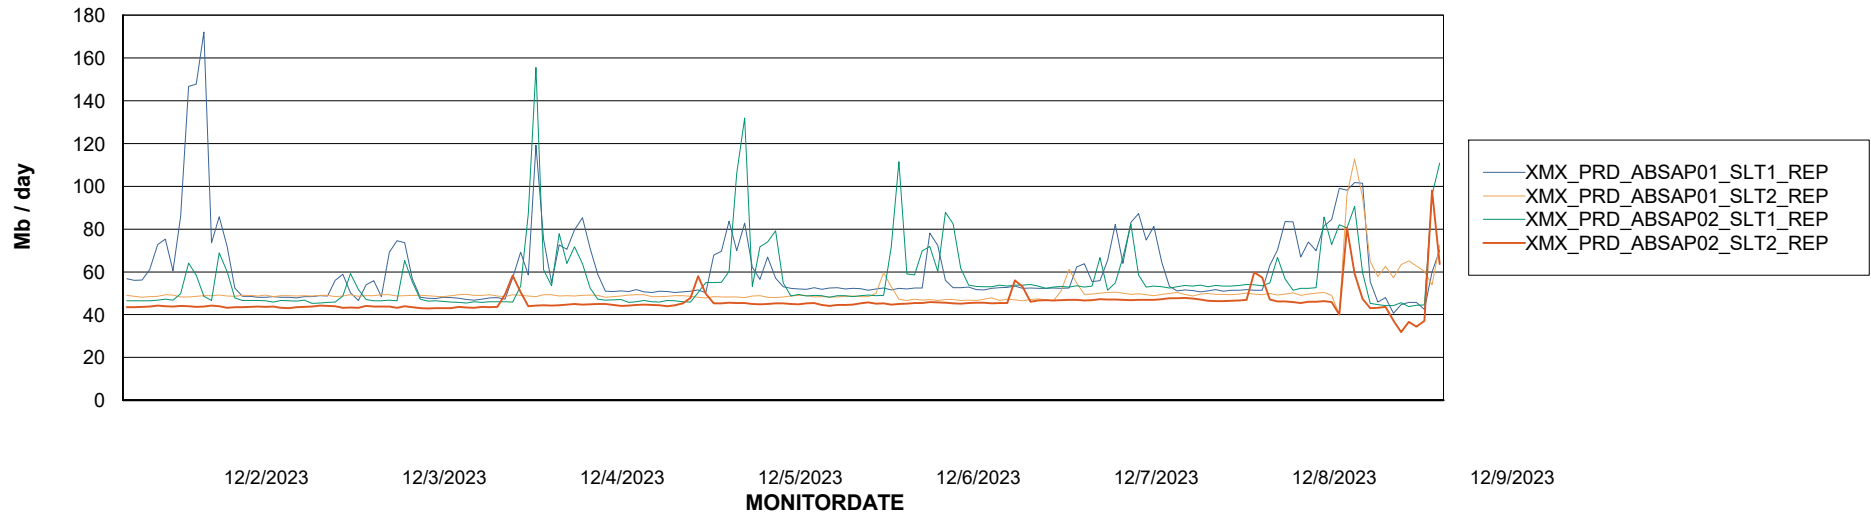

Weekly SLA Customer Report

Customer XMX Production (24/7)
Database ID 146

ABSSolute Application Server Services

Avg memory used per ABS Server Service

Avg users per day per ABS server

Weekly SLA Customer Report

Customer XMX Production (24/7)
Database ID 146

ABSSolute Application ReportServer Services

Avg memory used per ReportServer Service

Weekly SLA Customer Report

Customer XMX Production (24/7)
Database ID 146