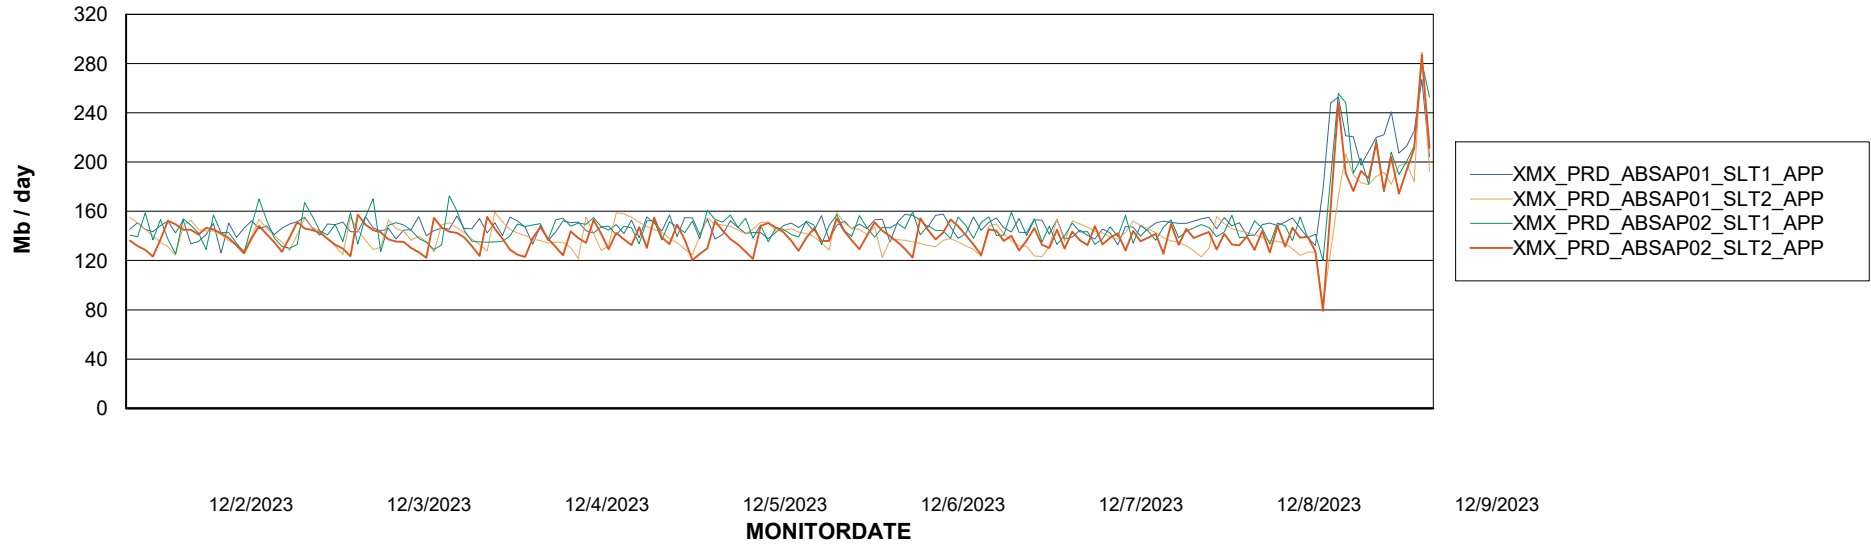

Database Tablespace XMX_PROD_ABSDB01_PRDB_ABS1

Date	Tablespace Name	Filesize (Gb)	Usedsize (Gb)	Percentage free
12/9/2023	ABSDATA	4	2	39
	INDX	8	0	100
12/8/2023	ABSDATA	4	2	39
	INDX	8	0	100
12/7/2023	ABSDATA	4	2	39
	INDX	8	0	100
12/6/2023	ABSDATA	4	2	39
	INDX	8	0	100
12/5/2023	ABSDATA	4	2	39
	INDX	8	0	100
12/4/2023	ABSDATA	4	2	39
	INDX	8	0	100
12/3/2023	ABSDATA	4	2	39
	INDX	8	0	100

Weekly SLA Customer Report

Customer XMX Production (24/7)
Database ID 146

ABSSolute Application Server Services

Avg memory used per ABS Server Service

Avg users per day per ABS server

Weekly SLA Customer Report