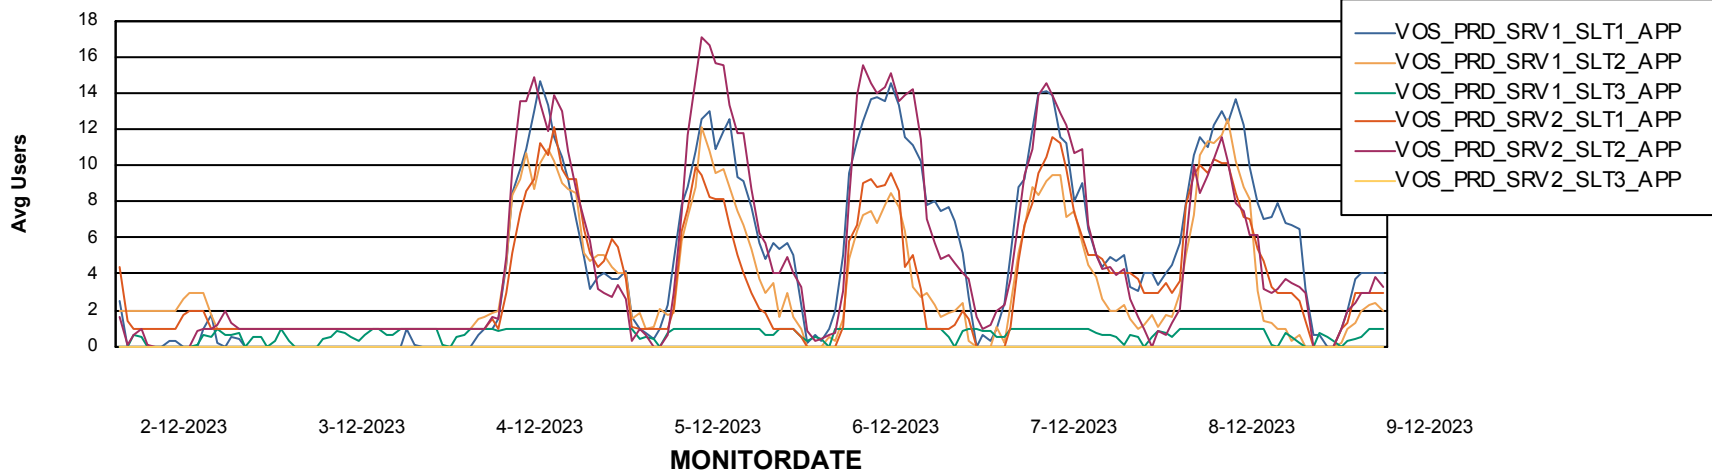

Avg users per day per ABS server