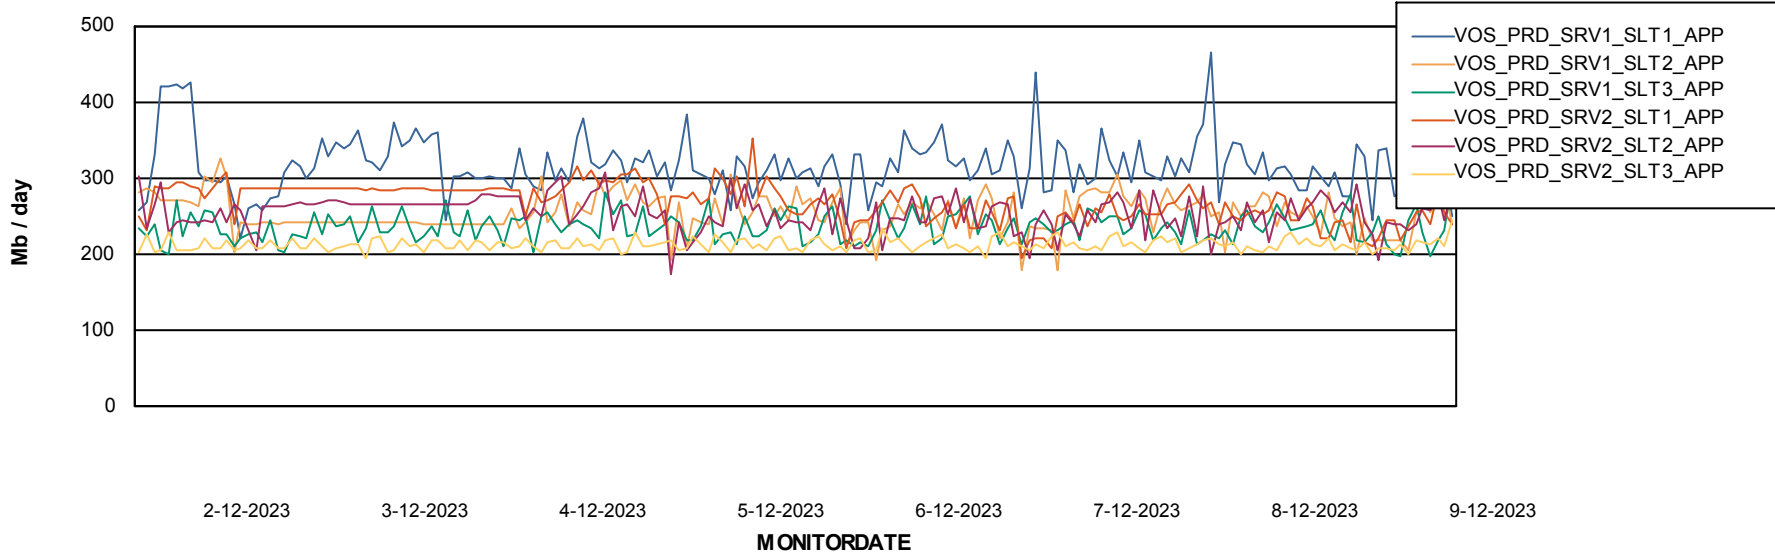

ABSSolute Application Server Services

Avg memory used per ABS Server Service