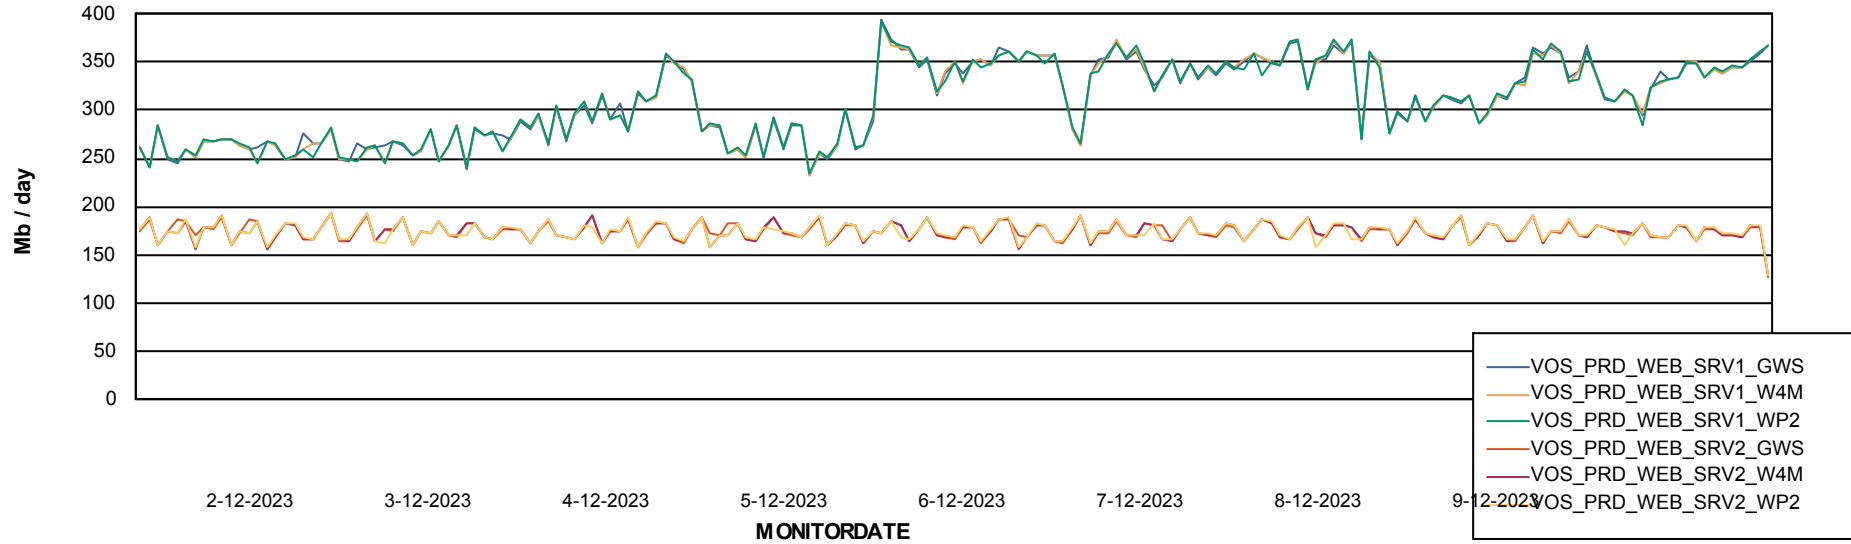

ABSolute Web Component Services

Avg memory used per ABS Web component