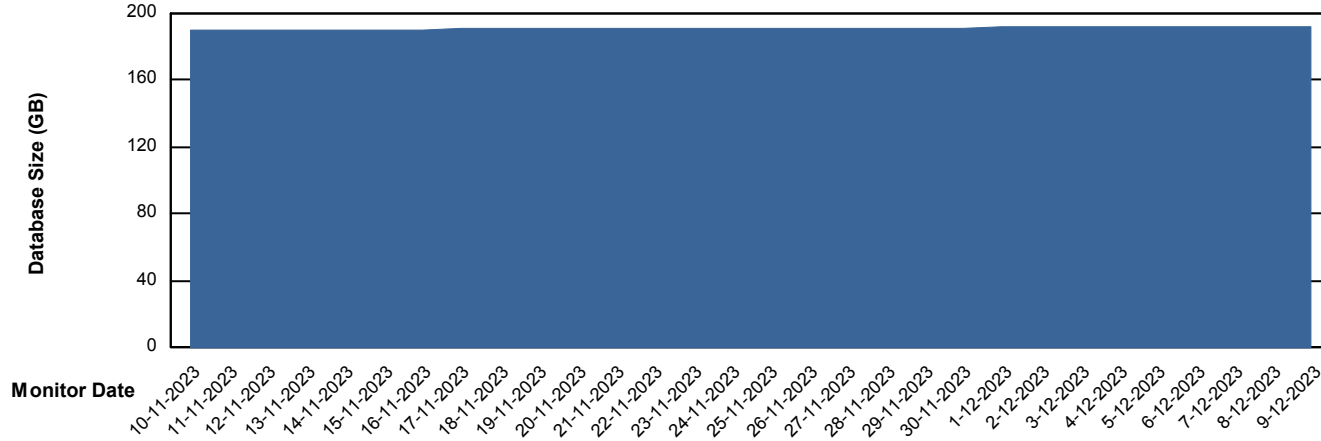

DATABASE SIZE VOSDB_BI

Database growth over last month