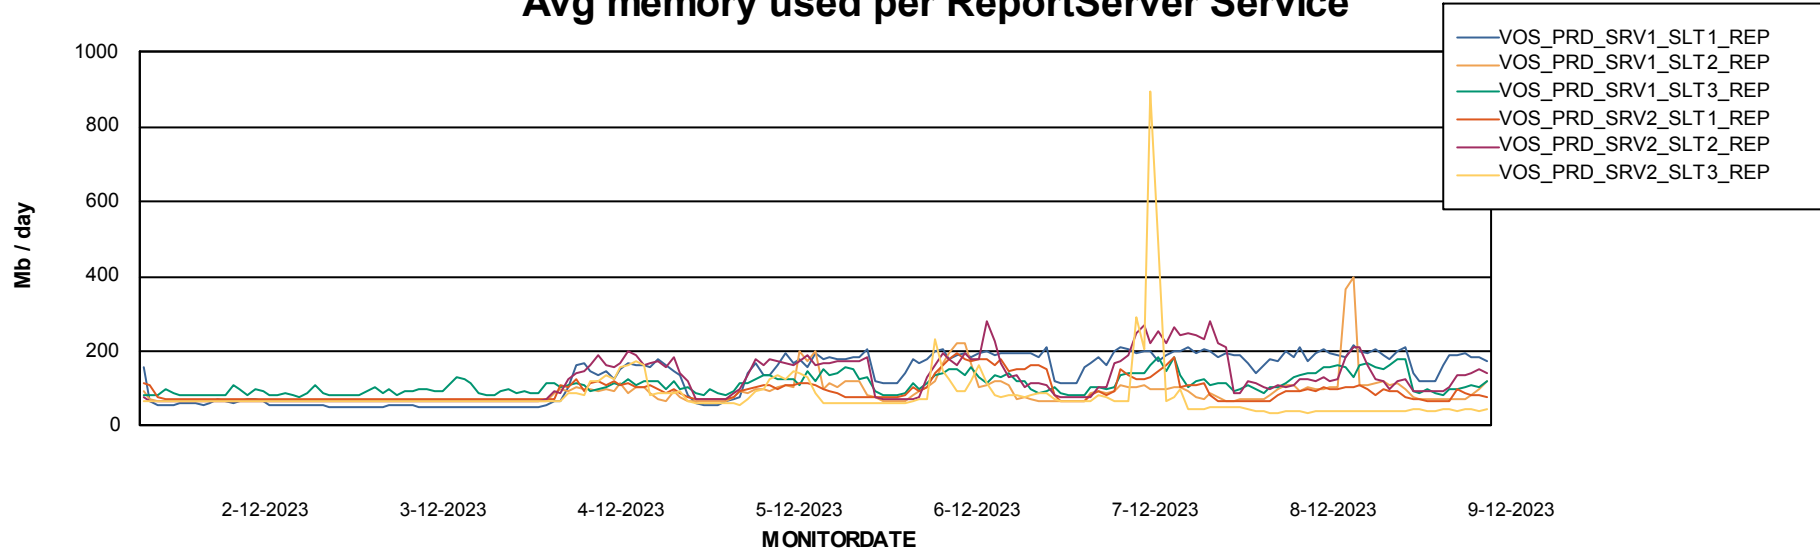

ABSSolute Application ReportServer Services

Avg memory used per ReportServer Service