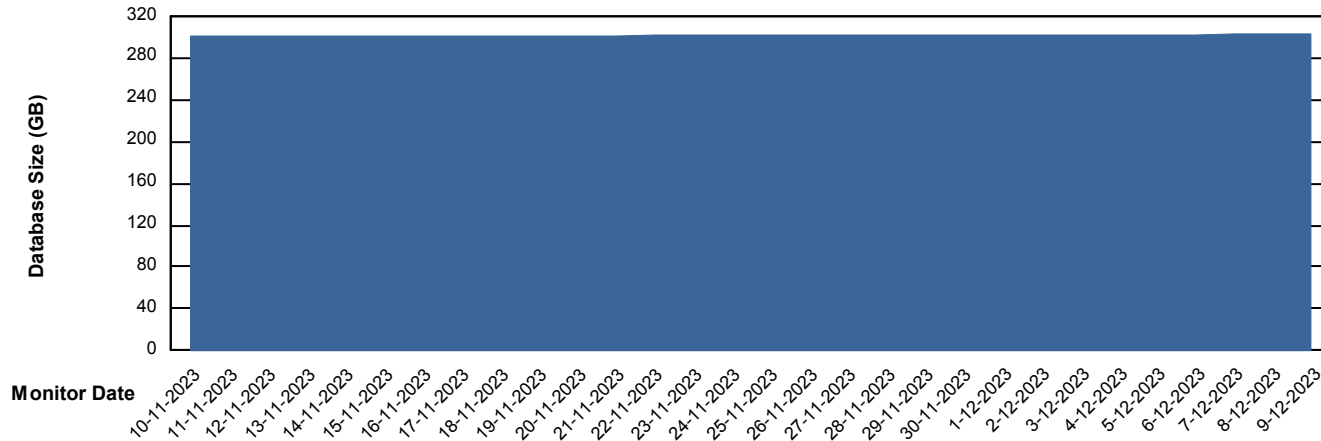

# Weekly SLA Customer Report

Customer VOS\_Production  
Database ID 143

DATABASE SIZE VOSDB\_BI

### Database growth over last month

DATABASE SIZE VOSDB\_Production

### Database growth over last month