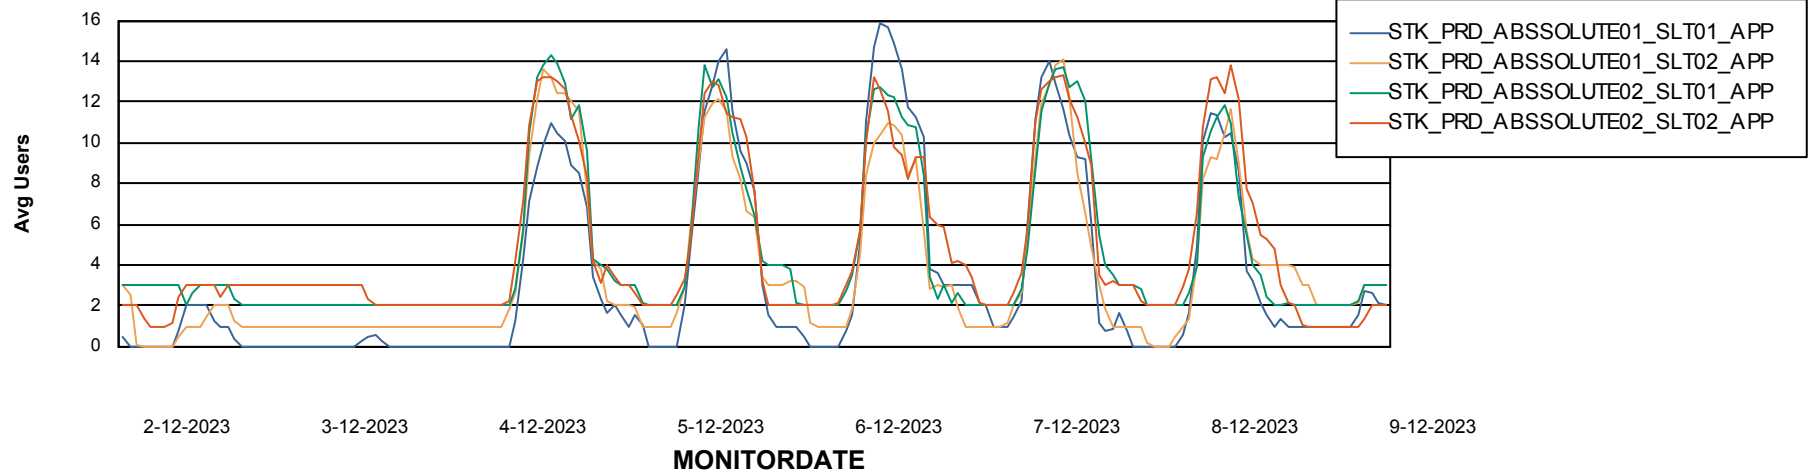

Avg users per day per ABS server