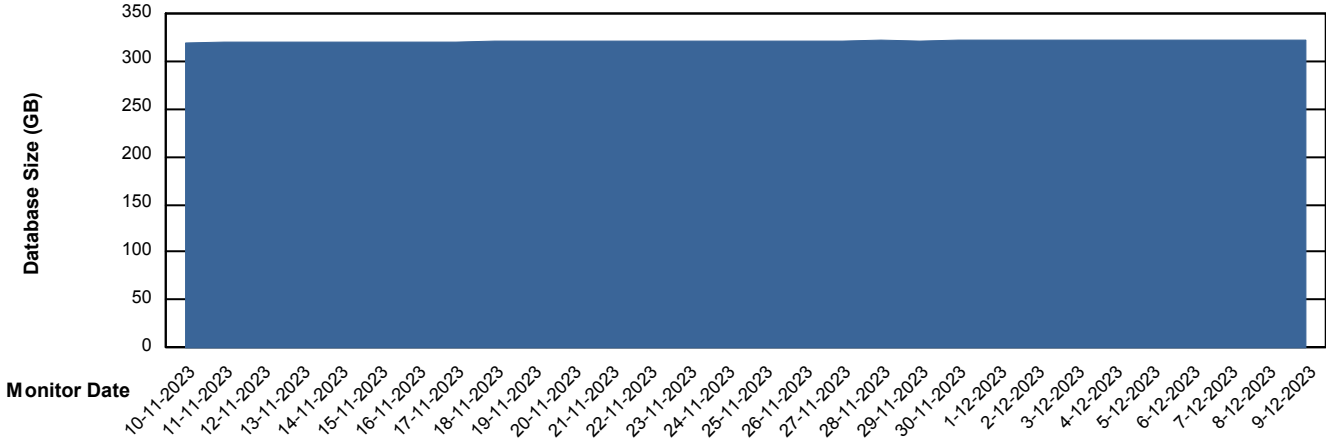

Weekly SLA Customer Report

Customer STK_Production
Database ID 82

Database Performance STKDB_Production

Weekly SLA Customer Report

Customer STK_Production
Database ID 82

Database Performance STKDB_Standby

DB Processes Max 1,000

Weekly SLA Customer Report

Customer STK_Production
 Database ID 82

DATABASE SIZE STKDB_Production

Database growth over last month

Database Tablespace STKDB_Production

Date	Tablespace Name	Filesize (Gb)	Usedsize (Gb)	Percentage free
9-12-2023	ABSDATA	200	119	41
	INDX	235	193	18
8-12-2023	ABSDATA	200	119	41
	INDX	235	193	18
7-12-2023	ABSDATA	200	119	41
	INDX	235	193	18
6-12-2023	ABSDATA	200	119	41
	INDX	235	192	18
5-12-2023	ABSDATA	200	119	41
	INDX	235	192	18
4-12-2023	ABSDATA	200	119	41
	INDX	235	192	18
3-12-2023	ABSDATA	200	119	41
	INDX	235	192	18