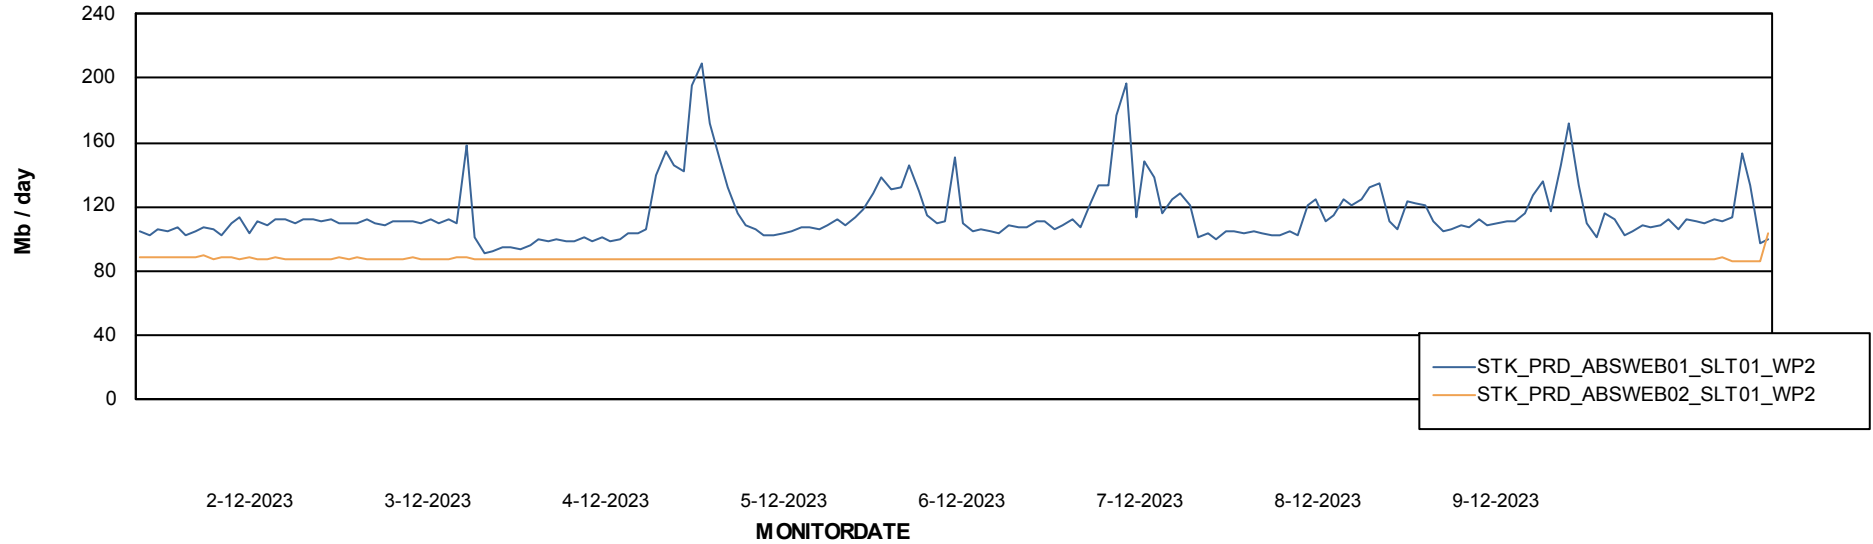

ABSSolute Web Component Services

Avg memory used per ABS Web component