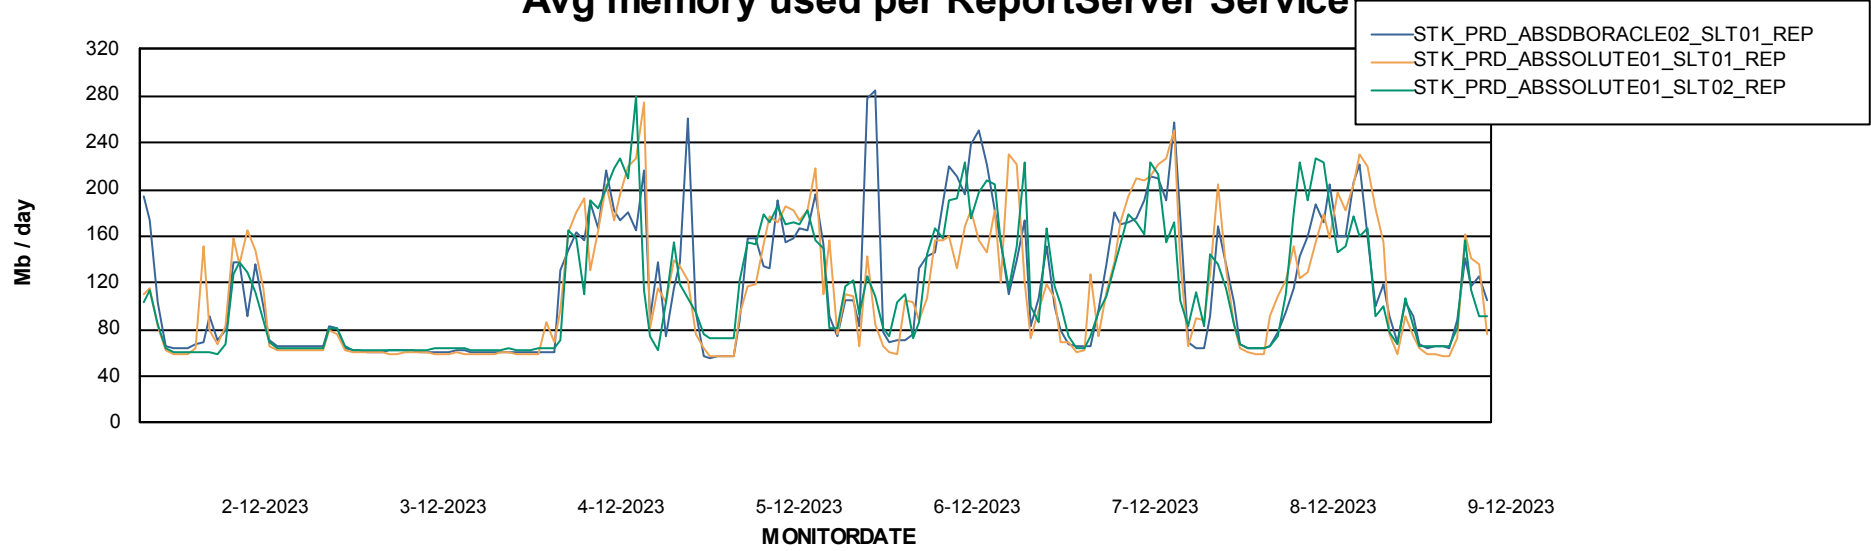

Avg memory used per ABS Server Service

Avg users per day per ABS server

Weekly SLA Customer Report

Customer STK_Production
Database ID 82

ABSSolute Application ReportServer Services

Avg memory used per ReportServer Service