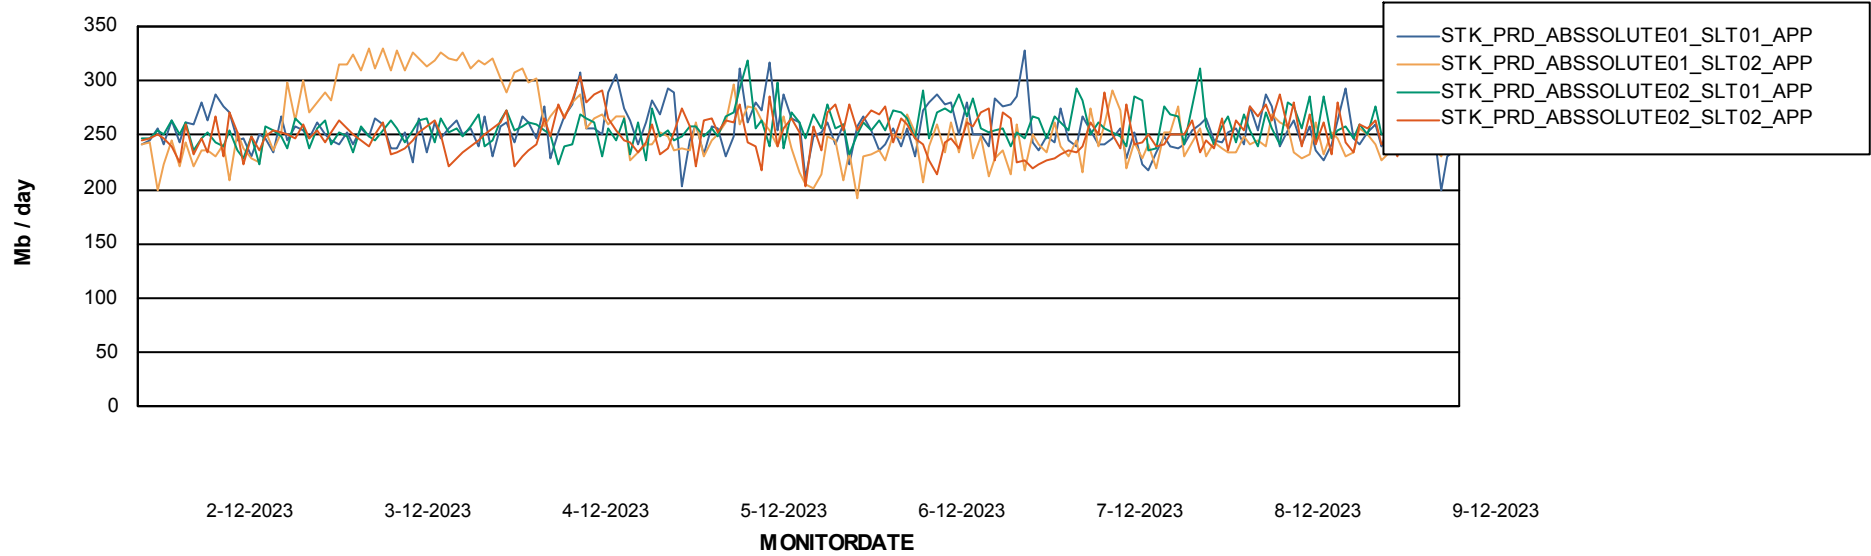

ABSSolute Application Server Services

Avg memory used per ABS Server Service