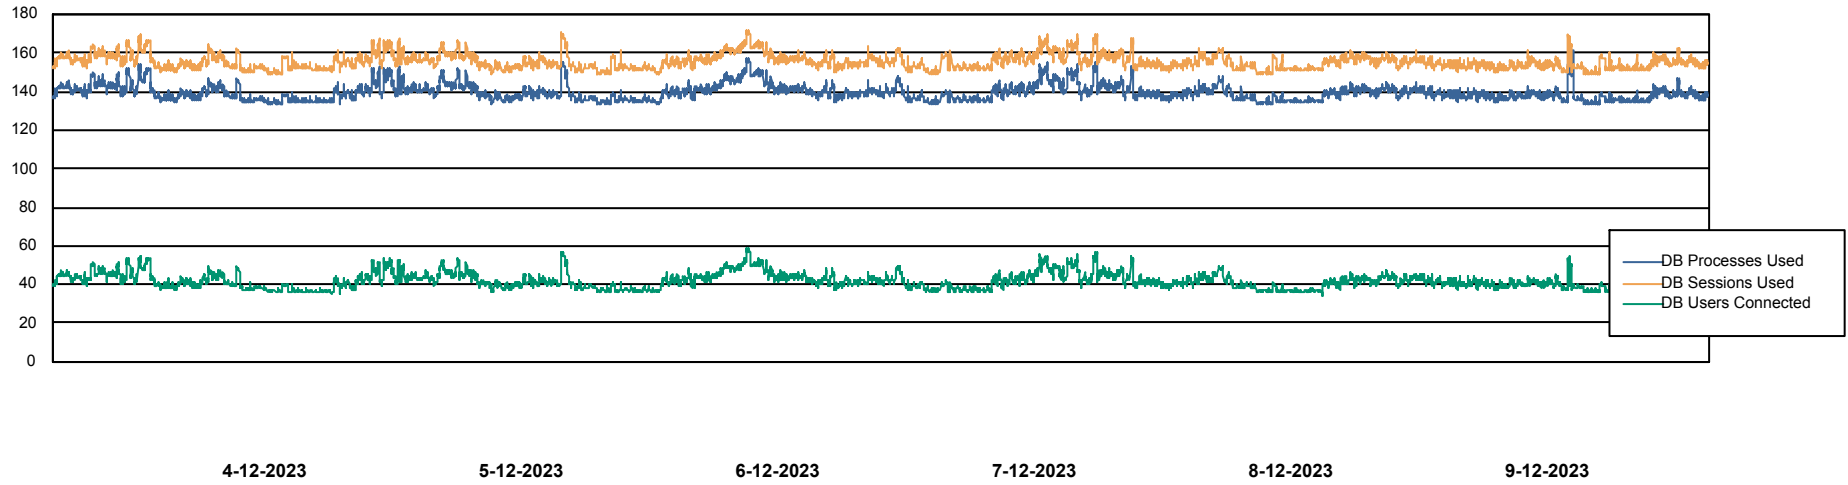

Harddisk Usage STK_PRD_ABSWEB02

	Free disk space on C: (%)	Total disk space on C: (Gb)	Used disk space on C: (Gb)
9-12-2023	82	150	26
8-12-2023	82	150	26
7-12-2023	82	150	26
6-12-2023	82	150	26
5-12-2023	82	150	26
4-12-2023	82	150	26
3-12-2023	82	150	26

Weekly SLA Customer Report

Customer STK_Production
Database ID 82

Database Performance STKDB_Production

Weekly SLA Customer Report

Customer STK_Production
Database ID 82

Database Performance STKDB_Standby

DB Processes Max 1,000