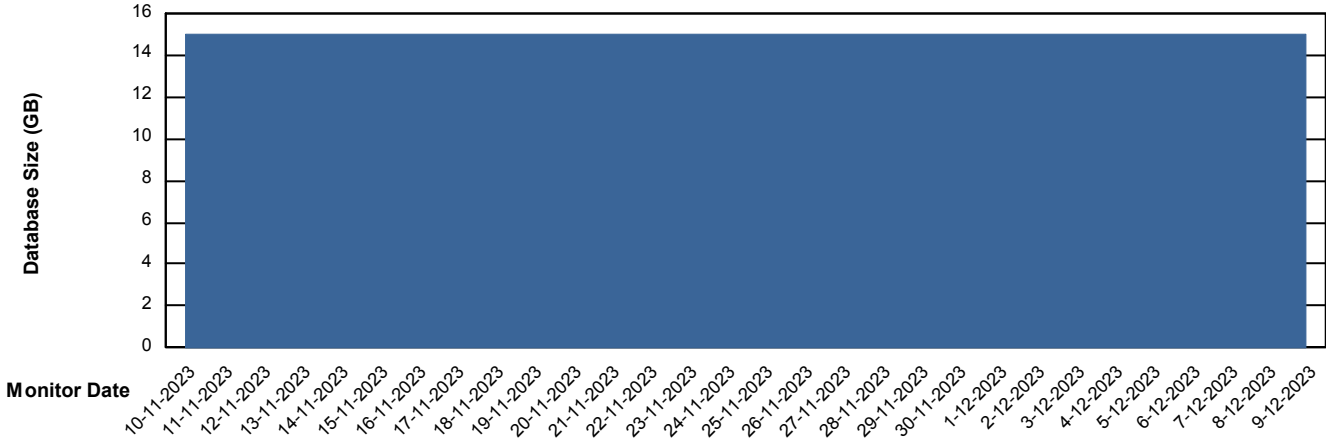

Weekly SLA Customer Report

Customer SPI_Production
Database ID 49

Database Performance SPIDB_Production

Weekly SLA Customer Report

Customer SPI_Production
Database ID 49

Database Performance SPIDB_Standby

DB Processes Max 500

Weekly SLA Customer Report

Customer SPI_Production
 Database ID 49

DATABASE SIZE SPIDB_Production

Database growth over last month

Database Tablespace SPIDB_Production

Date	Tablespace Name	Filesize (Gb)	Usedsize (Gb)	Percentage free
9-12-2023	ABSDATA	5	3	44
	INDX	8	5	41
8-12-2023	ABSDATA	5	3	44
	INDX	8	5	41
7-12-2023	ABSDATA	5	3	44
	INDX	8	5	41
6-12-2023	ABSDATA	5	3	44
	INDX	8	5	41
5-12-2023	ABSDATA	5	3	44
	INDX	8	5	41
4-12-2023	ABSDATA	5	3	44
	INDX	8	5	41
3-12-2023	ABSDATA	5	3	44
	INDX	8	5	41