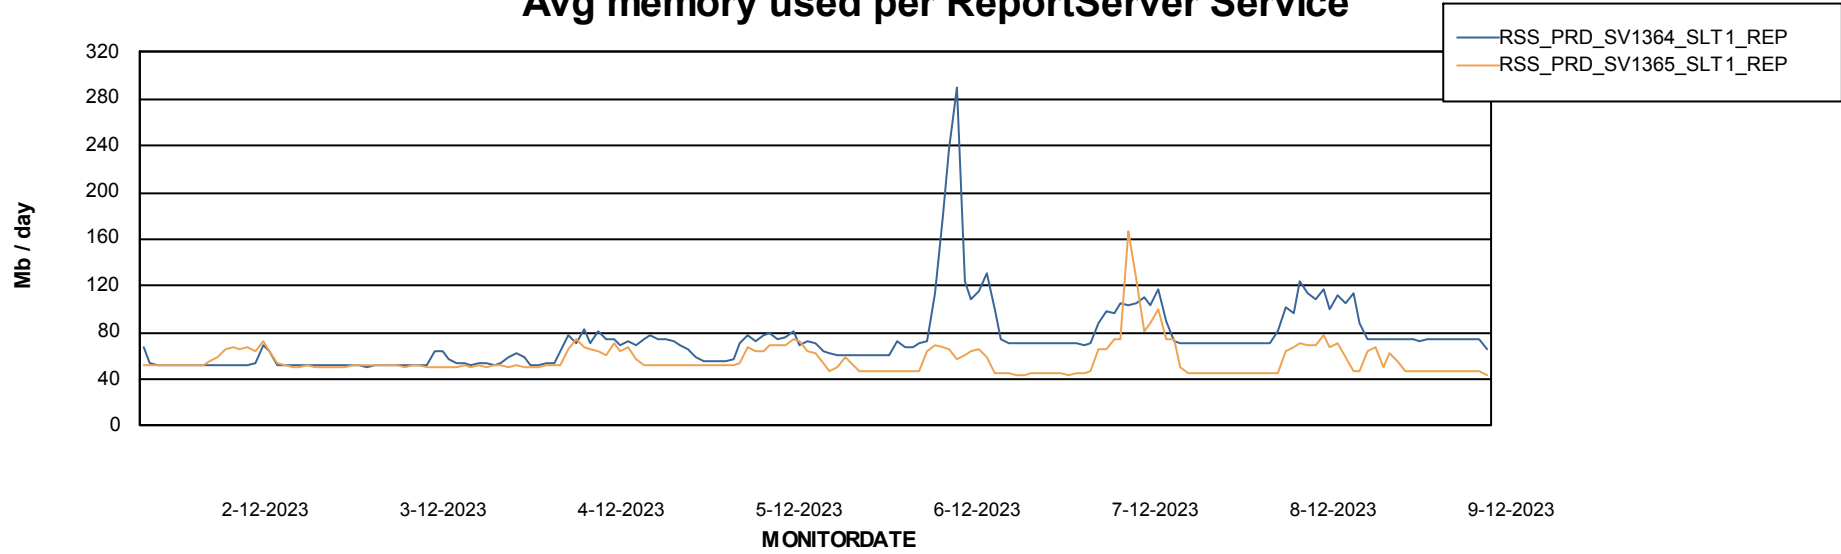

Avg memory used per ABS Server Service

Avg users per day per ABS server

Weekly SLA Customer Report

Customer RSS Production
Database ID 52

ABSSolute Application ReportServer Services

Avg memory used per ReportServer Service

Weekly SLA Customer Report

Customer RSS Production
Database ID 52

ABSSolute Web Component Services

Avg memory used per ABS Web component

Weekly SLA Customer Report

Customer RSS Production
Database ID 52

Disaster per ABS component