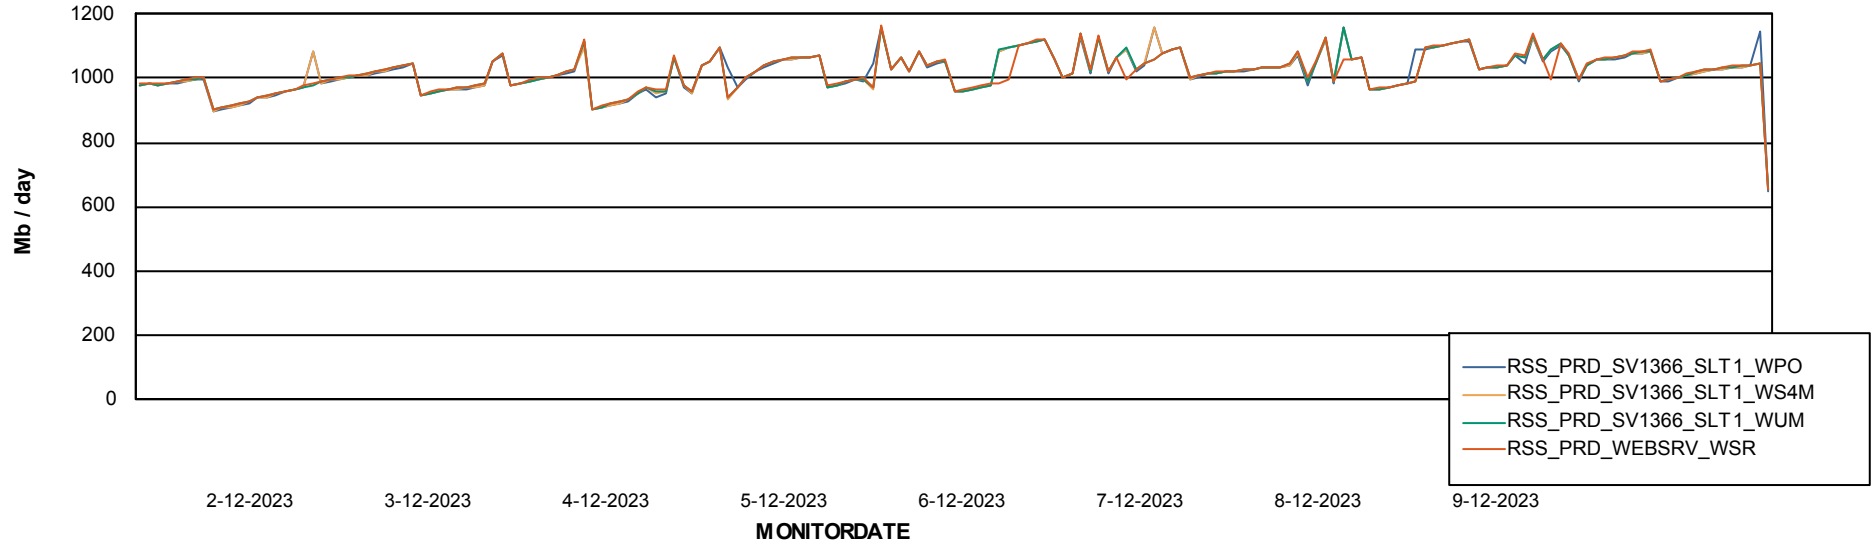

Avg memory used per ABS Server Service

Avg users per day per ABS server

Weekly SLA Customer Report

Customer RSS Production
Database ID 52

ABSSolute Application ReportServer Services

Avg memory used per ReportServer Service

Weekly SLA Customer Report

Customer RSS Production
Database ID 52

ABSSolute Web Component Services

Avg memory used per ABS Web component

Weekly SLA Customer Report

Customer RSS Production
Database ID 52

Disaster per ABS component