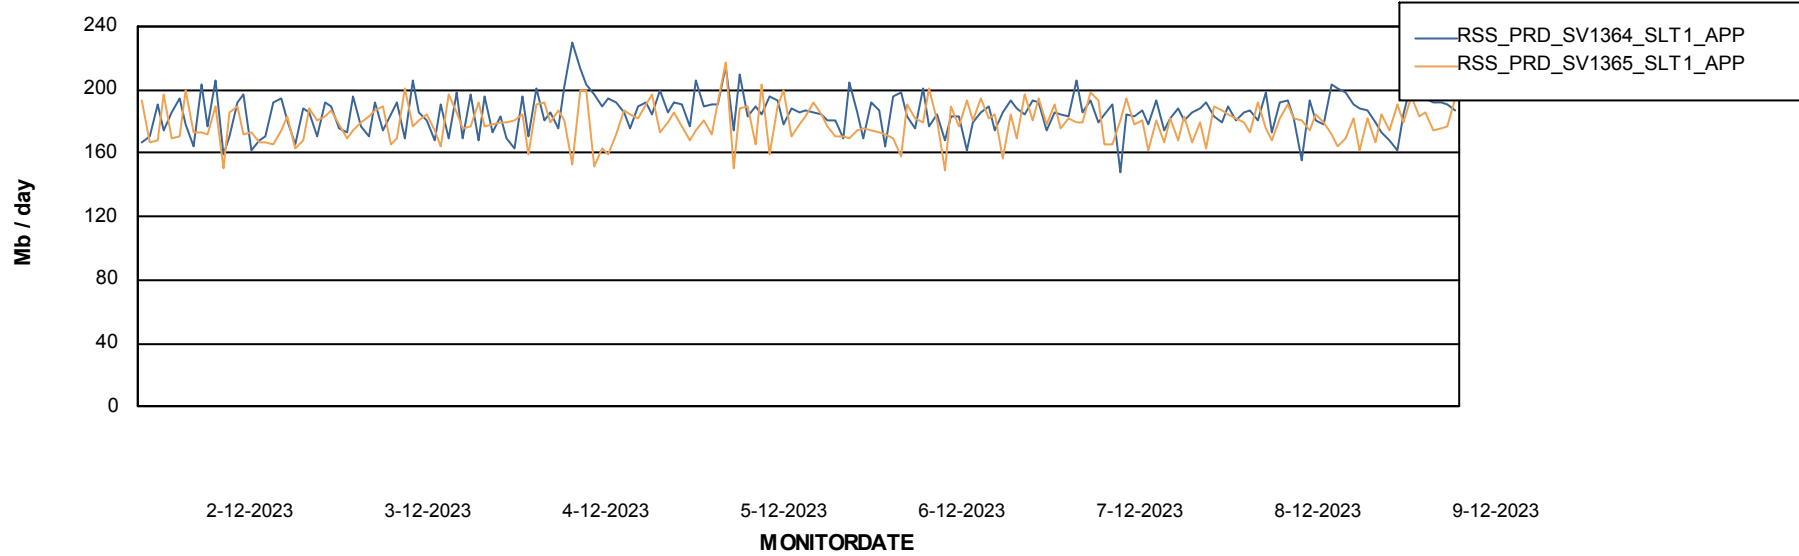

ABSSolute Application Server Services

Avg memory used per ABS Server Service