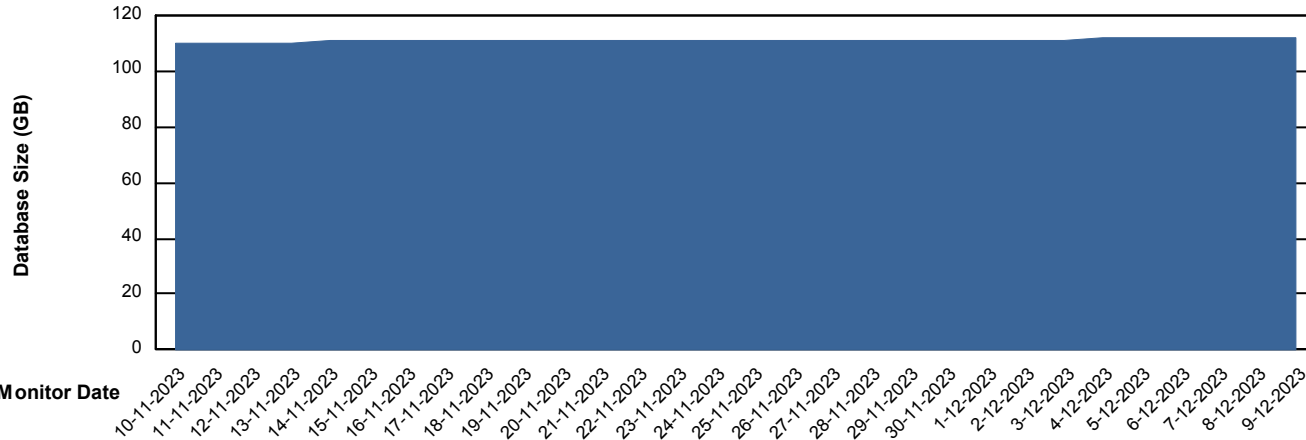

DB Processes Max 300

Weekly SLA Customer Report

Customer RSS Production
 Database ID 52

DATABASE SIZE RSS_PRD_SV1364_PRD_DB

Database growth over last month

Database Tablespace RSS_PRD_SV1364_PRD_DB

Date	Tablespace Name	Filesize (Gb)	Usedsize (Gb)	Percentage free
9-12-2023	ABSDATA	55	45	18
	INDX	75	62	18
8-12-2023	ABSDATA	55	45	18
	INDX	75	62	18
7-12-2023	ABSDATA	55	45	18
	INDX	75	62	18
6-12-2023	ABSDATA	55	45	18
	INDX	75	62	18
5-12-2023	ABSDATA	55	45	18
	INDX	75	62	18
4-12-2023	ABSDATA	55	45	18
	INDX	75	62	18
3-12-2023	ABSDATA	55	45	18
	INDX	75	62	18