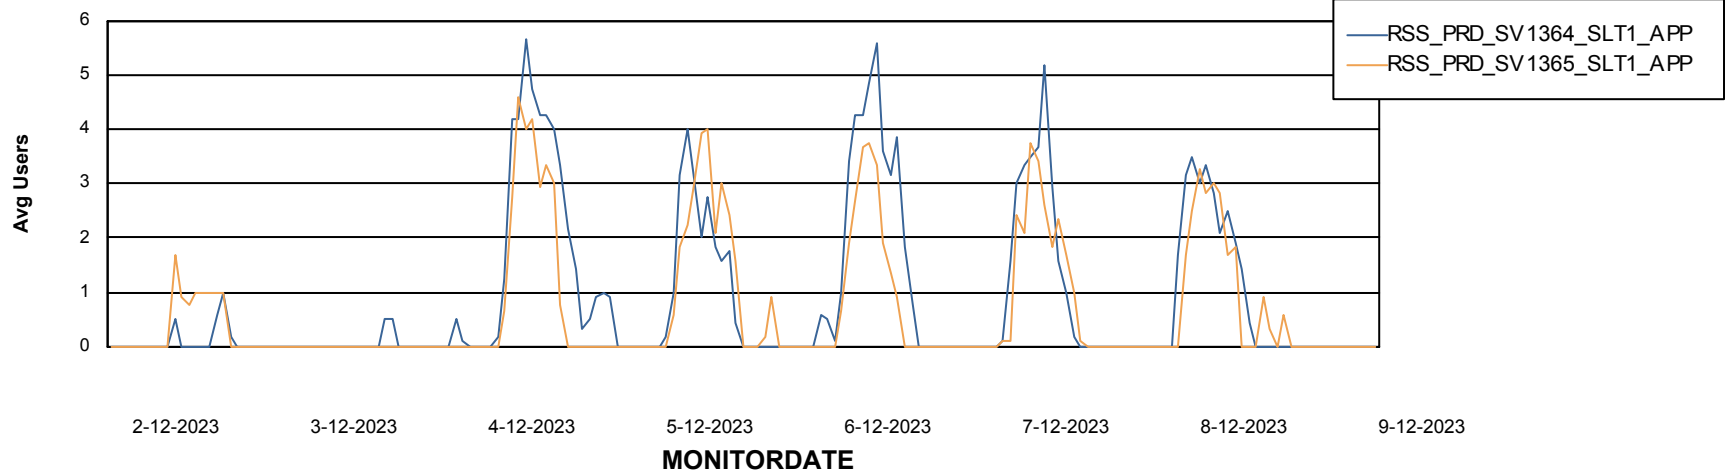

Avg users per day per ABS server