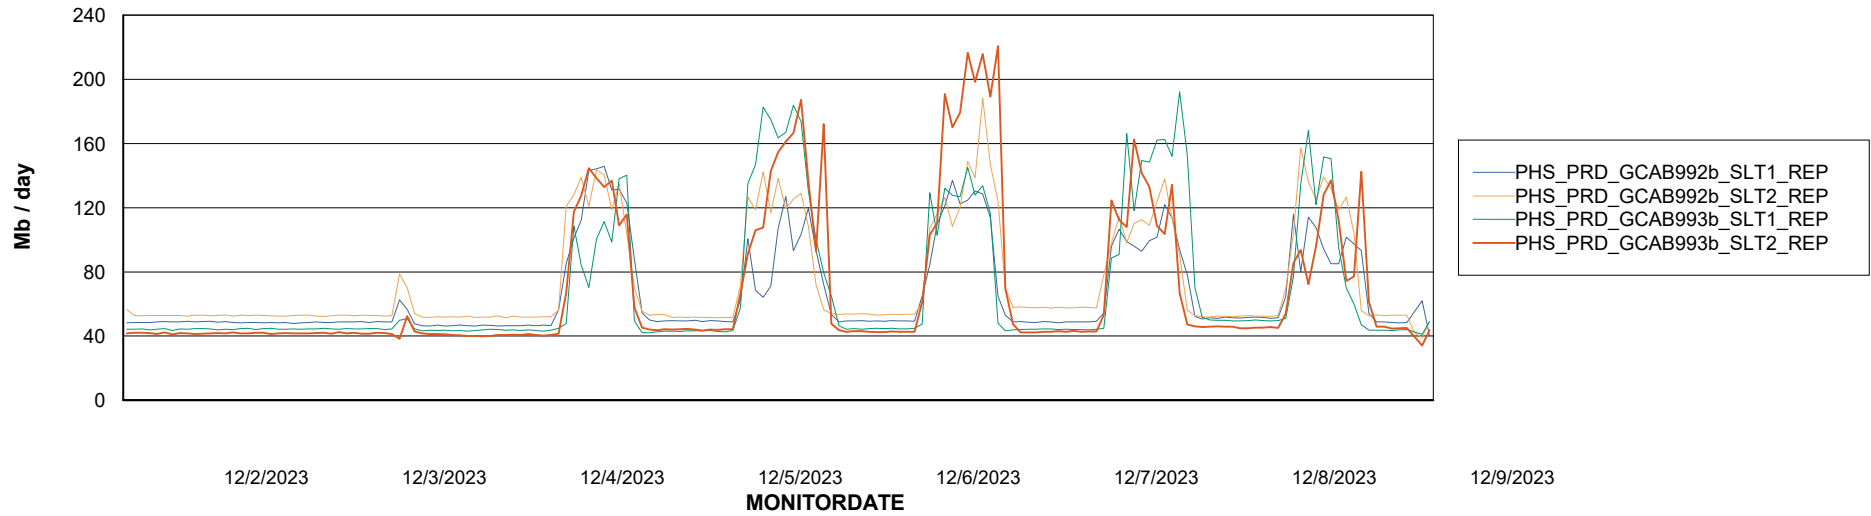

Avg users per day per ABS server

Weekly SLA Customer Report

Customer PHS_Production
Database ID 47

ABSSolute Application ReportServer Services

Avg memory used per ReportServer Service

Weekly SLA Customer Report