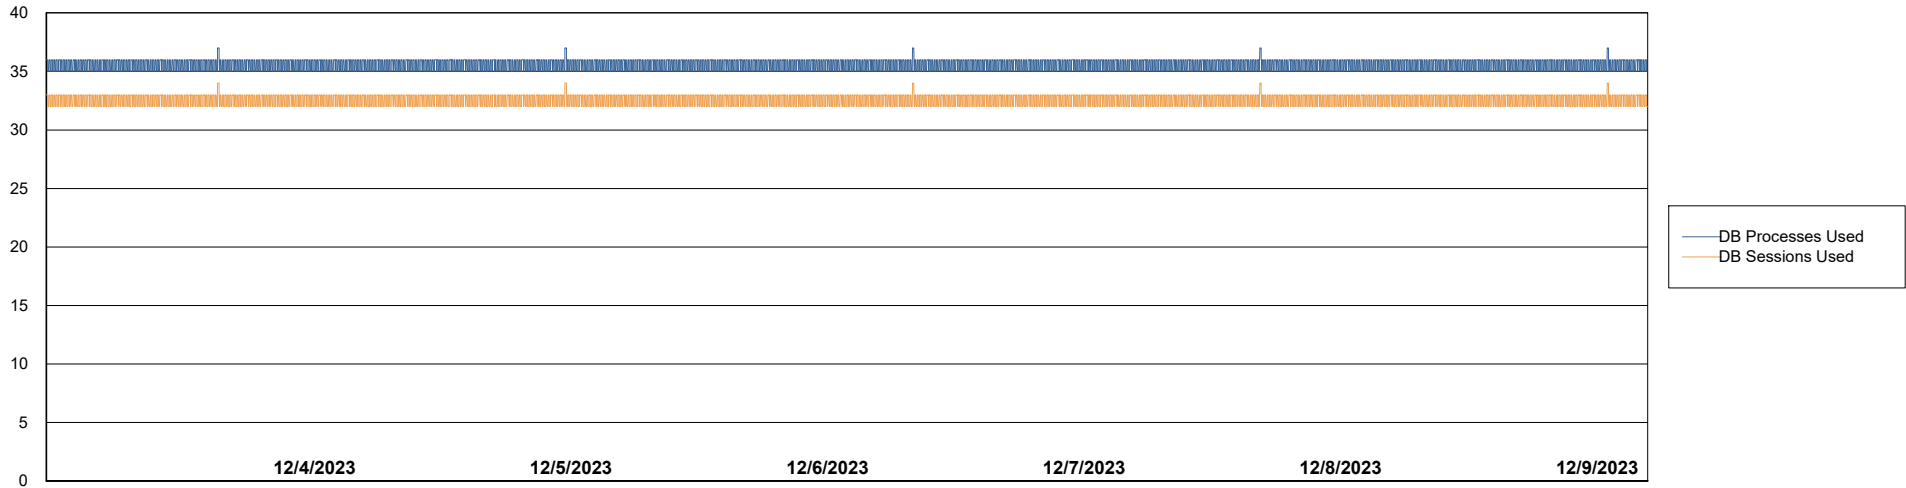

Database Performance PHS_PRD_GCAB993B_HSBABS1

DB Processes Max 1,000