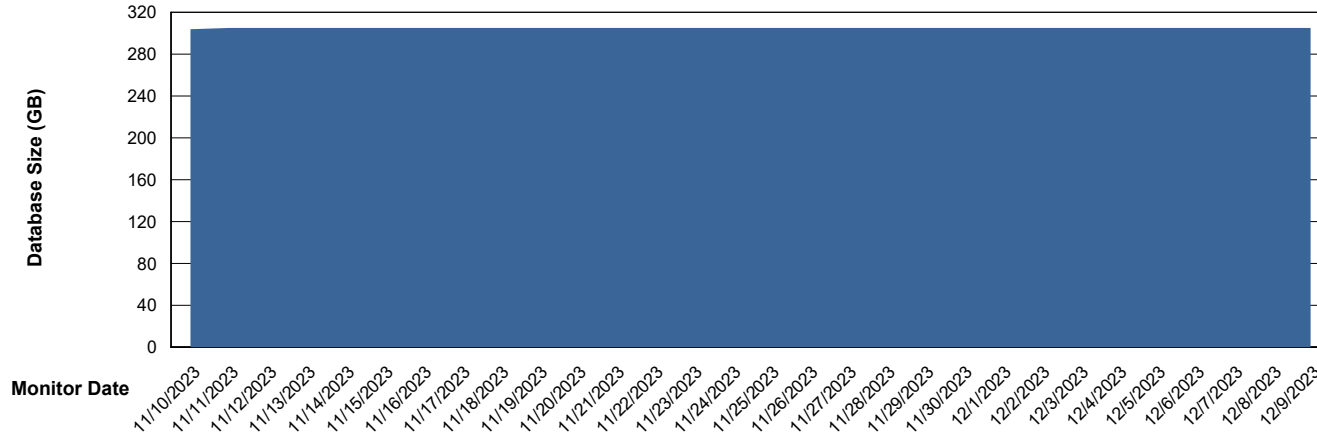

DB Processes Max 1,000

Weekly SLA Customer Report

Customer PHS_Production
Database ID 47

Database Performance PHS_TST_GCAB994B_ABST

Weekly SLA Customer Report

Customer PHS_Production
Database ID 47

DATABASE SIZE PHS_PRD_GCAB992B_ABS1

Database growth over last month

DATABASE SIZE PHS_TST_GCAB994B_ABST

Database growth over last month

Weekly SLA Customer Report

Customer PHS_Production
Database ID 47

Database Tablespace PHS_PRD_GCAB992B_ABS1