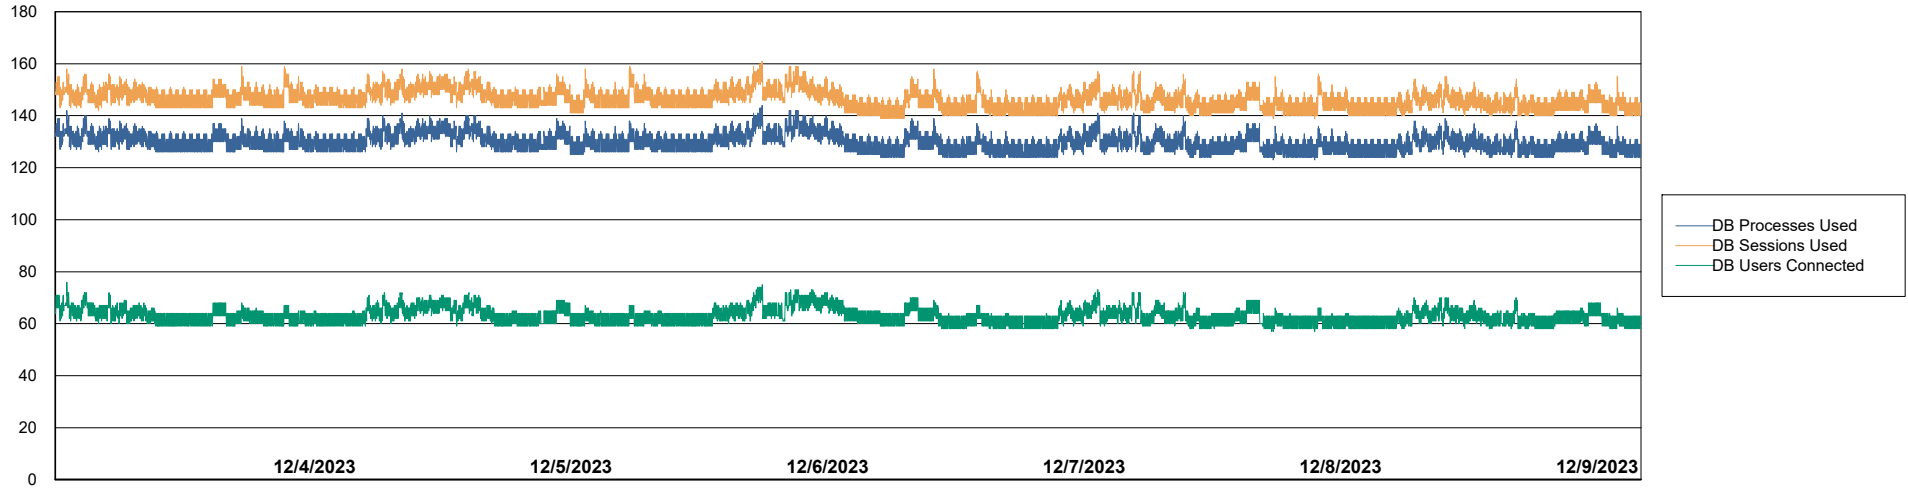

Database Performance PHS_PRD_GCAB992B_ABS1