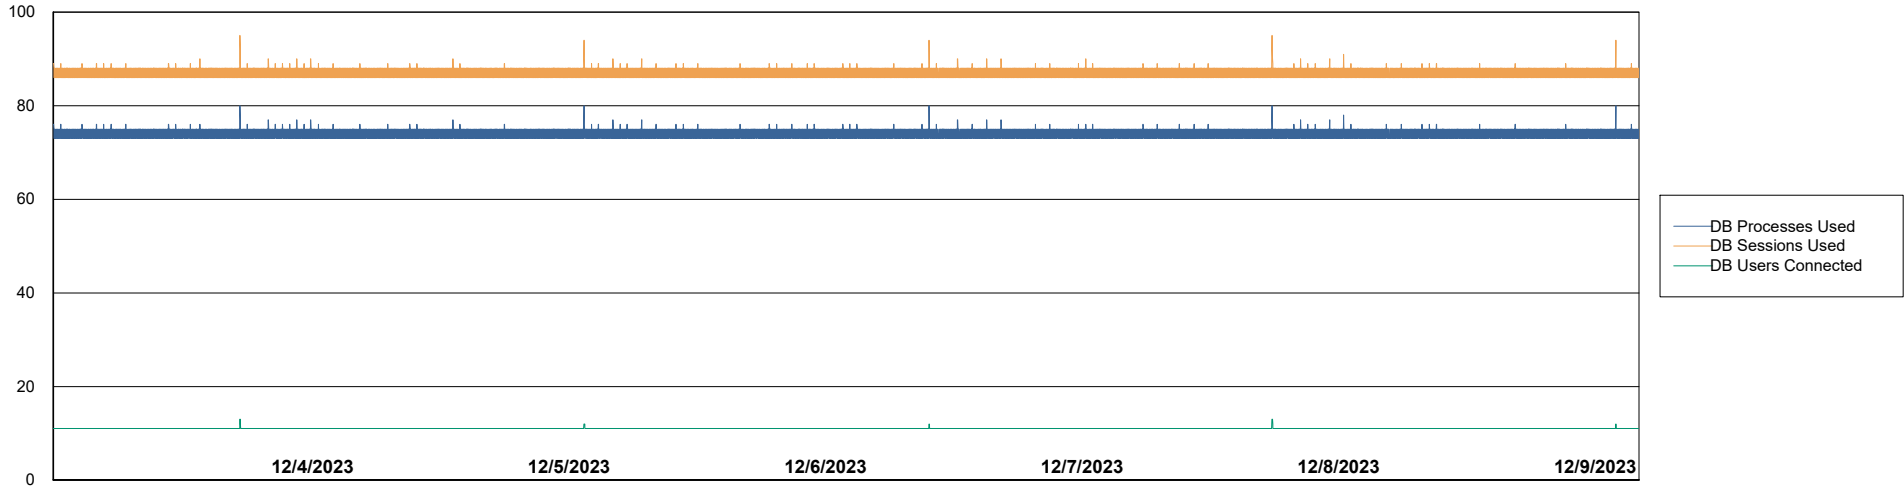

DB Processes Max 1,000

Weekly SLA Customer Report

Customer PHS_Production
Database ID 47

Database Performance PHS_TST_GCAB994B_ABST

Weekly SLA Customer Report

Customer PHS_Production
Database ID 47

DATABASE SIZE PHS_PRD_GCAB992B_ABS1