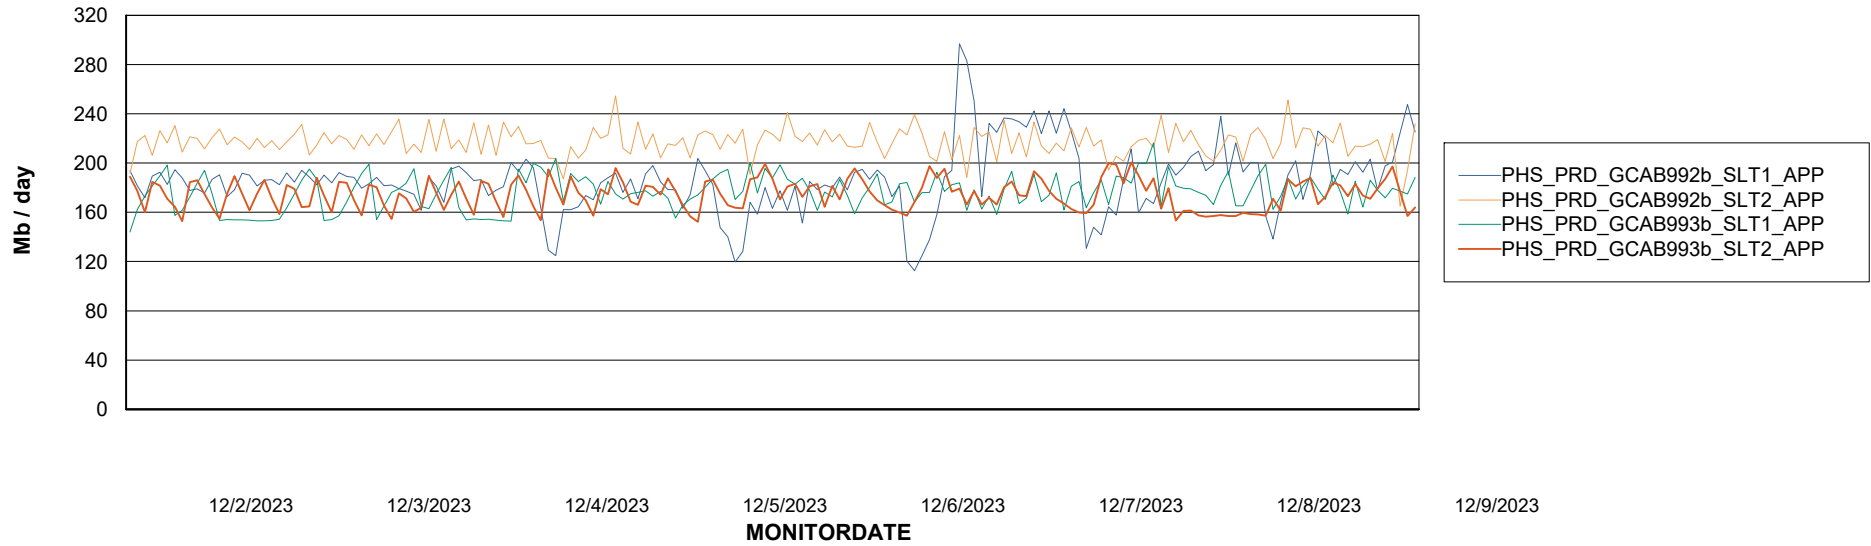

Standby Database Health PHS_Production

Recovery lag for last 7 days

Weekly SLA Customer Report

Customer PHS_Production
Database ID 47

ABSSolute Application Server Services

Avg memory used per ABS Server Service