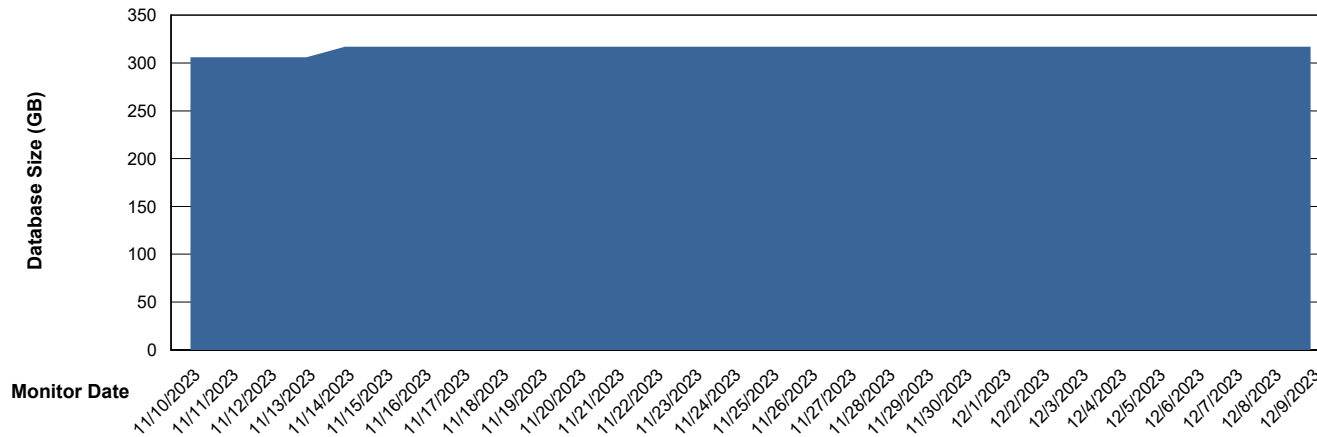

DATABASE SIZE PHS_TST_GCAB994B_ABST

Database growth over last month