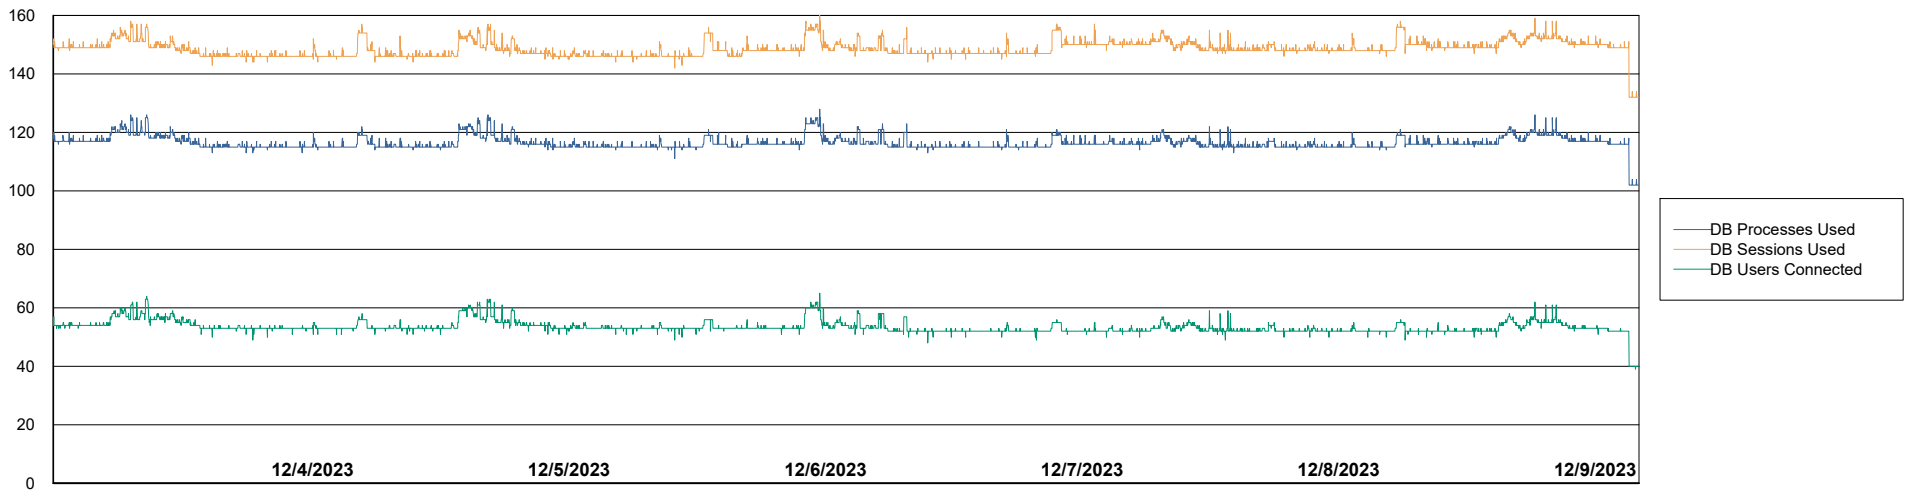

Database Performance PCO_PRD_PARIS-ABS1_ABS1