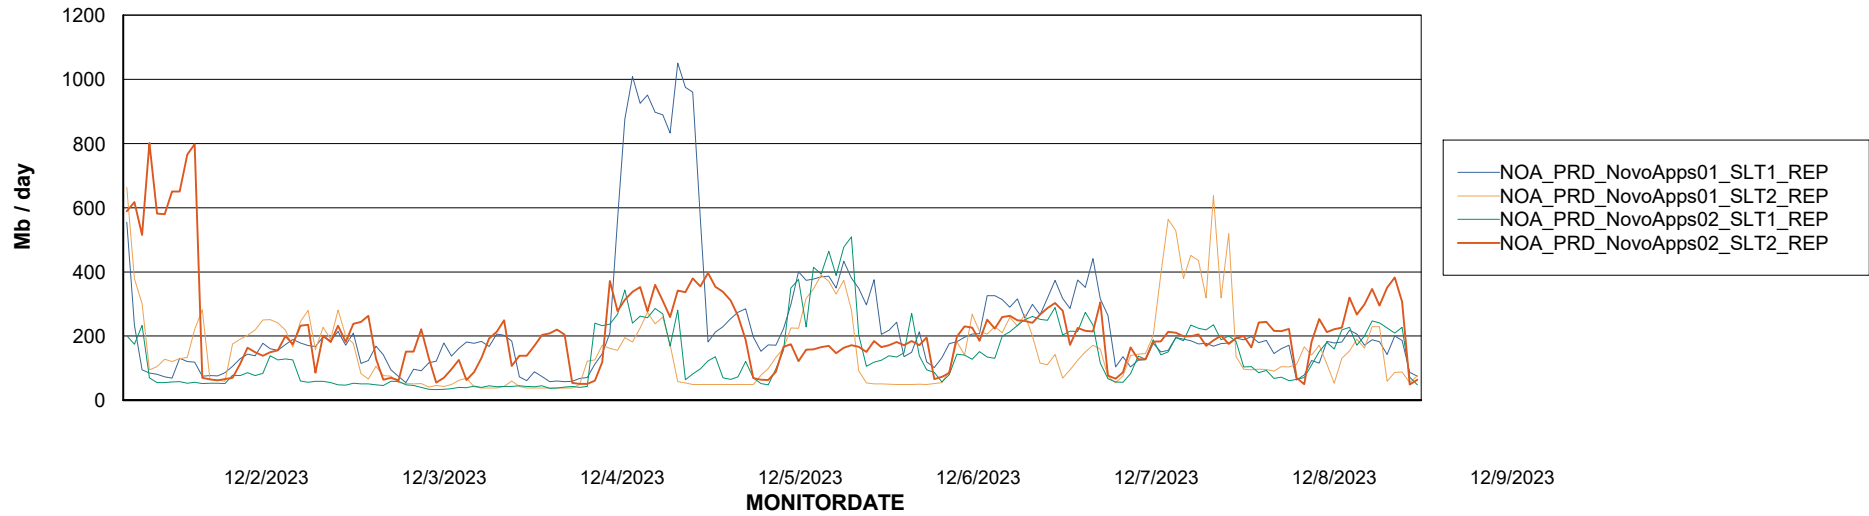

ABSSolute Application ReportServer Services

Avg memory used per ReportServer Service