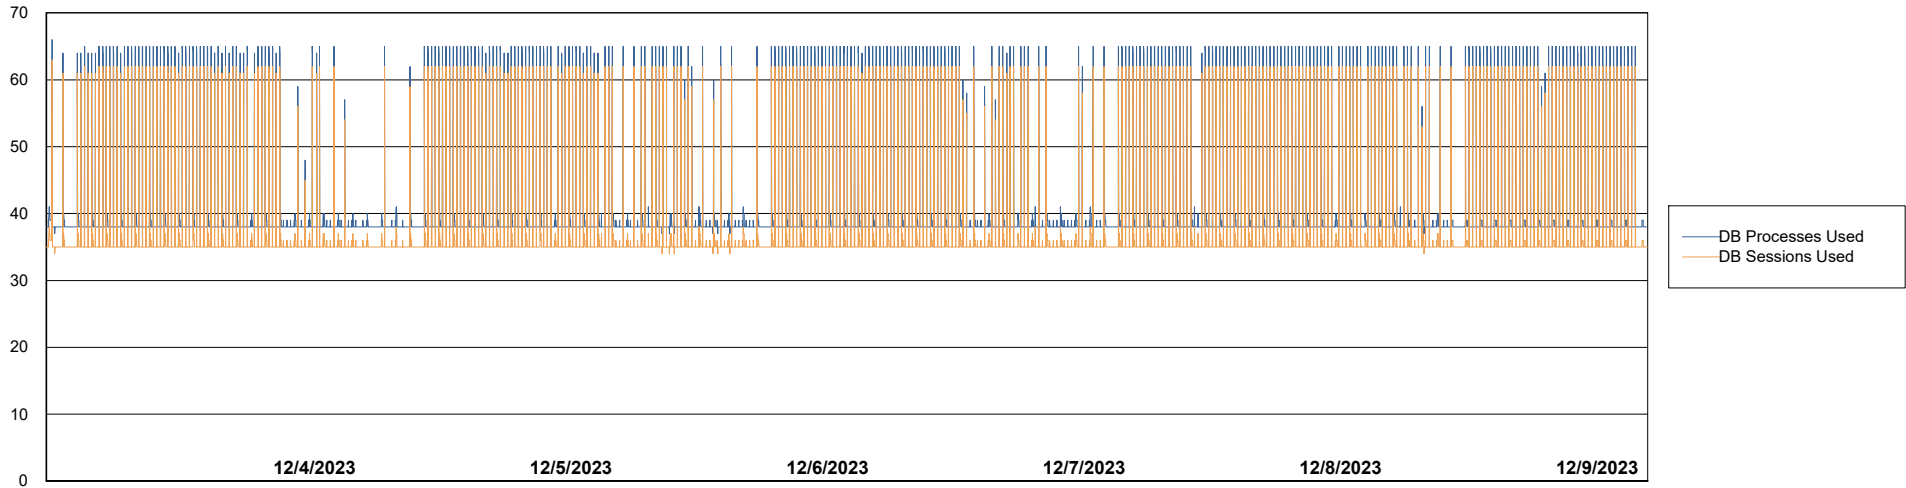

Database Performance NOA_PRD_NovoABS03_HSBABS1

DB Processes Max 300