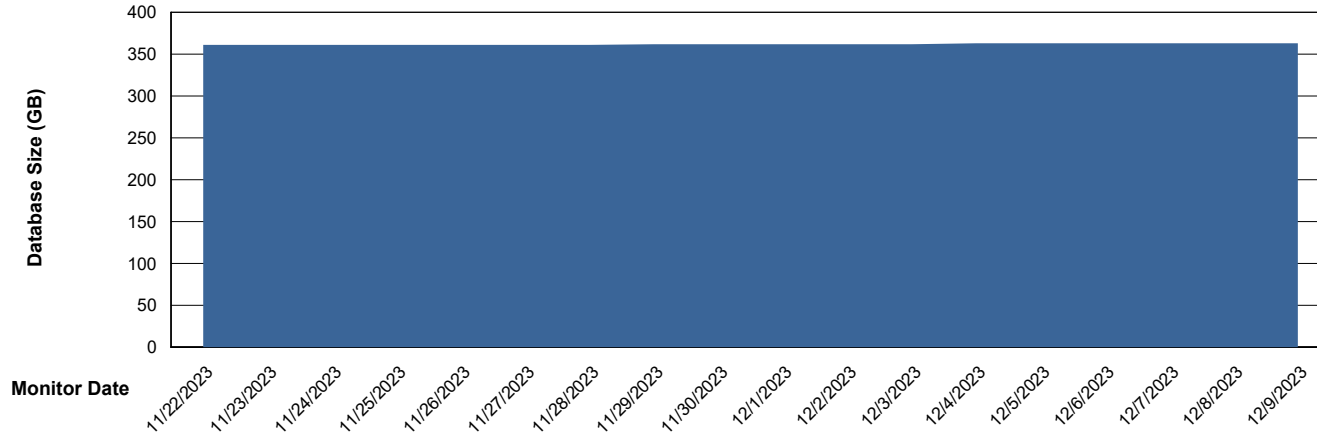

DB Processes Max 300

Weekly SLA Customer Report

Customer NOA_Production (24/7)
Database ID 116

Database Performance NOA_PRD_NOVOBI_ABS1

Weekly SLA Customer Report

Customer NOA_Production (24/7)
Database ID 116

DATABASE SIZE NOA_PRD_NovoABS01_ABS1

Database growth over last month

DATABASE SIZE NOA_PRD_NOVOBI_ABS1

Database growth over last month

Weekly SLA Customer Report

Customer NOA_Production (24/7)
 Database ID 116