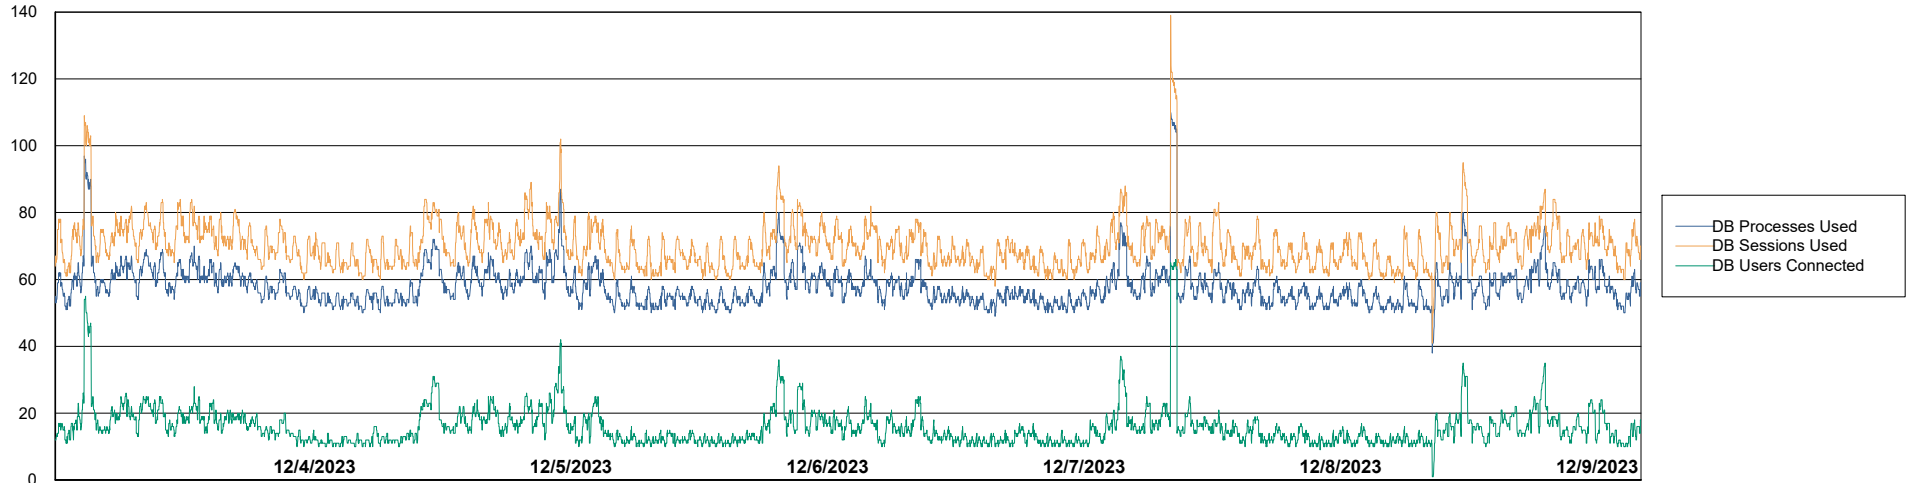

DB Processes Max 300

Weekly SLA Customer Report

Customer NOA_Production (24/7)
Database ID 116

Database Performance NOA_PRD_NOVOBI_ABS1

Weekly SLA Customer Report

Customer NOA_Production (24/7)
Database ID 116