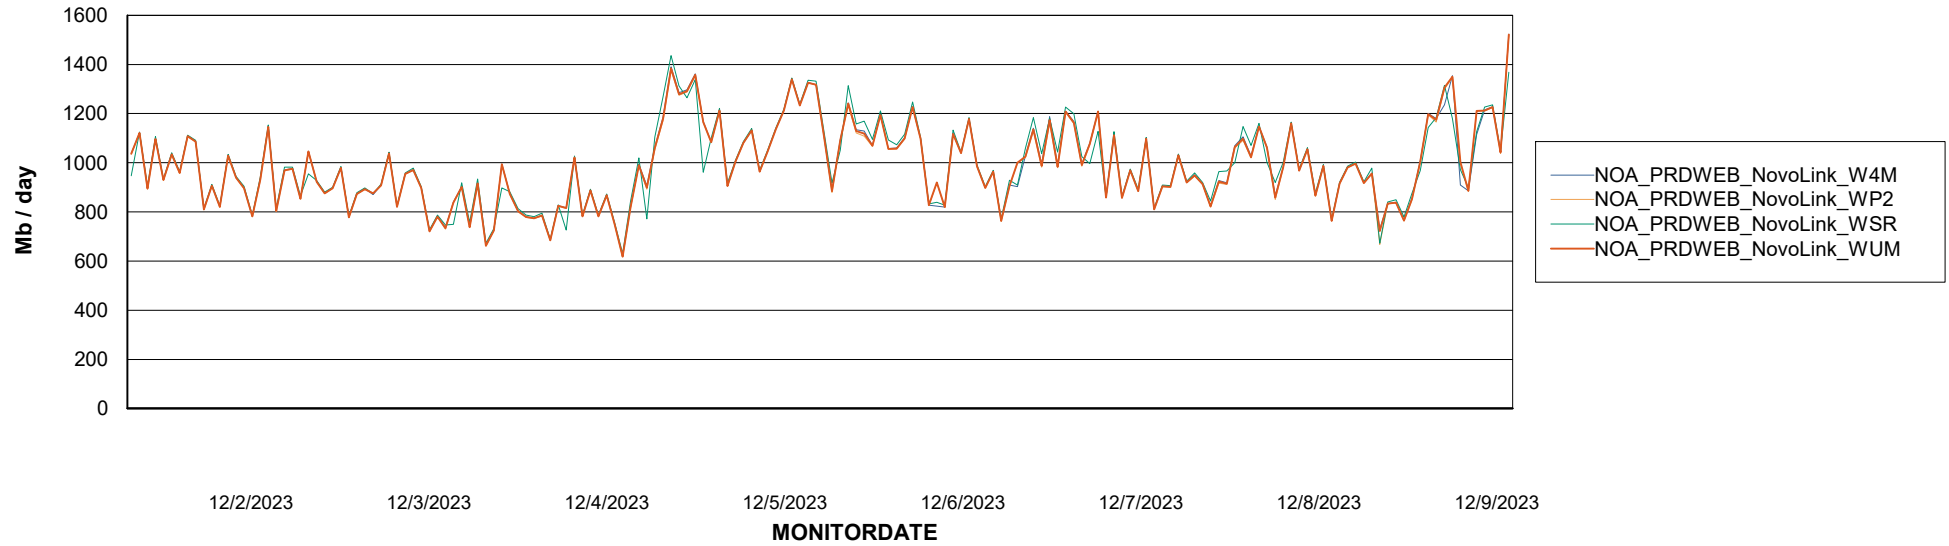

ABSSolute Web Component Services

Avg memory used per ABS Web component