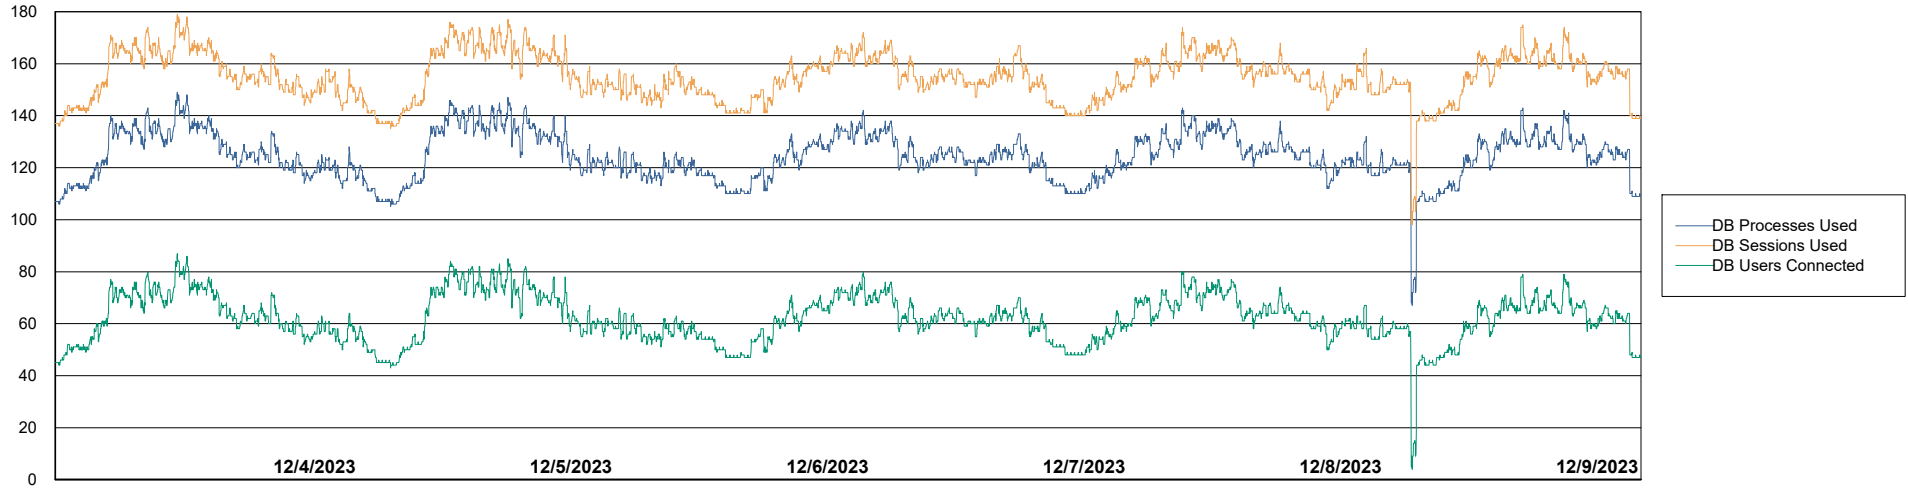

Harddisk Usage NOA_PRD_NovoLink

	Free disk space on C: (%)	Total disk space on C: (Gb)	Used disk space on C: (Gb)
12/9/2023	57	100	43
12/8/2023	57	100	43
12/7/2023	57	100	43
12/6/2023	57	100	43
12/5/2023	57	100	43
12/4/2023	57	100	43
12/3/2023	57	100	43

Weekly SLA Customer Report

Customer NOA_Production (24/7)
Database ID 116

Database Performance NOA_PRD_NovoABS01_ABS1

Weekly SLA Customer Report

Customer NOA_Production (24/7)
Database ID 116

Database Performance NOA_PRD_NovoABS03_HSBABS1