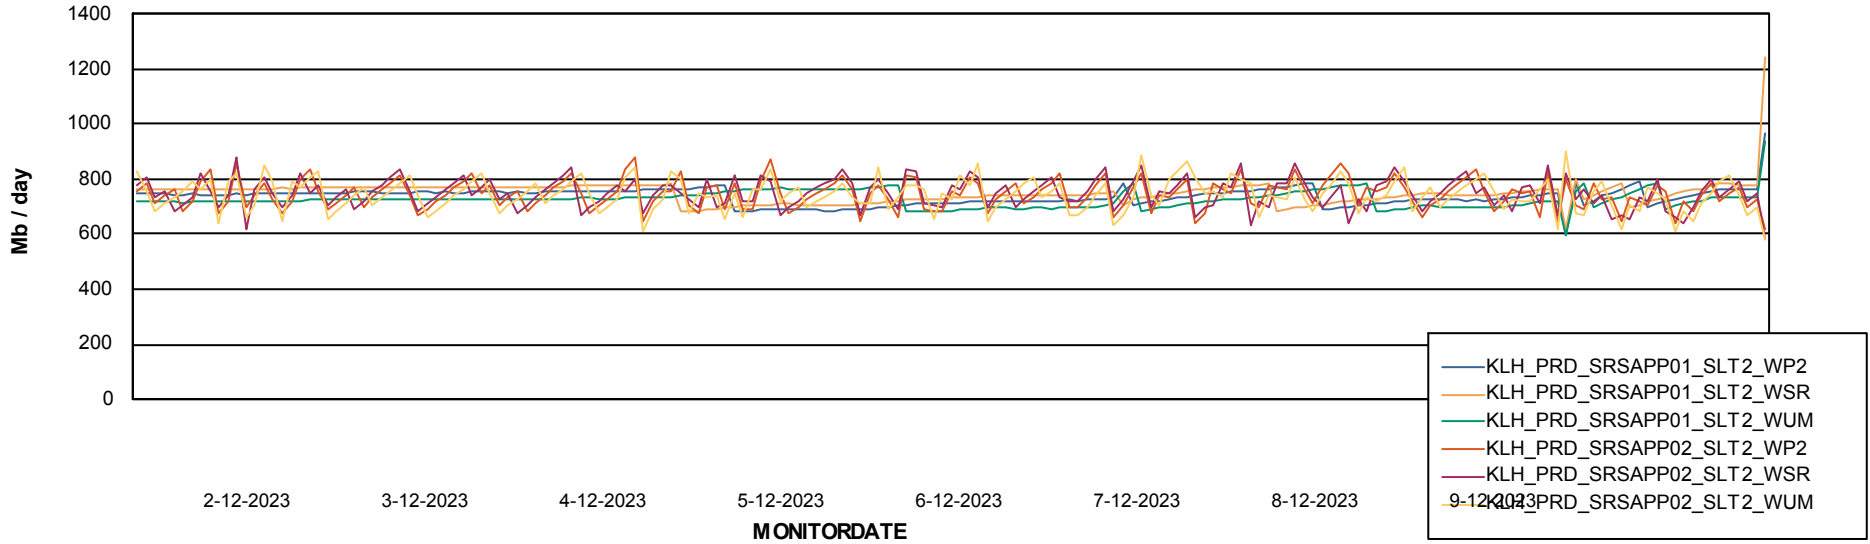

Avg memory used per ReportServer Service

Weekly SLA Customer Report

Customer KLH_Production (24/7)
Database ID 139

ABSSolute Web Component Services

Avg memory used per ABS Web component

Weekly SLA Customer Report