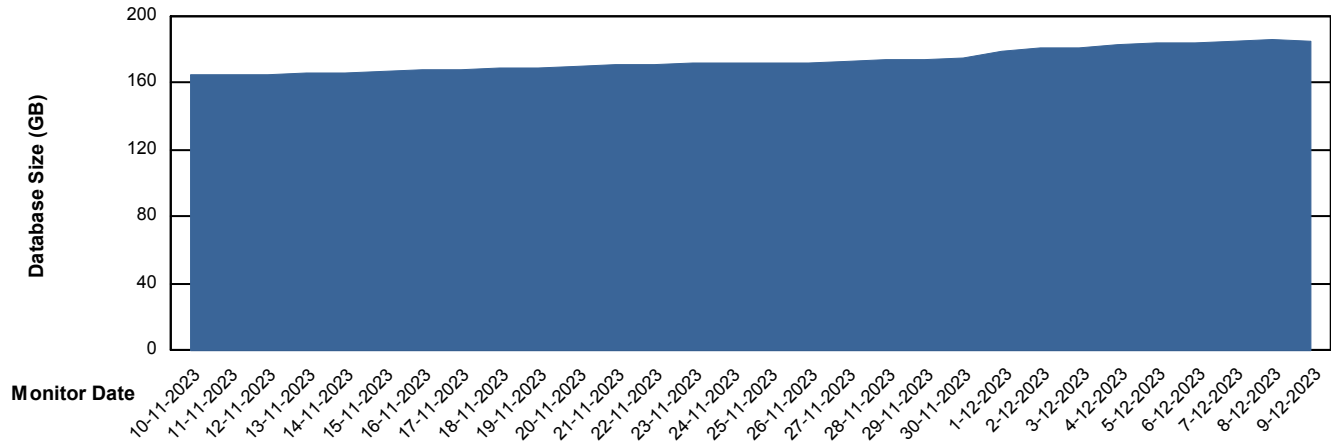

Weekly SLA Customer Report

Customer KLH_Production (24/7)
Database ID 139

Database Performance KLHDB_BI

Weekly SLA Customer Report

Customer KLH_Production (24/7)
Database ID 139

Database Performance KLHDB_Production

Weekly SLA Customer Report

Customer KLH_Production (24/7)
Database ID 139

Database Performance KLHDB_Standby

DB Processes Max 4
DB Processes Max 1,000
DB Processes Max 0

Weekly SLA Customer Report

Customer KLH_Production (24/7)
Database ID 139

DATABASE SIZE KLHDB_BI

Database growth over last month

DATABASE SIZE KLHDB_Production

Database growth over last month

Weekly SLA Customer Report

Customer KLH_Production (24/7)
 Database ID 139

Database Tablespace KLHDB_BI