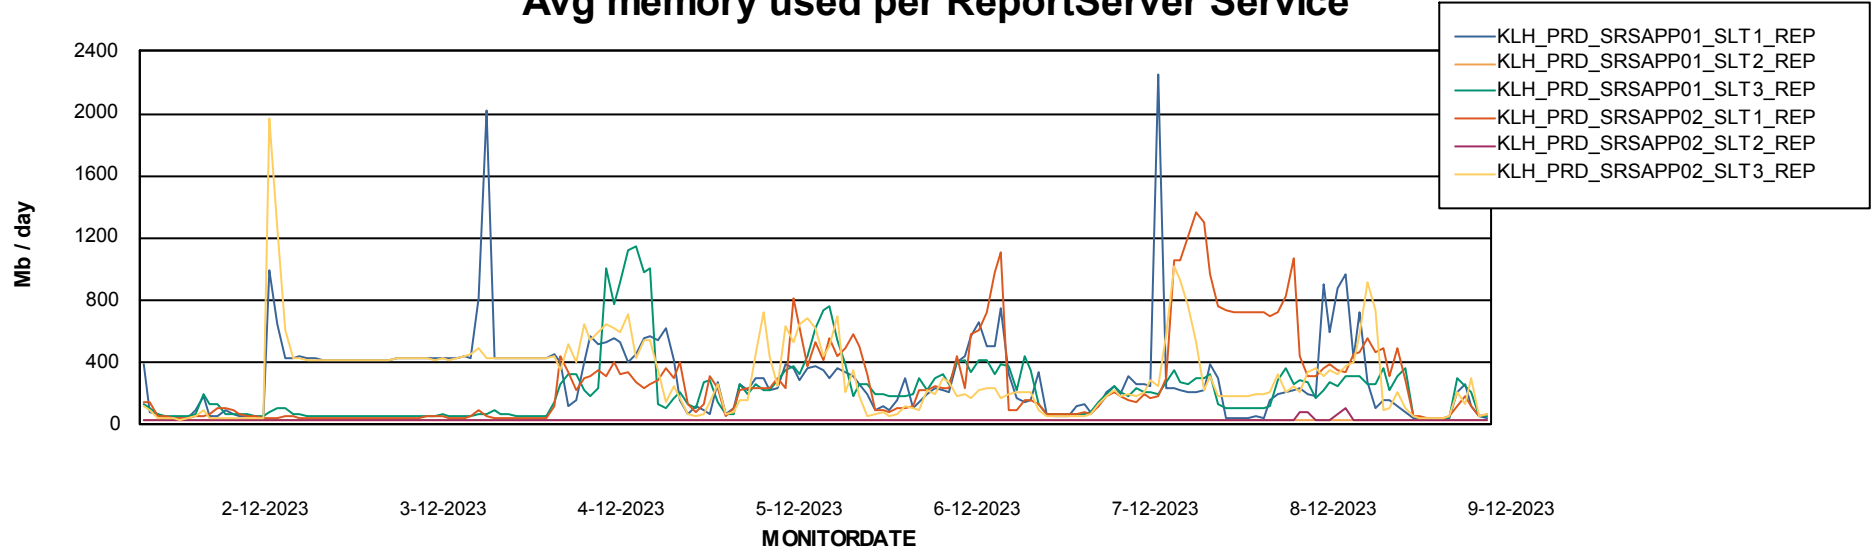

ABSSolute Application ReportServer Services

Avg memory used per ReportServer Service