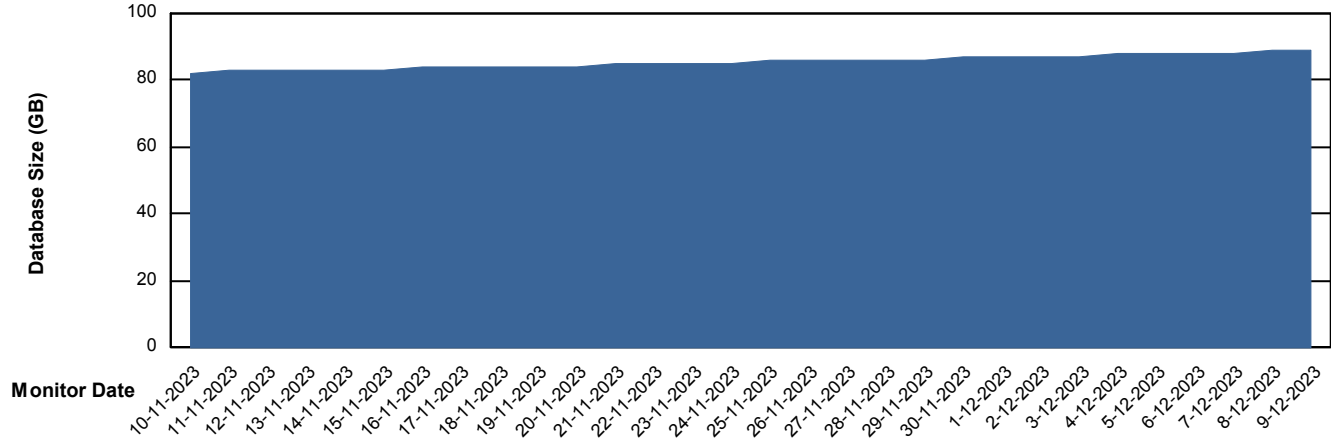

Weekly SLA Customer Report

Customer KLH_Production (24/7)
Database ID 139

Database Performance KLHDB_Standby

DB Processes Max 4
DB Processes Max 1,000
DB Processes Max 0

Weekly SLA Customer Report

Customer KLH_Production (24/7)
Database ID 139

DATABASE SIZE KLHDB_BI

Database growth over last month

DATABASE SIZE KLHDB_Production

Database growth over last month

Weekly SLA Customer Report

Customer KLH_Production (24/7)
 Database ID 139

Database Tablespace KLHDB_BI