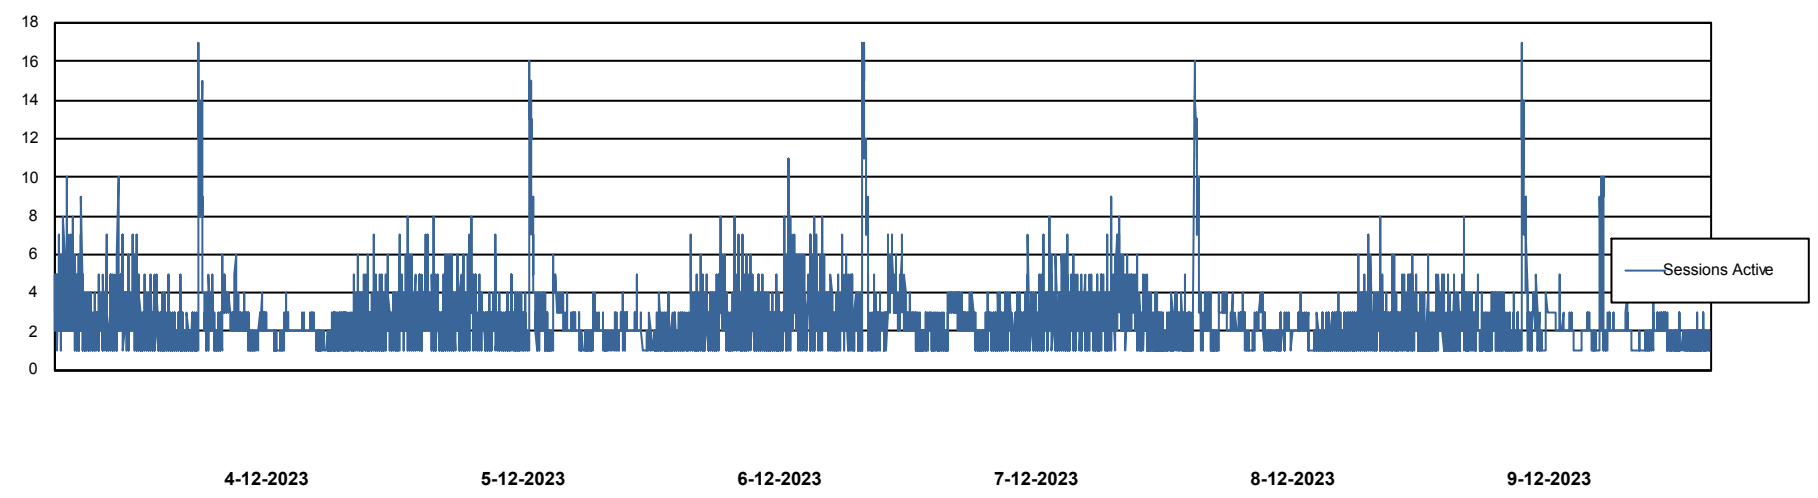

Weekly SLA Customer Report

Customer KLH_Production (24/7)
Database ID 139

Database Performance KLHDB_BI

Weekly SLA Customer Report

Customer KLH_Production (24/7)
Database ID 139

Database Performance KLHDB_Production

Weekly SLA Customer Report

Customer KLH_Production (24/7)
Database ID 139

Database Performance KLHDB_Standby

DB Processes Max 4
DB Processes Max 1,000
DB Processes Max 0

Weekly SLA Customer Report

Customer KLH_Production (24/7)
Database ID 139