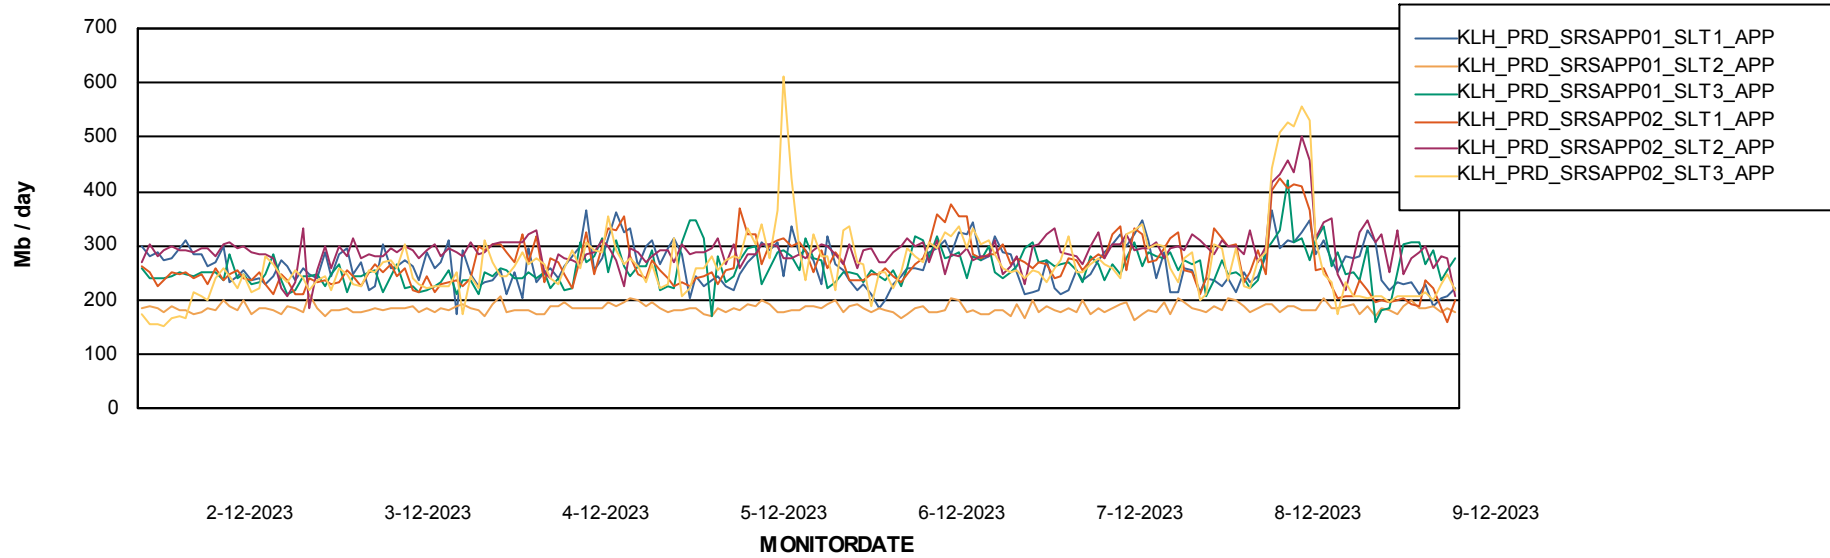

ABSSolute Application Server Services

Avg memory used per ABS Server Service