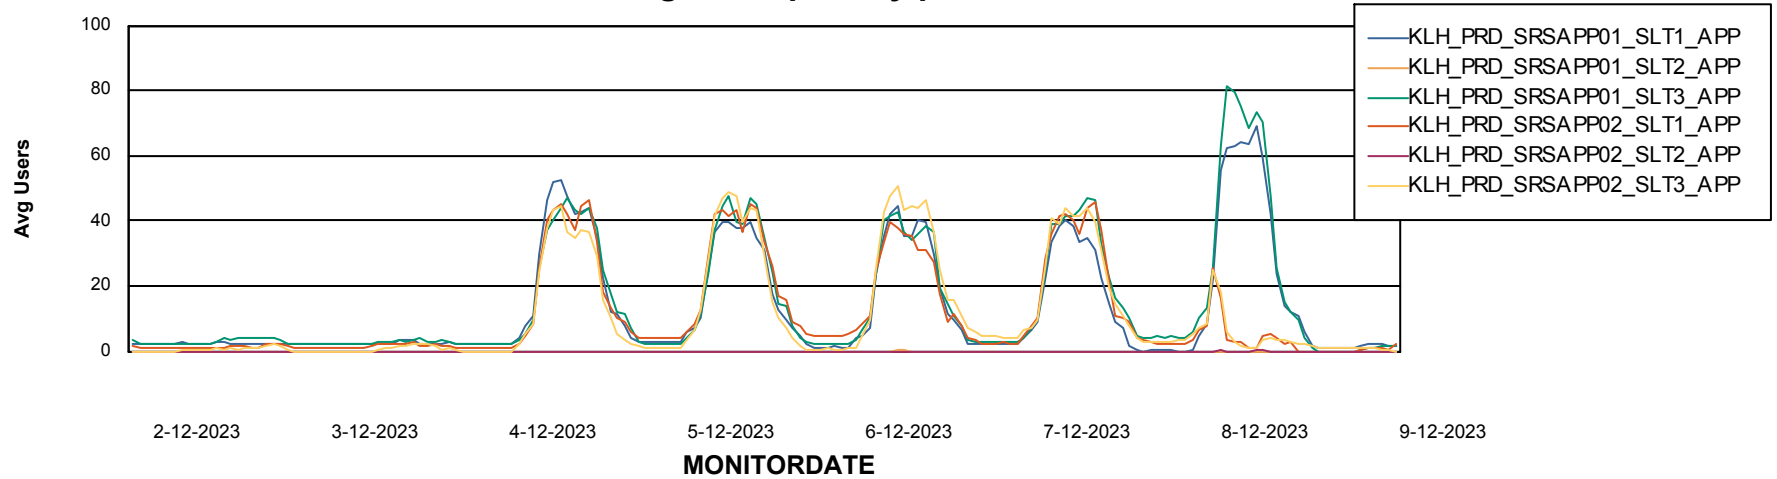

Avg users per day per ABS server