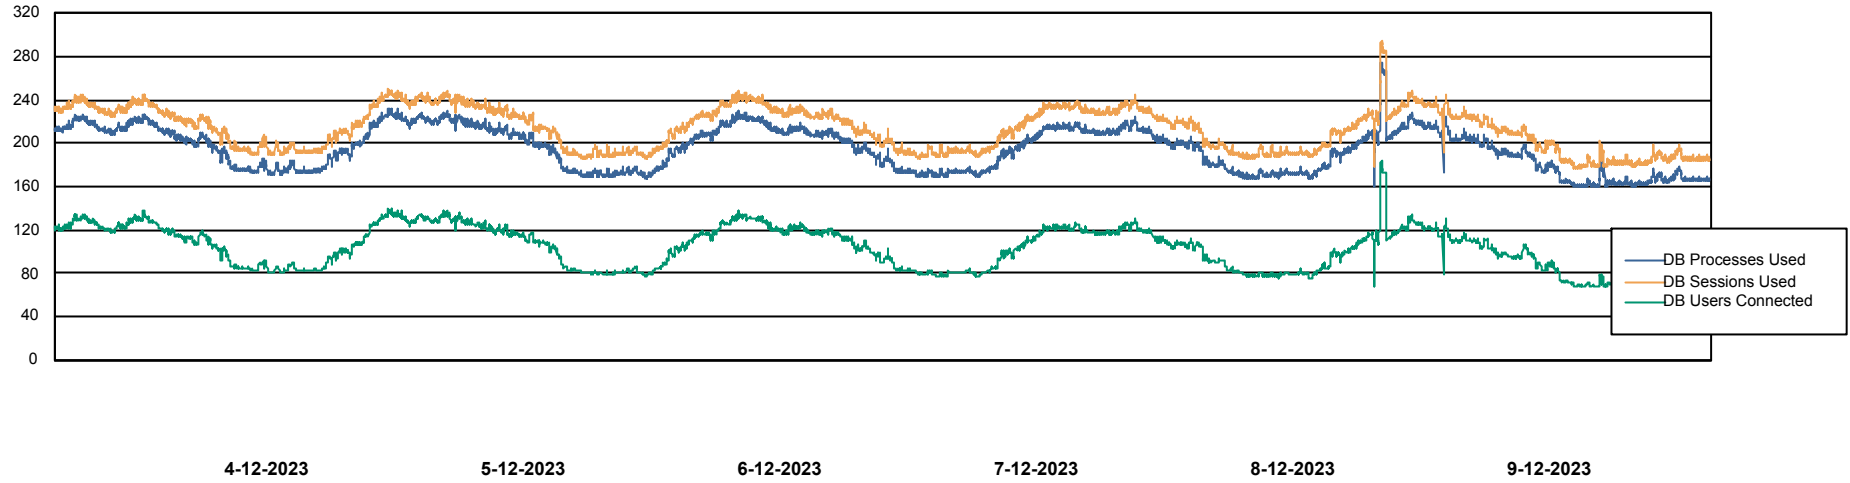

Weekly SLA Customer Report

Customer KLH_Production (24/7)
Database ID 139

Database Performance KLHDB_BI

Weekly SLA Customer Report

Customer KLH_Production (24/7)
Database ID 139

Database Performance KLHDB_Production

Weekly SLA Customer Report

Customer KLH_Production (24/7)
Database ID 139

Database Performance KLHDB_Standby

DB Processes Max 4
DB Processes Max 1,000
DB Processes Max 0

Weekly SLA Customer Report

Customer KLH_Production (24/7)
Database ID 139