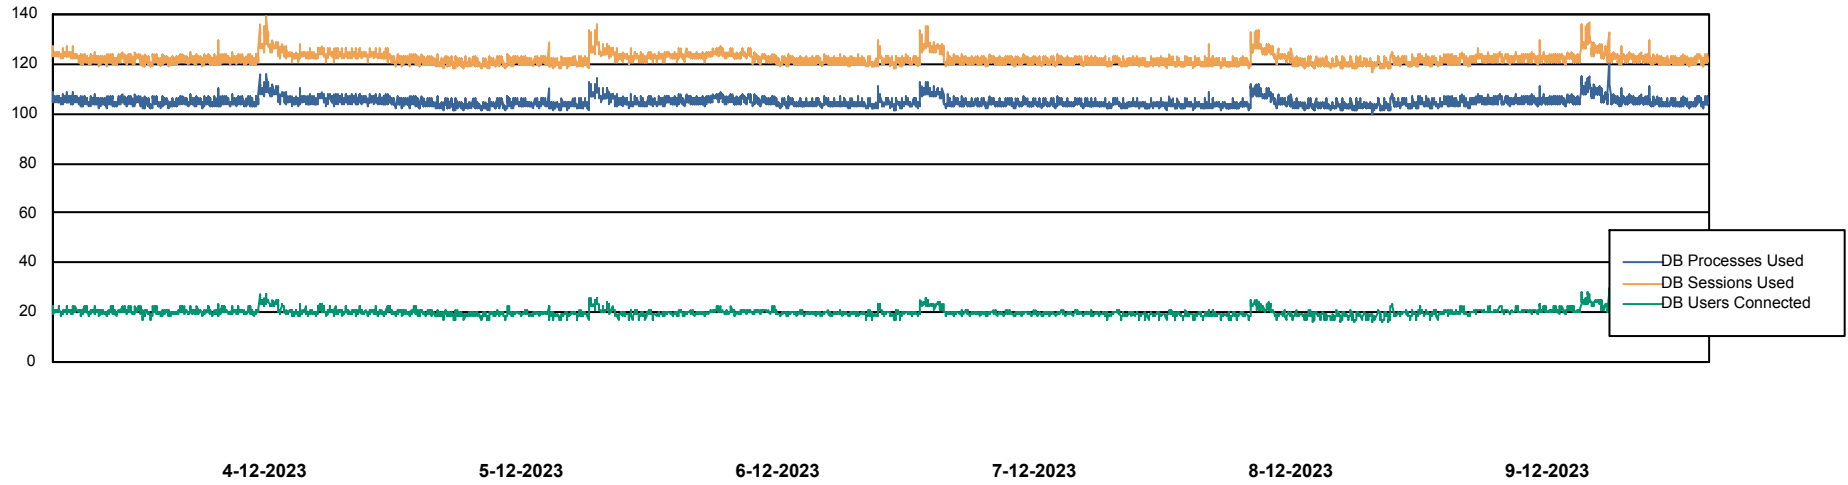

Weekly SLA Customer Report

Customer KLH_Production (24/7)
Database ID 139

Database Performance KLHDB_BI

Weekly SLA Customer Report

Customer KLH_Production (24/7)
Database ID 139

Database Performance KLHDB_Production