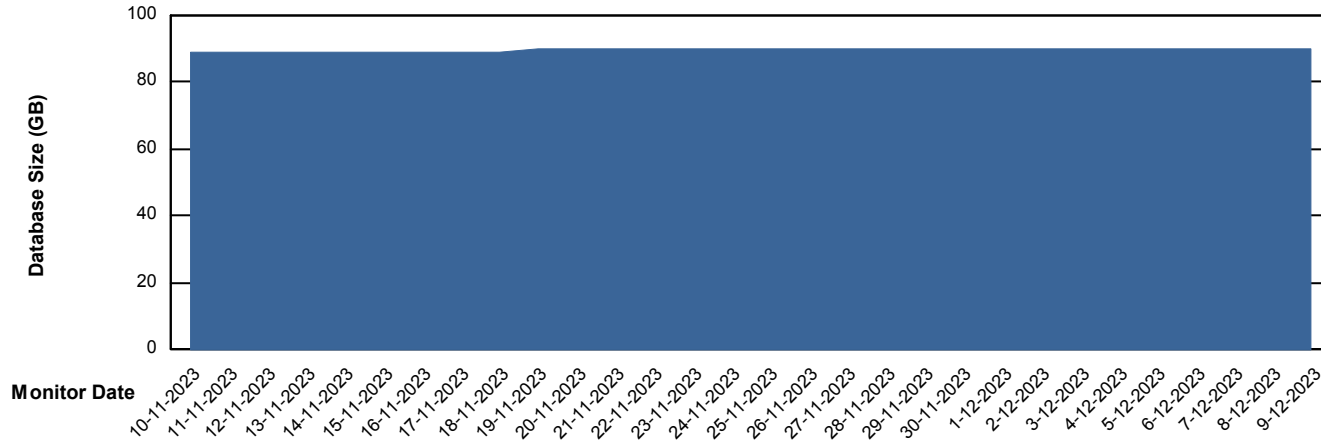

DATABASE SIZE KLA_PRD_KLAHQORA03_DB

Database growth over last month