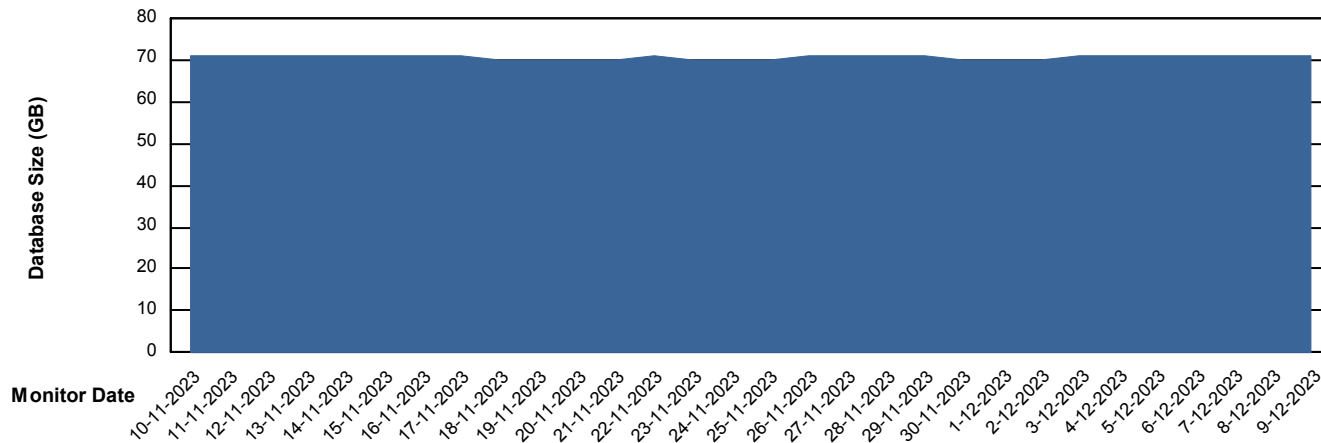

DATABASE SIZE KLA_TST_KLAHQORA04_DB

Database growth over last month