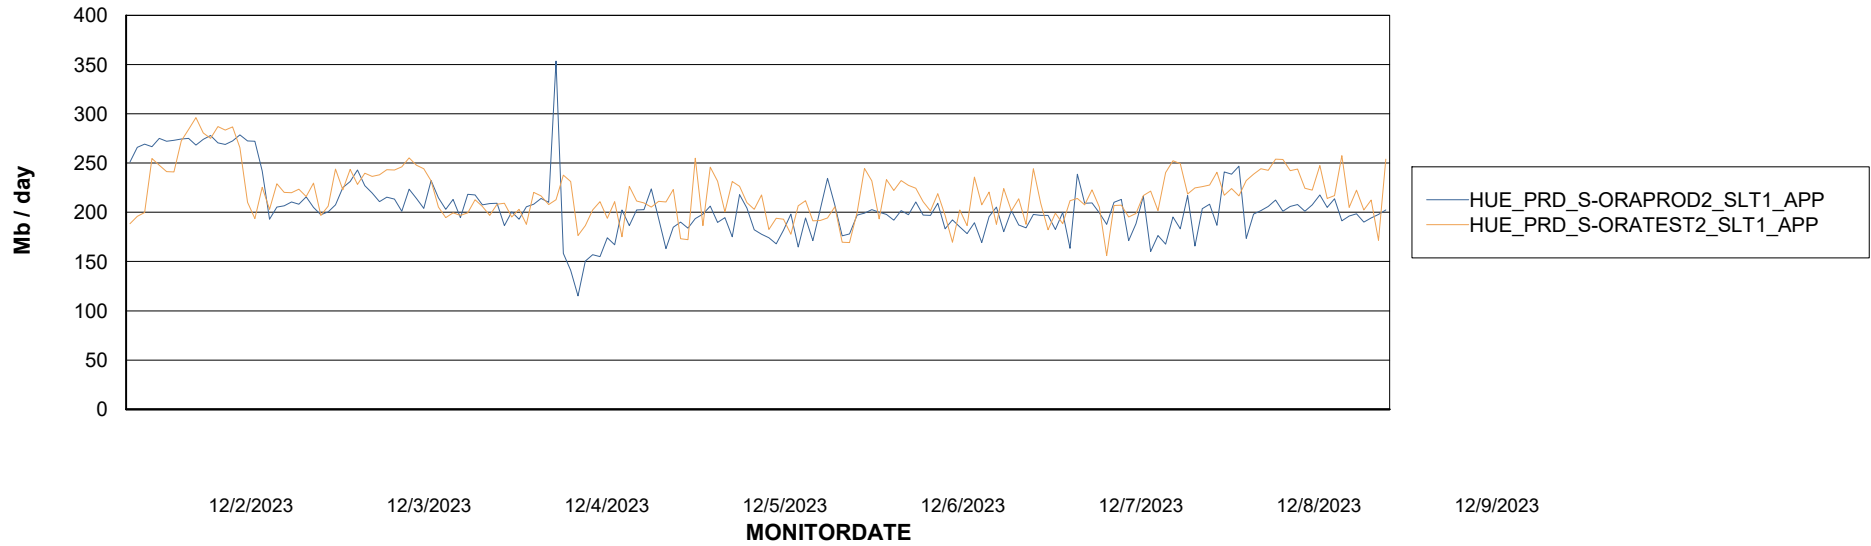

ABSSolute Application Server Services

Avg memory used per ABS Server Service