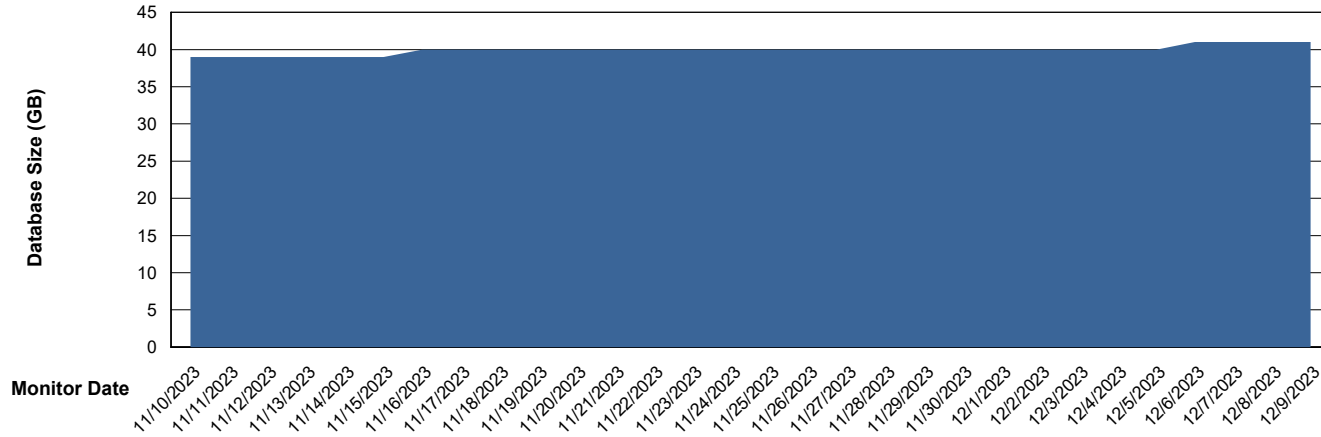

Weekly SLA Customer Report

Customer HUE_Production
Database ID 154

Database Performance HUE_PRD_S-ORATEST2_HSBABS1

DB Processes Max 1,000

Weekly SLA Customer Report

Customer HUE_Production
Database ID 154

DATABASE SIZE HUE_PRD_S-ORABI2_ABS1

Database growth over last month

DATABASE SIZE HUE_PRD_S-ORAPROD2_ABS1

Database growth over last month

Weekly SLA Customer Report

Customer HUE_Production
 Database ID 154

Database Tablespace HUE_PRD_S-ORABI2_ABS1