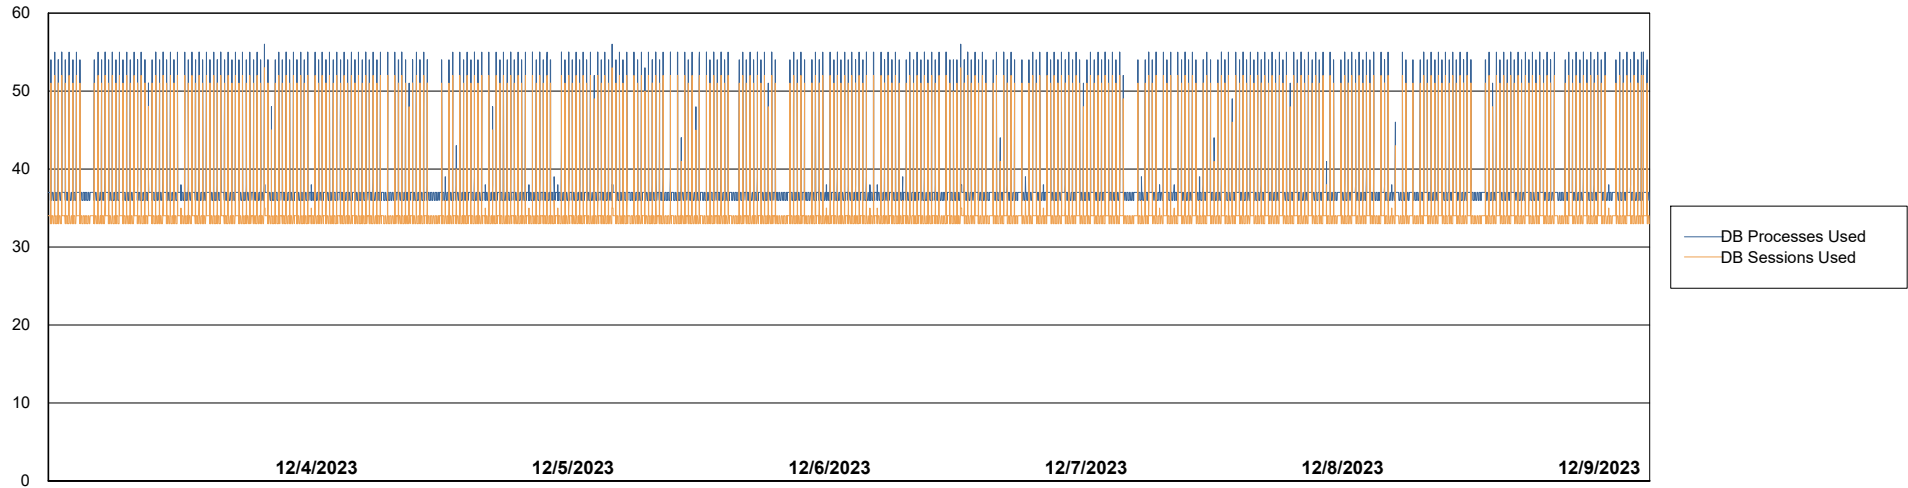

Database Performance HUE_PRD_S-ORATEST2_HSBABS1

DB Processes Max 1,000