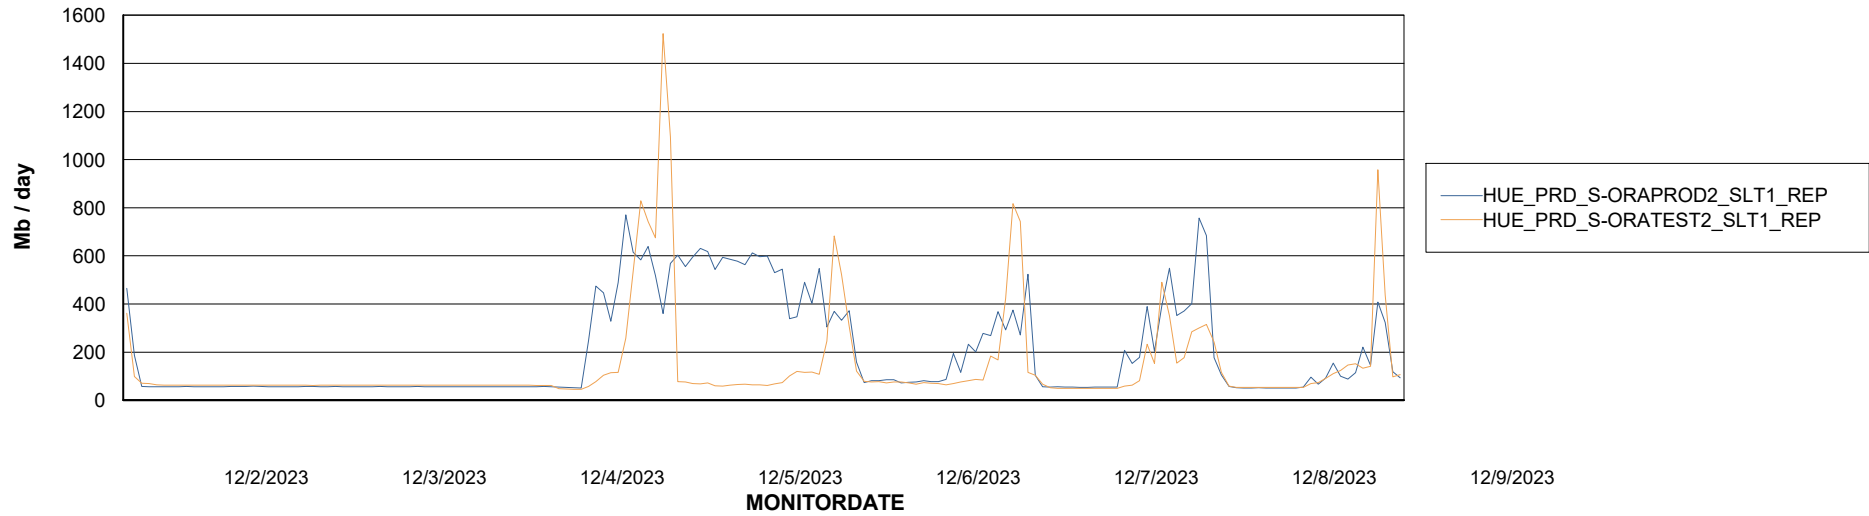

Avg memory used per ABS Server Service

Avg users per day per ABS server

Weekly SLA Customer Report

Customer HUE_Production
Database ID 154

ABSSolute Application ReportServer Services

Avg memory used per ReportServer Service