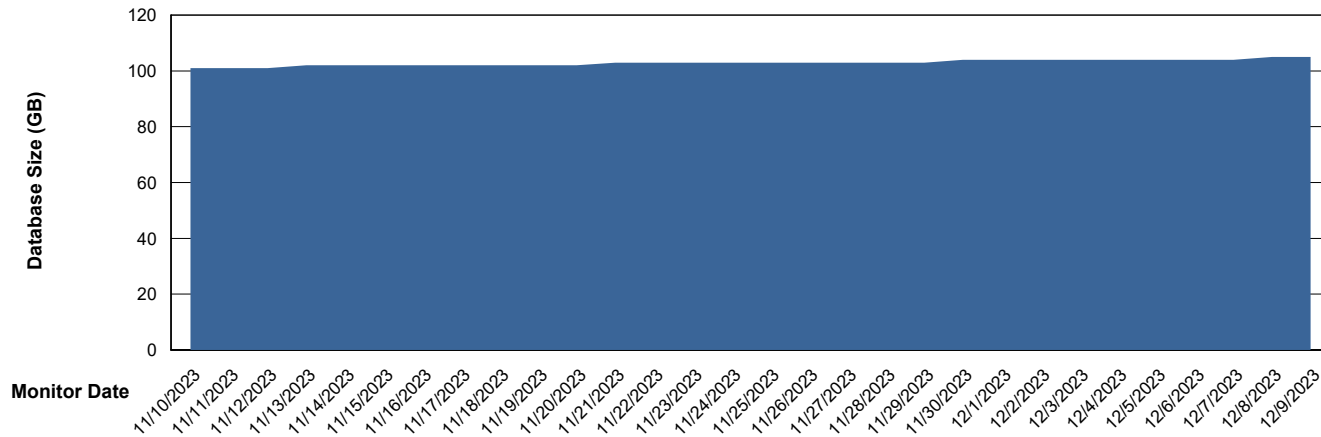

DATABASE SIZE HUE_PRD_S-ORAPROD2_ABS1

Database growth over last month