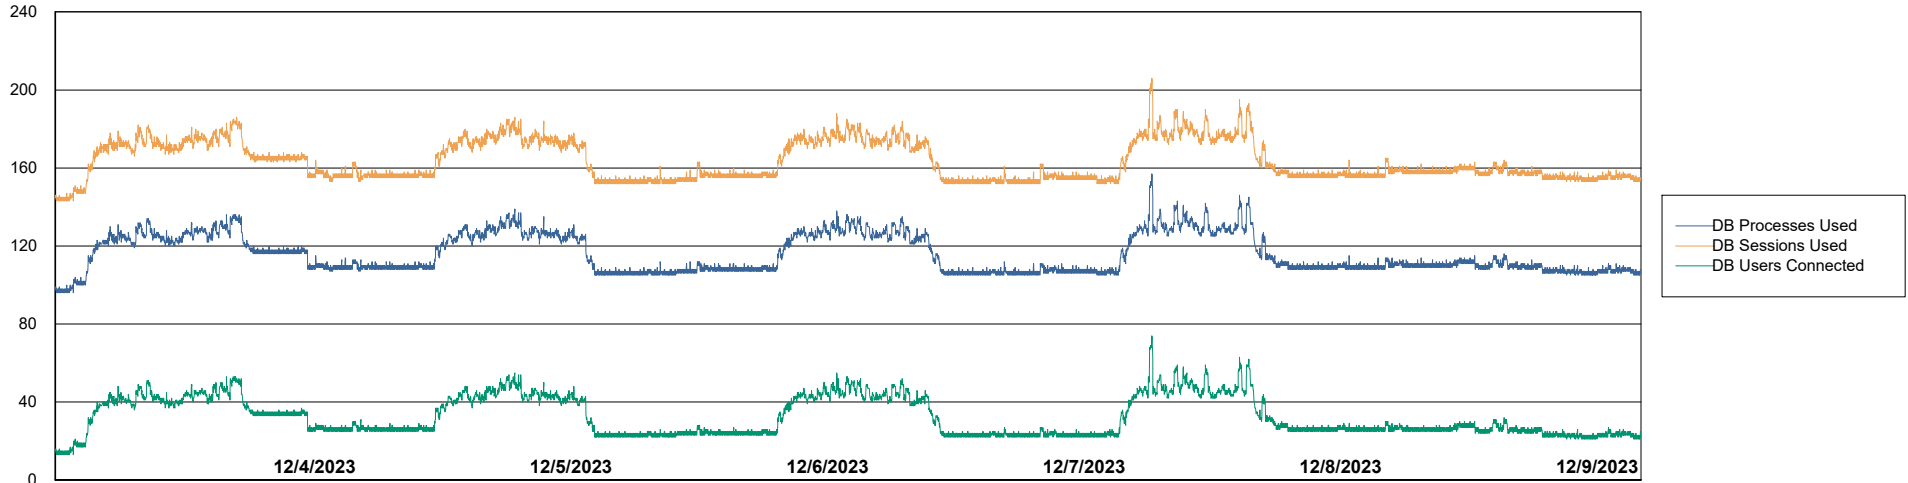

Weekly SLA Customer Report

Customer HUE_Production
Database ID 154

Database Performance HUE_PRD_S-ORABI2_ABS1

Weekly SLA Customer Report

Customer HUE_Production
Database ID 154

Database Performance HUE_PRD_S-ORAPROD2_ABS1