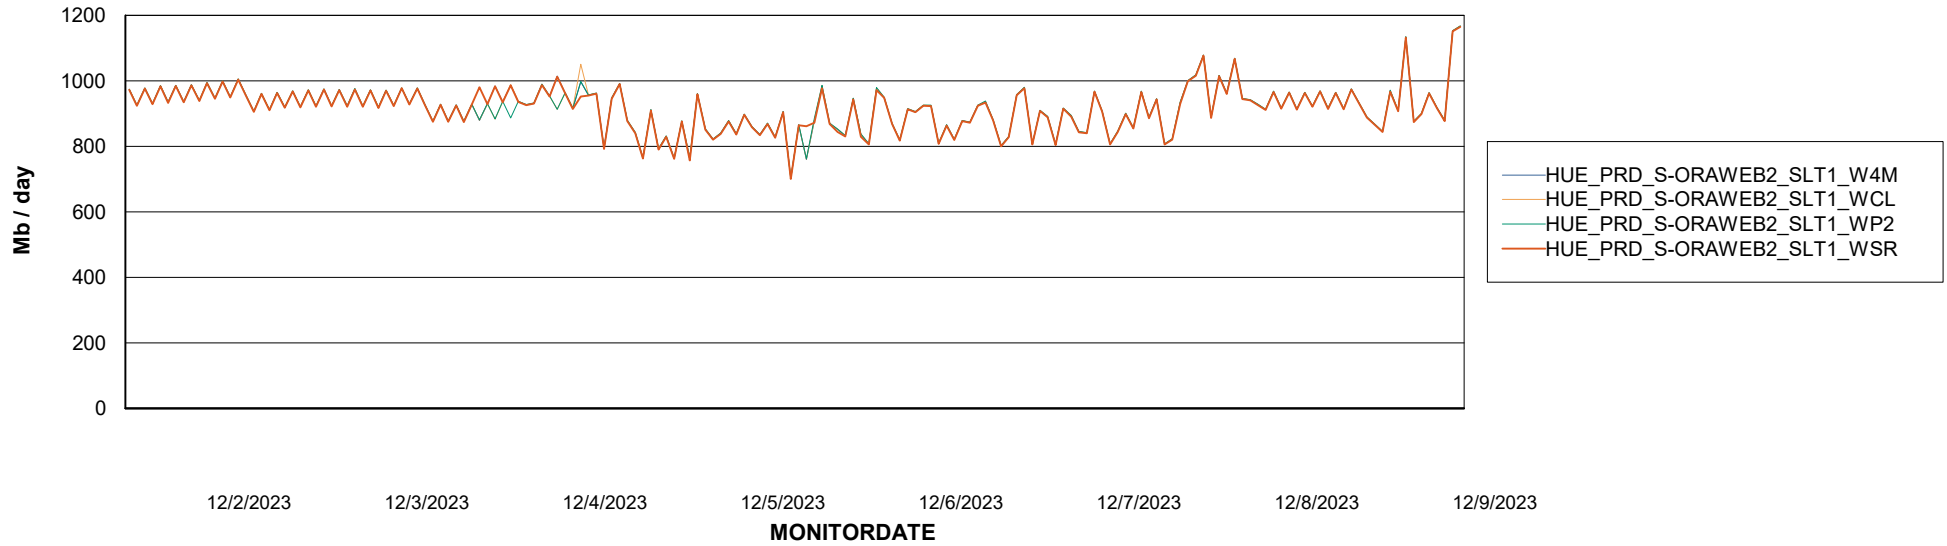

ABSSolute Web Component Services

Avg memory used per ABS Web component