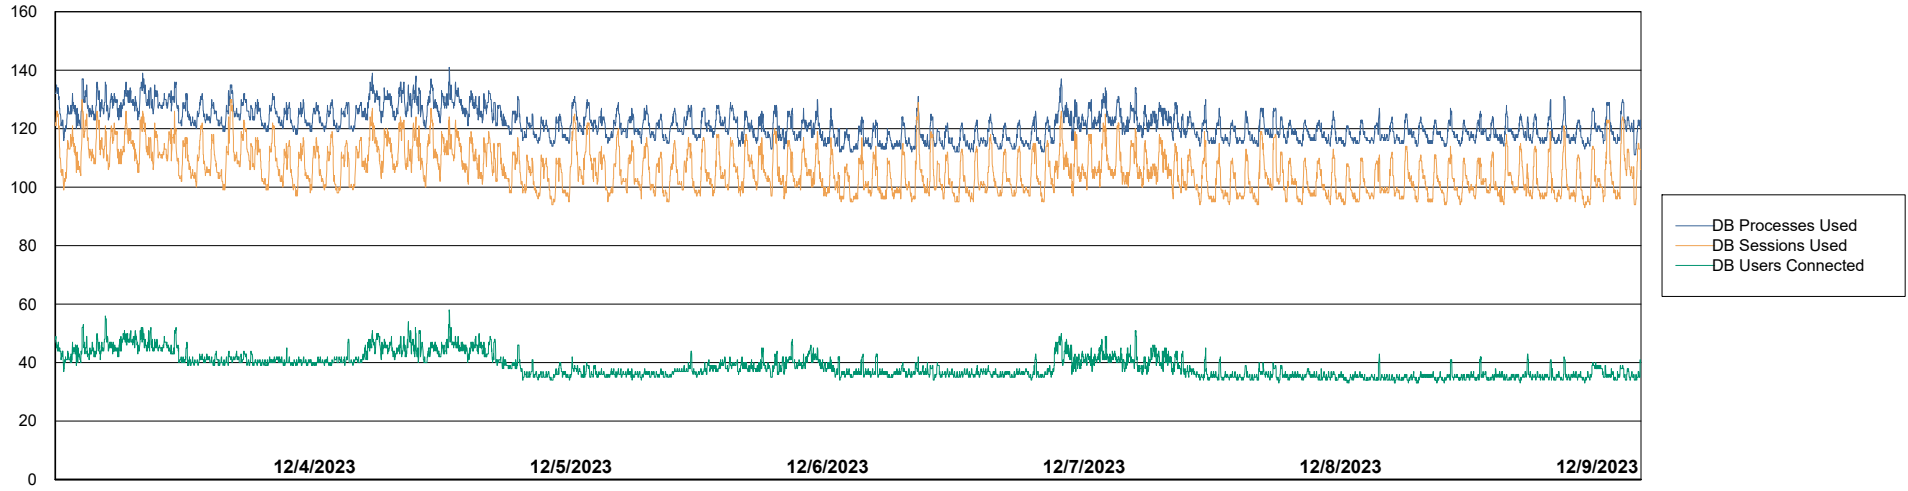

Weekly SLA Customer Report

Customer EUT_Production
Database ID 114

Database Performance EUT_EUP_PRD_URVINA22T_DB_ABS1

Weekly SLA Customer Report

Customer EUT_Production
Database ID 114

Database Performance EUT_URM_PRD_URVINA26_DB_ABS1