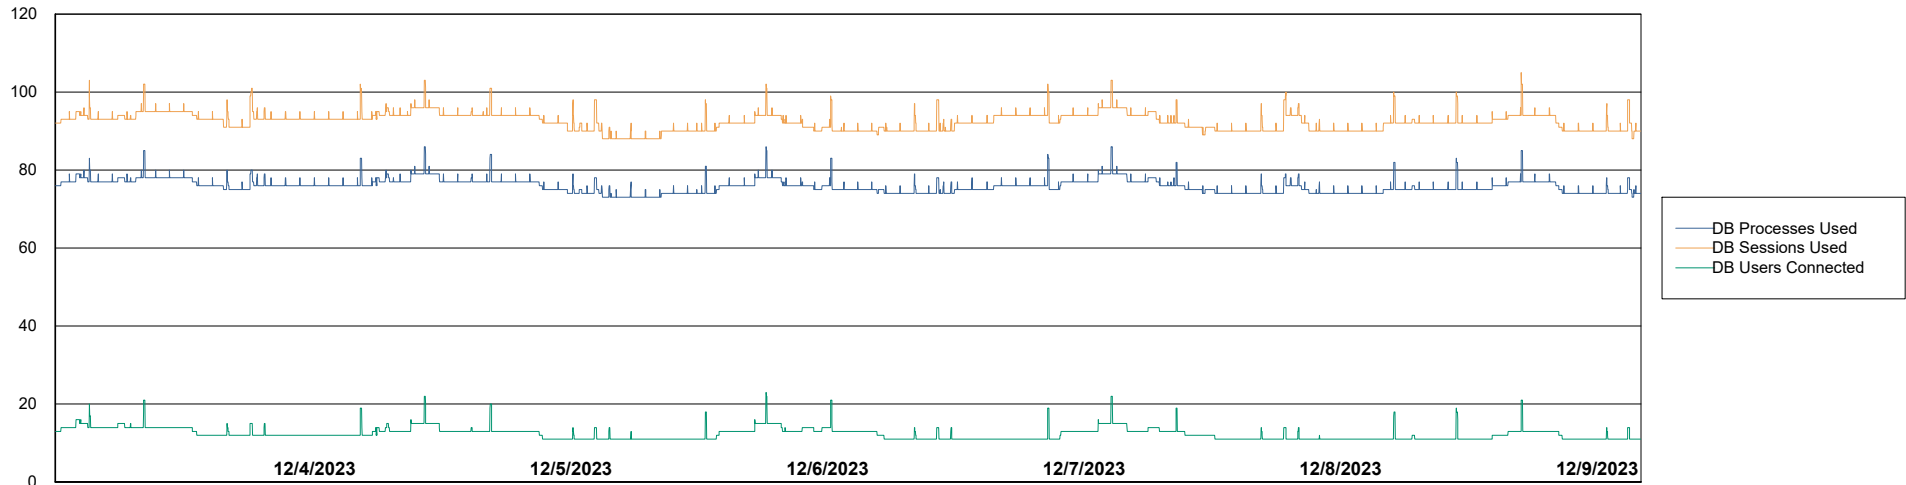

Weekly SLA Customer Report

Customer EUT_Production
Database ID 114

Database Performance EUT_EUP_PRD_URVINA22T_DB_ABS1

Weekly SLA Customer Report

Customer EUT_Production
Database ID 114

Database Performance EUT_URM_PRD_URVINA26_DB_ABS1

Weekly SLA Customer Report

Customer EUT_Production
Database ID 114

DATABASE SIZE EUT_EUP_PRD_URVINA22T_DB_ABS1

Database growth over last month

DATABASE SIZE EUT_URM_PRD_URVINA26_DB_ABS1

Database growth over last month