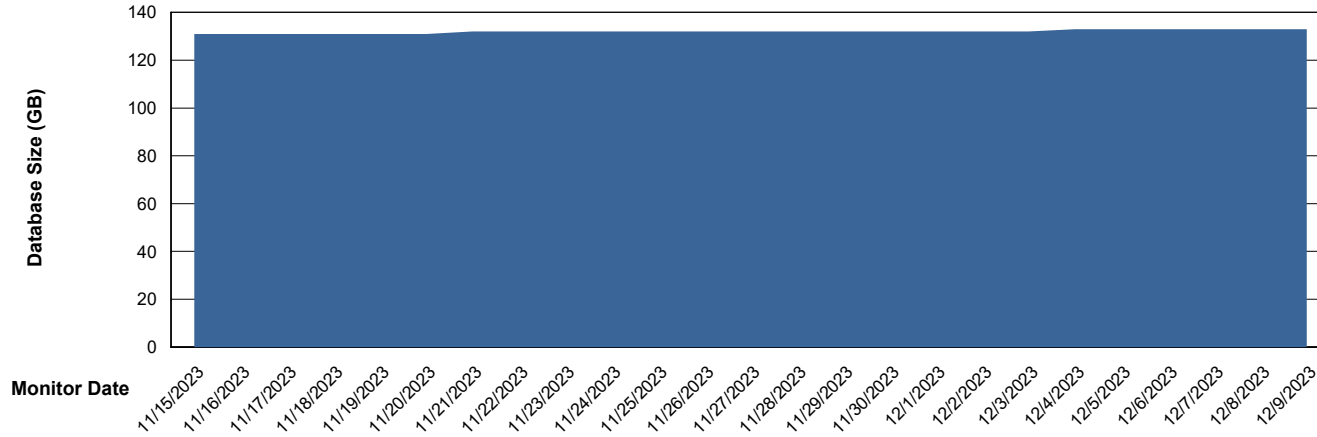

Weekly SLA Customer Report

Customer EUT_Production
Database ID 114

Database Performance EUT_EUP_PRD_URVINA22T_DB_ABS1

Weekly SLA Customer Report

Customer EUT_Production
Database ID 114

Database Performance EUT_URM_PRD_URVINA26_DB_ABS1

Weekly SLA Customer Report

Customer EUT_Production
Database ID 114

DATABASE SIZE EUT_EUP_PRD_URVINA22T_DB_ABS1

Database growth over last month

DATABASE SIZE EUT_URM_PRD_URVINA26_DB_ABS1

Database growth over last month