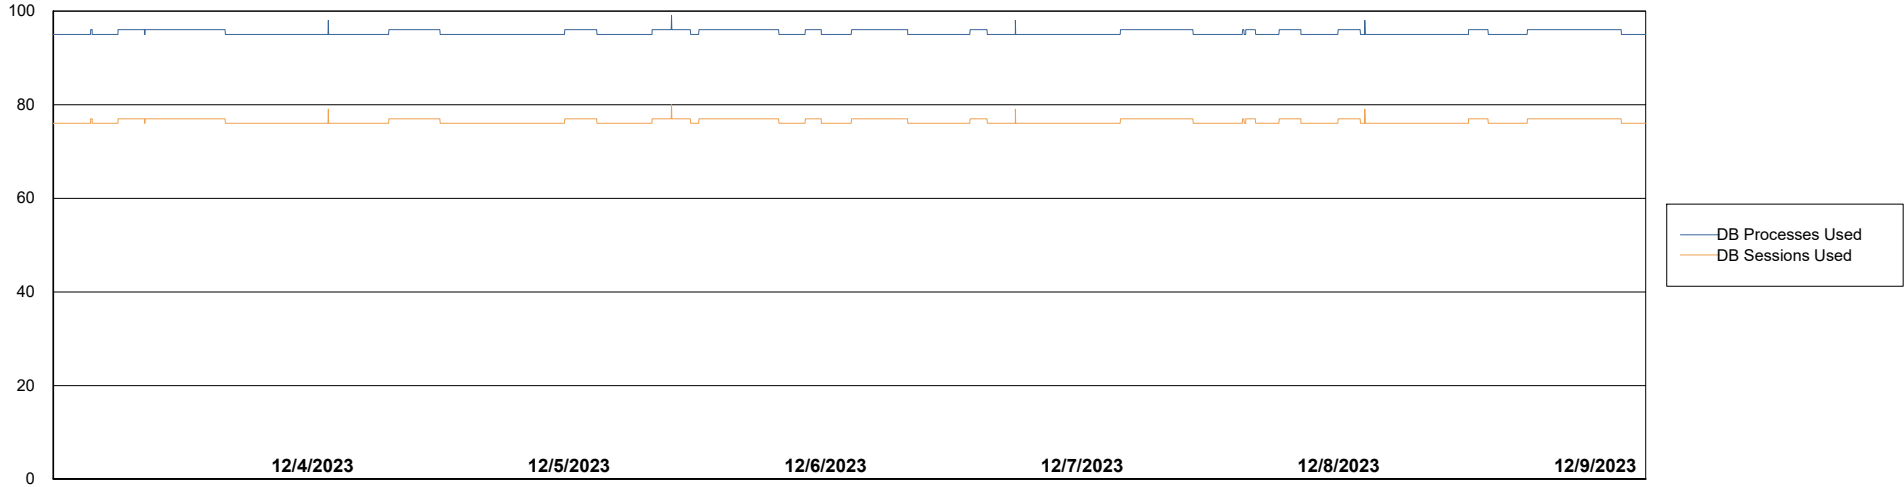

Database Performance ELJ_PRD_FRASEQXPRDDB02_HSBABS1

DB Processes Max 0
DB Processes Max 1,000