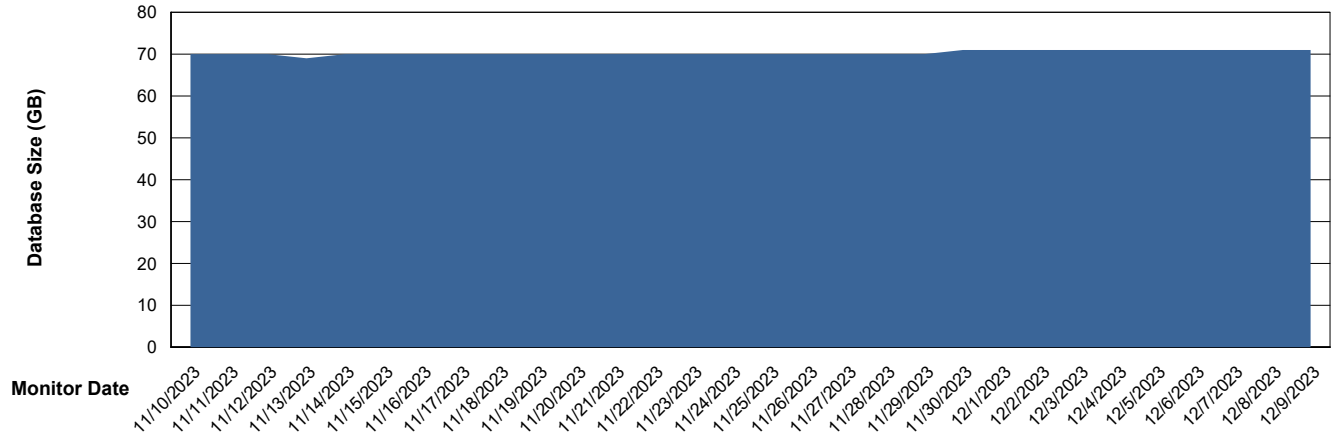

DB Processes Max 0
DB Processes Max 1,000

Weekly SLA Customer Report

Customer ELJ Production
Database ID 72

Database Performance ELJ_PRD_FRASEQXPRDDB03_ABS1

Weekly SLA Customer Report

Customer ELJ Production
Database ID 72

DATABASE SIZE ELJ_PRD_FRASEQXPRDDB01_ABS1

Database growth over last month

DATABASE SIZE ELJ_PRD_FRASEQXPRDDB03_ABS1

Database growth over last month

Weekly SLA Customer Report

Customer ELJ Production
 Database ID 72