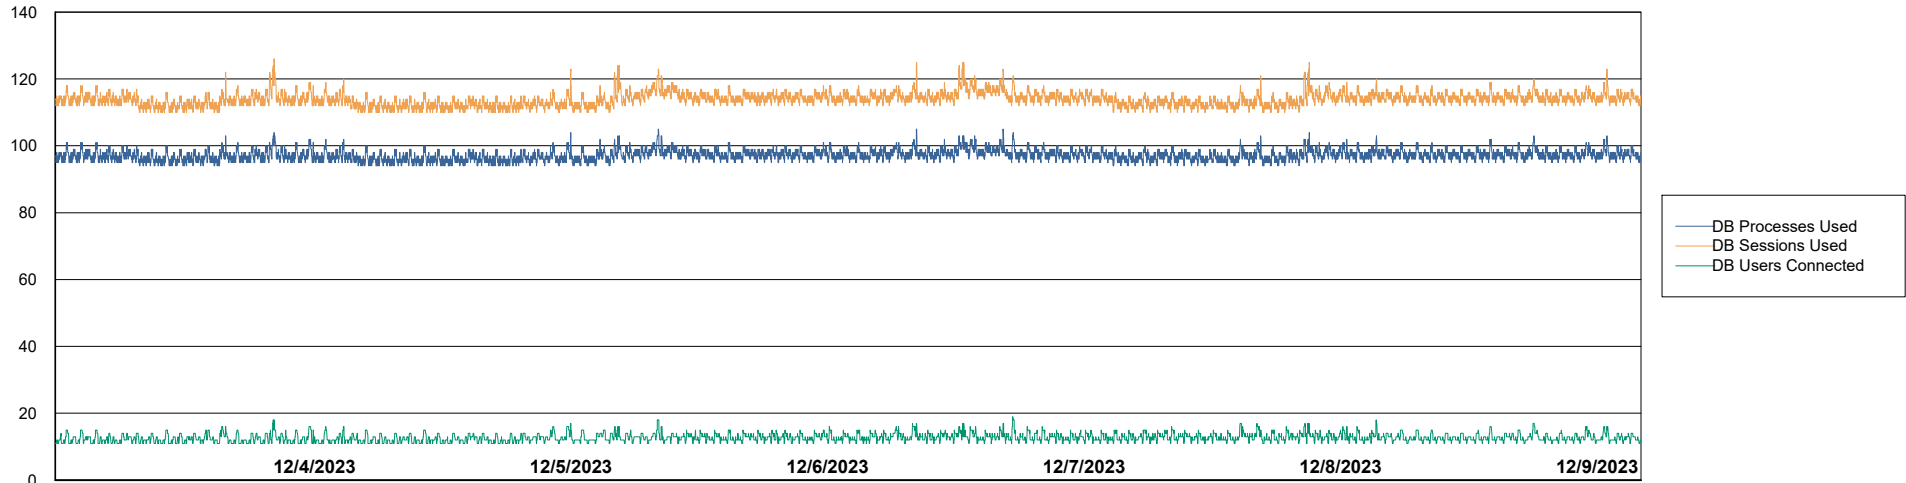

DB Processes Max 0
DB Processes Max 1,000

Weekly SLA Customer Report

Customer ELJ Production
Database ID 72

Database Performance ELJ_PRD_FRASEQXPRDDB03_ABS1

Weekly SLA Customer Report

Customer ELJ Production
Database ID 72