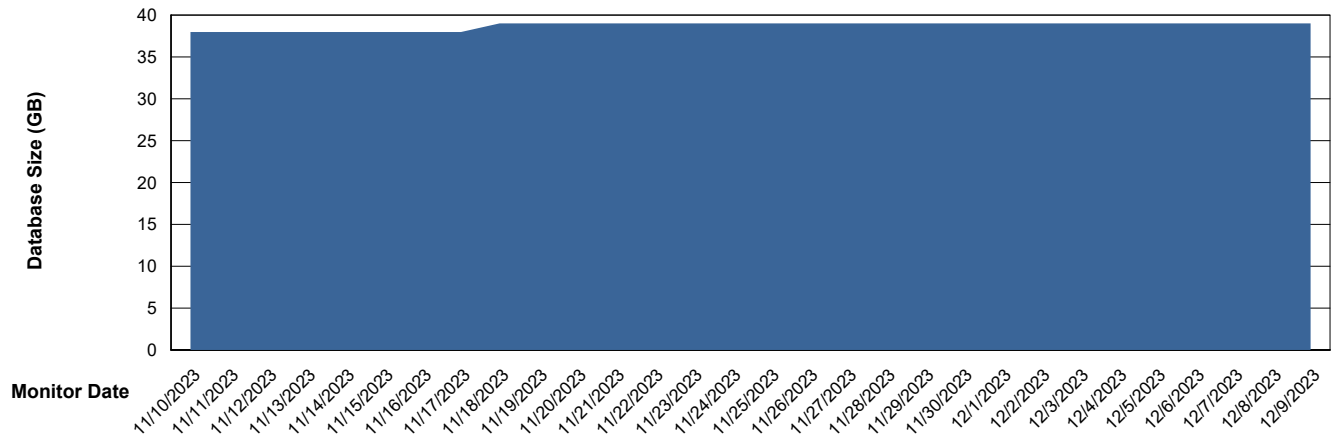

DB Processes Max 0
DB Processes Max 1,000

Weekly SLA Customer Report

Customer ELJ Production
Database ID 72

Database Performance ELJ_PRD_FRASEQXPRDDB03_ABS1

Weekly SLA Customer Report

Customer ELJ Production
Database ID 72

DATABASE SIZE ELJ_PRD_FRASEQXPRDDB01_ABS1

Database growth over last month

DATABASE SIZE ELJ_PRD_FRASEQXPRDDB03_ABS1

Database growth over last month

Weekly SLA Customer Report

Customer ELJ Production
 Database ID 72