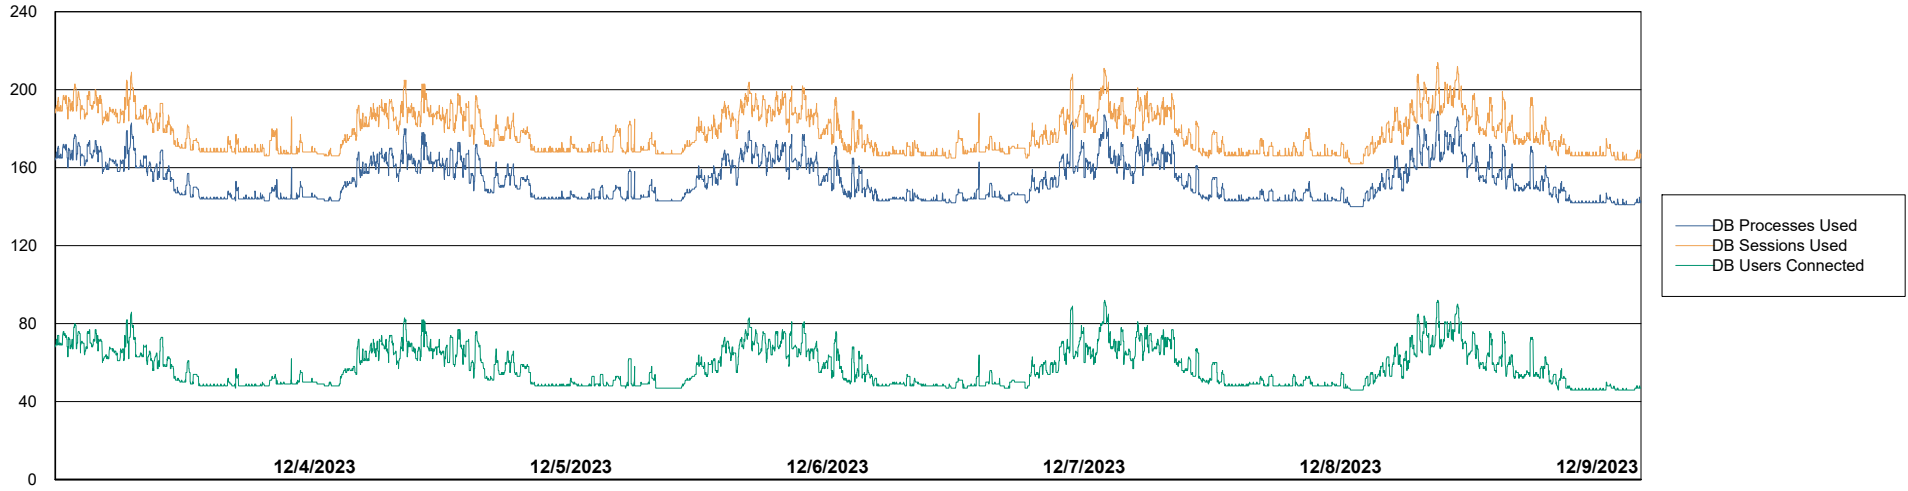

Database Performance ELJ_PRD_FRASEQXPRDDB01_ABS1