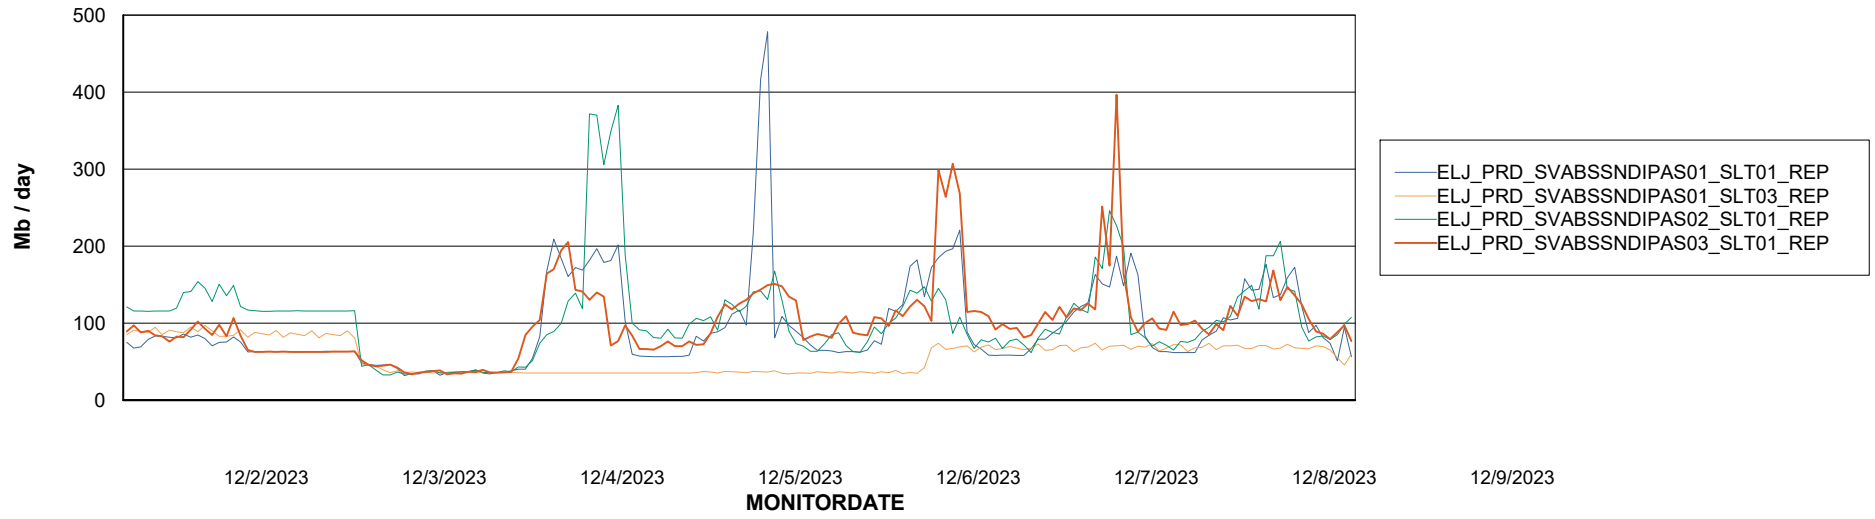

Avg memory used per ABS Server Service

Avg users per day per ABS server

Weekly SLA Customer Report

Customer ELJ Production
Database ID 72

ABSSolute Application ReportServer Services

Avg memory used per ReportServer Service