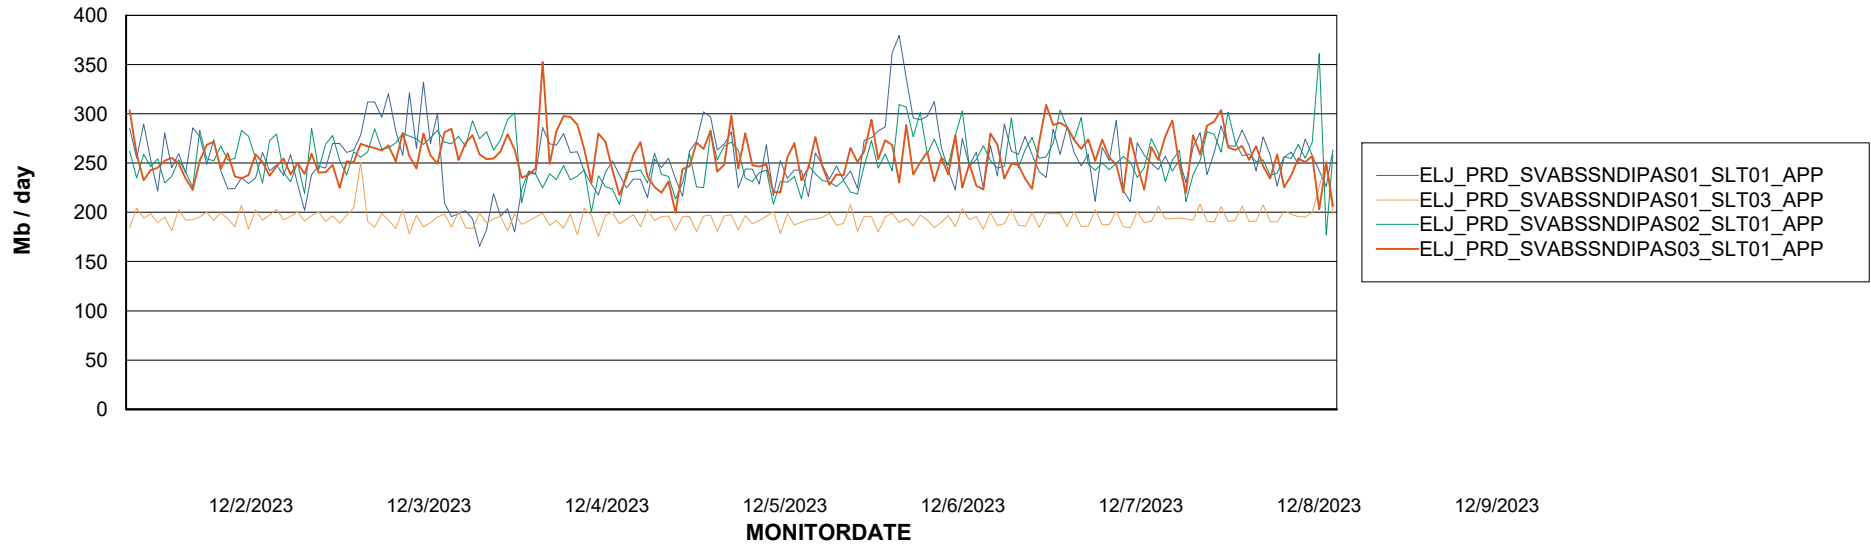

ABSSolute Application Server Services

Avg memory used per ABS Server Service