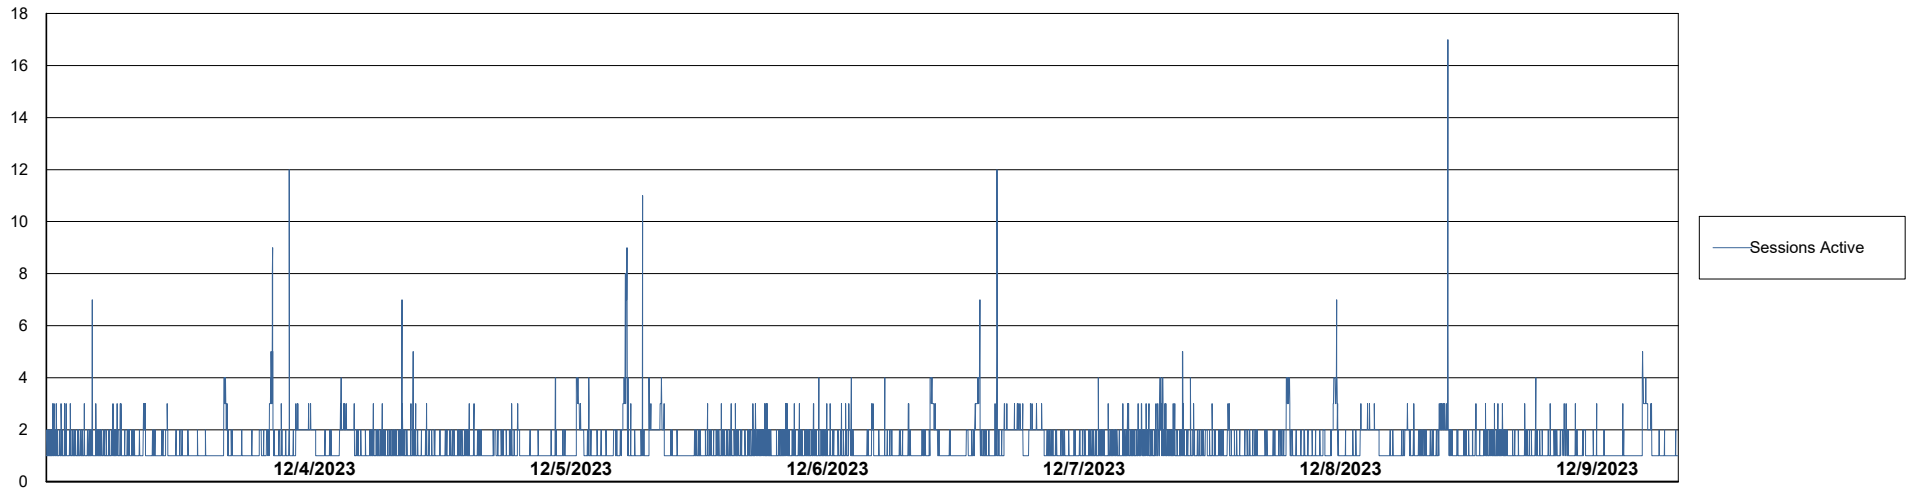

Database Performance ELJ_PRD_FRASEQXPRDDB01_ABS1