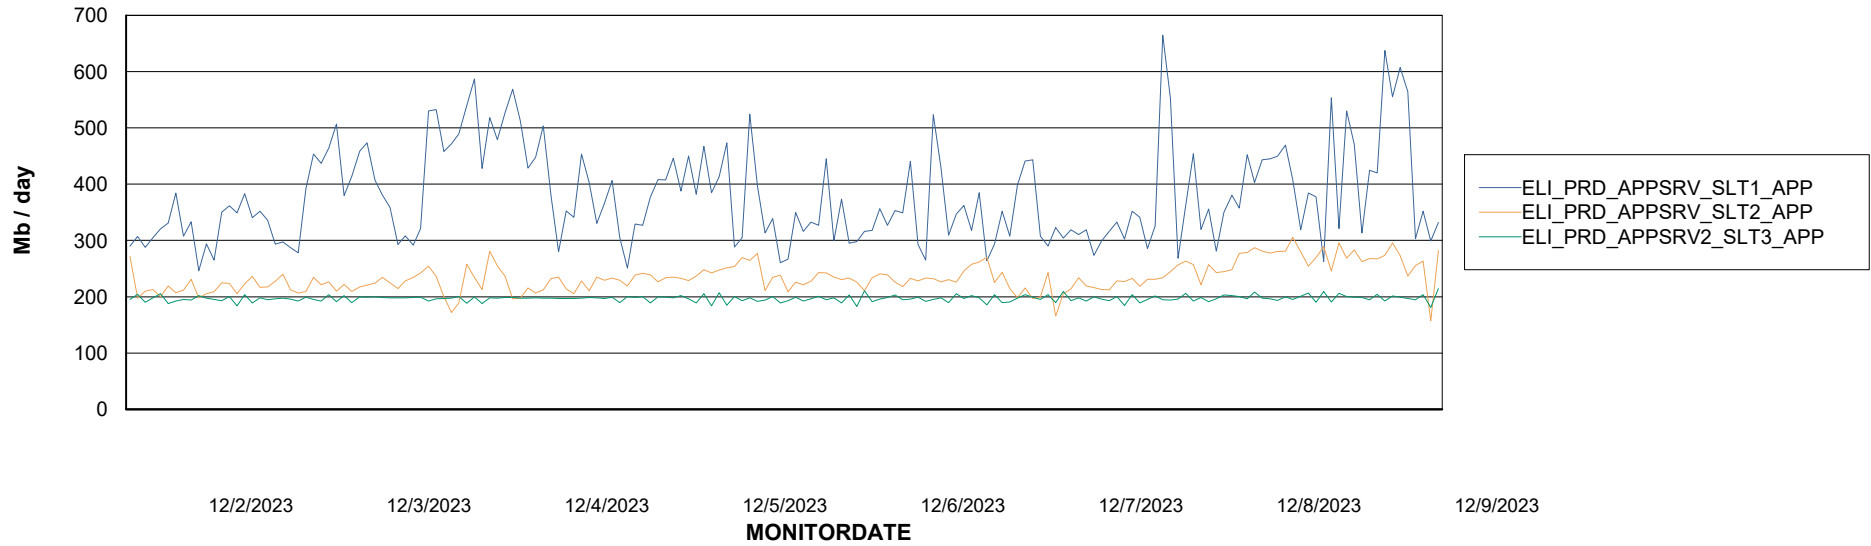

ABSSolute Application Server Services

Avg memory used per ABS Server Service