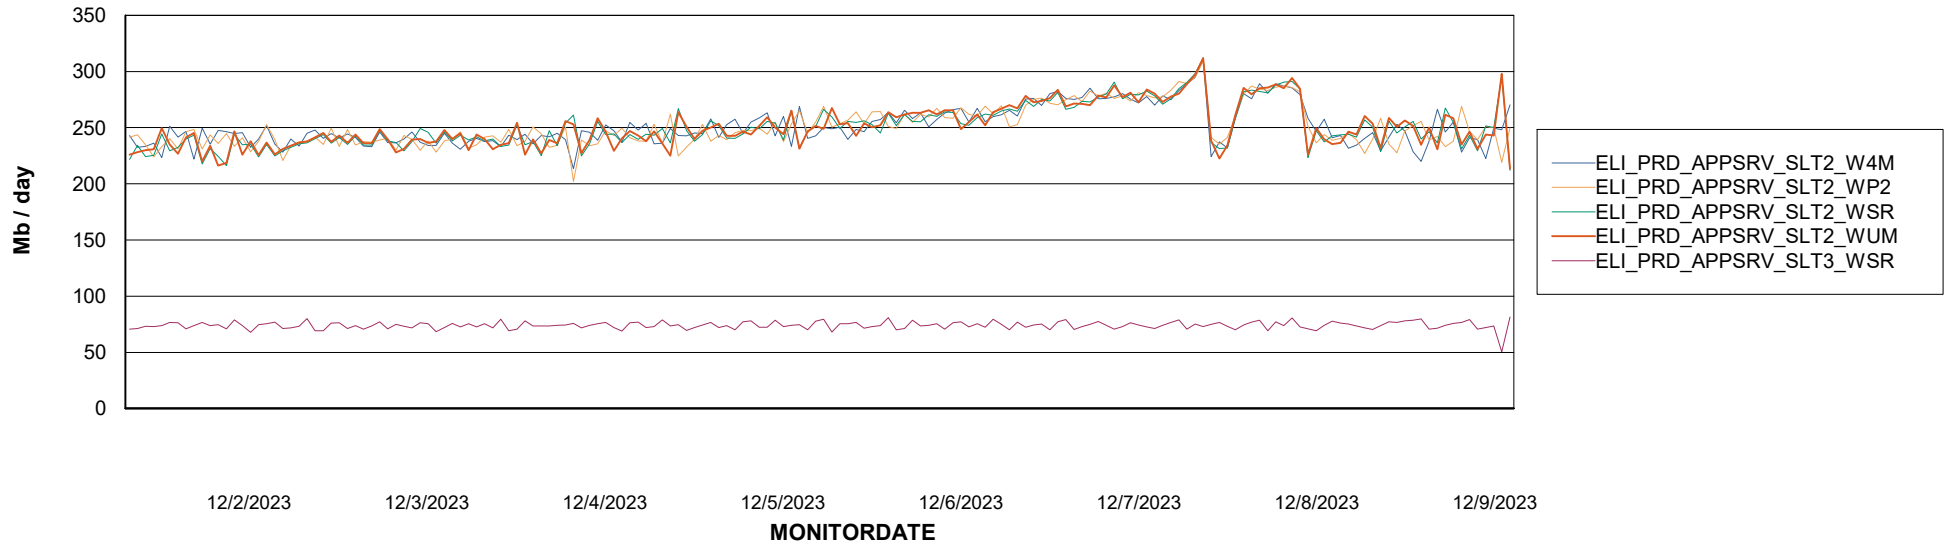

ABSolute Application Server Services

Avg memory used per ABS Web component