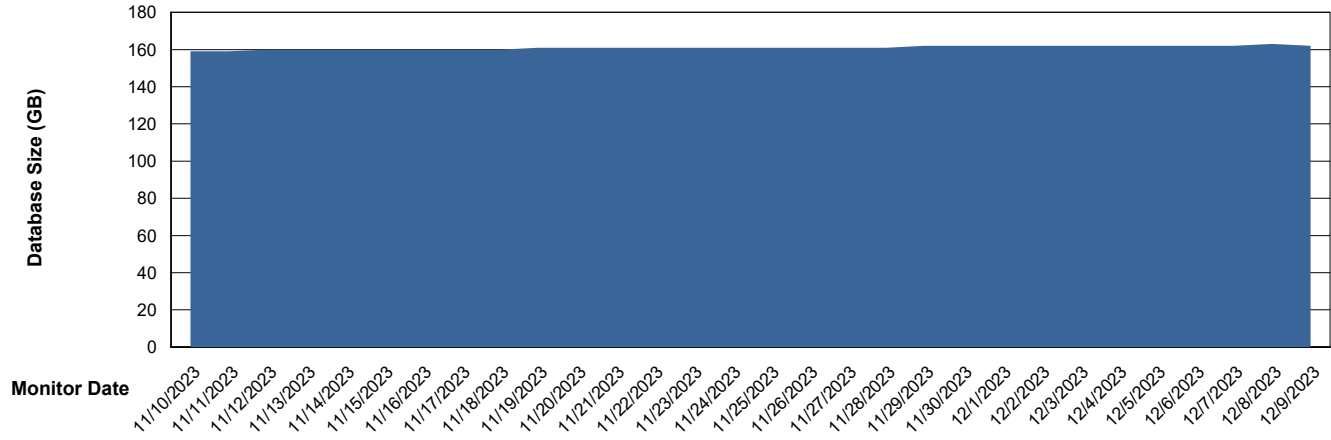

Weekly SLA Customer Report

Customer ELI_Production
Database ID 62

Database Performance ELI_PRD_STB_HSBABS1

DB Processes Max 1,000

Weekly SLA Customer Report

Customer ELI_Production
Database ID 62

DATABASE SIZE ELI_PRD_FRASEQXPRDDB04_ABS1

Database growth over last month

DATABASE SIZE ELI_PRD_Primary_ABS1

Database growth over last month

Weekly SLA Customer Report

Customer ELI_Production
 Database ID 62

Database Tablespace ELI_PRD_FRASEQXPRDDB04_ABS1