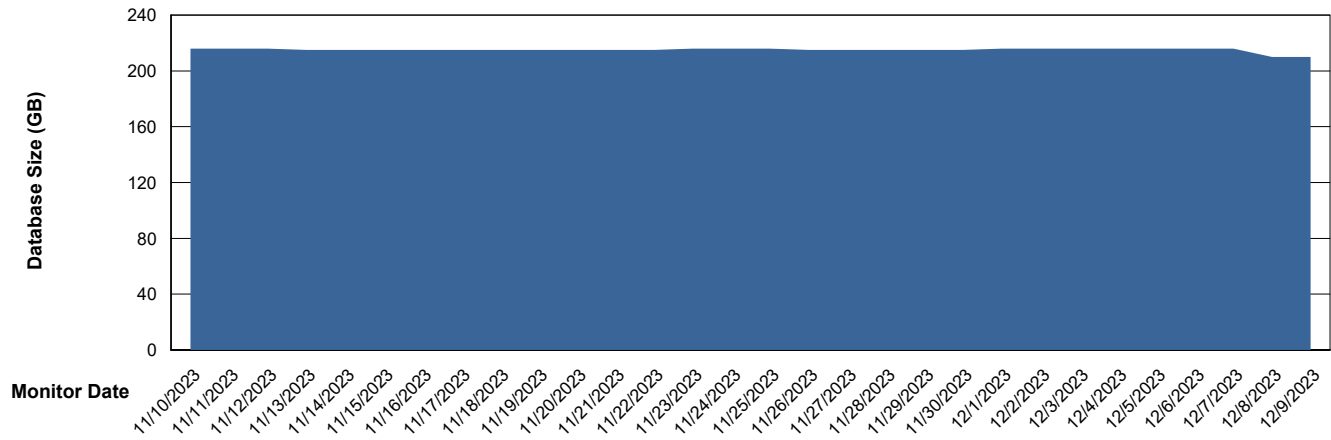

Weekly SLA Customer Report

Customer ELI_Production
Database ID 62

Database Performance ELI_PRD_STB_HSBABS1

DB Processes Max 1,000

Weekly SLA Customer Report

Customer ELI_Production
Database ID 62

DATABASE SIZE ELI_PRD_FRASEQXPRDDB04_ABS1

Database growth over last month

DATABASE SIZE ELI_PRD_Primary_ABS1

Database growth over last month

Weekly SLA Customer Report

Customer ELI_Production
 Database ID 62

Database Tablespace ELI_PRD_FRASEQXPRDDB04_ABS1