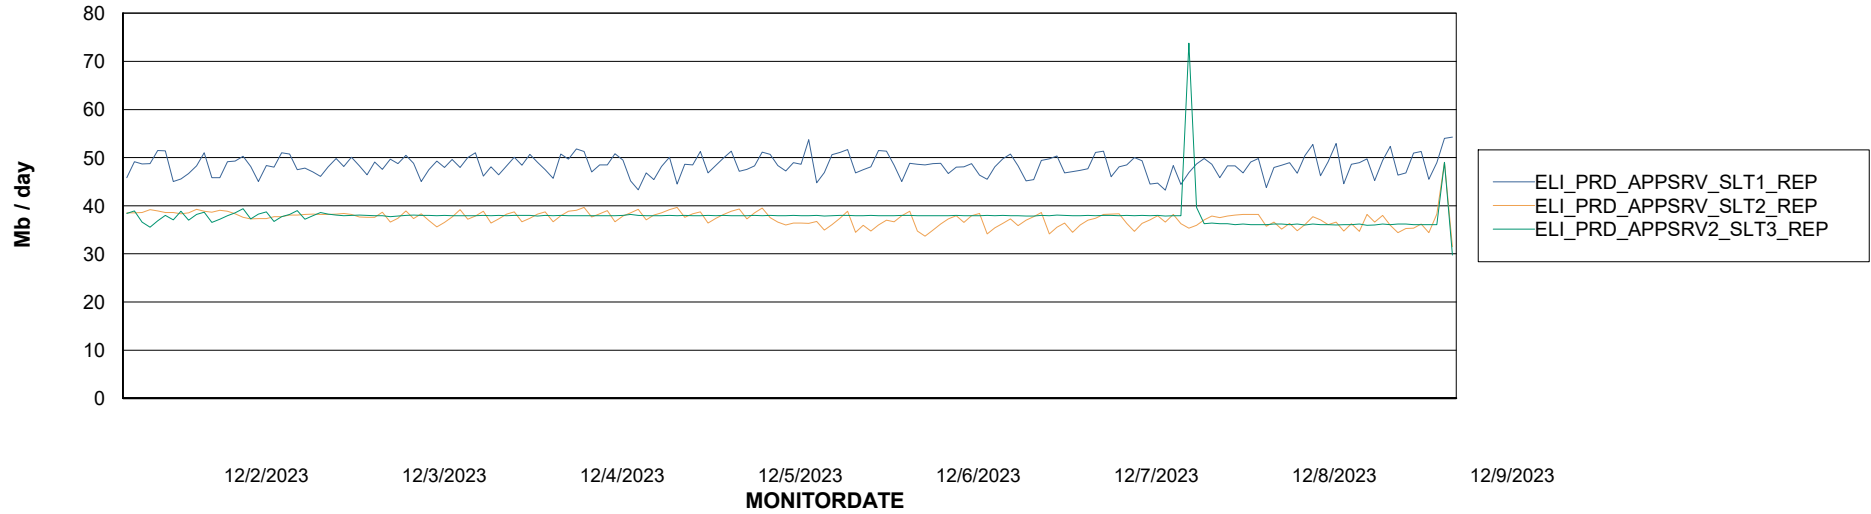

Avg memory used per ABS Server Service

Weekly SLA Customer Report

Customer ELI_Production
Database ID 62

ABSSolute Application Server Services

Avg memory used per ReportServer Service

Avg users per day per ABS server