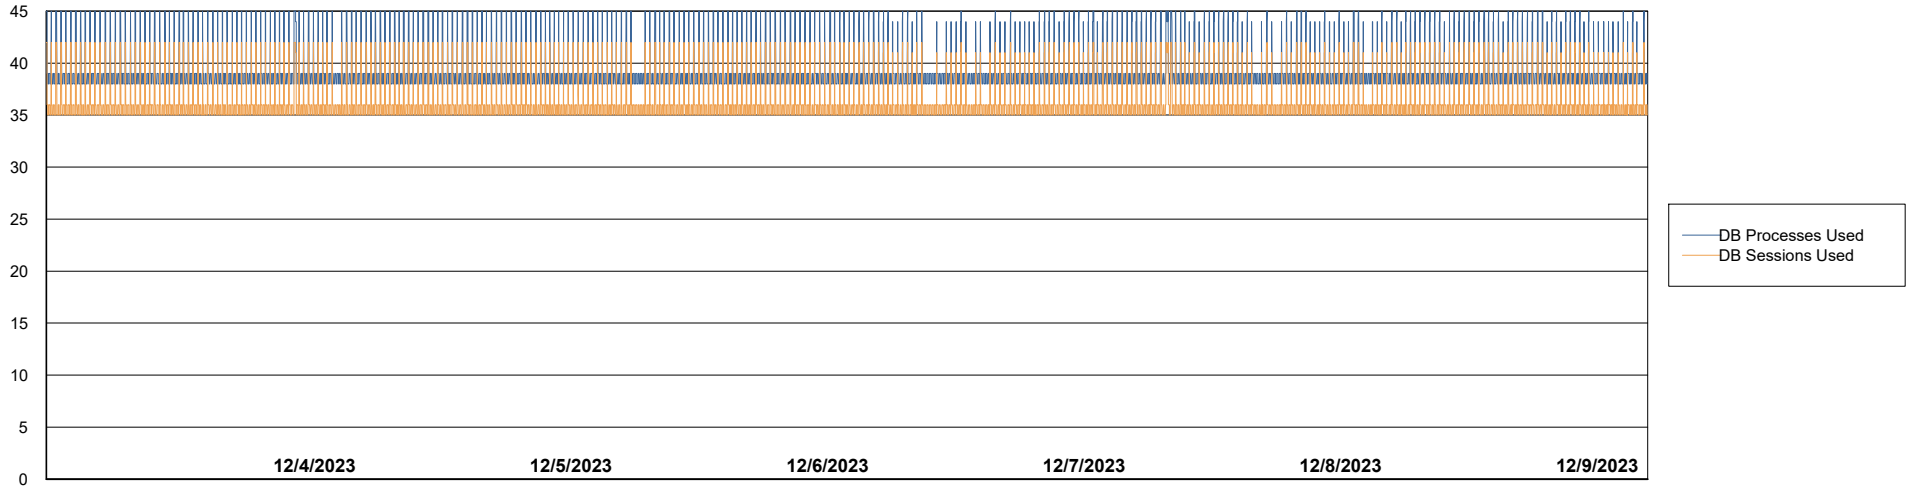

Database Performance ELI_PRD_STB_HSBABS1

DB Processes Max 1,000