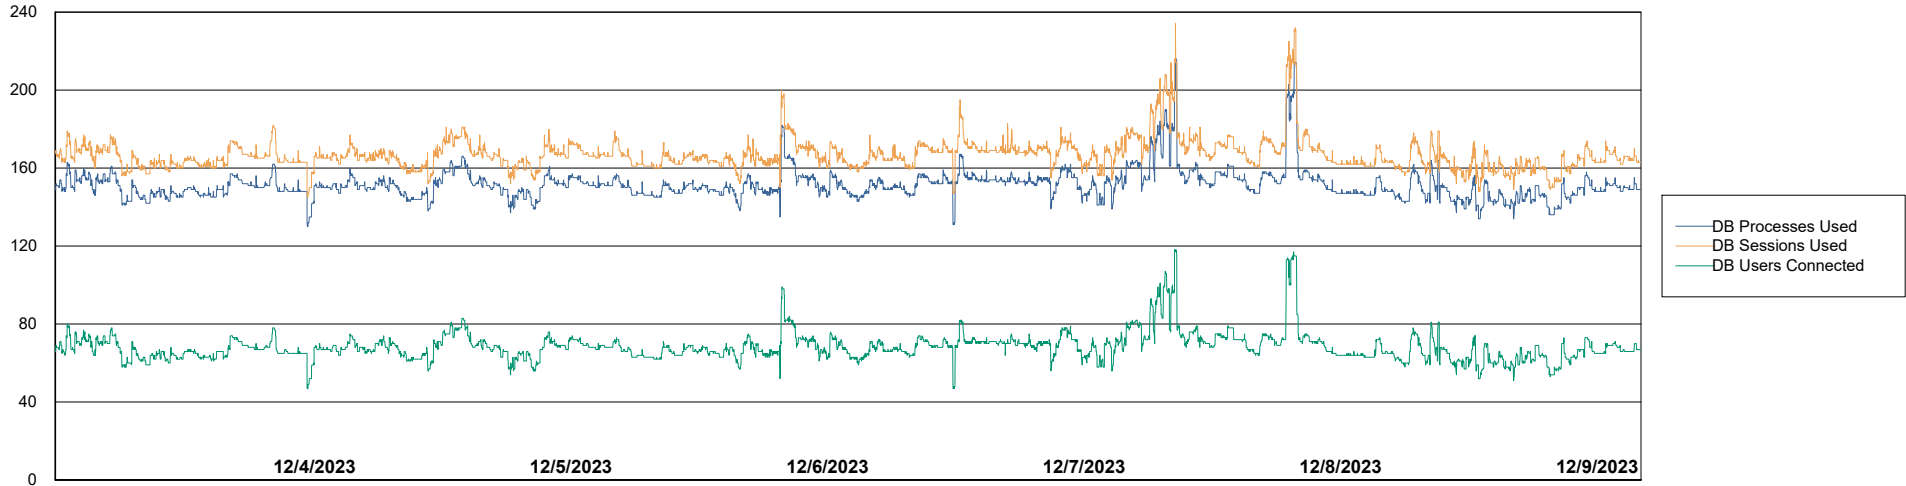

Weekly SLA Customer Report

Customer ELI_Production
Database ID 62

Database Performance ELI_PRD_FRASEQXPRDDB04_ABS1

Weekly SLA Customer Report

Customer ELI_Production
Database ID 62

Database Performance ELI_PRD_Primary_ABS1