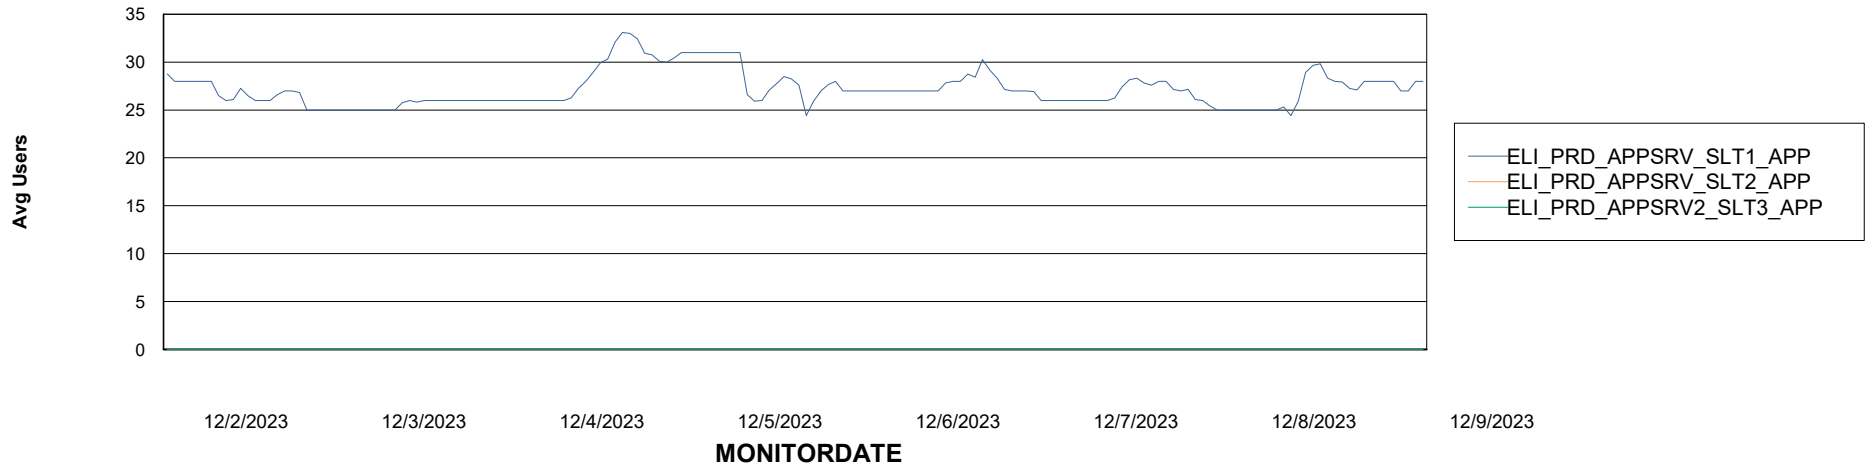

Avg memory used per ABS Server Service

Weekly SLA Customer Report

Customer ELI_Production
Database ID 62

ABSSolute Application Server Services

Avg memory used per ReportServer Service

Avg users per day per ABS server