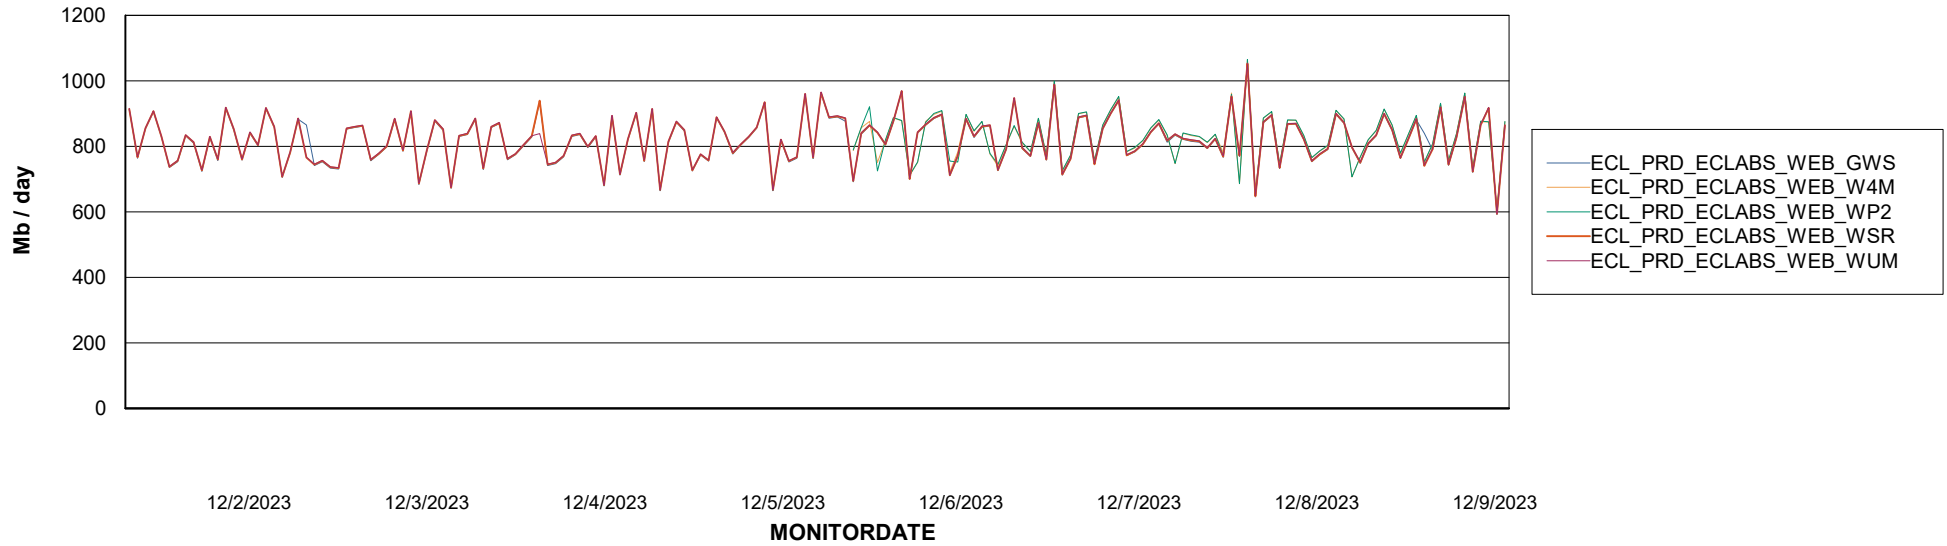

ABSSolute Web Component Services

Avg memory used per ABS Web component