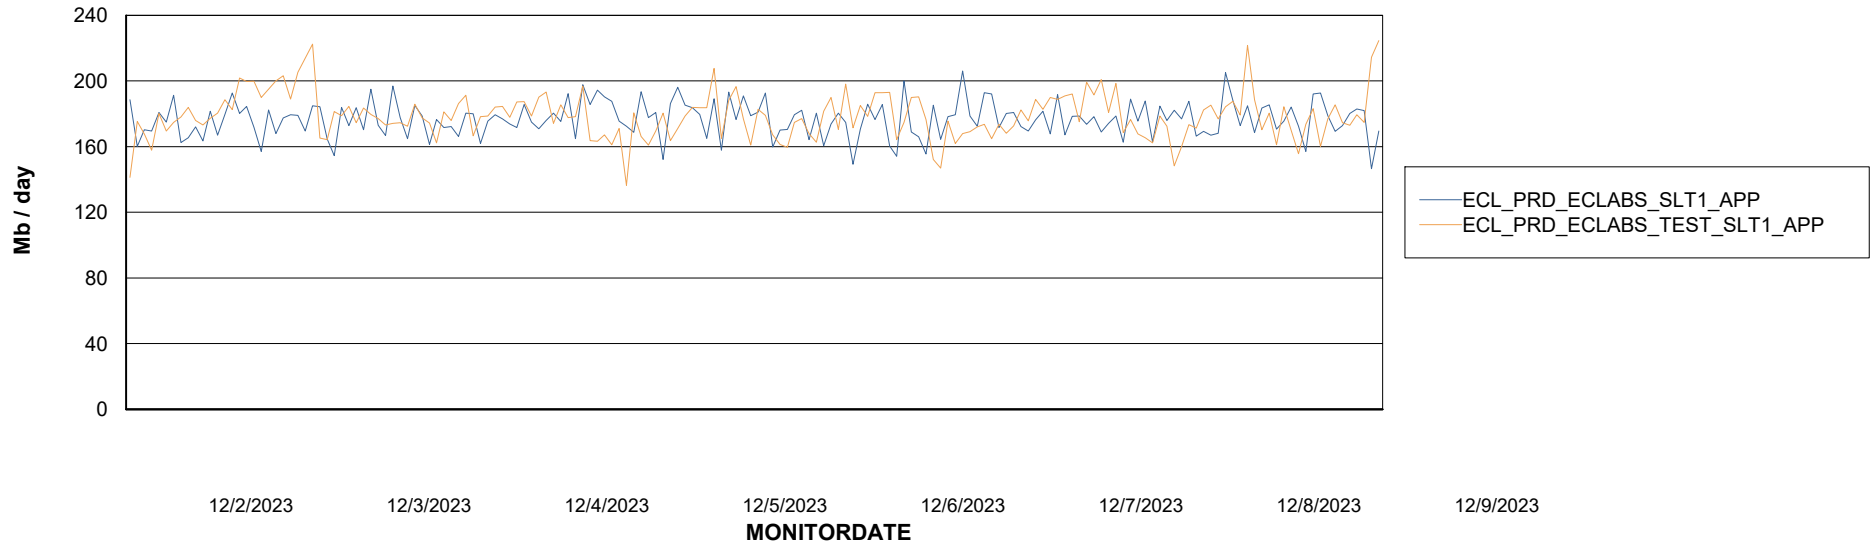

Standby Database Health ECL_Production

Recovery lag for last 7 days

Weekly SLA Customer Report

Customer ECL_Production
Database ID 156

ABSSolute Application Server Services

Avg memory used per ABS Server Service

Avg users per day per ABS server

Weekly SLA Customer Report

Customer ECL_Production
Database ID 156

ABSSolute Application ReportServer Services

Avg memory used per ReportServer Service

Weekly SLA Customer Report