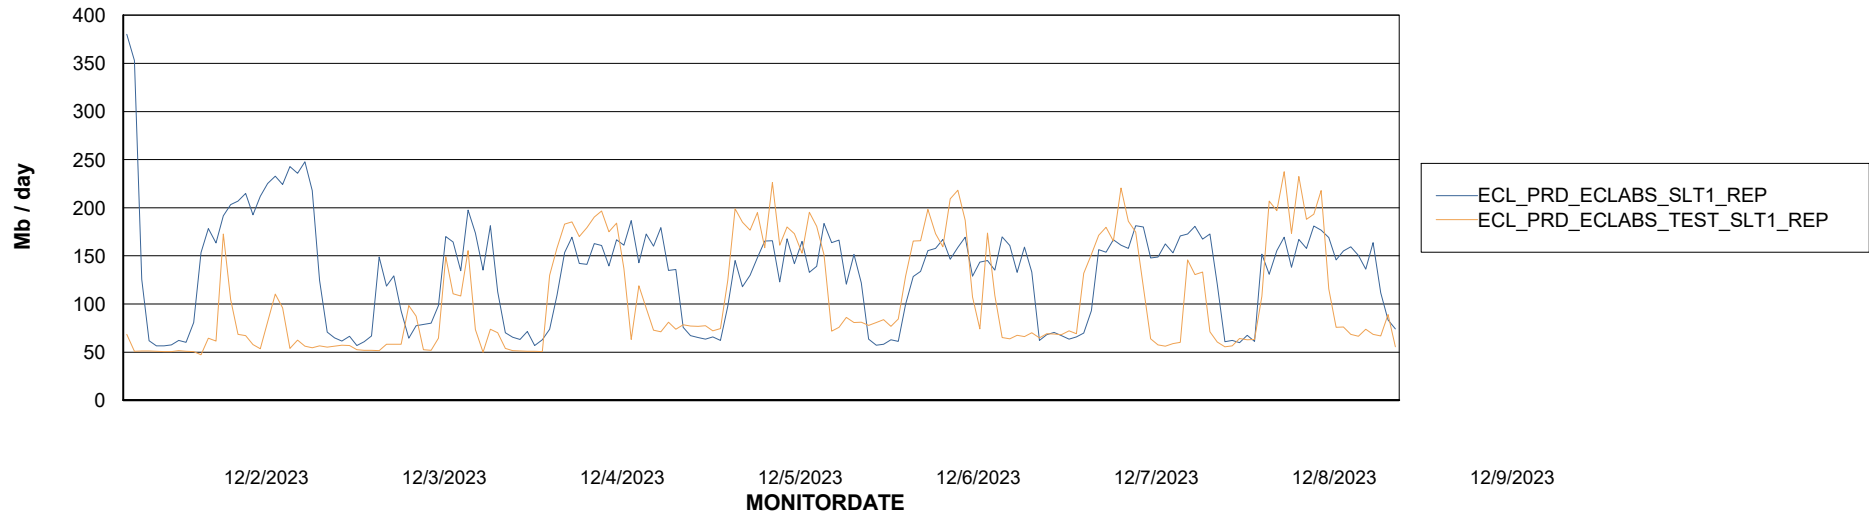

Avg users per day per ABS server

Weekly SLA Customer Report

Customer ECL_Production
Database ID 156

ABSSolute Application ReportServer Services

Avg memory used per ReportServer Service

Weekly SLA Customer Report