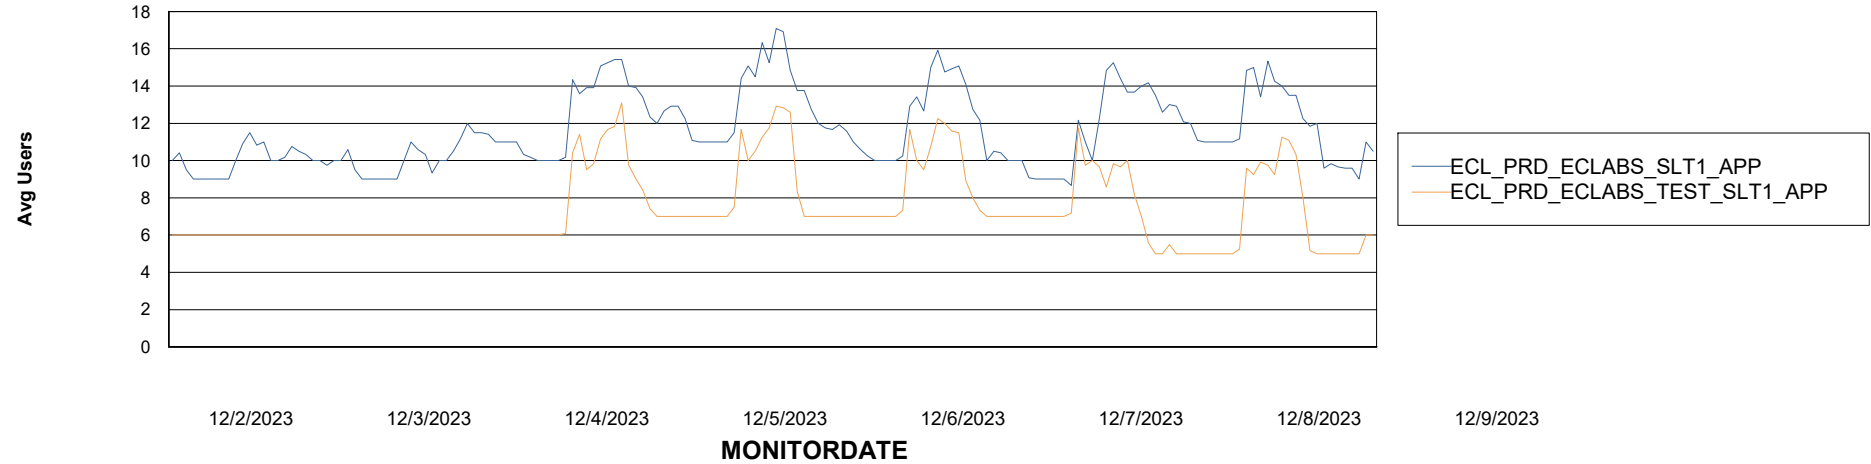

Standby Database Health ECL_Production

Recovery lag for last 7 days

Weekly SLA Customer Report

Customer ECL_Production
Database ID 156

ABSSolute Application Server Services

Avg memory used per ABS Server Service

Avg users per day per ABS server

Weekly SLA Customer Report

Customer ECL_Production
Database ID 156

ABSSolute Application ReportServer Services

Avg memory used per ReportServer Service

Weekly SLA Customer Report