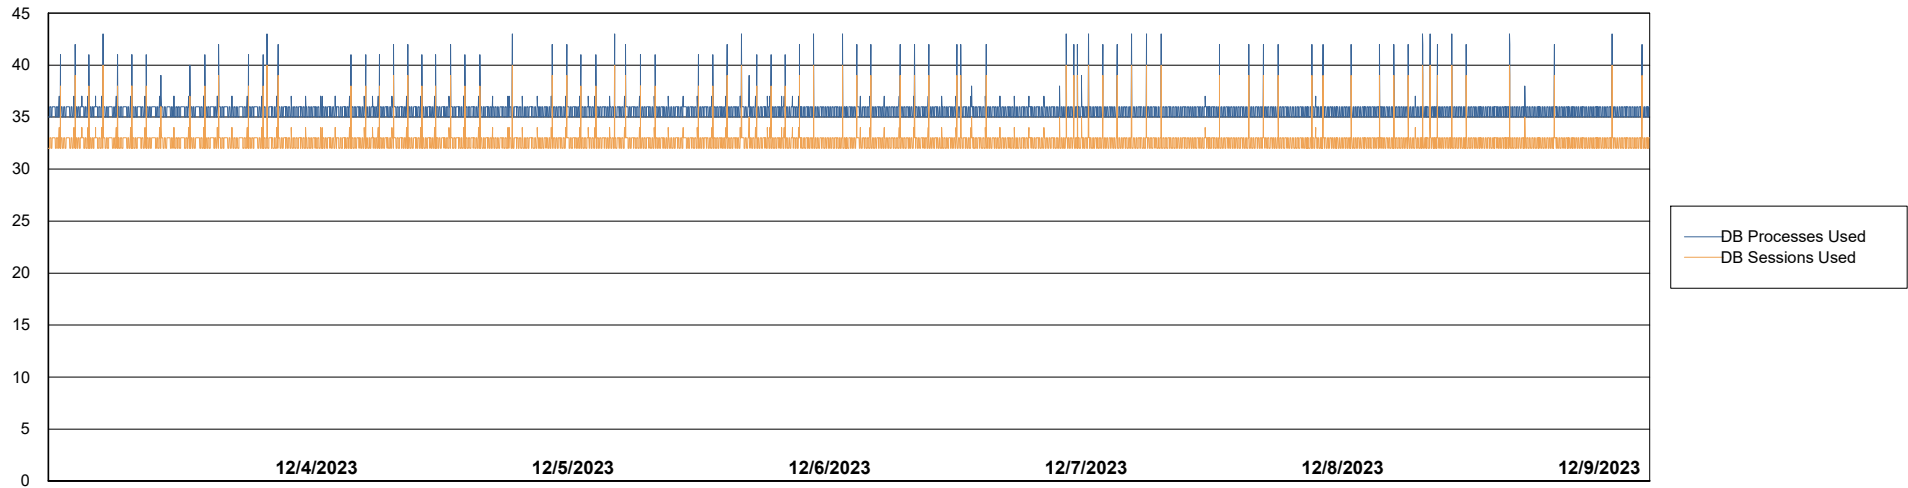

Weekly SLA Customer Report

Customer ECL_Production
Database ID 156

Harddisk Usage ECL_PRD_ECLABS-WEB

	Free disk space on C: (%)	Total disk space on C: (Gb)	Used disk space on C: (Gb)
12/9/2023	52	99	48
12/8/2023	52	99	48
12/7/2023	52	99	47
12/6/2023	52	99	47
12/5/2023	52	99	47
12/4/2023	52	99	47
12/3/2023	52	99	47

Weekly SLA Customer Report

Customer ECL_Production
Database ID 156

Database Performance ECL_PRD_ECLABS-TEST_HSBABS1

DB Processes Max 1,000

Weekly SLA Customer Report

Customer ECL_Production
Database ID 156