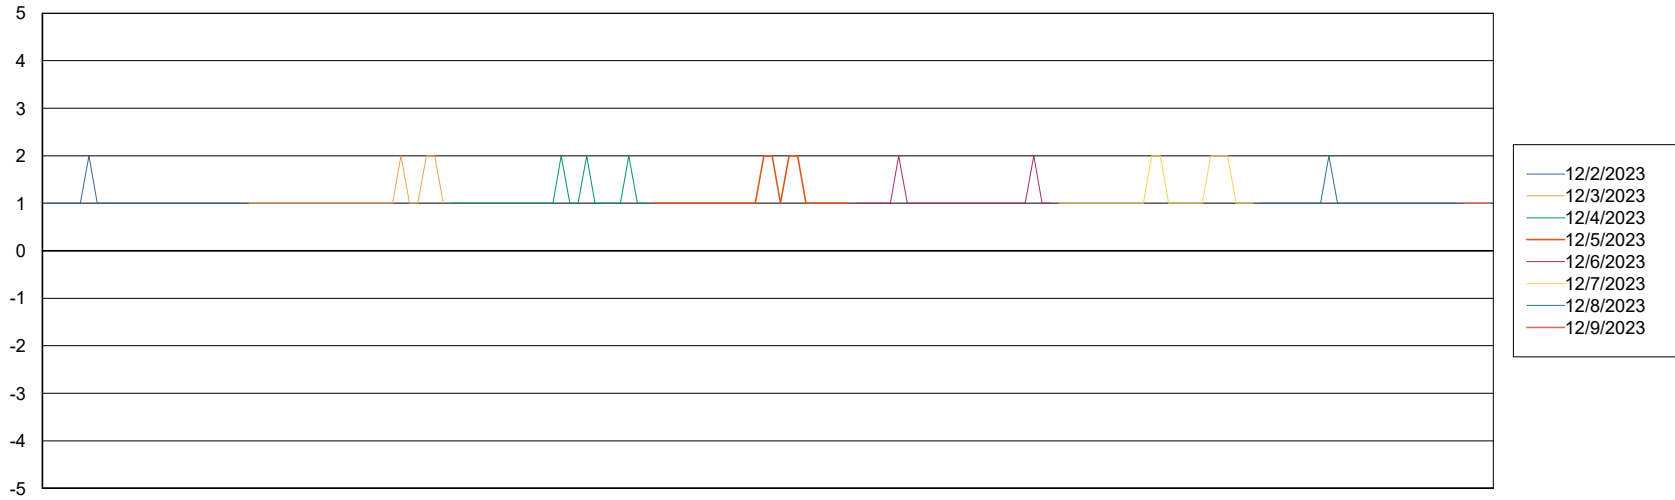

Standby Database Health ECL_Production

Recovery lag for last 7 days