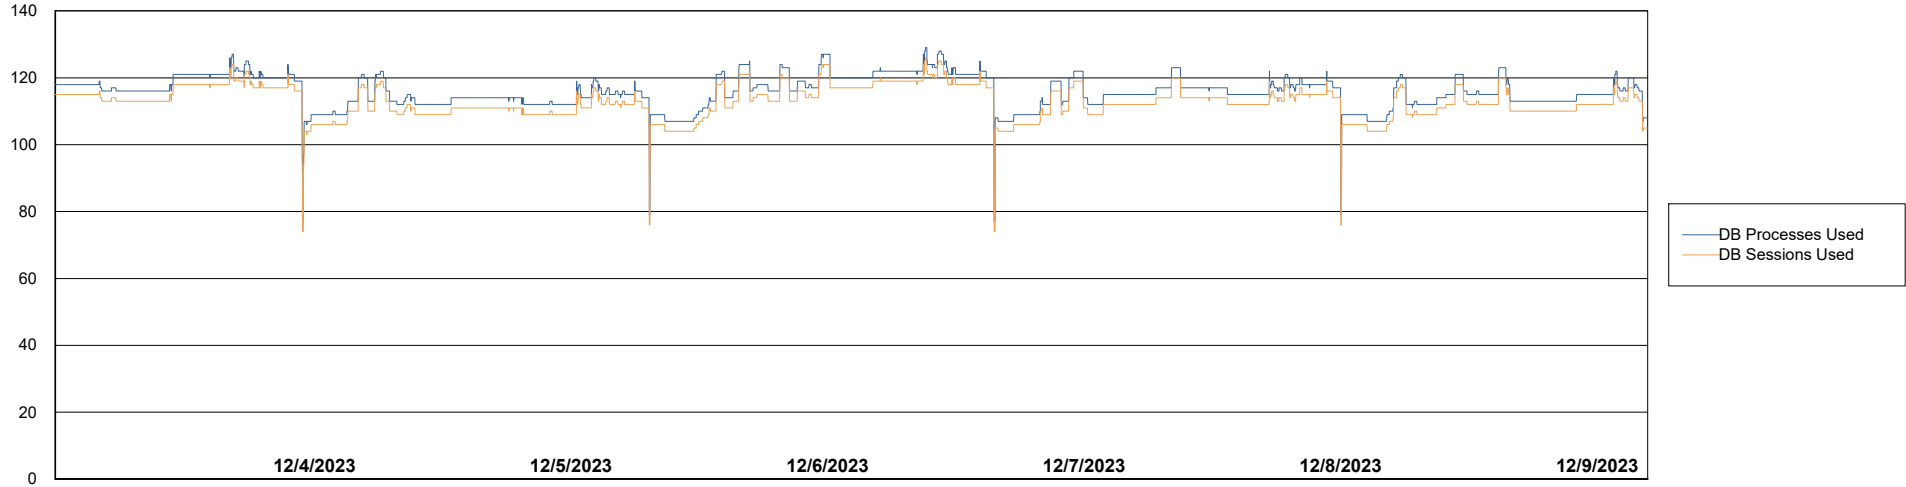

Database Performance DFD_PRD_S-S-ORACLE01-F_ABS1

DB Processes Max 600
DB Processes Max 4