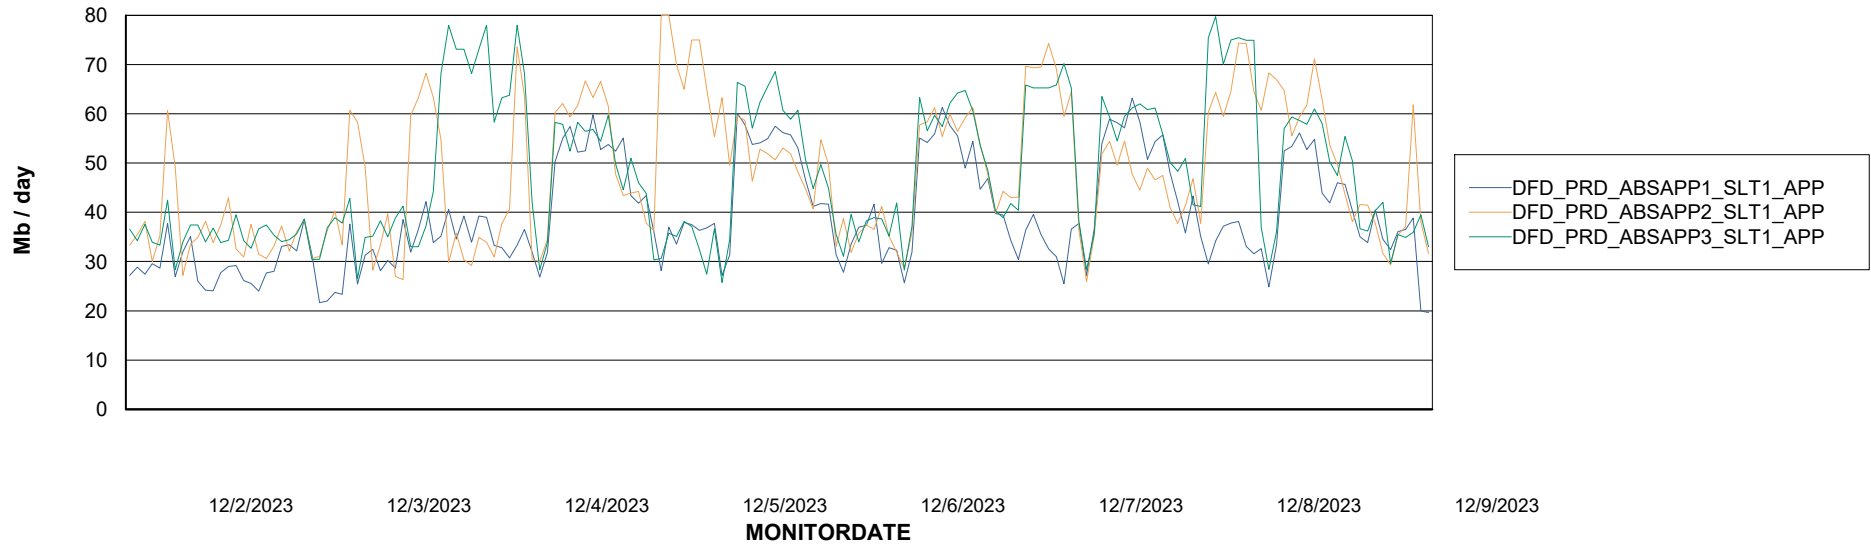

ABSSolute Application Server Services

Avg memory used per ABS Server Service