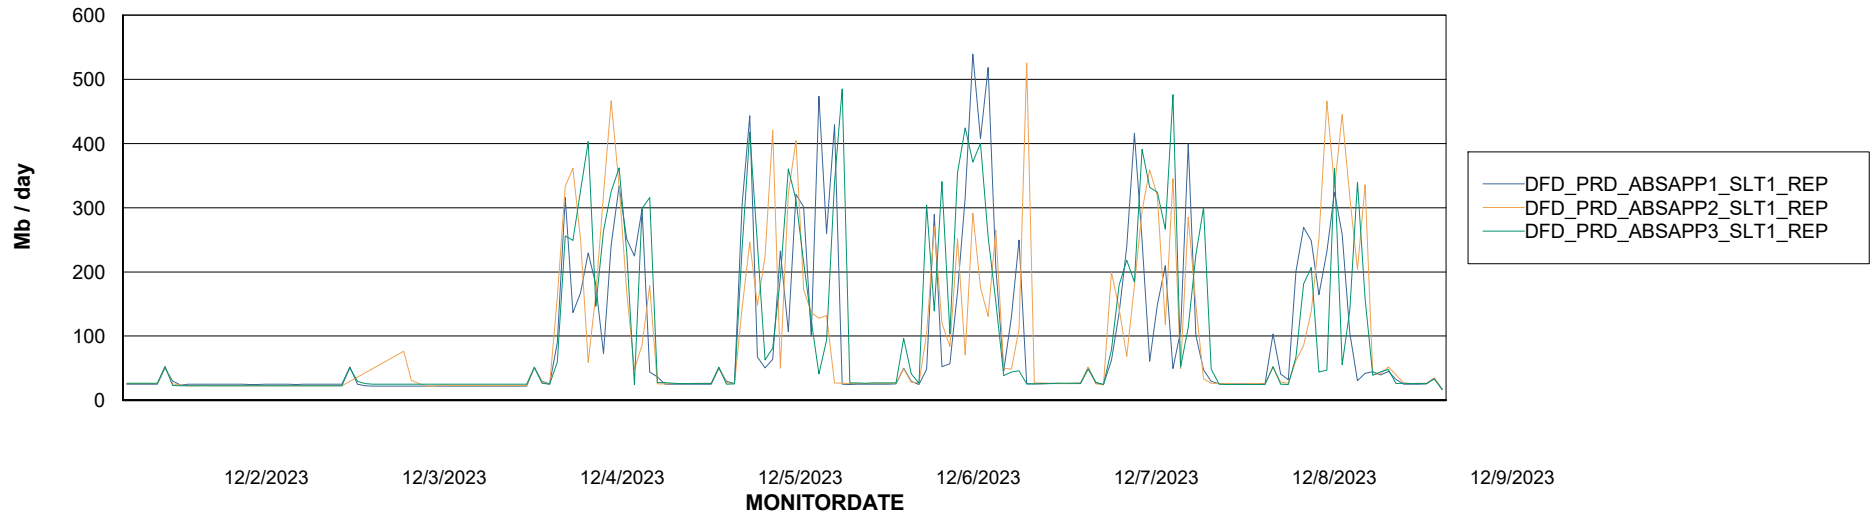

ABSSolute Application ReportServer Services

Avg memory used per ReportServer Service