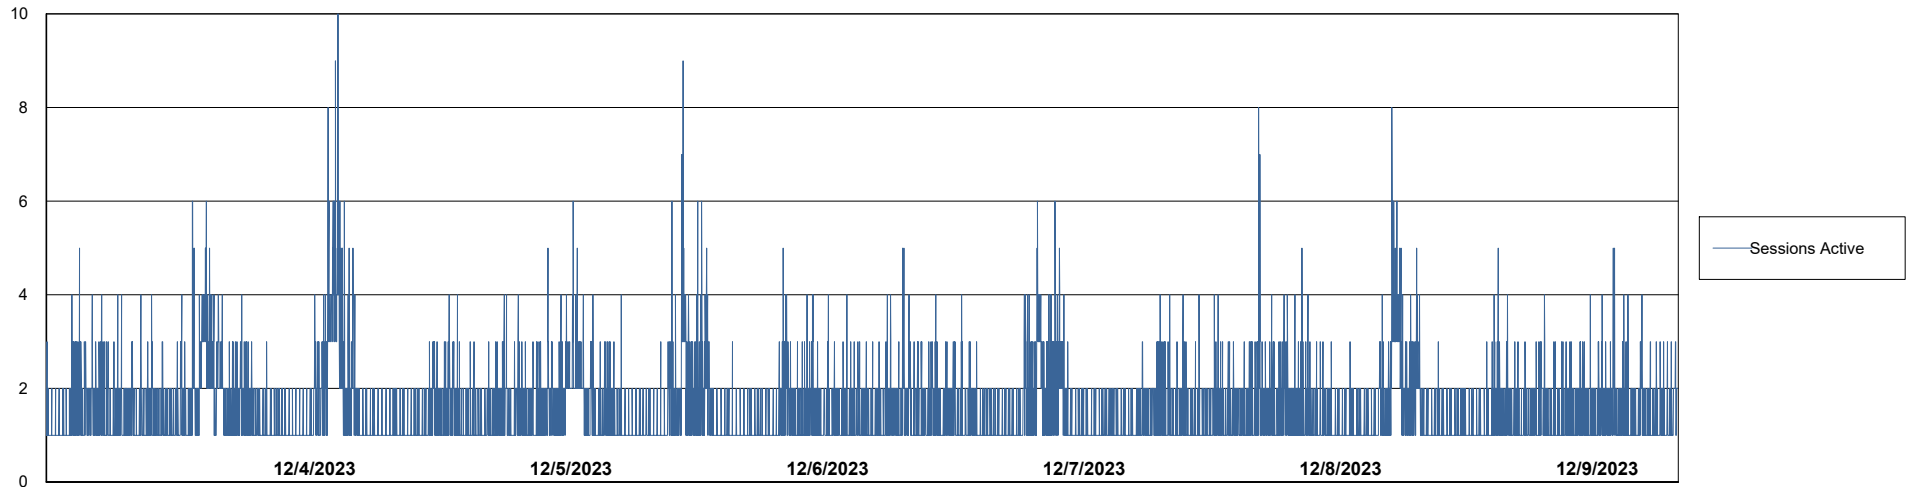

Database Performance CUS_PRD_ABSDB1_ABS1