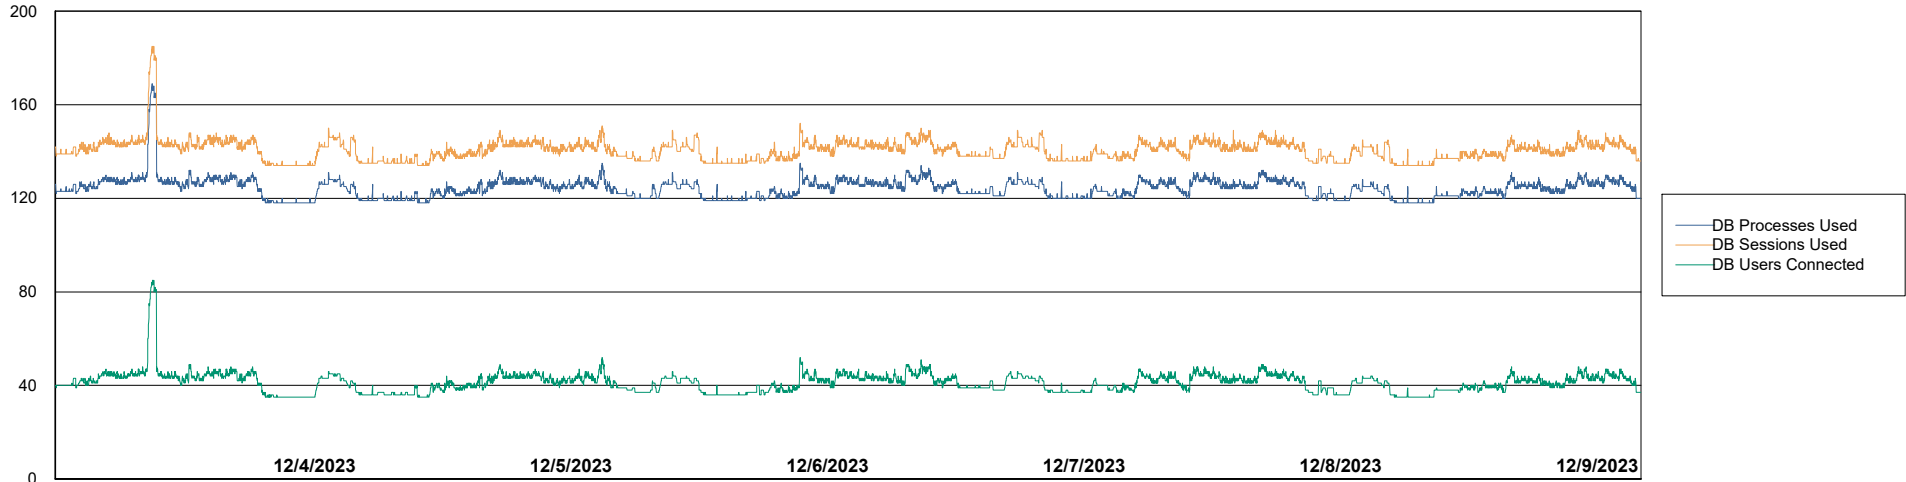

Database Performance CUS_PRD_ABSDB1_ABS1