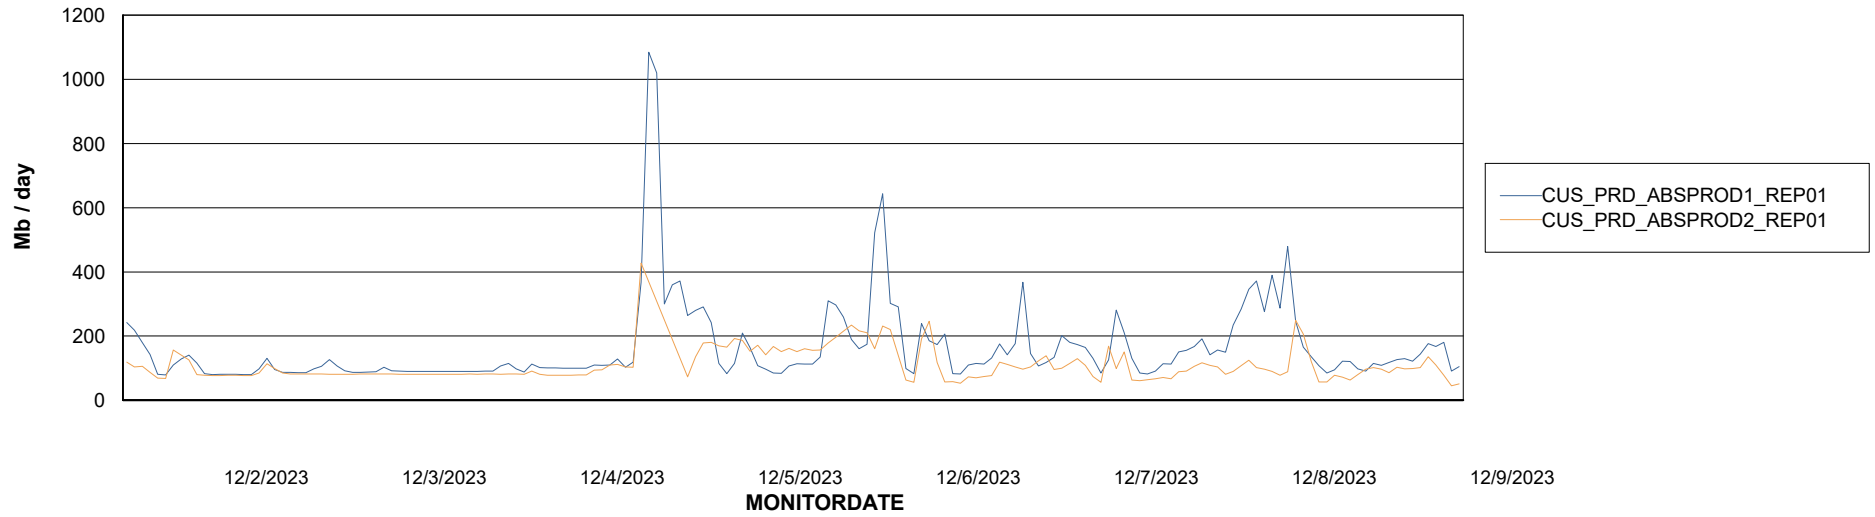

ABSSolute Application ReportServer Services

Avg memory used per ReportServer Service