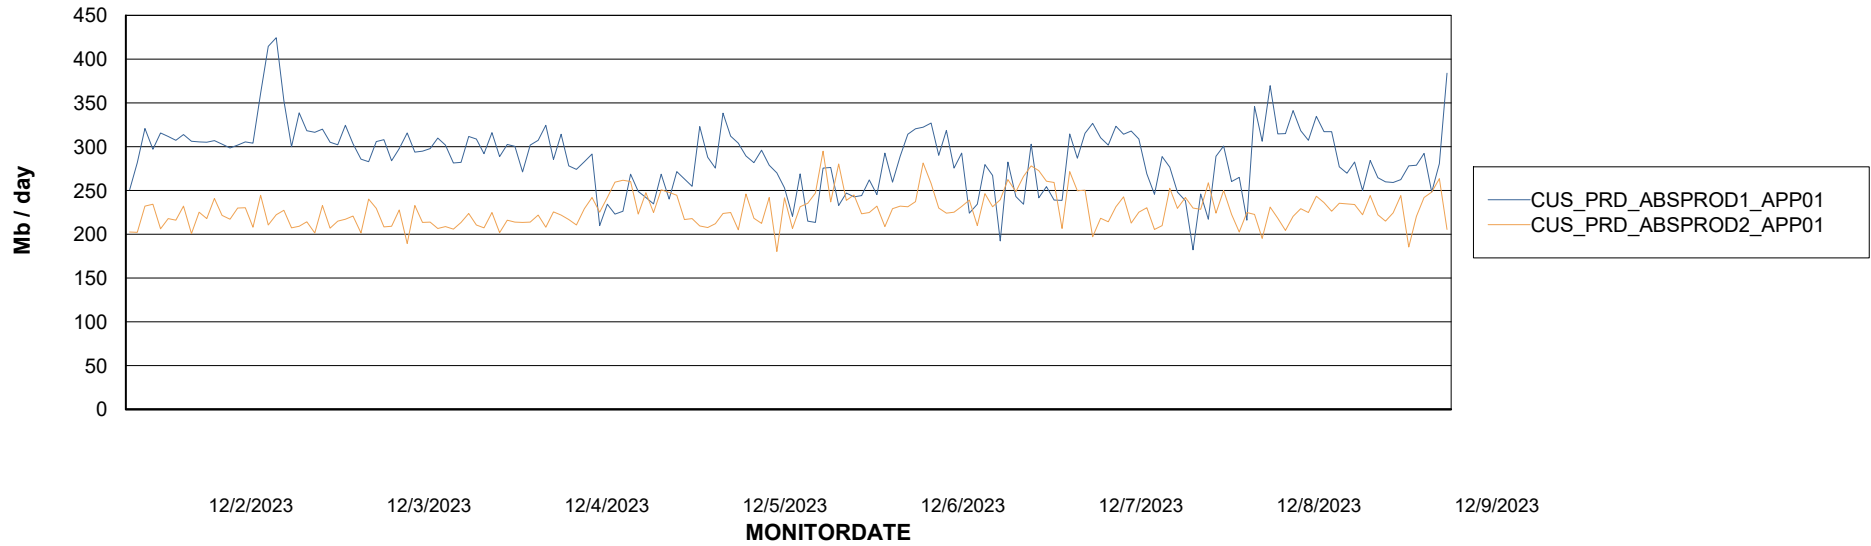

ABSSolute Application Server Services

Avg memory used per ABS Server Service