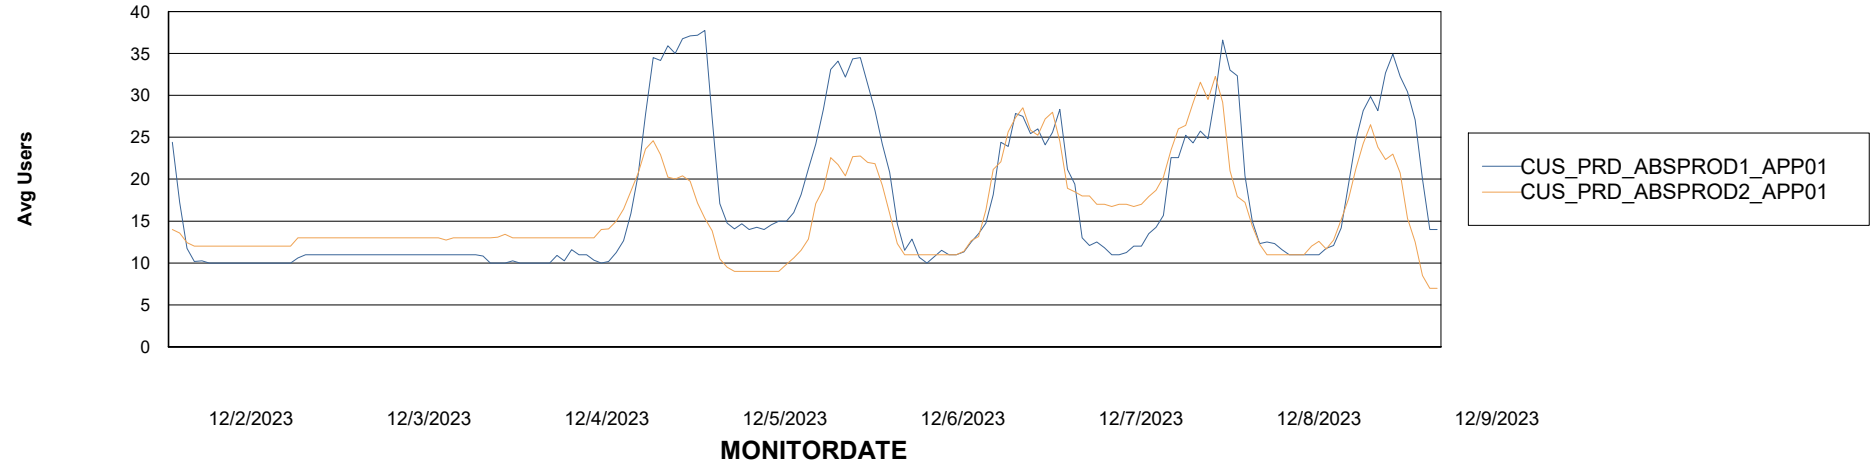

Avg users per day per ABS server