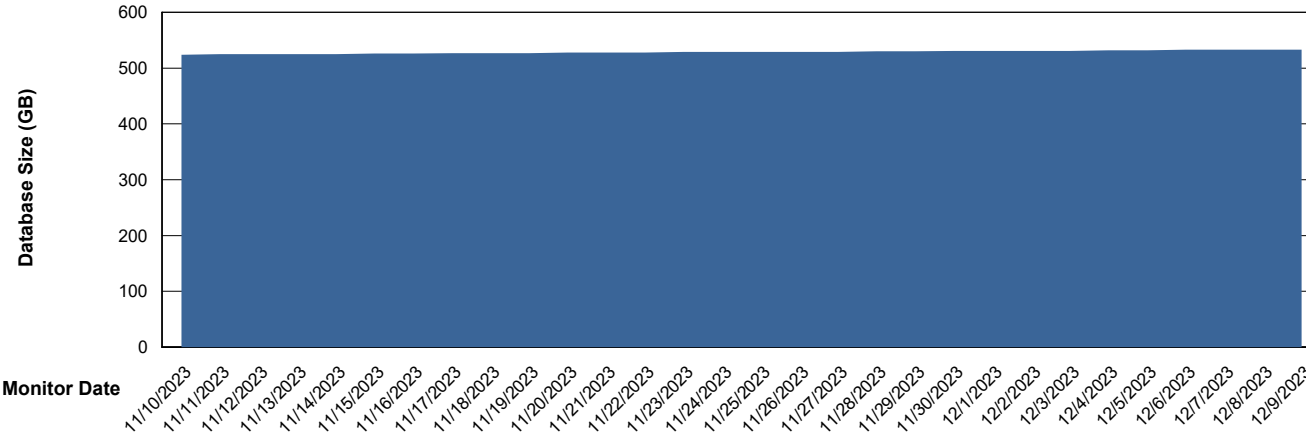

Database growth over last month

Database Tablespace CUS_PRD_ABSDB1_ABS1

Date	Tablespace Name	Filesize (Gb)	Usedsize (Gb)	Percentage free
12/9/2023	ABSDATA	244	200	18
	INDX	388	318	18
12/8/2023	ABSDATA	244	200	18
	INDX	388	318	18
12/7/2023	ABSDATA	244	200	18
	INDX	388	318	18
12/6/2023	ABSDATA	244	200	18
	INDX	388	318	18
12/5/2023	ABSDATA	244	200	18
	INDX	388	318	18
12/4/2023	ABSDATA	244	199	18
	INDX	388	317	18
12/3/2023	ABSDATA	244	199	18
	INDX	388	317	18