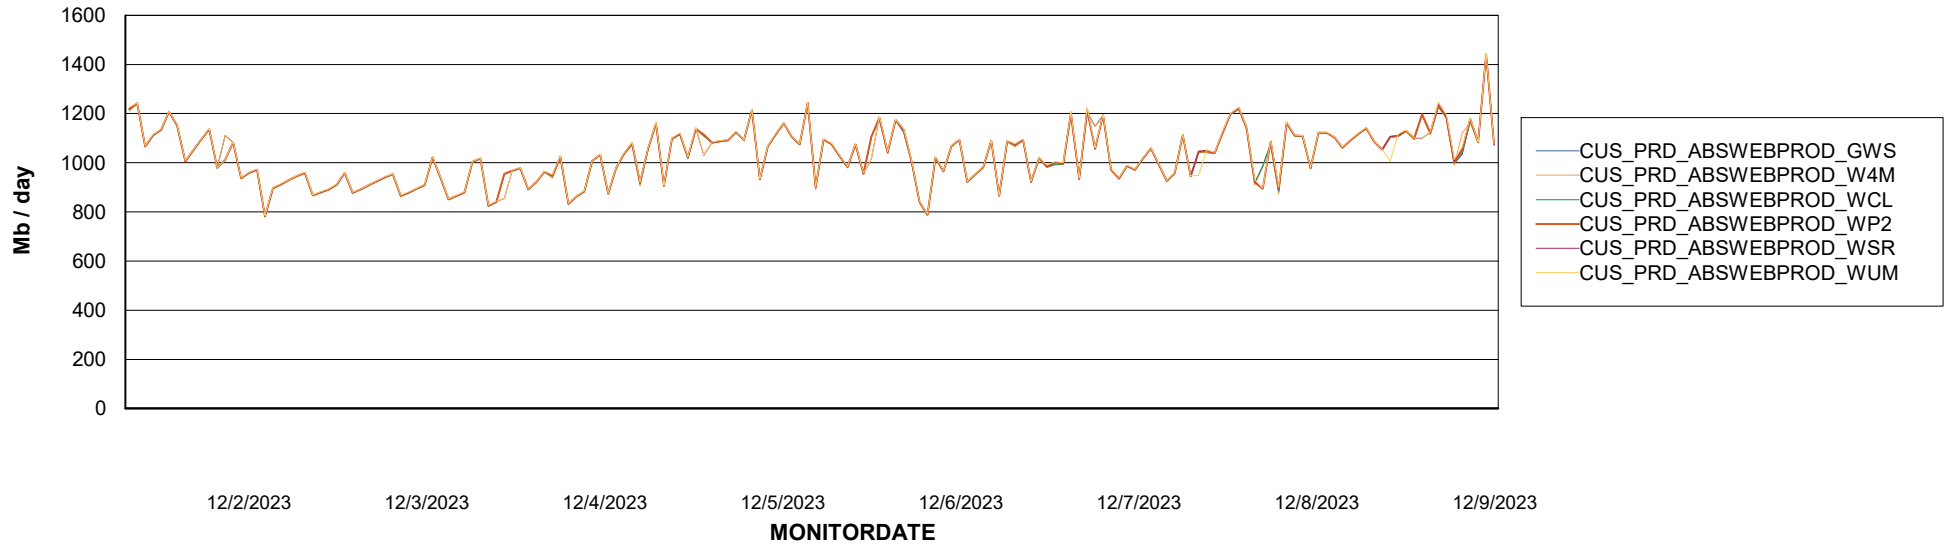

ABSSolute Web Component Services

Avg memory used per ABS Web component