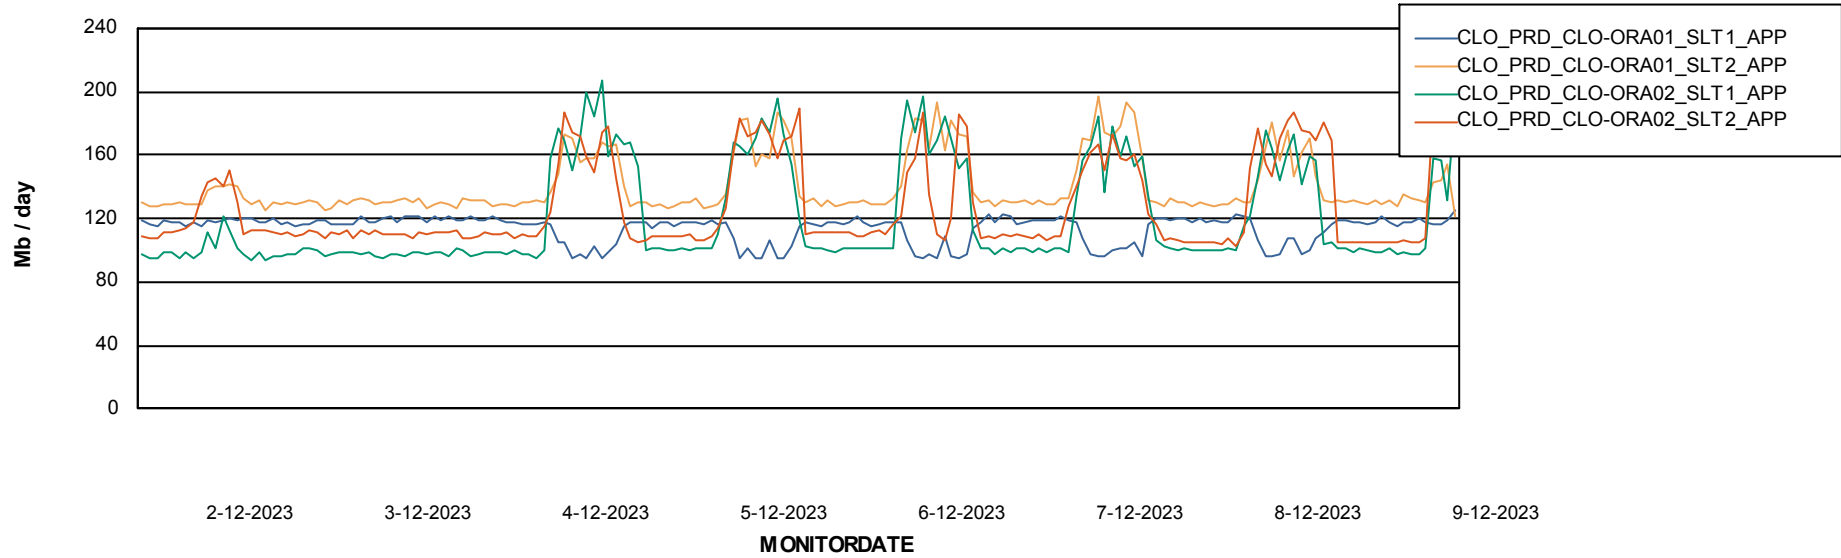

Standby Database Health CLO Production

Recovery lag for last 7 days

Weekly SLA Customer Report

Customer CLO Production
Database ID 38

ABSSolute Application Server Services

Avg memory used per ABS Server Service