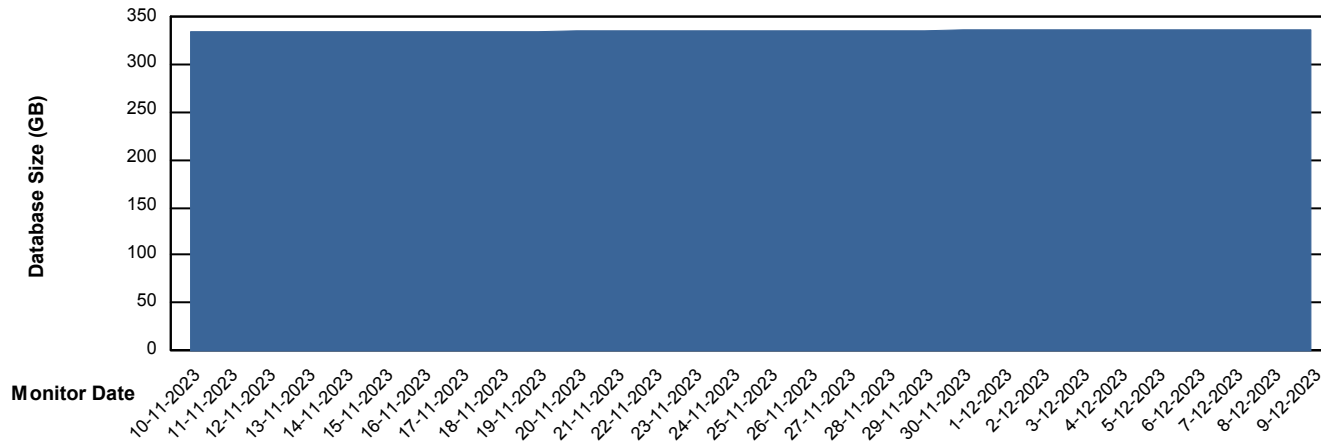

DATABASE SIZE CLODB_PRD_CLO-ORA01

Database growth over last month