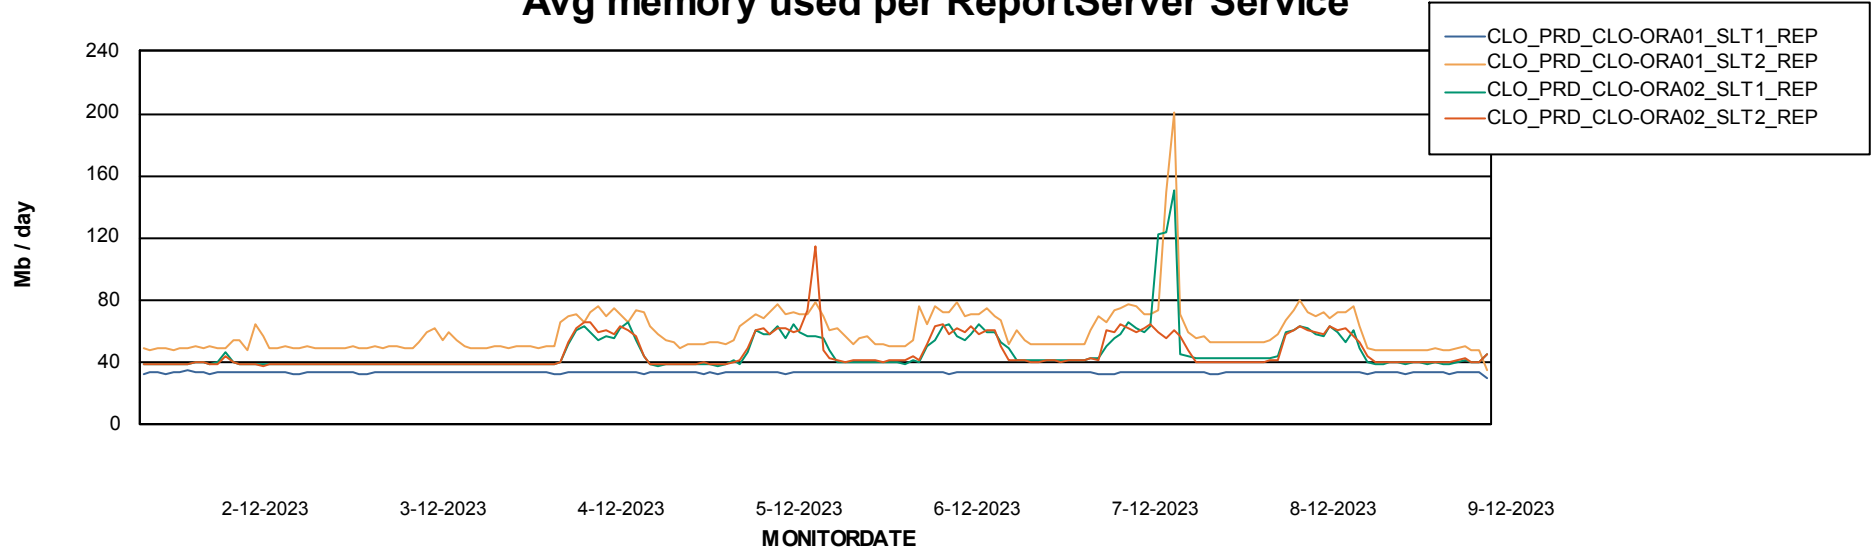

Avg users per day per ABS server

Weekly SLA Customer Report

Customer CLO Production
Database ID 38

ABSSolute Application ReportServer Services

Avg memory used per ReportServer Service

Weekly SLA Customer Report