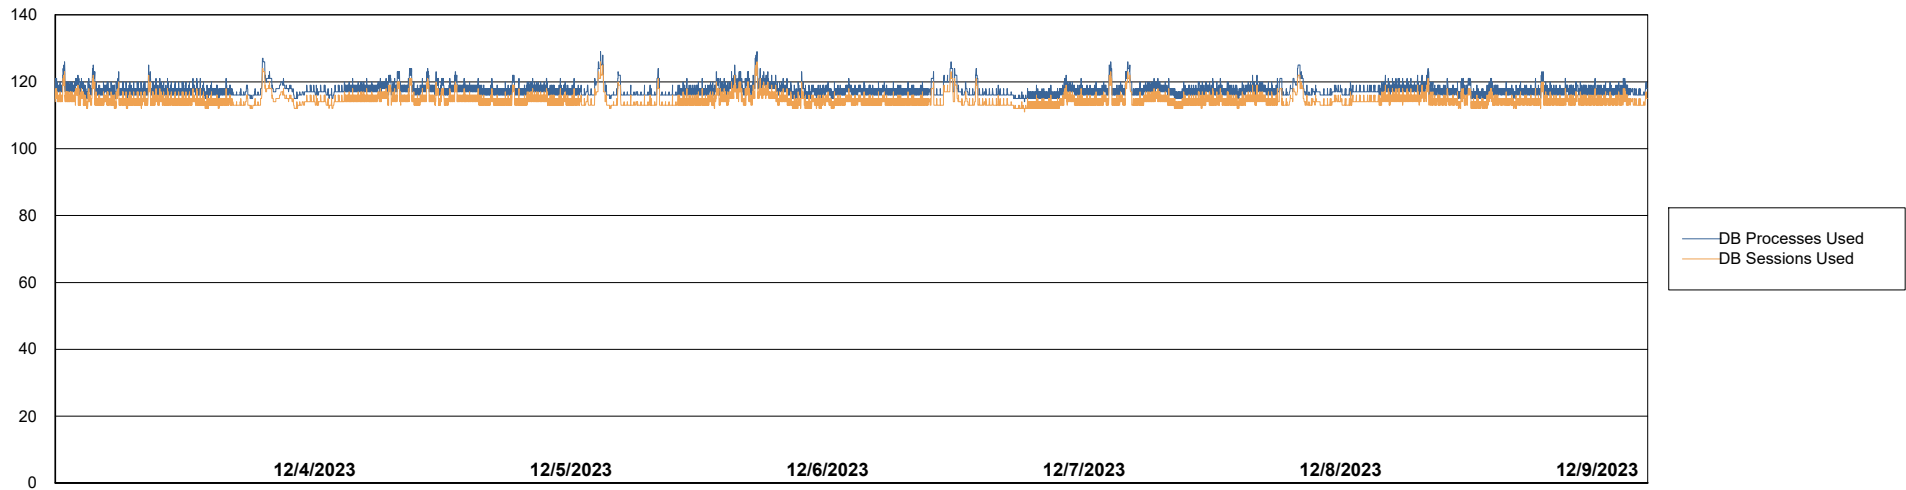

# Weekly SLA Customer Report

Customer CIW Production  
Database ID 45

Database Performance CIW\_PRD\_ORACLE9\_HSBABS1

DB Processes Max 300