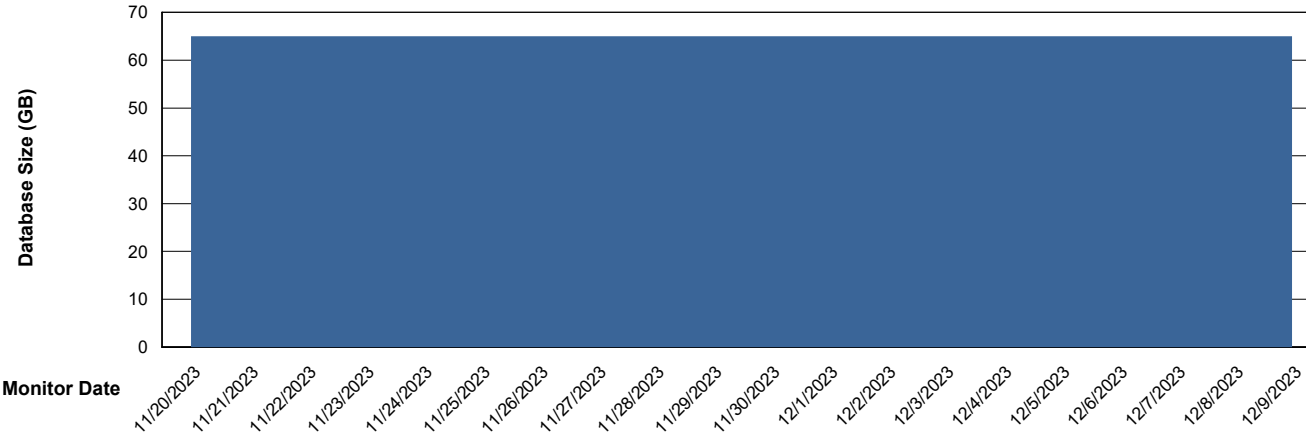

Database growth over last month

Database Tablespace CIW_PRD_ORACLE8_ABS1

Date	Tablespace Name	Filesize (Gb)	Usedsize (Gb)	Percentage free
12/9/2023	ABSDATA	62	51	18
	INDX	12	7	38
12/8/2023	ABSDATA	62	51	18
	INDX	12	7	38
12/7/2023	ABSDATA	62	51	18
	INDX	12	7	38
12/6/2023	ABSDATA	62	51	18
	INDX	12	7	38
12/5/2023	ABSDATA	62	51	18
	INDX	12	7	38
12/4/2023	ABSDATA	62	51	18
	INDX	12	7	38
12/3/2023	ABSDATA	62	50	19
	INDX	12	7	38